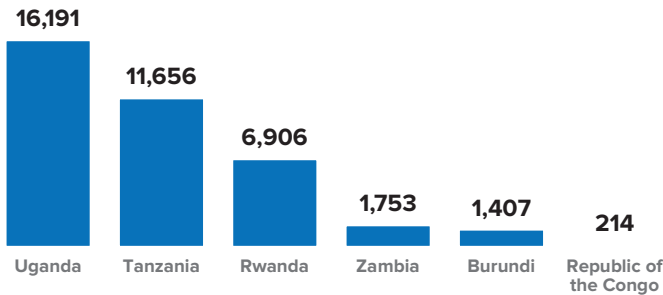

NEW ARRIVALS BETWEEN JANUARY TO JUNE 2023