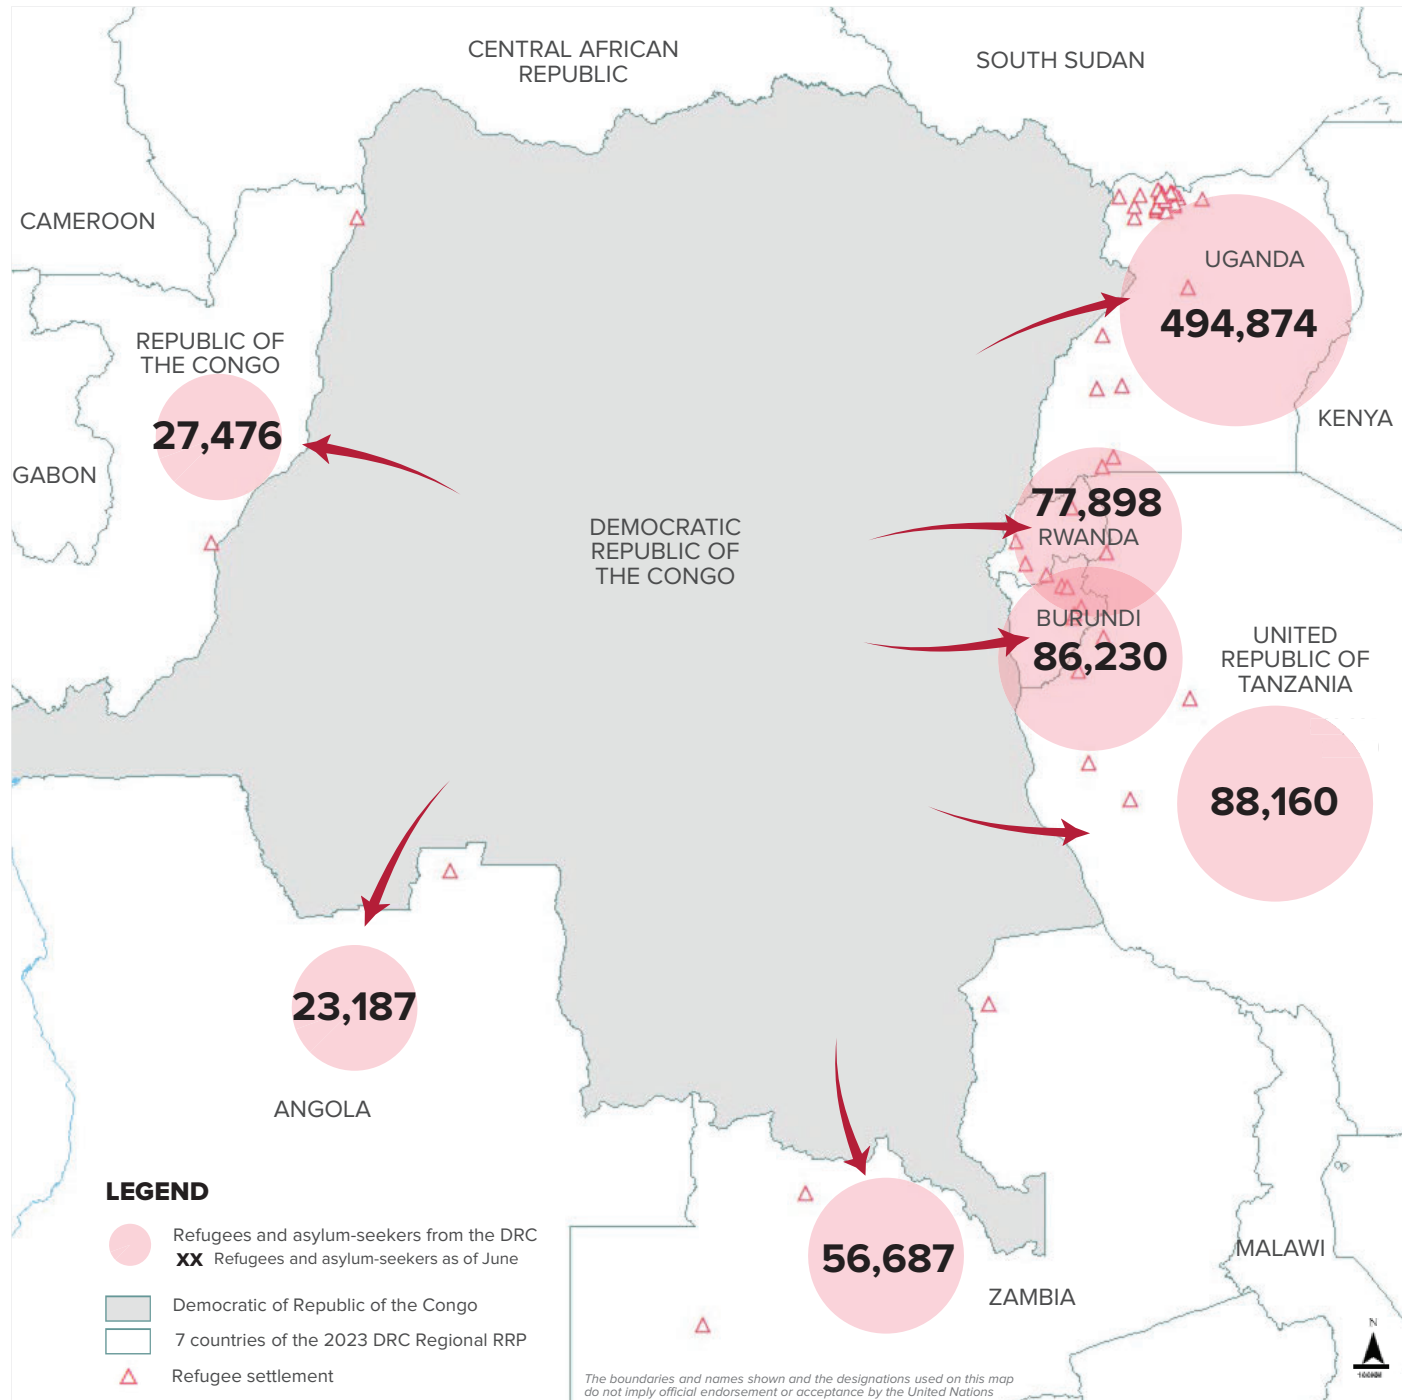

NEW ARRIVALS BETWEEN JANUARY TO JUNE 2023