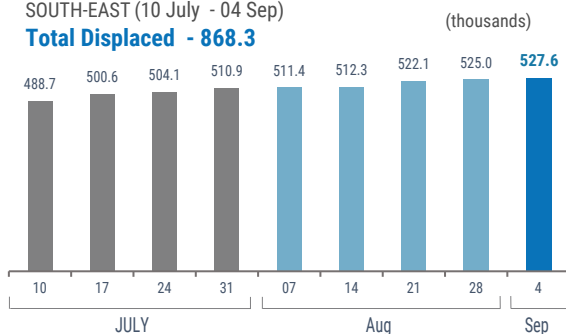

WEEKLY DISPLACEMENT FIGURES⁽¹⁾

SOUTH-EAST (10 July - 04 Sep)

Total Displaced - 868.3