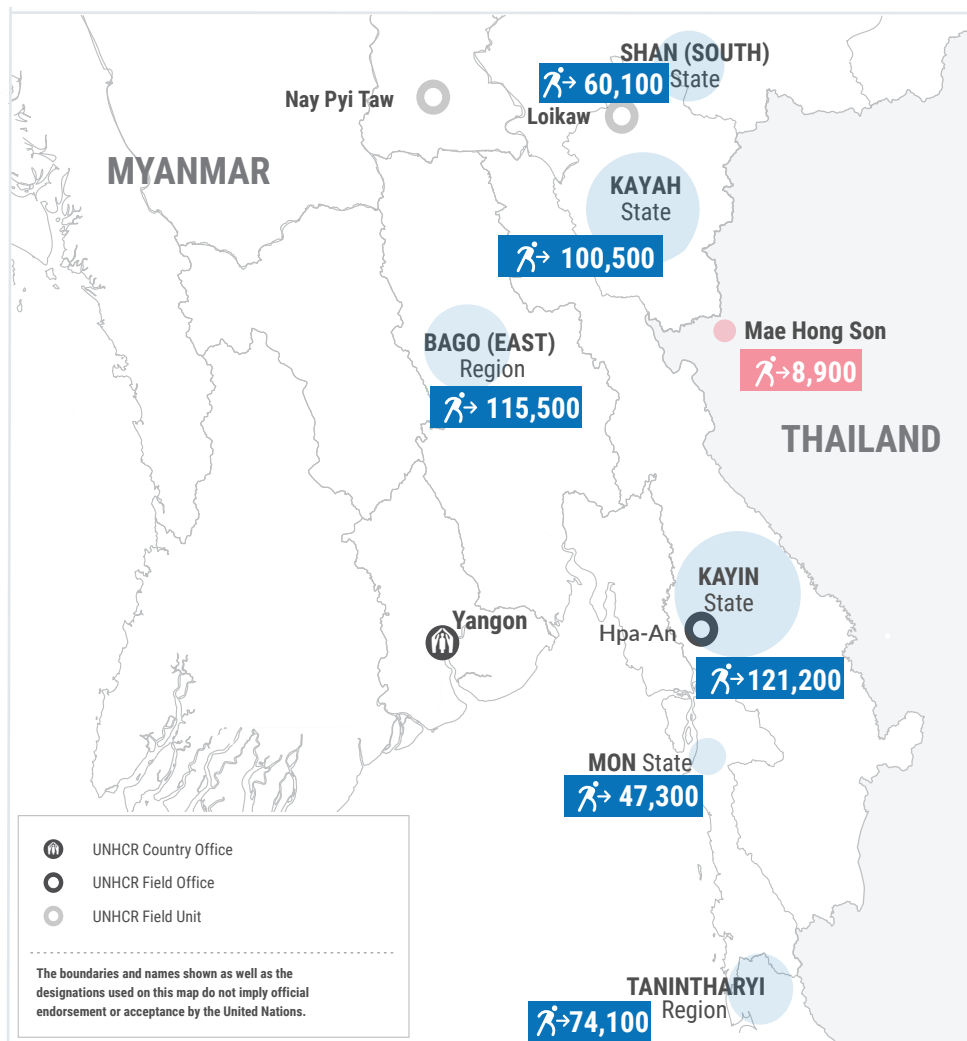

AS OF 04 Sep 2023

WEEKLY HIGHLIGHTS

In the South-East, the number of IDPs slightly increased from 515,600 from the last week of August to 518,700 this week.

In Bago (East) Region, increased fighting forced 13,210 IDPs from Phyu and Kyaukkyi townships to be displaced within their communities. Among them, 8,696 IDPs were identified as secondarily displacement. In Kayah State, 96 IDPs from Demoso Township were displaced in Demoso and Hpruso townships due to fighting and airstrikes. However, 168 IDPs returned to their places of origin in Demoso Township.

In Mon State, 52 people in Kyaikto Township were displaced within the same community due to fighting in the area.

In Shan State (South), 348 people who were displaced in Kalaw returned to their village of origin in Loikaw Township, Kayah State.

In Tanintharyi Region, 3,020 people from Thayetchaung and Yebyu Townships were displaced within their townships because of an increase in fighting and security concerns in the area. Amongst them, 815 people have been identified as secondarily displaced. However, 4,125 IDPs returned to their villages of origin in Yebyu Township.

Across the border, about 8,900 people from Myanmar remain displaced in Mae Hong Son Province, Thailand

527,600⁽¹⁾

Source: UN in Myanmar

People who are estimated to be displaced by conflict in SE Myanmar (as of 04 Sep 2023).

Total Displaced - 868.3⁽²⁾