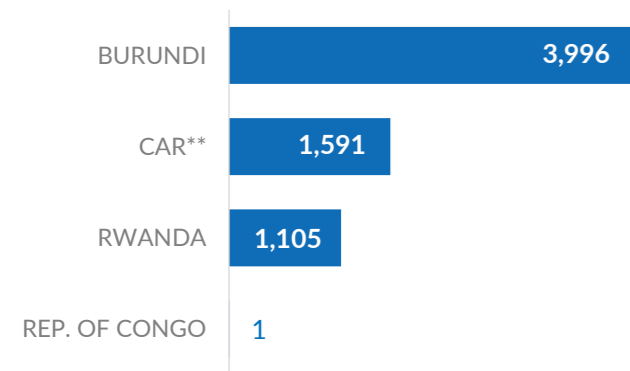

**VOLREP\* OUT**

**6,693**

Individuals repatriated from DRC since January 2023

**1,867**

Families repatriated from DRC since January 2023

**Country of repatriation**

**Repatriation from DRC to other countries (last 12 months)**

**Repatriation from DRC to other countries since 2018**

**VOLREP\* IN**

**698**

Individuals repatriated in DRC since January 2023

**165**

Families repatriated in DRC since January 2023\*\*\*\*

**Country of repatriation**

**Repatriation from other countries to DRC (last 12 months)**

**Repatriation from other countries to DRC since 2018**

**MAIN PROVINCES WHERE REPATRIATIONS HAVE TAKEN PLACE**

The boundaries and names shown, and the designations used on this map do not imply official endorsement or acceptance by the United Nations.