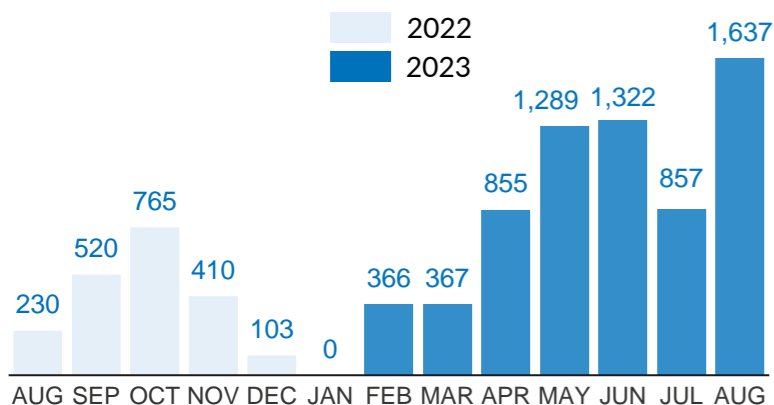

**VOLREP\* OUT**

**6,693**

Individuals repatriated from DRC since January 2023

**1,867**

Families repatriated from DRC since January 2023

**Country of repatriation**

**Repatriation from DRC to other countries (last 12 months)**

**Repatriation from DRC to other countries since 2018**

**VOLREP\* IN**

**698**

Individuals repatriated in DRC since January 2023

**165**

Families repatriated in DRC since January 2023\*\*\*\*

**Country of repatriation**

**Repatriation from other countries to DRC (last 12 months)**

**Repatriation from other countries to DRC since 2018**

**MAIN PROVINCES WHERE REPATRIATIONS HAVE TAKEN PLACE**

The boundaries and names shown, and the designations used on this map do not imply official endorsement or acceptance by the United Nations.