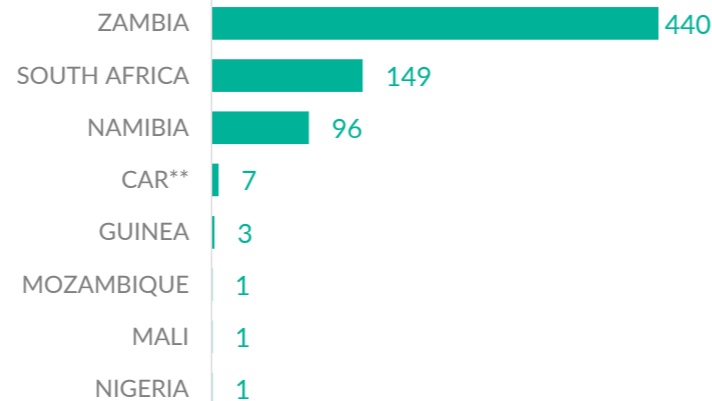

**VOLREP\* OUT**

**6,693**

Individuals repatriated from DRC since January 2023

**1,867**

Families repatriated from DRC since January 2023

**Country of repatriation**

**Repatriation from DRC to other countries (last 12 months)**

**Repatriation from DRC to other countries since 2018**

**VOLREP\* IN**

**698**

Individuals repatriated in DRC since January 2023

**165**

Families repatriated in DRC since January 2023\*\*\*\*

**Country of repatriation**

**Repatriation from other countries to DRC (last 12 months)**

**Repatriation from other countries to DRC since 2018**

**MAIN PROVINCES WHERE REPATRIATIONS HAVE TAKEN PLACE**

The boundaries and names shown, and the designations used on this map do not imply official endorsement or acceptance by the United Nations.