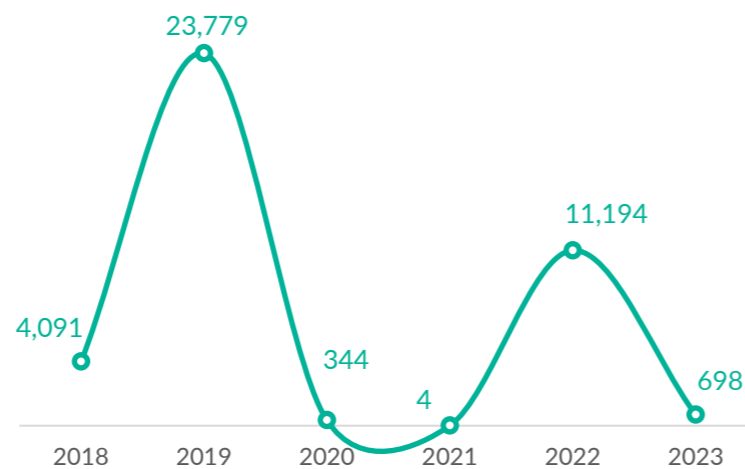

**VOLREP\* OUT**

**6,693**

Individuals repatriated from DRC since January 2023

**1,867**

Families repatriated from DRC since January 2023

**Country of repatriation**

**Repatriation from DRC to other countries (last 12 months)**

**Repatriation from DRC to other countries since 2018**

**VOLREP\* IN**

**698**

Individuals repatriated in DRC since January 2023

**165**

Families repatriated in DRC since January 2023\*\*\*\*

**Country of repatriation**

**Repatriation from other countries to DRC (last 12 months)**

**Repatriation from other countries to DRC since 2018**

**MAIN PROVINCES WHERE REPATRIATIONS HAVE TAKEN PLACE**

The boundaries and names shown, and the designations used on this map do not imply official endorsement or acceptance by the United Nations.