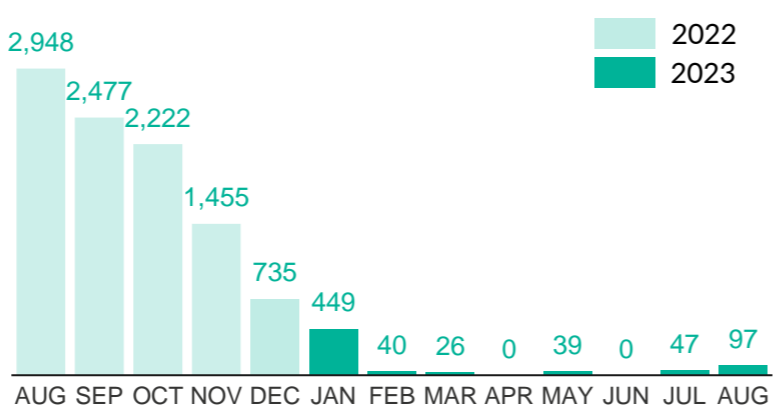

**VOLREP\* OUT**

**6,693**

Individuals repatriated from DRC since January 2023

**1,867**

Families repatriated from DRC since January 2023

**Country of repatriation**

**Repatriation from DRC to other countries (last 12 months)**

**Repatriation from DRC to other countries since 2018**

**VOLREP\* IN**

**698**

Individuals repatriated in DRC since January 2023

**165**

Families repatriated in DRC since January 2023\*\*\*\*

**Country of repatriation**

**Repatriation from other countries to DRC (last 12 months)**

**Repatriation from other countries to DRC since 2018**

**MAIN PROVINCES WHERE REPATRIATIONS HAVE TAKEN PLACE**

The boundaries and names shown, and the designations used on this map do not imply official endorsement or acceptance by the United Nations.