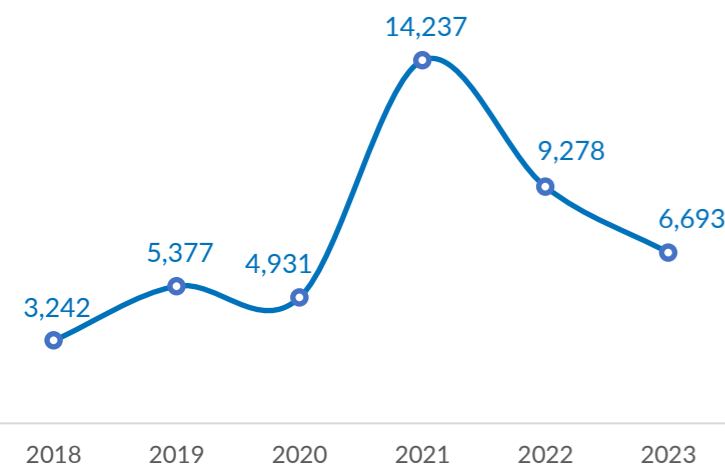

**VOLREP\* OUT**

**6,693**

Individuals repatriated from DRC since January 2023

**1,867**

Families repatriated from DRC since January 2023

**Country of repatriation**

**Repatriation from DRC to other countries (last 12 months)**

**Repatriation from DRC to other countries since 2018**

**VOLREP\* IN**

**698**

Individuals repatriated in DRC since January 2023

**165**

Families repatriated in DRC since January 2023\*\*\*\*

**Country of repatriation**

**Repatriation from other countries to DRC (last 12 months)**

**Repatriation from other countries to DRC since 2018**

**MAIN PROVINCES WHERE REPATRIATIONS HAVE TAKEN PLACE**

The boundaries and names shown, and the designations used on this map do not imply official endorsement or acceptance by the United Nations.