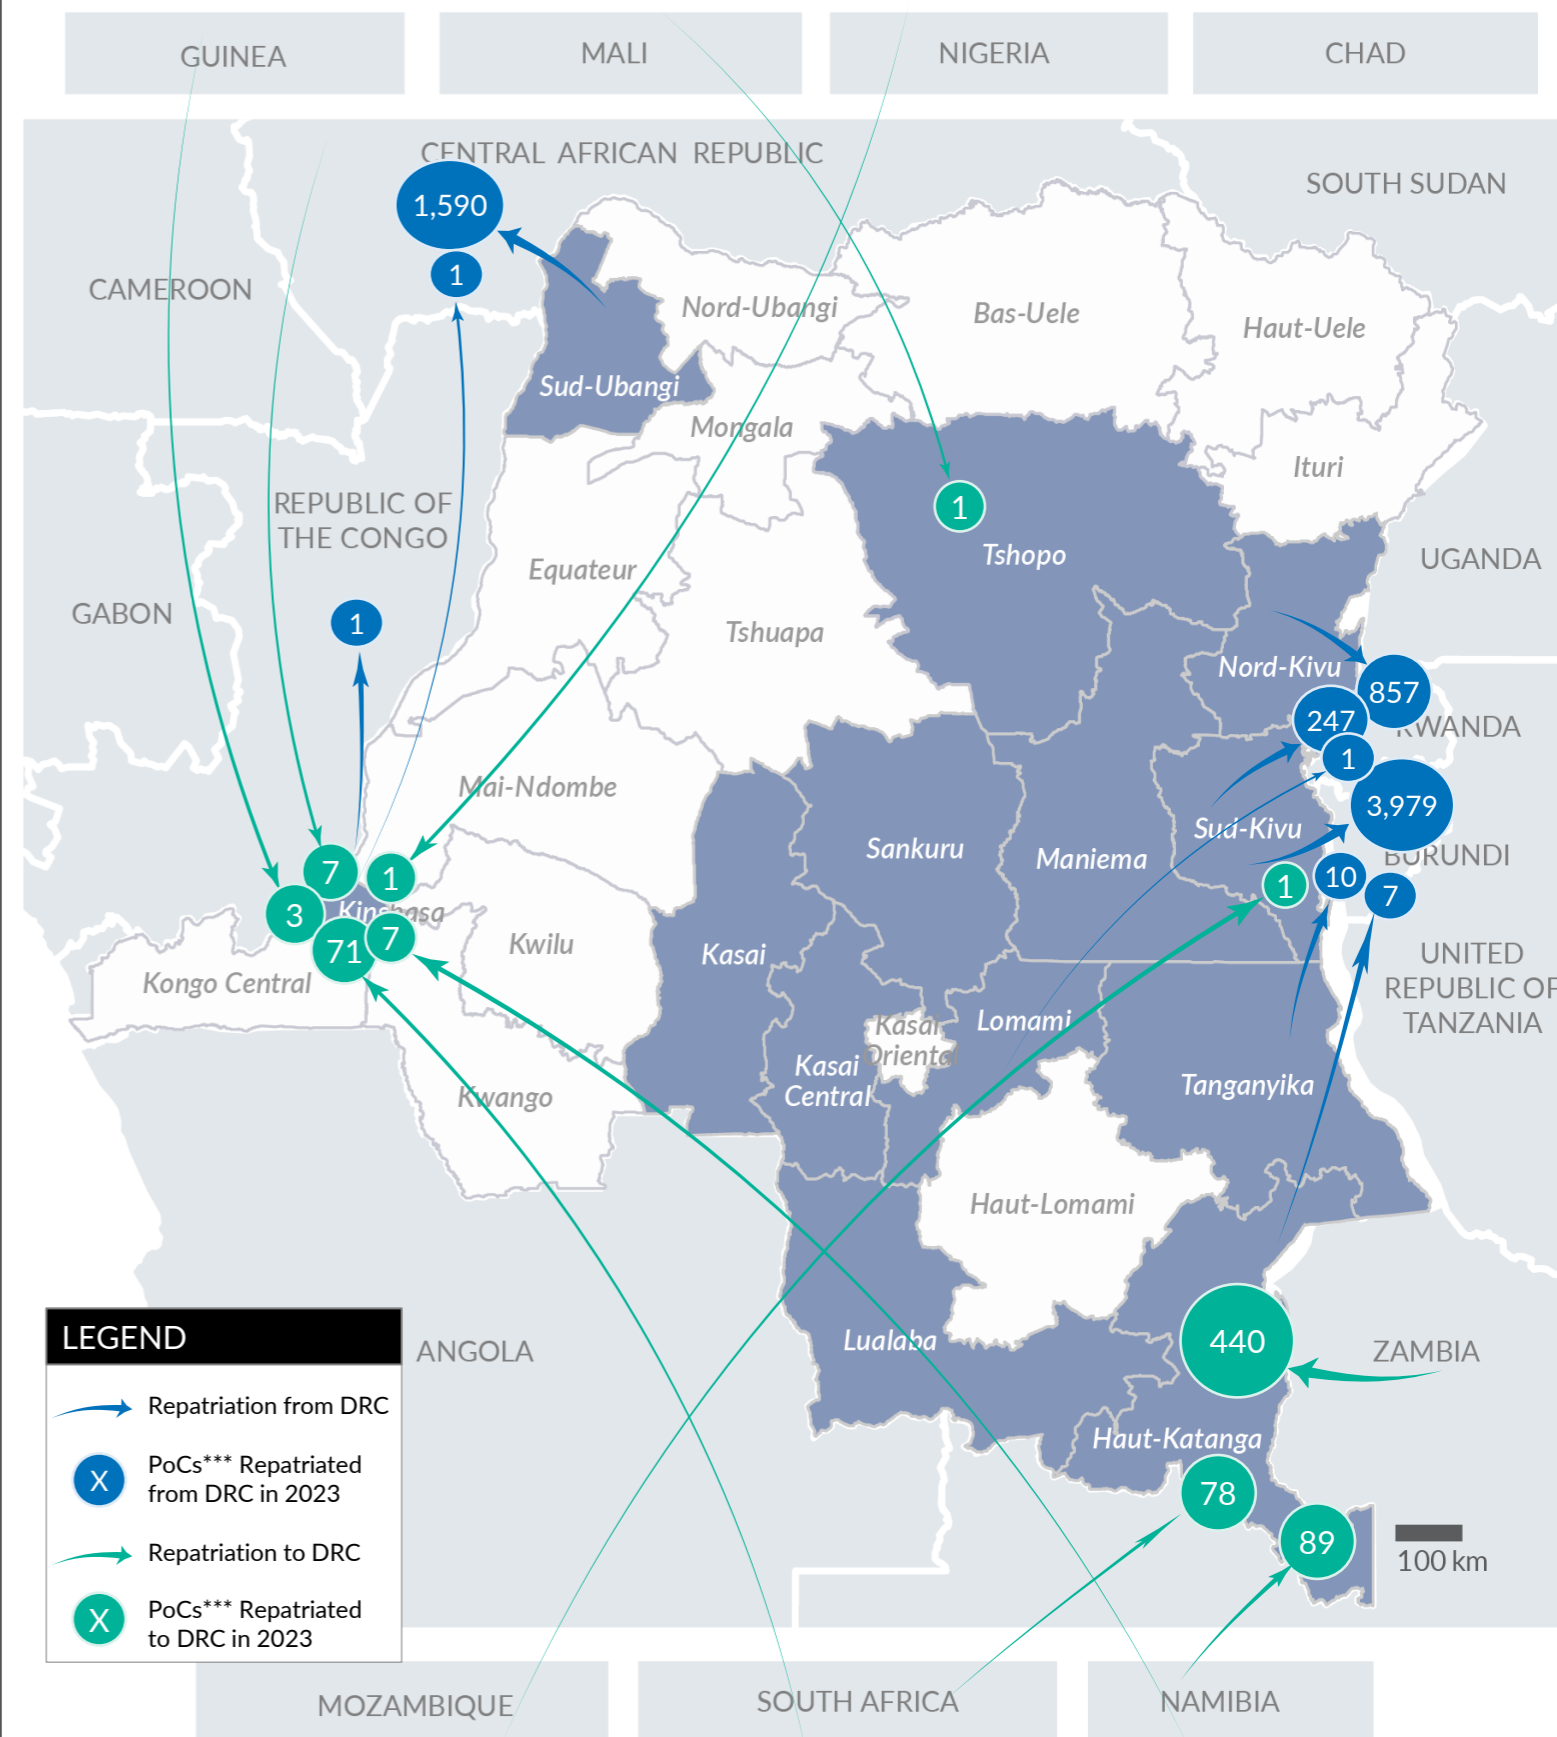

**VOLREP\* OUT**

**6,693**

Individuals repatriated from DRC since January 2023

**1,867**

Families repatriated from DRC since January 2023

**Country of repatriation**

**Repatriation from DRC to other countries (last 12 months)**

**Repatriation from DRC to other countries since 2018**

**VOLREP\* IN**

**698**

Individuals repatriated in DRC since January 2023

**165**

Families repatriated in DRC since January 2023\*\*\*\*

**Country of repatriation**

**Repatriation from other countries to DRC (last 12 months)**

**Repatriation from other countries to DRC since 2018**

**MAIN PROVINCES WHERE REPATRIATIONS HAVE TAKEN PLACE**

The boundaries and names shown, and the designations used on this map do not imply official endorsement or acceptance by the United Nations.