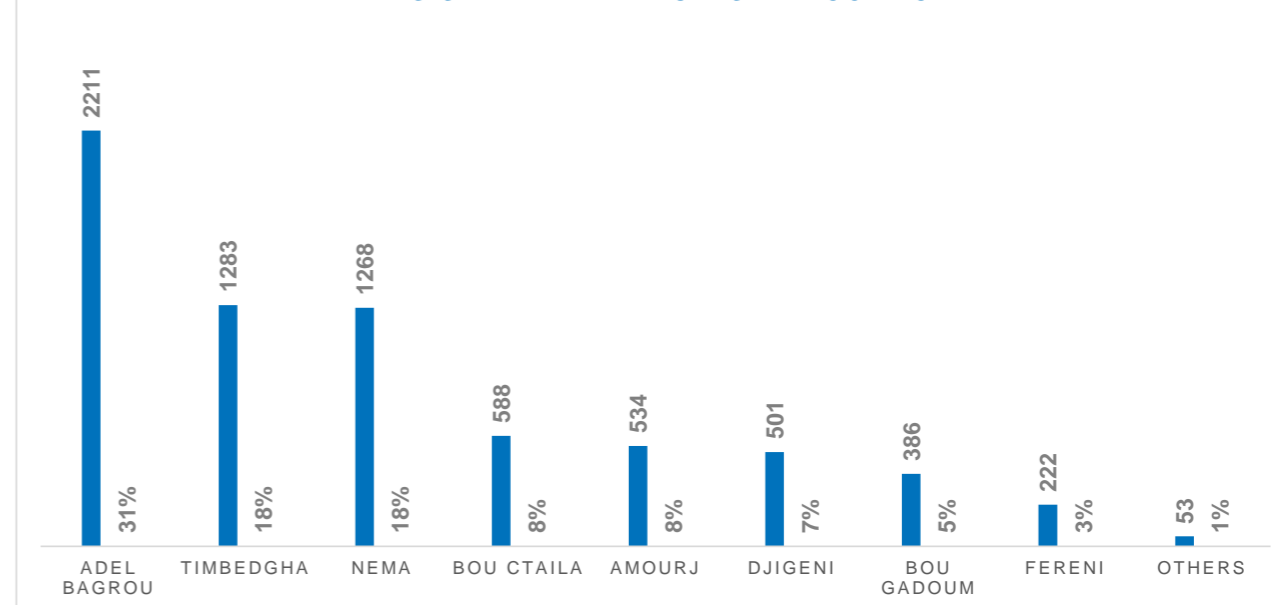

NEW REGISTRATIONS

REFUGEE BY YEAR OF ARRIVAL

SPECIFIC NEEDS

Total persons with specific needs: **874**

REGISTERED INDIVIDUALS BY LOCATION

AGE AND GENDER