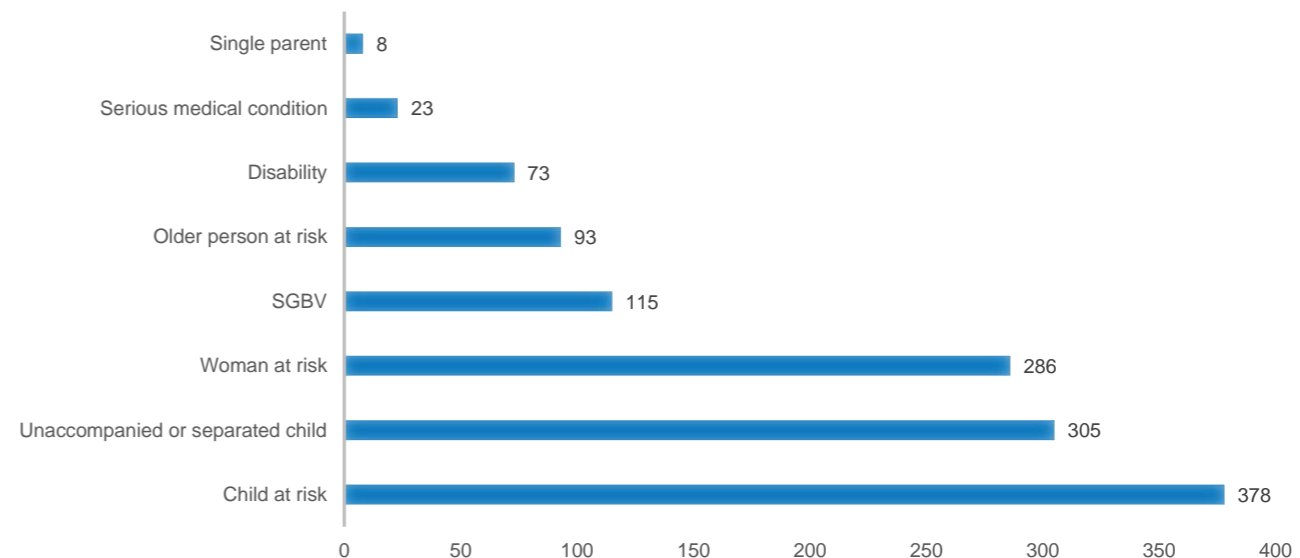

NEW REGISTRATIONS

REFUGEE BY YEAR OF ARRIVAL

SPECIFIC NEEDS

Total persons with specific needs: **874**

REGISTERED INDIVIDUALS BY LOCATION

AGE AND GENDER