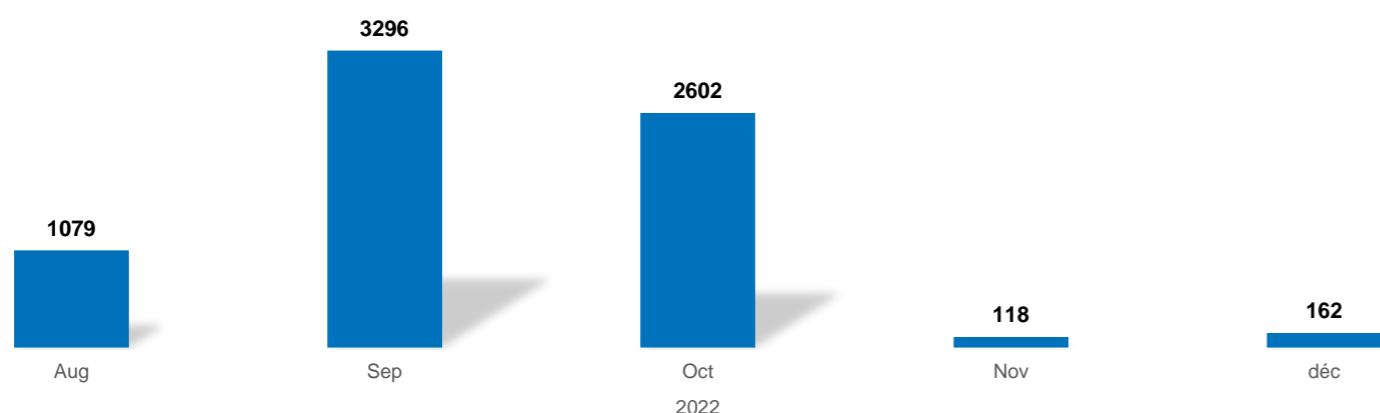

SO Nema | Refugees registered

As of 31 August 2023

Nema
Individuals Registered

In Nema **1,268**
In Nema Areas **5,745**

7,013

Biometrics	Registered in 2023	New Arrivals in 2023	Returns 2023
BIMS	99%	0	0
NNI	12%	0	0

NEW REGISTRATIONS

REFUGEE BY YEAR OF ARRIVAL

SPECIFIC NEEDS

Total persons with specific needs: **874**

REGISTERED INDIVIDUALS BY LOCATION

AGE AND GENDER