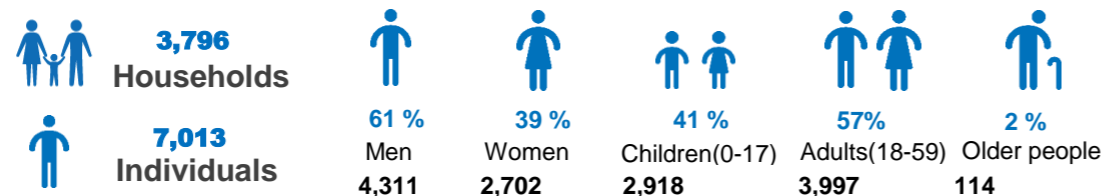

SO Nema | Refugees registered

As of 31 August 2023

Nema
Individuals Registered

In Nema **1,268**
In Nema Areas **5,745**

7,013

Biometrics	Registered in 2023	New Arrivals in 2023	Returns 2023
BIMS	99%	0	0
NNI	12%	0	0

NEW REGISTRATIONS

REFUGEE BY YEAR OF ARRIVAL

SPECIFIC NEEDS

Total persons with specific needs: **874**

REGISTERED INDIVIDUALS BY LOCATION

AGE AND GENDER