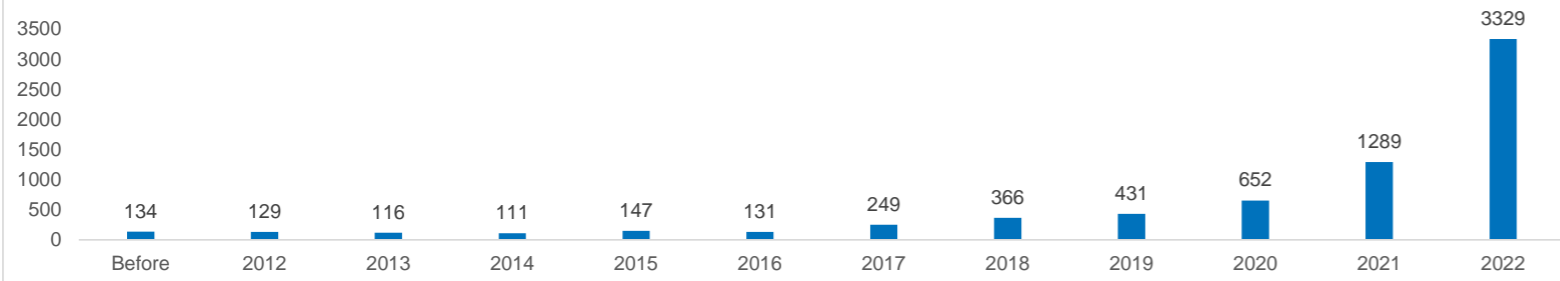

SO Nema | Refugees registered

As of 31 August 2023

Nema
Individuals Registered

In Nema **1,268**
In Nema Areas **5,745**

7,013

Biometrics	Registered in 2023	New Arrivals in 2023	Returns 2023
BIMS	99%	0	0
NNI	12%	0	0

NEW REGISTRATIONS

REFUGEE BY YEAR OF ARRIVAL

SPECIFIC NEEDS

Total persons with specific needs: **874**

REGISTERED INDIVIDUALS BY LOCATION

AGE AND GENDER