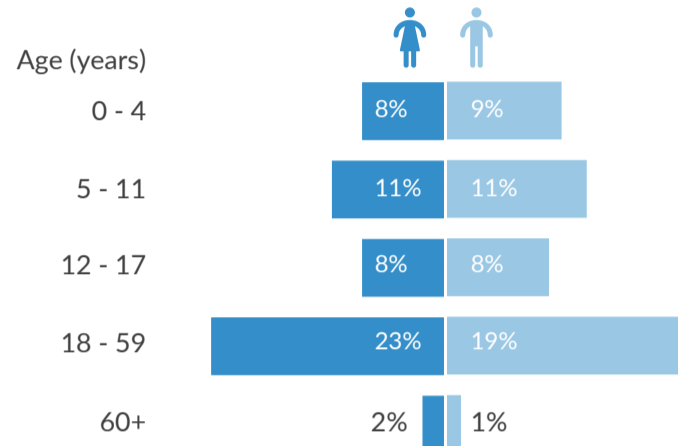

1,350,730
Sudanese refugees and asylum seekers
in neighbouring countries

3.80M*
Internally Displaced Persons inside
Sudan
(*This figure represents the number of IDPs as a result of conflict)

17,222
Returns to Sudan (2023)

959,775
Refugees and asylum seekers in
Sudan

Key Statistics**

AGD break-down of Sudanese refugees and asylum seekers**

** ASR 2022

Refugees and asylum seekers by host countries