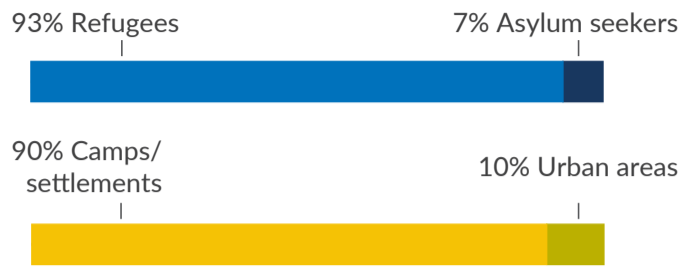

1,350,730
Sudanese refugees and asylum seekers
in neighbouring countries

3.80M*
Internally Displaced Persons inside
Sudan
(*This figure represents the number of IDPs as a result of conflict)

17,222
Returns to Sudan (2023)

959,775
Refugees and asylum seekers in
Sudan

Key Statistics**

AGD break-down of Sudanese refugees and asylum seekers**

** ASR 2022

Refugees and asylum seekers by host countries