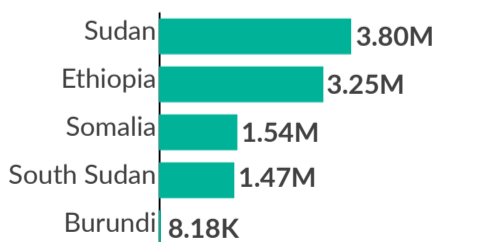

Key Population Statistics

4.96M
 Refugees and asylum seekers

10.07M
 Internally Displaced Persons (IDPs)
(This figure represents the number of IDPs as a result of conflict. There are additional 4.20M persons displaced due to natural disasters)

304,019
 Refugees returnees in 2023

The East and Horn of Africa and Great Lakes region is host to some 4.96 million refugees and asylum seekers, the majority (2.16 million) from South Sudan. A further 10.07 million people are internally displaced in the region as a result of conflict and 4.20 million due to natural disasters. A total of 304,019 refugees have returned to their countries of origin in 2023.

South Sudan Situation

Burundi Situation

Somalia Situation

Ethiopia Situation

Refugees and Asylum seekers

Internally Displaced Persons*

Refugee returns in 2023
