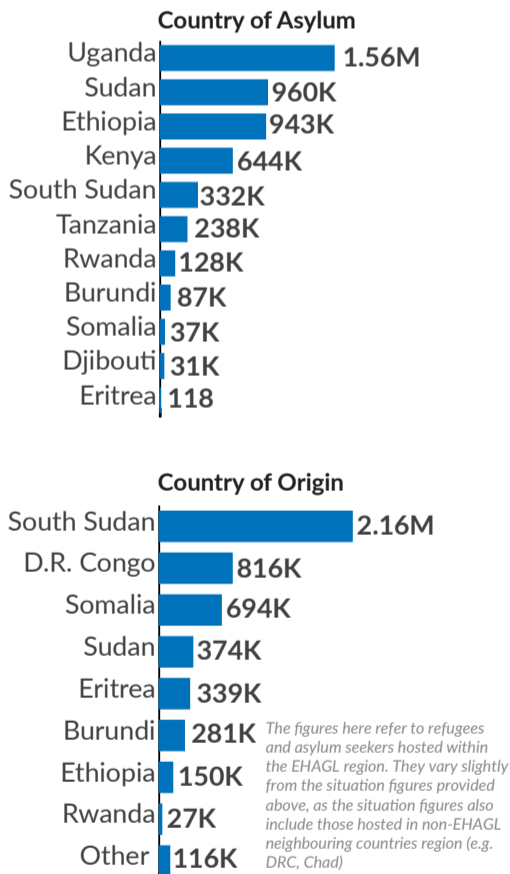

Key Population Statistics

4.96M
 Refugees and asylum seekers

10.07M
 Internally Displaced Persons (IDPs)
(This figure represents the number of IDPs as a result of conflict. There are additional 4.20M persons displaced due to natural disasters)

304,019
 Refugees returnees in 2023

The East and Horn of Africa and Great Lakes region is host to some 4.96 million refugees and asylum seekers, the majority (2.16 million) from South Sudan. A further 10.07 million people are internally displaced in the region as a result of conflict and 4.20 million due to natural disasters. A total of 304,019 refugees have returned to their countries of origin in 2023.

South Sudan Situation

Burundi Situation

Somalia Situation

Ethiopia Situation

Refugees and Asylum seekers

Internally Displaced Persons*

Refugee returns in 2023
