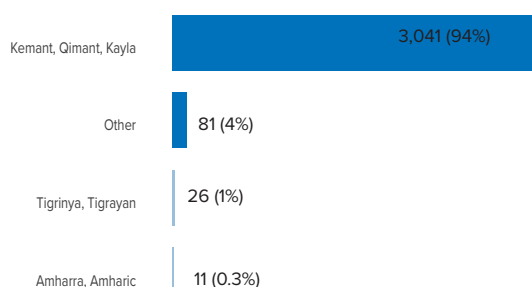

In response to the influx of Ethiopian refugees into eastern Sudan, UNHCR and the Government of Sudan, in collaboration with other partners, opened Babikre settlement in Gedaref State on 28 November 2021 to accommodate the refugees relocated from the transit centres at the border to this site. The majority of the refugees in Babikre settlement belong to Qemant ethnic group. As of end September 2023, the settlement accommodates 3,239 refugees, all of whom are biometrically registered and provided with assistance. The dashboard below presents the population profile for Babikre settlement.

149

Congo

3

Eritrean

Family Size

Age-Gender Breakdown

Reproductive-Age Women/Girls

Specific Needs (top 5)

*Unaccompanied or separated child
Source: ProGres v4/Rapp

Occupation

*Occupation and skills of population aged 18 and above

Percentages related to total population

School Age Children and Youth

Ethnicity (Top 4)

Percentages related to total population

Top 4 Areas of Origin (Ethiopia Admin 3)

Percentages related to total population