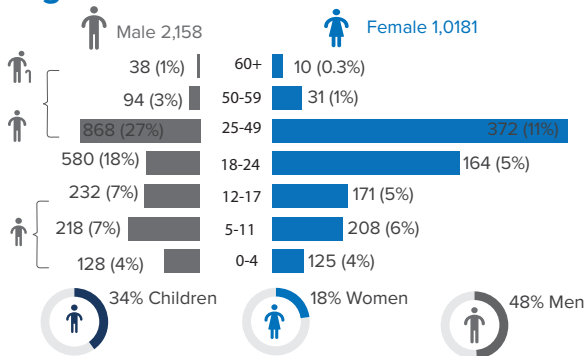

In response to the influx of Ethiopian refugees into eastern Sudan, UNHCR and the Government of Sudan, in collaboration with other partners, opened Babikre settlement in Gedaref State on 28 November 2021 to accommodate the refugees relocated from the transit centres at the border to this site. The majority of the refugees in Babikre settlement belong to Qemant ethnic group. As of end September 2023, the settlement accommodates 3,239 refugees, all of whom are biometrically registered and provided with assistance. The dashboard below presents the population profile for Babikre settlement.

Persons with Specific Needs

202

Individuals

82

Unaccompanied/Separated Children

Country of Origin

3,087

Ethiopians

149

Congo

3

Eritrean

Family Size

Age-Gender Breakdown

Reproductive-Age Women/Girls

Specific Needs (top 5)

*Unaccompanied or separated child
Source: ProGres v4/Rapp

Occupation

*Occupation and skills of population aged 18 and above

Percentages related to total population

School Age Children and Youth

Ethnicity (Top 4)