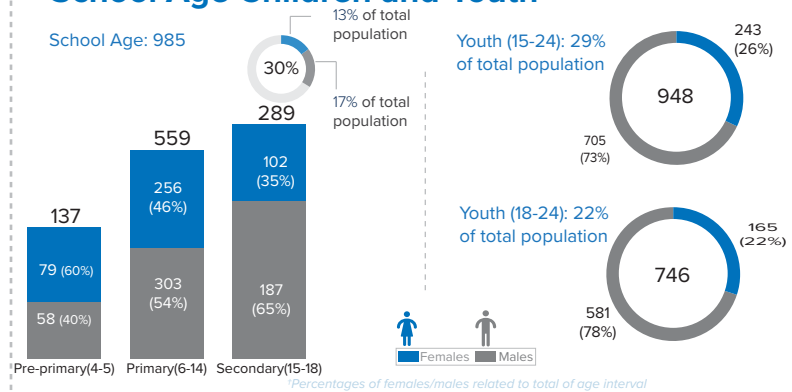

In response to the influx of Ethiopian refugees into eastern Sudan, UNHCR and the Government of Sudan, in collaboration with other partners, opened Babikre settlement in Gedaref State on 28 November 2021 to accommodate the refugees relocated from the transit centres at the border to this site. The majority of the refugees in Babikre settlement belong to Qemant ethnic group. As of end September 2023, the settlement accommodates 3,239 refugees, all of whom are biometrically registered and provided with assistance. The dashboard below presents the population profile for Babikre settlement.

149

Congo

3

Eritrean

Family Size

Age-Gender Breakdown

Reproductive-Age Women/Girls

Specific Needs (top 5)

*Unaccompanied or separated child
Source: ProGres v4/Rapp

Occupation

*Occupation and skills of population aged 18 and above

Percentages related to total population

School Age Children and Youth

Ethnicity (Top 4)

Percentages related to total population

Top 4 Areas of Origin (Ethiopia Admin 3)

Percentages related to total population