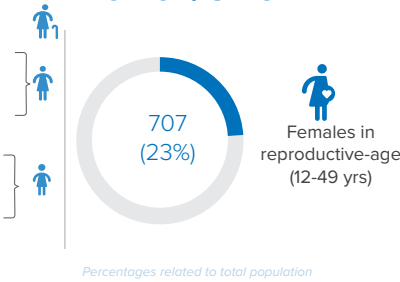

In response to the influx of Ethiopian refugees into eastern Sudan, UNHCR and the Government of Sudan, in collaboration with other partners, opened Babikre settlement in Gedaref State on 28 November 2021 to accommodate the refugees relocated from the transit centres at the border to this site. The majority of the refugees in Babikre settlement belong to Qemant ethnic group. As of end September 2023, the settlement accommodates 3,239 refugees, all of whom are biometrically registered and provided with assistance. The dashboard below presents the population profile for Babikre settlement.

Persons with Specific Needs

202

Individuals

82

Unaccompanied/Separated Children

Country of Origin

3,087

Ethiopians

149

Congo

3

Eritrean

Family Size

Age-Gender Breakdown

Reproductive-Age Women/Girls

Specific Needs (top 5)

*Unaccompanied or separated child
Source: ProGres v4/Rapp

Occupation

*Occupation and skills of population aged 18 and above

Percentages related to total population

School Age Children and Youth

Ethnicity (Top 4)