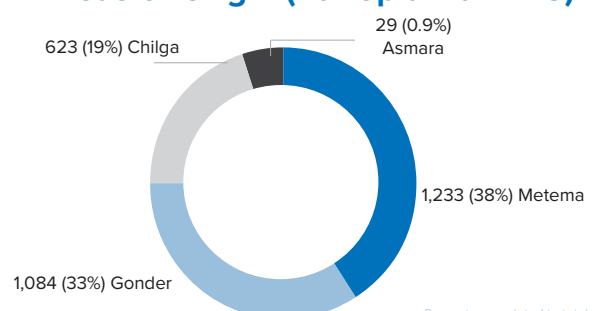

In response to the influx of Ethiopian refugees into eastern Sudan, UNHCR and the Government of Sudan, in collaboration with other partners, opened Babikre settlement in Gedaref State on 28 November 2021 to accommodate the refugees relocated from the transit centres at the border to this site. The majority of the refugees in Babikre settlement belong to Qemant ethnic group. As of end September 2023, the settlement accommodates 3,239 refugees, all of whom are biometrically registered and provided with assistance. The dashboard below presents the population profile for Babikre settlement.

149

Congo

3

Eritrean

Family Size

Age-Gender Breakdown

Reproductive-Age Women/Girls

Specific Needs (top 5)

*Unaccompanied or separated child
Source: ProGres v4/Rapp

Occupation

*Occupation and skills of population aged 18 and above

Percentages related to total population

School Age Children and Youth

Ethnicity (Top 4)

Percentages related to total population

Top 4 Areas of Origin (Ethiopia Admin 3)

Percentages related to total population