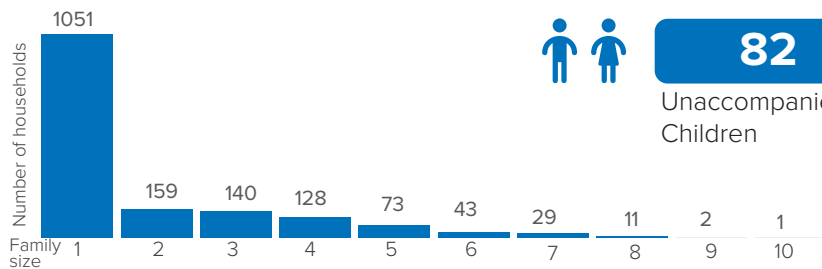

In response to the influx of Ethiopian refugees into eastern Sudan, UNHCR and the Government of Sudan, in collaboration with other partners, opened Babikre settlement in Gedaref State on 28 November 2021 to accommodate the refugees relocated from the transit centres at the border to this site. The majority of the refugees in Babikre settlement belong to Qemant ethnic group. As of end September 2023, the settlement accommodates 3,239 refugees, all of whom are biometrically registered and provided with assistance. The dashboard below presents the population profile for Babikre settlement.

Persons with Specific Needs

202

Individuals

82

Unaccompanied/Separated Children

Country of Origin

3,087

Ethiopians

149

Congo

3

Eritrean

Family Size

Age-Gender Breakdown

Reproductive-Age Women/Girls

Specific Needs (top 5)

*Unaccompanied or separated child
Source: ProGres v4/Rapp

Occupation

*Occupation and skills of population aged 18 and above

Percentages related to total population

School Age Children and Youth

Ethnicity (Top 4)