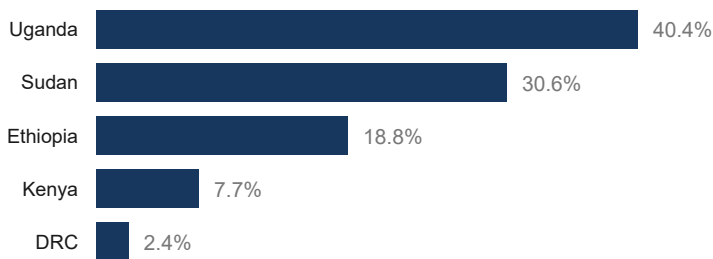

KEY FIGURES

2,220,551
SOUTH SUDANESE REFUGEES

This figure excludes 2,741 refugees and asylum seekers in the Central African Republic.

2023 REGIONAL RRRP FUNDING

USD 1.3 B

REQUESTED

USD 137.0 M

RECEIVED

BY 107 RRP PARTNERS IN 2023 FOR THE SOUTH SUDAN SITUATION

BY COUNTRY OF ASYLUM

NEW ARRIVALS BY MONTH

2023 arrivals (1 Jan - 30 Sep): 46,721

Based on field reports, UNHCR and Government registration

The boundaries and names shown and the designations used on this map do not imply official endorsement or acceptance by the United Nations.