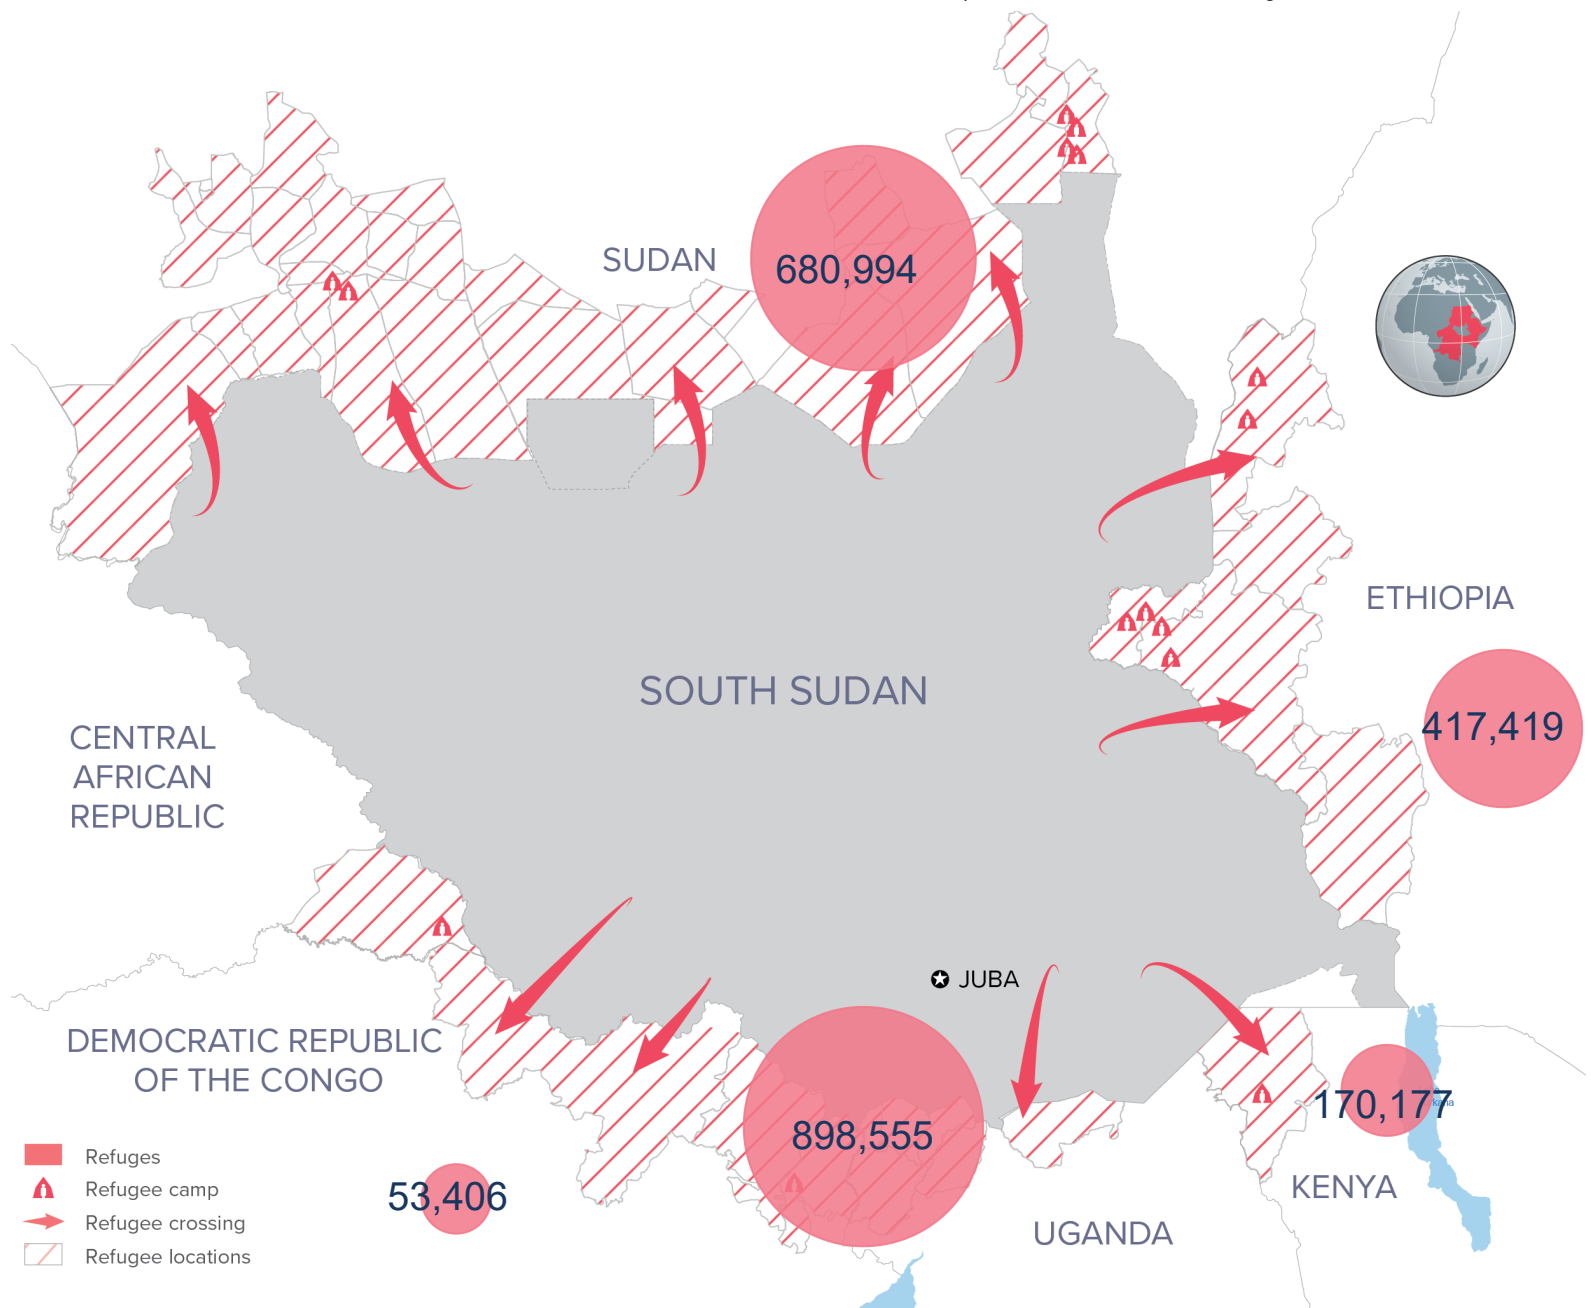

KEY FIGURES

2,220,551
SOUTH SUDANESE REFUGEES

This figure excludes 2,741 refugees and asylum seekers in the Central African Republic.

2023 REGIONAL RRRP FUNDING

USD 1.3 B

REQUESTED

USD 137.0 M

RECEIVED

BY 107 RRP PARTNERS IN 2023 FOR THE SOUTH SUDAN SITUATION

BY COUNTRY OF ASYLUM

NEW ARRIVALS BY MONTH

2023 arrivals (1 Jan - 30 Sep): 46,721

Based on field reports, UNHCR and Government registration

The boundaries and names shown and the designations used on this map do not imply official endorsement or acceptance by the United Nations.