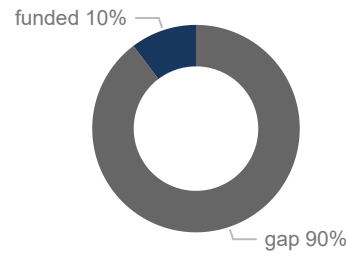

KEY FIGURES

2,220,551
SOUTH SUDANESE REFUGEES

This figure excludes 2,741 refugees and asylum seekers in the Central African Republic.

2023 REGIONAL RRRP FUNDING

USD 1.3 B

REQUESTED

USD 137.0 M

RECEIVED

BY 107 RRP PARTNERS IN 2023 FOR THE SOUTH SUDAN SITUATION

BY COUNTRY OF ASYLUM

NEW ARRIVALS BY MONTH

2023 arrivals (1 Jan - 30 Sep): 46,721

Based on field reports, UNHCR and Government registration

The boundaries and names shown and the designations used on this map do not imply official endorsement or acceptance by the United Nations.