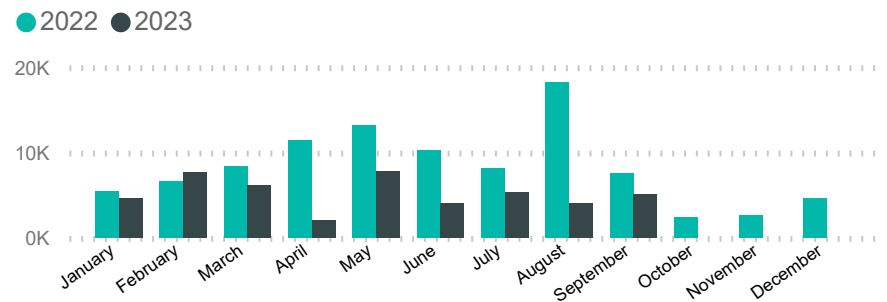

KEY FIGURES

2,220,551
SOUTH SUDANESE REFUGEES

This figure excludes 2,741 refugees and asylum seekers in the Central African Republic.

2023 REGIONAL RRRP FUNDING

USD 1.3 B

REQUESTED

USD 137.0 M

RECEIVED

BY 107 RRP PARTNERS IN 2023 FOR THE SOUTH SUDAN SITUATION

BY COUNTRY OF ASYLUM

NEW ARRIVALS BY MONTH

2023 arrivals (1 Jan - 30 Sep): 46,721

Based on field reports, UNHCR and Government registration

The boundaries and names shown and the designations used on this map do not imply official endorsement or acceptance by the United Nations.