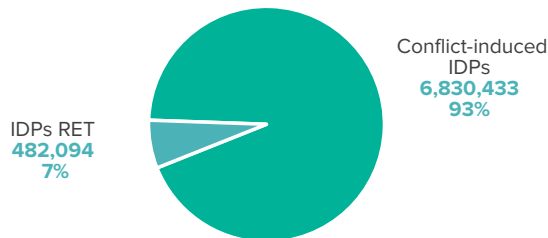

POPULATIONS THAT UNHCR IS MANDATED TO PROTECT AND ASSIST

As of 30 June 2023

KEY FIGURES

8,323,227

FORCIBLY DISPLACED PEOPLE & RETURNEES¹

As a result of persecution, conflict, violence, human rights violations, or events seriously disturbing public order.

1,010,700

Refugees, asylum-seekers, other of concern & returnees (12% of the overall forcibly displaced people and returnees population)**

7,312,527

Conflict-induced IDPs and returned IDPs (88% of the overall forcibly displaced people and returnees population)**

MAP OF POPULATIONS THAT UNHCR IS MANDATED TO PROTECT AND ASSIST

¹ In addition, there are 1,012,486 people displaced internally in the context of disasters and climate change. The displacement occurred in the following countries: Malawi (659,278), The Democratic Republic of the Congo (270,005), Mozambique (41,668) and Zimbabwe (41,535).