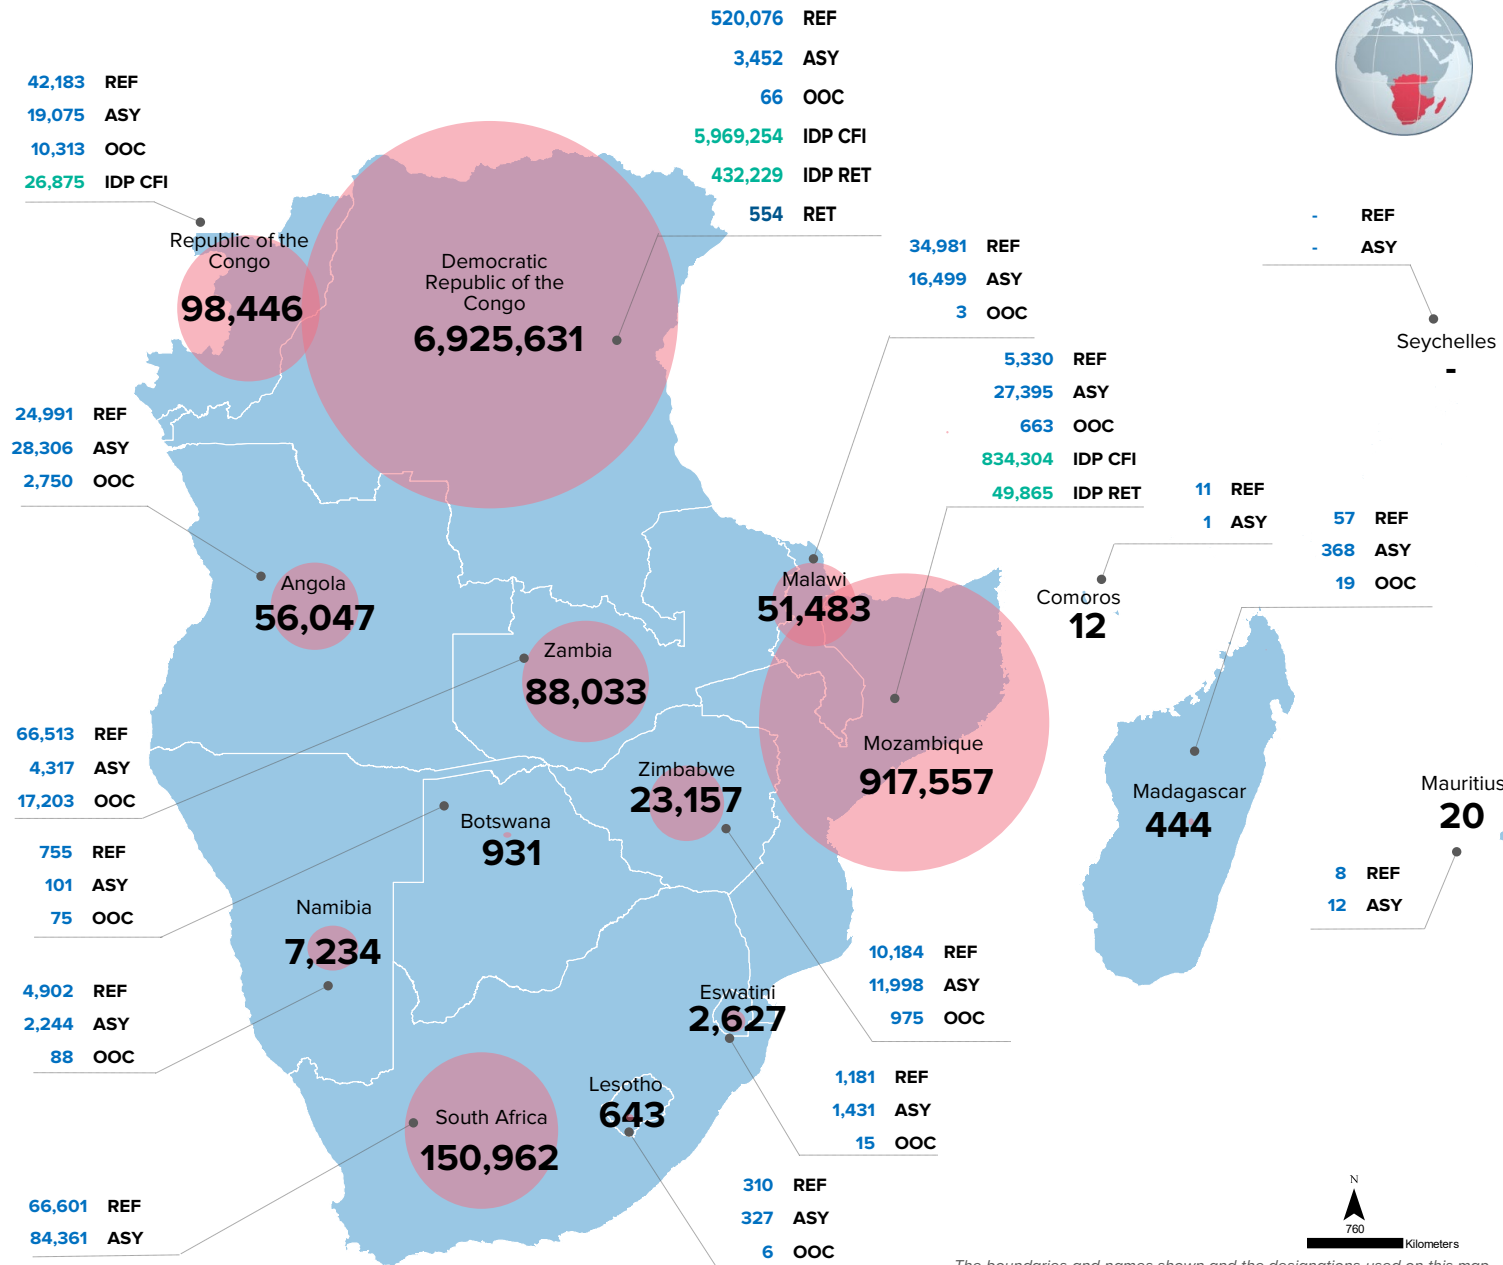

POPULATIONS THAT UNHCR IS MANDATED TO PROTECT AND ASSIST

As of 30 June 2023

KEY FIGURES

8,323,227

FORCIBLY DISPLACED PEOPLE & RETURNEES¹

As a result of persecution, conflict, violence, human rights violations, or events seriously disturbing public order.

1,010,700

Refugees, asylum-seekers, other of concern & returnees (12% of the overall forcibly displaced people and returnees population)**

7,312,527

Conflict-induced IDPs and returned IDPs (88% of the overall forcibly displaced people and returnees population)**

MAP OF POPULATIONS THAT UNHCR IS MANDATED TO PROTECT AND ASSIST

¹ In addition, there are 1,012,486 people displaced internally in the context of disasters and climate change. The displacement occurred in the following countries: Malawi (659,278), The Democratic Republic of the Congo (270,005), Mozambique (41,668) and Zimbabwe (41,535).

The boundaries and names shown and the designations used on this map do not imply official endorsement or acceptance by the United Nations