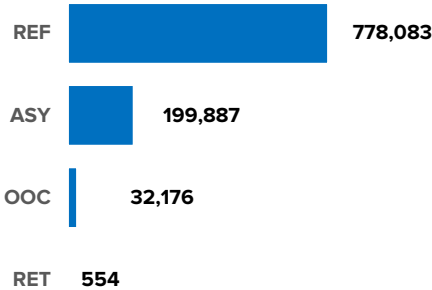

POPULATIONS THAT UNHCR IS MANDATED TO PROTECT AND ASSIST

As of 30 June 2023

KEY FIGURES

8,323,227

FORCIBLY DISPLACED PEOPLE & RETURNEES¹

As a result of persecution, conflict, violence, human rights violations, or events seriously disturbing public order.

1,010,700

Refugees, asylum-seekers, other of concern & returnees (12% of the overall forcibly displaced people and returnees population)**

7,312,527

Conflict-induced IDPs and returned IDPs (88% of the overall forcibly displaced people and returnees population)**

MAP OF POPULATIONS THAT UNHCR IS MANDATED TO PROTECT AND ASSIST

¹ In addition, there are 1,012,486 people displaced internally in the context of disasters and climate change. The displacement occurred in the following countries: Malawi (659,278), The Democratic Republic of the Congo (270,005), Mozambique (41,668) and Zimbabwe (41,535).