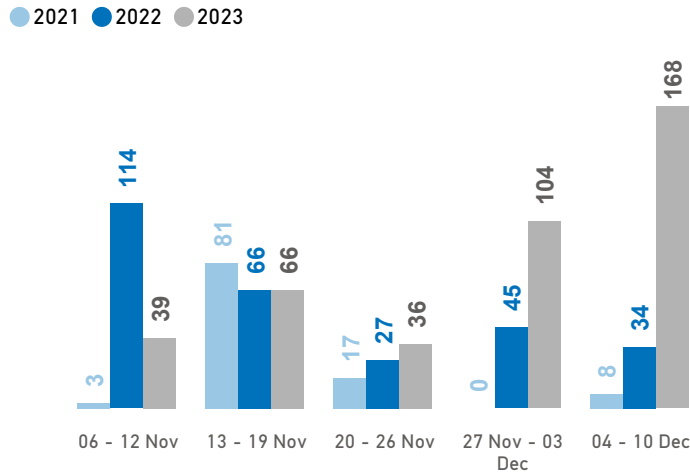

Samos Island Weekly Snapshot

Sea arrivals

This week, Samos island saw 168 arrivals, an increase from last week's 104.

The average of the daily arrivals on Samos island for this week is 24.