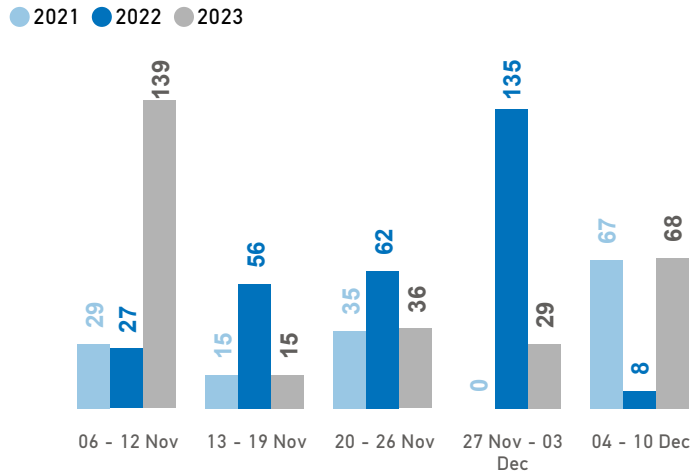

Chios Island Weekly Snapshot

Sea arrivals

This week, Chios island saw 68 arrivals, an increase from last week's 29.

The average of the daily arrivals on Chios island for this week is 10.