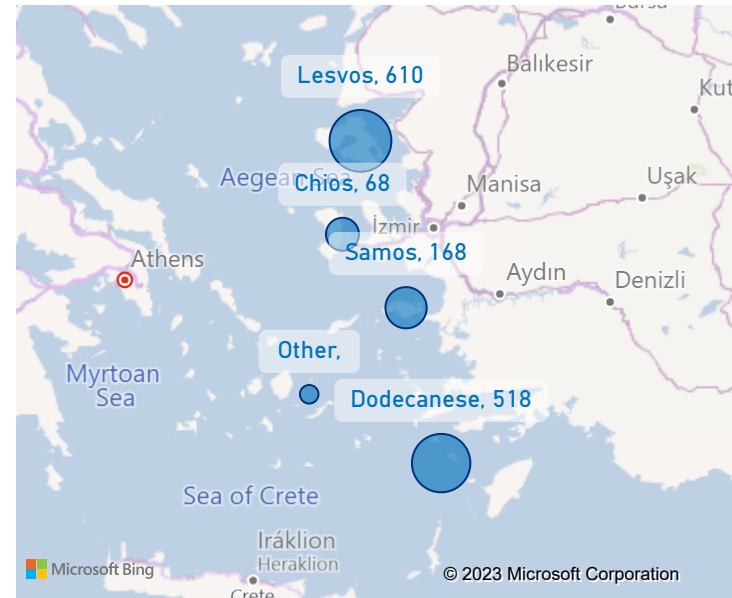

The boundaries, the names shown and the designations used on the map do not imply official endorsement or acceptance by the United Nations.

Samos Island Weekly Snapshot

Sea arrivals

This week, Samos island saw 168 arrivals, an increase from last week's 104.

The average of the daily arrivals on Samos island for this week is 24.

Entry Points

Population in the CCAC

Currently, 3,658 refugees and migrants reside in the Closed Controlled Access Center.

Most of the registered population are from Syria (50%), State of Palestine (15%) and Somalia (12%). Men account for 60% of the population, women for 16% and children for 24%.