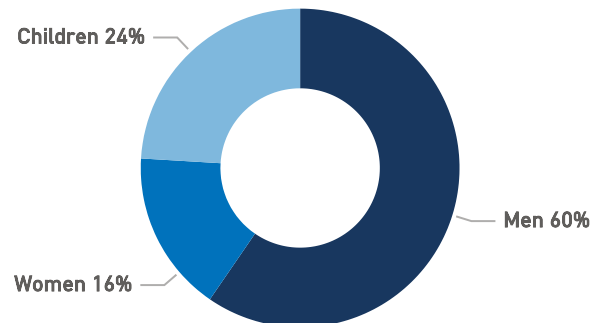

The average of the daily arrivals on Samos island for this week is 24.

Entry Points

Population in the CCAC

Currently, 3,658 refugees and migrants reside in the Closed Controlled Access Center.

Most of the registered population are from Syria (50%), State of Palestine (15%) and Somalia (12%). Men account for 60% of the population, women for 16% and children for 24%.