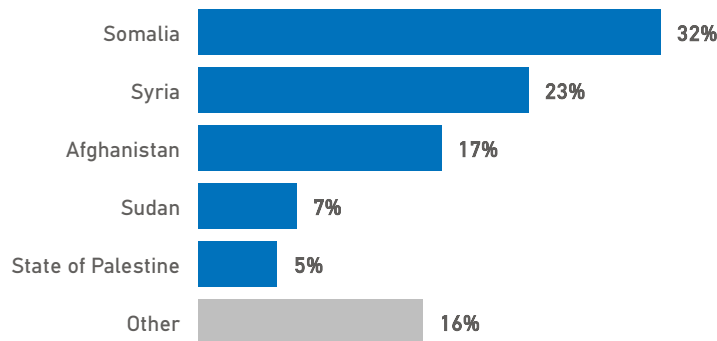

The boundaries, the names shown and the designations used on the map do not imply official endorsement or acceptance by the United Nations.

Chios Island Weekly Snapshot

Sea arrivals

This week, Chios island saw 68 arrivals, an increase from last week's 29.

The average of the daily arrivals on Chios island for this week is 10.

Entry Points

Population in the CCAC

Currently, 1,026 refugees and migrants reside in the Closed Controlled Access Center.

Most of them are from Somalia (32%), Syria (23%) and Afghanistan (17%). Men account for 52% of the population, women for 27% and children for 21%.