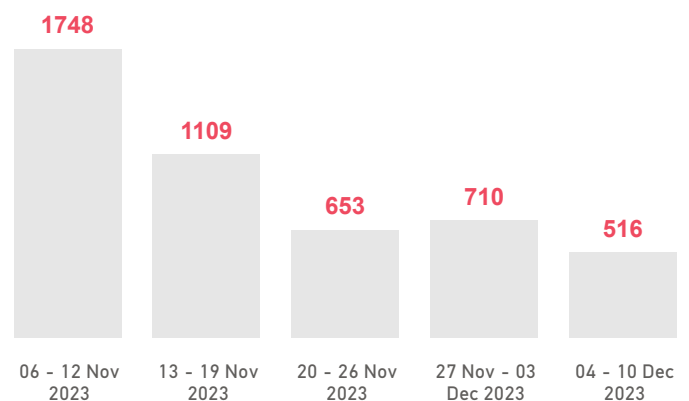

Departures

This week, 516 refugees and migrants departed from the Aegean islands to the mainland.

Published on 13/12/2023

more information: [UNHCR Operational Portal - Greece](#)

*Other facilities include shelters for unaccompanied children, detention facilities, etc.

Refugees and migrants includes asylum-seekers, beneficiaries of international protection and people out of the asylum procedure.

Departures to the mainland mainly include: i) transfers in the context of IOM Assisted Voluntary Return and Reintegration programme, ii) transfers of unaccompanied children to State-run facilities, iii) organized transfers supported by the government, including controlled facilities for temporary accommodation of asylum-seekers in the mainland/sites, and iv) those who depart on their own means.

Data Sources: Population data - Partial Data from the Government and other sources; Arrivals/Departures - Hellenic Police, Hellenic Coastguard

Figures are subject to future adjustment based on consolidated figures provided by the authorities. Percentages may not add up to 100 due to rounding and slightly differ between the text and graphs.

The boundaries, the names shown and the designations used on the map do not imply official endorsement or acceptance by the United Nations.