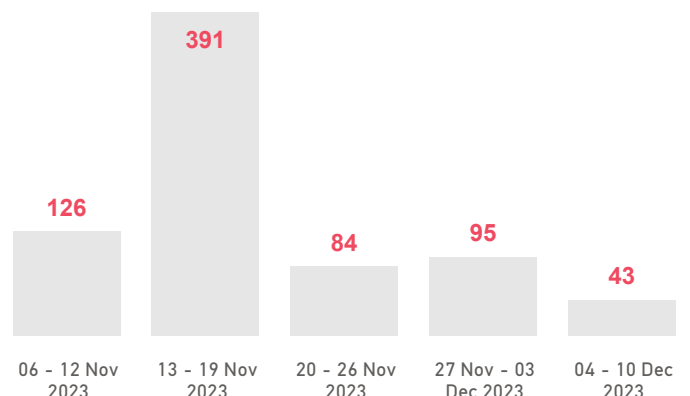

Departures

This week, 43 refugees and migrants departed from Samos island to the mainland.

Published on 13/12/2023

more information: [UNHCR Operational Portal - Greece](#)

*Other facilities include shelters for unaccompanied children, detention facilities, etc.

Refugees and migrants includes asylum-seekers, beneficiaries of international protection and people out of the asylum procedure.

Departures to the mainland mainly include: i) transfers in the context of IOM Assisted Voluntary Return and Reintegration programme, ii) transfers of unaccompanied children to State-run facilities, iii) organized transfers supported by the government, including controlled facilities for temporary accommodation of asylum-seekers in the mainland/sites, and iv) those who depart on their own means.

Data Sources: Population data - Partial Data from the Government and other sources; Arrivals/Departures - Hellenic Police, Hellenic Coastguard

Figures are subject to future adjustment based on consolidated figures provided by the authorities. Percentages may not add up to 100 due to rounding and slightly differ between the text and graphs.

The boundaries, the names shown and the designations used on the map do not imply official endorsement or acceptance by the United Nations.