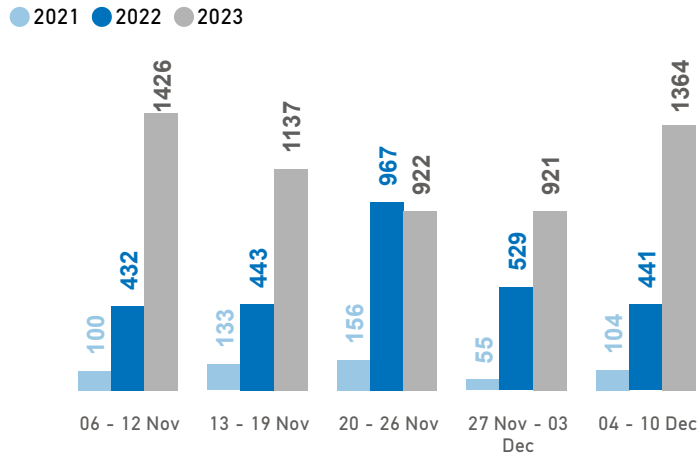

Aegean Islands Weekly Snapshot

Sea arrivals

This week, the Aegean islands saw 1364 arrivals, an increase from last week's 921. The average of the daily arrivals on the Aegean islands for this week is 195.

Entry Points

Population in the CCACs

Currently, 16,697 refugees and migrants reside in the Closed Controlled Access Center(s).

Most of them are from Afghanistan (29%), Syria (28%) and State of Palestine (12%). Men account for 54% of the population, women for 21% and children for 25%.