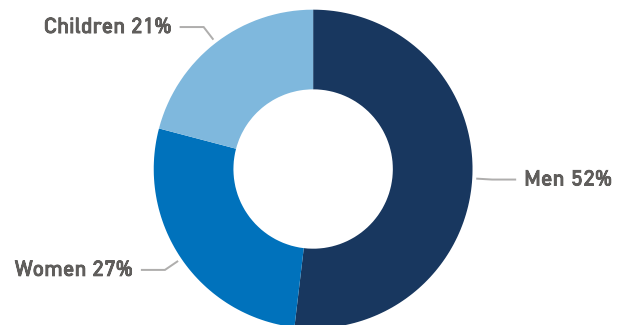

The average of the daily arrivals on Chios island for this week is 10.

Entry Points

Population in the CCAC

Currently, 1,026 refugees and migrants reside in the Closed Controlled Access Center.

Most of them are from Somalia (32%), Syria (23%) and Afghanistan (17%). Men account for 52% of the population, women for 27% and children for 21%.