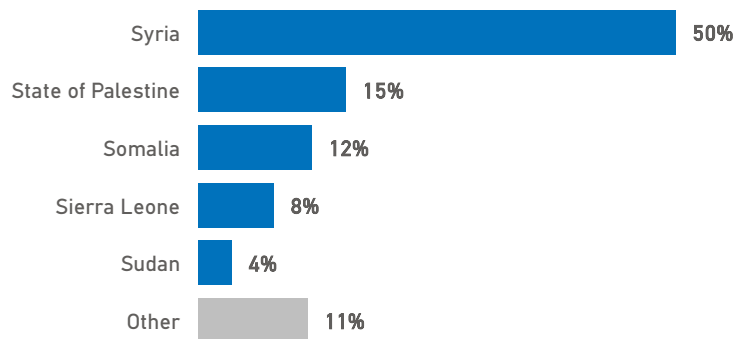

The average of the daily arrivals on Samos island for this week is 24.

Entry Points

Population in the CCAC

Currently, 3,658 refugees and migrants reside in the Closed Controlled Access Center.

Most of the registered population are from Syria (50%), State of Palestine (15%) and Somalia (12%). Men account for 60% of the population, women for 16% and children for 24%.