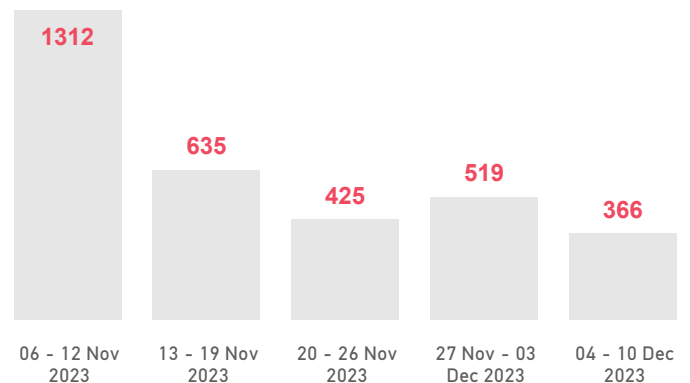

Departures

This week, 366 refugees and migrants departed from the Dodecanese islands to the mainland.

Published on 13/12/2023

more information: [UNHCR Operational Portal - Greece](#)

*Other facilities include shelters for unaccompanied children, detention facilities, etc.

Refugees and migrants includes asylum-seekers, beneficiaries of international protection and people out of the asylum procedure.

Departures to the mainland mainly include: i) transfers in the context of IOM Assisted Voluntary Return and Reintegration programme, ii) transfers of unaccompanied children to State-run facilities, iii) organized transfers supported by the government, including controlled facilities for temporary accommodation of asylum-seekers in the mainland/sites, and iv) those who depart on their own means.

Data Sources: Population data - Partial Data from the Government and other sources; Arrivals/Departures - Hellenic Police, Hellenic Coastguard

Figures are subject to future adjustment based on consolidated figures provided by the authorities. Percentages may not add up to 100 due to rounding and slightly differ between the text and graphs.

The boundaries, the names shown and the designations used on the map do not imply official endorsement or acceptance by the United Nations.