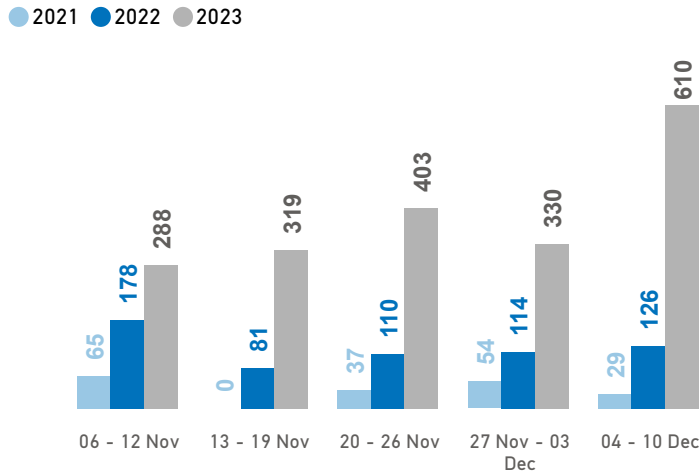

Data Sources: Population data - Partial Data from the Government and other sources; Arrivals/Departures - Hellenic Police, Hellenic Coastguard

Figures are subject to future adjustment based on consolidated figures provided by the authorities. Percentages may not add up to 100 due to rounding and slightly differ between the text and graphs.

The boundaries, the names shown and the designations used on the map do not imply official endorsement or acceptance by the United Nations.

Lesvos Weekly Snapshot

Sea arrivals

This week, Lesvos saw 610 arrivals, an increase from last week's 330.

The average of the daily arrivals on Lesvos for this week is 87.

Entry Points

Population in the CCAC

Currently, 5,378 refugees and migrants reside in the Closed Controlled Access Center.

Most of them are from Afghanistan (59%), Eritrea (19%) and Syria (5%). Men account for 41% of the population, women for 26% and children for 33%.