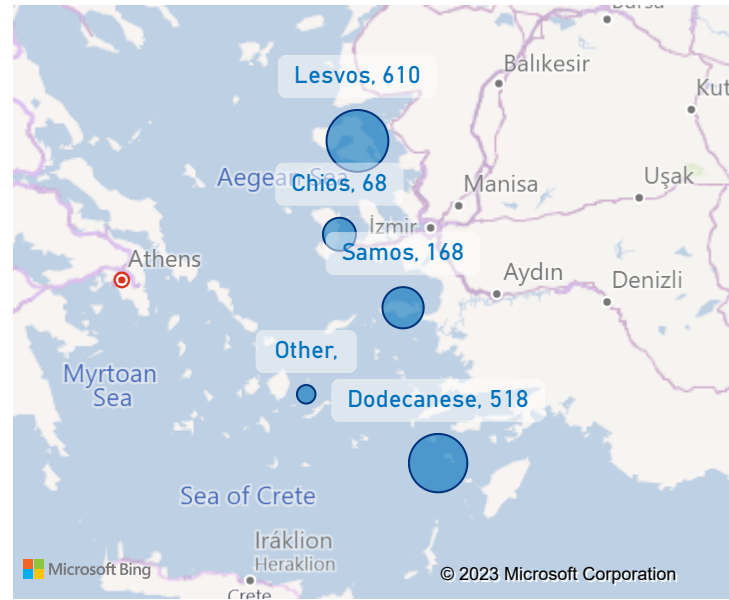

The boundaries, the names shown and the designations used on the map do not imply official endorsement or acceptance by the United Nations.

Lesvos Weekly Snapshot

Sea arrivals

This week, Lesvos saw 610 arrivals, an increase from last week's 330.

The average of the daily arrivals on Lesvos for this week is 87.

Entry Points

Population in the CCAC

Currently, 5,378 refugees and migrants reside in the Closed Controlled Access Center.

Most of them are from Afghanistan (59%), Eritrea (19%) and Syria (5%). Men account for 41% of the population, women for 26% and children for 33%.

Population on the Island

There are 5,763 refugees and migrants on Lesvos. Out of this total, 5,378 reside at the CCAC and 166 are hosted in other facilities. UNHCR identified 219 self-accommodated refugees in the island up to this date.

Departures

This week, 54 refugees and migrants departed from Lesvos to the mainland.

Published on 13/12/2023

more information: [UNHCR Operational Portal - Greece](#)

*Other facilities include shelters for unaccompanied children, detention facilities, etc.