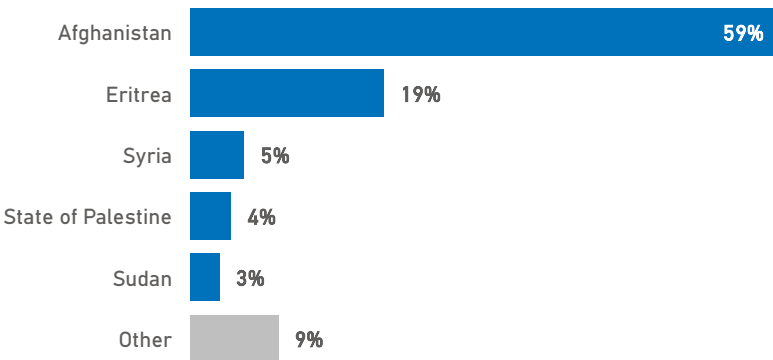

The boundaries, the names shown and the designations used on the map do not imply official endorsement or acceptance by the United Nations.

Lesvos Weekly Snapshot

Sea arrivals

This week, Lesvos saw 610 arrivals, an increase from last week's 330.

The average of the daily arrivals on Lesvos for this week is 87.

Entry Points

Population in the CCAC

Currently, 5,378 refugees and migrants reside in the Closed Controlled Access Center.

Most of them are from Afghanistan (59%), Eritrea (19%) and Syria (5%). Men account for 41% of the population, women for 26% and children for 33%.

Population on the Island

There are 5,763 refugees and migrants on Lesvos. Out of this total, 5,378 reside at the CCAC and 166 are hosted in other facilities. UNHCR identified 219 self-accommodated refugees in the island up to this date.