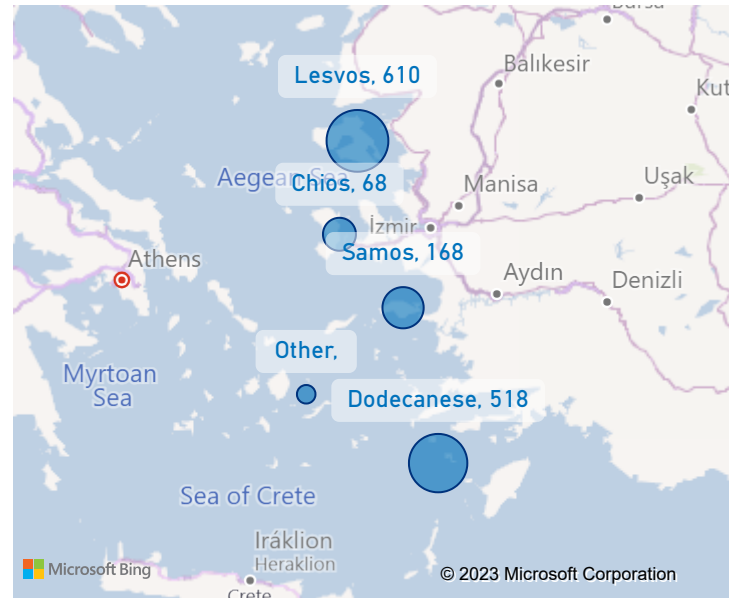

The boundaries, the names shown and the designations used on the map do not imply official endorsement or acceptance by the United Nations.

Chios Island Weekly Snapshot

Sea arrivals

This week, Chios island saw 68 arrivals, an increase from last week's 29.

The average of the daily arrivals on Chios island for this week is 10.

Entry Points

Population in the CCAC

Currently, 1,026 refugees and migrants reside in the Closed Controlled Access Center.

Most of them are from Somalia (32%), Syria (23%) and Afghanistan (17%). Men account for 52% of the population, women for 27% and children for 21%.