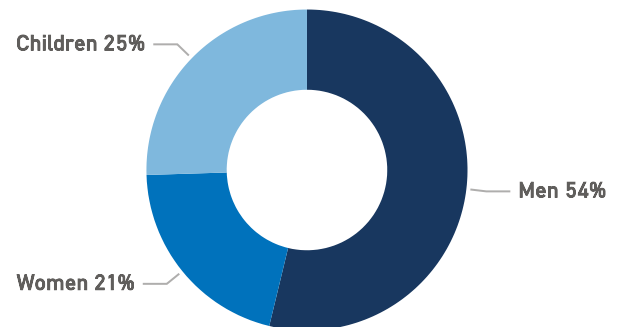

Aegean Islands Weekly Snapshot

Sea arrivals

This week, the Aegean islands saw 1364 arrivals, an increase from last week's 921. The average of the daily arrivals on the Aegean islands for this week is 195.

Entry Points

Population in the CCACs

Currently, 16,697 refugees and migrants reside in the Closed Controlled Access Center(s).

Most of them are from Afghanistan (29%), Syria (28%) and State of Palestine (12%). Men account for 54% of the population, women for 21% and children for 25%.