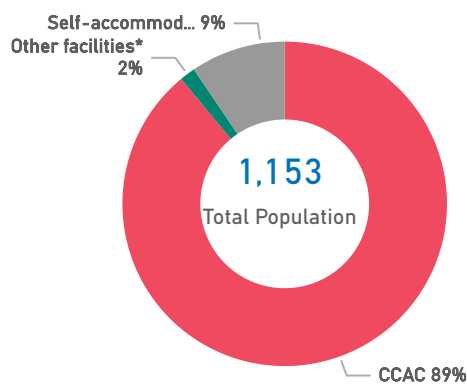

The boundaries, the names shown and the designations used on the map do not imply official endorsement or acceptance by the United Nations.

Chios Island Weekly Snapshot

Sea arrivals

This week, Chios island saw 68 arrivals, an increase from last week's 29.

The average of the daily arrivals on Chios island for this week is 10.

Entry Points

Population in the CCAC

Currently, 1,026 refugees and migrants reside in the Closed Controlled Access Center.

Most of them are from Somalia (32%), Syria (23%) and Afghanistan (17%). Men account for 52% of the population, women for 27% and children for 21%.

Population on the Island

There are 1,153 refugees and migrants on Chios island. Out of this total, 1,026 reside at the CCAC and 18 are hosted in other facilities. UNHCR estimates that there are also 109 self-accommodated in the island.