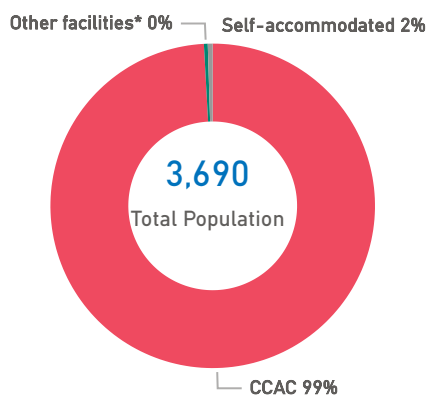

The average of the daily arrivals on Samos island for this week is 24.

Entry Points

Population in the CCAC

Currently, 3,658 refugees and migrants reside in the Closed Controlled Access Center.

Most of the registered population are from Syria (50%), State of Palestine (15%) and Somalia (12%). Men account for 60% of the population, women for 16% and children for 24%.

Population on the Island

There are 3,690 refugees and migrants on Samos island. Out of this total, the 3,658 reside at the CCAC and 14 are hosted in other facilities. UNHCR estimates that there are also 18 self-accommodated in the island.