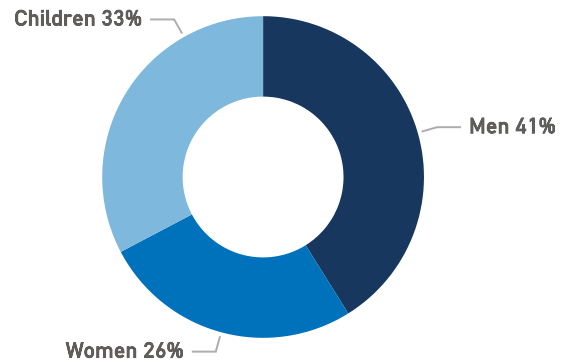

The boundaries, the names shown and the designations used on the map do not imply official endorsement or acceptance by the United Nations.

Lesvos Weekly Snapshot

Sea arrivals

This week, Lesvos saw 610 arrivals, an increase from last week's 330.

The average of the daily arrivals on Lesvos for this week is 87.

Entry Points

Population in the CCAC

Currently, 5,378 refugees and migrants reside in the Closed Controlled Access Center.

Most of them are from Afghanistan (59%), Eritrea (19%) and Syria (5%). Men account for 41% of the population, women for 26% and children for 33%.

Population on the Island

There are 5,763 refugees and migrants on Lesvos. Out of this total, 5,378 reside at the CCAC and 166 are hosted in other facilities. UNHCR identified 219 self-accommodated refugees in the island up to this date.