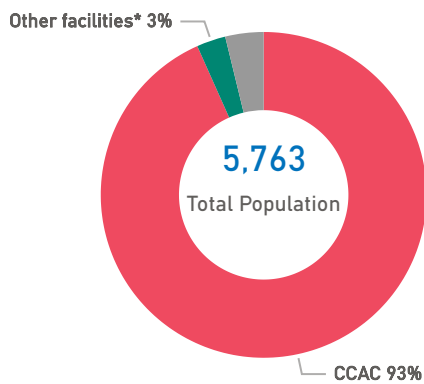

The boundaries, the names shown and the designations used on the map do not imply official endorsement or acceptance by the United Nations.

Lesvos Weekly Snapshot

Sea arrivals

This week, Lesvos saw 610 arrivals, an increase from last week's 330.

The average of the daily arrivals on Lesvos for this week is 87.

Entry Points

Population in the CCAC

Currently, 5,378 refugees and migrants reside in the Closed Controlled Access Center.

Most of them are from Afghanistan (59%), Eritrea (19%) and Syria (5%). Men account for 41% of the population, women for 26% and children for 33%.

Population on the Island

There are 5,763 refugees and migrants on Lesvos. Out of this total, 5,378 reside at the CCAC and 166 are hosted in other facilities. UNHCR identified 219 self-accommodated refugees in the island up to this date.