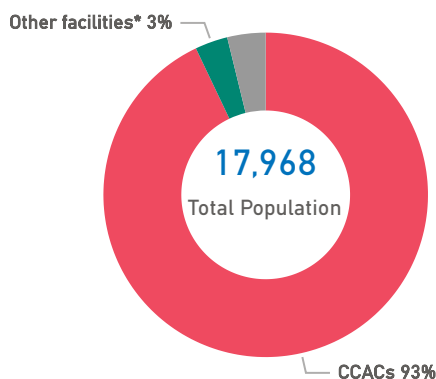

Aegean Islands Weekly Snapshot

Sea arrivals

This week, the Aegean islands saw 1364 arrivals, an increase from last week's 921. The average of the daily arrivals on the Aegean islands for this week is 195.

Entry Points

Population in the CCACs

Currently, 16,697 refugees and migrants reside in the Closed Controlled Access Center(s).

Most of them are from Afghanistan (29%), Syria (28%) and State of Palestine (12%). Men account for 54% of the population, women for 21% and children for 25%.

Population on the Islands

There are 17,968 refugees and migrants on the Aegean islands. Out of this total, 16,697 reside at the CCACs and 585 are hosted in other facilities. UNHCR estimates that there are also 686 self-accommodated in the islands.

Departures

This week, 516 refugees and migrants departed from the Aegean islands to the mainland.

Published on 13/12/2023

more information: [UNHCR Operational Portal - Greece](#)

*Other facilities include shelters for unaccompanied children, detention facilities, etc.