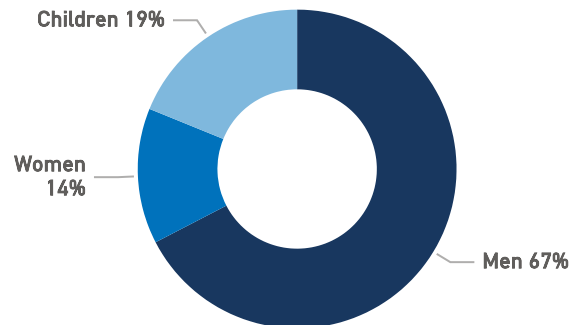

Dodecanese Islands Weekly Snapshot

Sea arrivals

This week, the Dodecanese islands saw 518 arrivals, an increase from last week's 345.

The average of the daily arrivals on the Dodecanese islands for this week is 74.

Entry Points

Population in Kos CCAC and Leros CCAC

Currently, 6,635 refugees and migrants reside in Kos CCAC and Leros CCAC.

Most of them are from Syria (51%), State of Palestine (24%) and Egypt (6%). Men account for 67% of the population, women for 14% and children for 19%.

Population on the Dodecanese Islands

There are 7,362 refugees and migrants on the Dodecanese islands. Out of this total, 6,635 reside at Kos CCAC and Leros CCAC and 387 are hosted in other facilities. UNHCR estimates that there are also 340 self-accommodated in the islands.

Departures

This week, 366 refugees and migrants departed from the Dodecanese islands to the mainland.

Published on 13/12/2023

more information: [UNHCR Operational Portal - Greece](#)

*Other facilities include shelters for unaccompanied children, detention facilities, etc.

Refugees and migrants includes asylum-seekers, beneficiaries of international protection and people out of the asylum procedure.

Departures to the mainland mainly include: i) transfers in the context of IOM Assisted Voluntary Return and Reintegration programme, ii) transfers of unaccompanied children to State-run facilities, iii) organized transfers supported by the government, including controlled facilities for temporary accommodation of asylum-seekers in the mainland/sites, and iv) those who depart on their own means.

Data Sources: Population data - Partial Data from the Government and other sources; Arrivals/Departures - Hellenic Police, Hellenic Coastguard