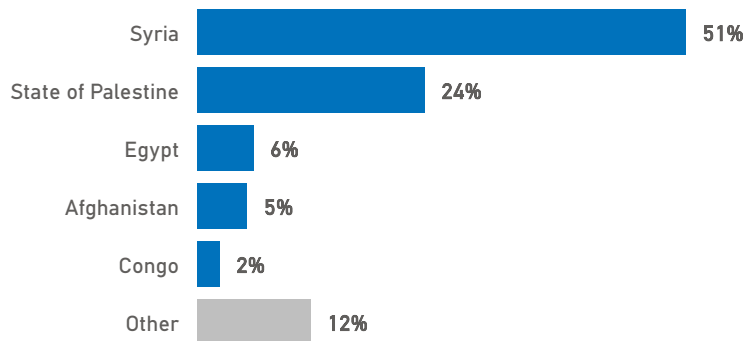

Dodecanese Islands Weekly Snapshot

Sea arrivals

This week, the Dodecanese islands saw 518 arrivals, an increase from last week's 345.

The average of the daily arrivals on the Dodecanese islands for this week is 74.

Entry Points

Population in Kos CCAC and Leros CCAC

Currently, 6,635 refugees and migrants reside in Kos CCAC and Leros CCAC.

Most of them are from Syria (51%), State of Palestine (24%) and Egypt (6%). Men account for 67% of the population, women for 14% and children for 19%.

Population on the Dodecanese Islands

There are 7,362 refugees and migrants on the Dodecanese islands. Out of this total, 6,635 reside at Kos CCAC and Leros CCAC and 387 are hosted in other facilities. UNHCR estimates that there are also 340 self-accommodated in the islands.

Departures

This week, 366 refugees and migrants departed from the Dodecanese islands to the mainland.

Published on 13/12/2023

more information: [UNHCR Operational Portal - Greece](#)

*Other facilities include shelters for unaccompanied children, detention facilities, etc.

Refugees and migrants includes asylum-seekers, beneficiaries of international protection and people out of the asylum procedure.

Departures to the mainland mainly include: i) transfers in the context of IOM Assisted Voluntary Return and Reintegration programme, ii) transfers of unaccompanied children to State-run facilities, iii) organized transfers supported by the government, including controlled facilities for temporary accommodation of asylum-seekers in the mainland/sites, and iv) those who depart on their own means.

Data Sources: Population data - Partial Data from the Government and other sources; Arrivals/Departures - Hellenic Police, Hellenic Coastguard