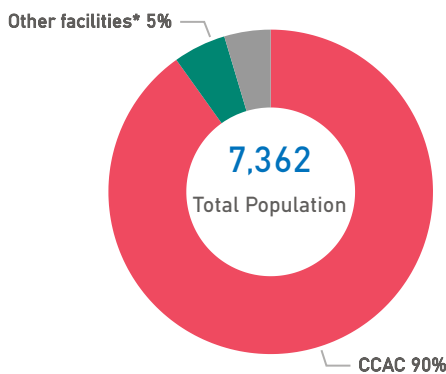

Population on the Dodecanese Islands

There are 7,362 refugees and migrants on the Dodecanese islands. Out of this total, 6,635 reside at Kos CCAC and Leros CCAC and 387 are hosted in other facilities. UNHCR estimates that there are also 340 self-accommodated in the islands.