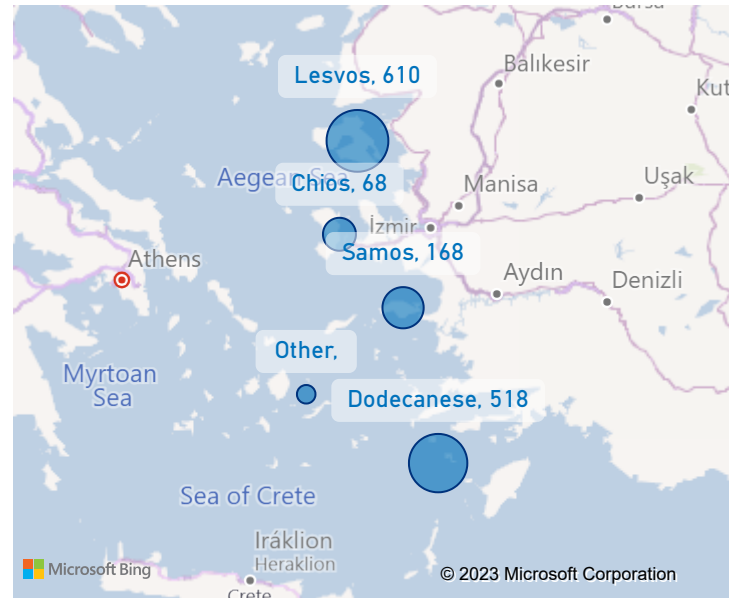

The boundaries, the names shown and the designations used on the map do not imply official endorsement or acceptance by the United Nations.

Dodecanese Islands Weekly Snapshot

Sea arrivals

This week, the Dodecanese islands saw 518 arrivals, an increase from last week's 345.

The average of the daily arrivals on the Dodecanese islands for this week is 74.

Entry Points

Population in Kos CCAC and Leros CCAC

Currently, 6,635 refugees and migrants reside in Kos CCAC and Leros CCAC.