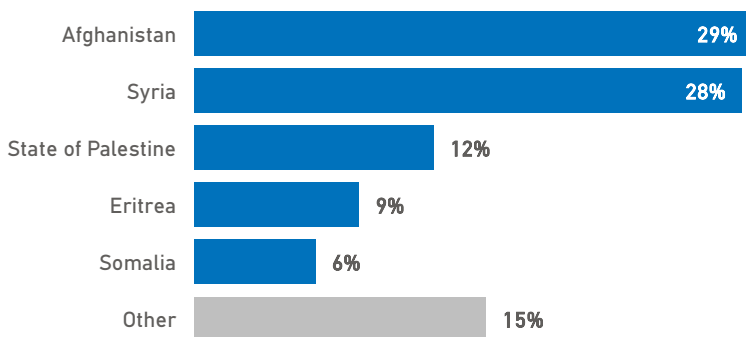

Aegean Islands Weekly Snapshot

Sea arrivals

This week, the Aegean islands saw 1364 arrivals, an increase from last week's 921. The average of the daily arrivals on the Aegean islands for this week is 195.

Entry Points

Population in the CCACs

Currently, 16,697 refugees and migrants reside in the Closed Controlled Access Center(s).

Most of them are from Afghanistan (29%), Syria (28%) and State of Palestine (12%). Men account for 54% of the population, women for 21% and children for 25%.