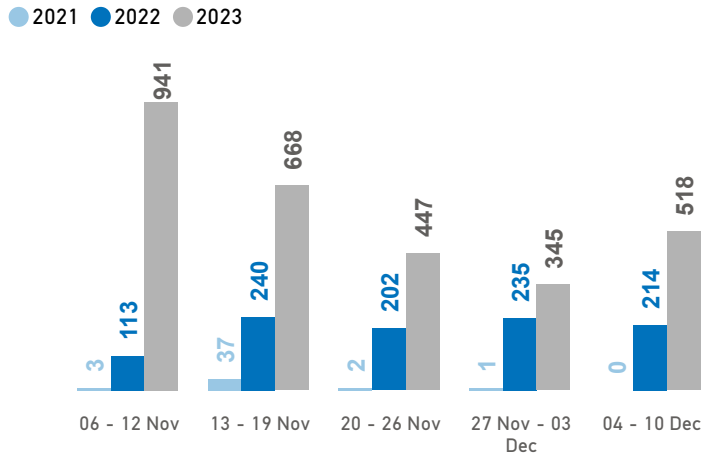

Dodecanese Islands Weekly Snapshot

Sea arrivals

This week, the Dodecanese islands saw 518 arrivals, an increase from last week's 345.

The average of the daily arrivals on the Dodecanese islands for this week is 74.