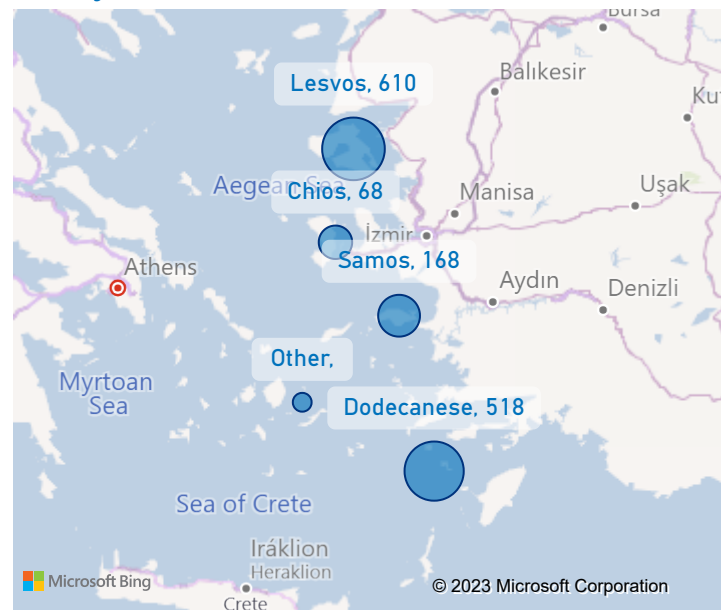

Aegean Islands Weekly Snapshot

Sea arrivals

This week, the Aegean islands saw 1364 arrivals, an increase from last week's 921. The average of the daily arrivals on the Aegean islands for this week is 195.

Entry Points

Population in the CCACs

Currently, 16,697 refugees and migrants reside in the Closed Controlled Access Center(s).

Most of them are from Afghanistan (29%), Syria (28%) and State of Palestine (12%). Men account for 54% of the population, women for 21% and children for 25%.

Population on the Islands

There are 17,968 refugees and migrants on the Aegean islands. Out of this total, 16,697 reside at the CCACs and 585 are hosted in other facilities. UNHCR estimates that there are also 686 self-accommodated in the islands.

Departures

This week, 516 refugees and migrants departed from the Aegean islands to the mainland.

Published on 13/12/2023

more information: [UNHCR Operational Portal - Greece](#)

*Other facilities include shelters for unaccompanied children, detention facilities, etc.