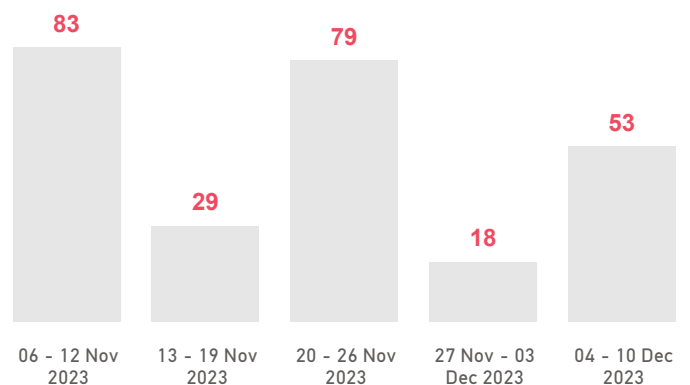

Departures

This week, 53 refugees and migrants departed from Chios island to the mainland.

Published on 13/12/2023

more information: [UNHCR Operational Portal - Greece](#)

*Other facilities include shelters for unaccompanied children, detention facilities, etc.

Refugees and migrants includes asylum-seekers, beneficiaries of international protection and people out of the asylum procedure.

Departures to the mainland mainly include: i) transfers in the context of IOM Assisted Voluntary Return and Reintegration programme, ii) transfers of unaccompanied children to State-run facilities, iii) organized transfers supported by the government, including controlled facilities for temporary accommodation of asylum-seekers in the mainland/sites, and iv) those who depart on their own means.

Data Sources: Population data - Partial Data from the Government and other sources; Arrivals/Departures - Hellenic Police, Hellenic Coastguard

Figures are subject to future adjustment based on consolidated figures provided by the authorities. Percentages may not add up to 100 due to rounding and slightly differ between the text and graphs.

The boundaries, the names shown and the designations used on the map do not imply official endorsement or acceptance by the United Nations.