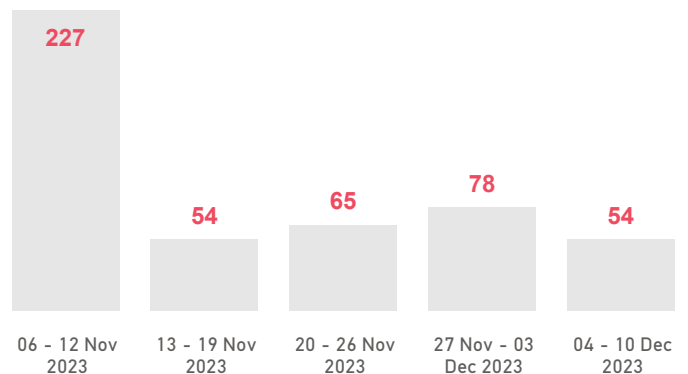

Departures

This week, 54 refugees and migrants departed from Lesvos to the mainland.

Published on 13/12/2023

more information: [UNHCR Operational Portal - Greece](#)

*Other facilities include shelters for unaccompanied children, detention facilities, etc.

Refugees and migrants includes asylum-seekers, beneficiaries of international protection and people out of the asylum procedure.

Departures to the mainland mainly include: i) transfers in the context of IOM Assisted Voluntary Return and Reintegration programme, ii) transfers of unaccompanied children to State-run facilities, iii) organized transfers supported by the government, including controlled facilities for temporary accommodation of asylum-seekers in the mainland/sites, and iv) those who depart on their own means.

Data Sources: Population data - Partial Data from the Government and other sources; Arrivals/Departures - Hellenic Police, Hellenic Coastguard

Figures are subject to future adjustment based on consolidated figures provided by the authorities. Percentages may not add up to 100 due to rounding and slightly differ between the text and graphs.

The boundaries, the names shown and the designations used on the map do not imply official endorsement or acceptance by the United Nations.