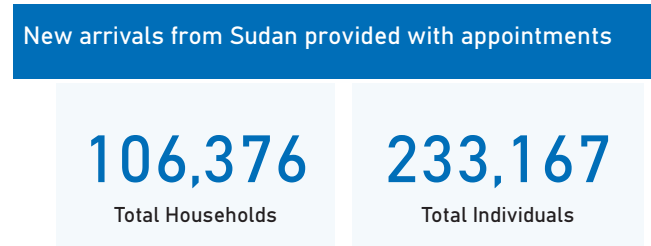

**Introduction**

Due to the outbreak of conflict in Sudan between the Sudanese Armed Forces (SAF) and the Rapid Support Forces (RSF), over **378,504** (98% are Sudanese) have entered Egypt to flee the violence. This dashboard gives an overview of arrivals and registration trends.

 **378,504** Individuals arrived (post conflict, since 15th April 2023) according to Govt. of Egypt/MFA

 **233,167** Individuals who arrived from Sudan scheduled for registration (appointments)

 **140,027** Newly registered individuals **60%** Registered, out of total individuals scheduled for registration

**New Arrivals Registered**

**Registration Appointment Trend**

**28,714**  
**21%** \*\* Individuals who arrived from Sudan, registered & processed for emergency cash assistance.