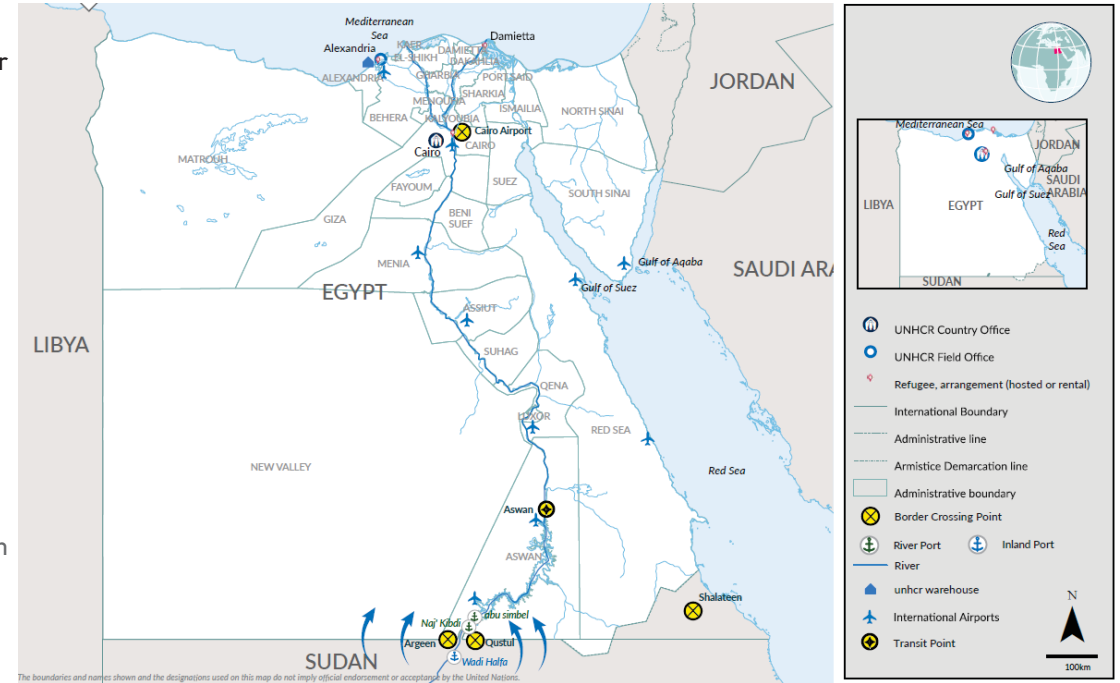

**Introduction**

Due to the outbreak of conflict in Sudan between the Sudanese Armed Forces (SAF) and the Rapid Support Forces (RSF), over **378,504** (98% are Sudanese) have entered Egypt to flee the violence. This dashboard gives an overview of arrivals and registration trends.

 **378,504** Individuals arrived (post conflict, since 15th April 2023) according to Govt. of Egypt/MFA

 **233,167** Individuals who arrived from Sudan scheduled for registration (appointments)

 **140,027** Newly registered individuals **60%** Registered, out of total individuals scheduled for registration

**New Arrivals Registered**

**Registration Appointment Trend**

**28,714**  
**21%** \*\* Individuals who arrived from Sudan, registered & processed for emergency cash assistance.