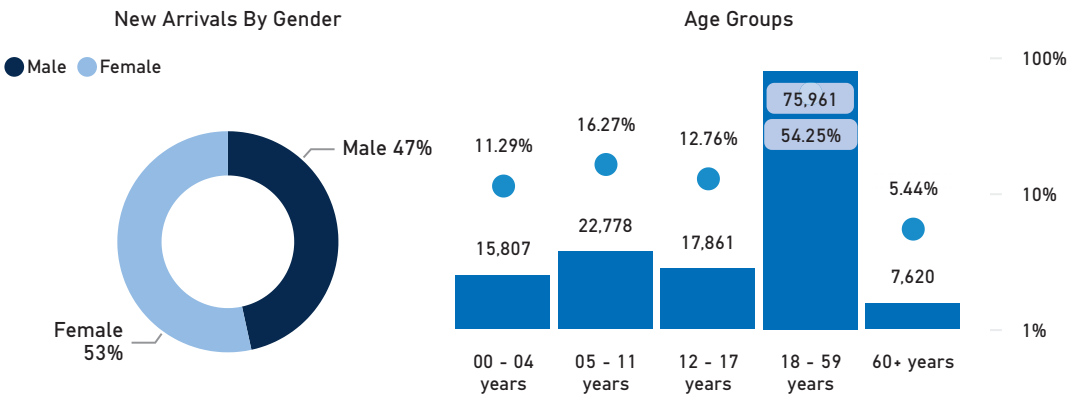

**Introduction**

Due to the outbreak of conflict in Sudan between the Sudanese Armed Forces (SAF) and the Rapid Support Forces (RSF), over **378,504** (98% are Sudanese) have entered Egypt to flee the violence. This dashboard gives an overview of arrivals and registration trends.

 **378,504** Individuals arrived (post conflict, since 15th April 2023) according to Govt. of Egypt/MFA

 **233,167** Individuals who arrived from Sudan scheduled for registration (appointments)

 **140,027** Newly registered individuals **60%** Registered, out of total individuals scheduled for registration

**New Arrivals Registered**

**Registration Appointment Trend**

**28,714**  
**21%** \*\* Individuals who arrived from Sudan, registered & processed for emergency cash assistance.