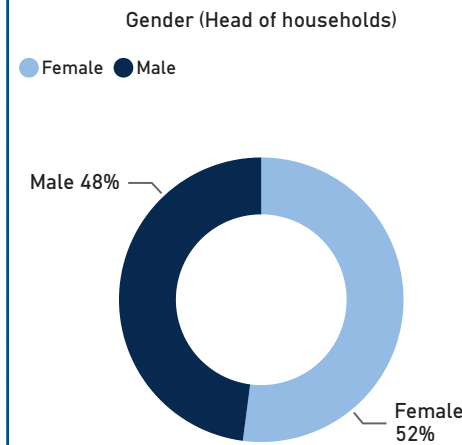

**Introduction**

Due to the outbreak of conflict in Sudan between the Sudanese Armed Forces (SAF) and the Rapid Support Forces (RSF), over **378,504** (98% are Sudanese) have entered Egypt to flee the violence. This dashboard gives an overview of arrivals and registration trends.

 **378,504** Individuals arrived (post conflict, since 15th April 2023) according to Govt. of Egypt/MFA

 **233,167** Individuals who arrived from Sudan scheduled for registration (appointments)

 **140,027** Newly registered individuals **60%** Registered, out of total individuals scheduled for registration

**New Arrivals Registered**

**Registration Appointment Trend**

**28,714**  
**21%** \*\* Individuals who arrived from Sudan, registered & processed for emergency cash assistance.