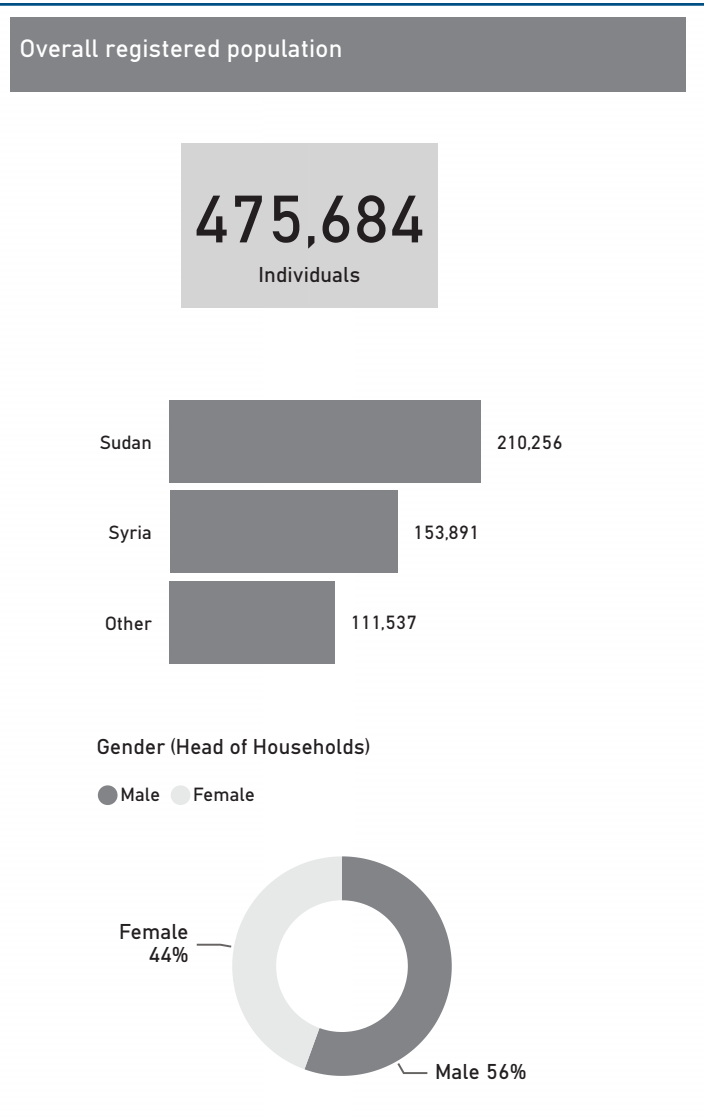

**Introduction**

Due to the outbreak of conflict in Sudan between the Sudanese Armed Forces (SAF) and the Rapid Support Forces (RSF), over **378,504** (98% are Sudanese) have entered Egypt to flee the violence. This dashboard gives an overview of arrivals and registration trends.

 **378,504** Individuals arrived (post conflict, since 15th April 2023) according to Govt. of Egypt/MFA

 **233,167** Individuals who arrived from Sudan scheduled for registration (appointments)

 **140,027** Newly registered individuals **60%** Registered, out of total individuals scheduled for registration

**New Arrivals Registered**

**Registration Appointment Trend**

**28,714**  
**21%** \*\* Individuals who arrived from Sudan, registered & processed for emergency cash assistance.