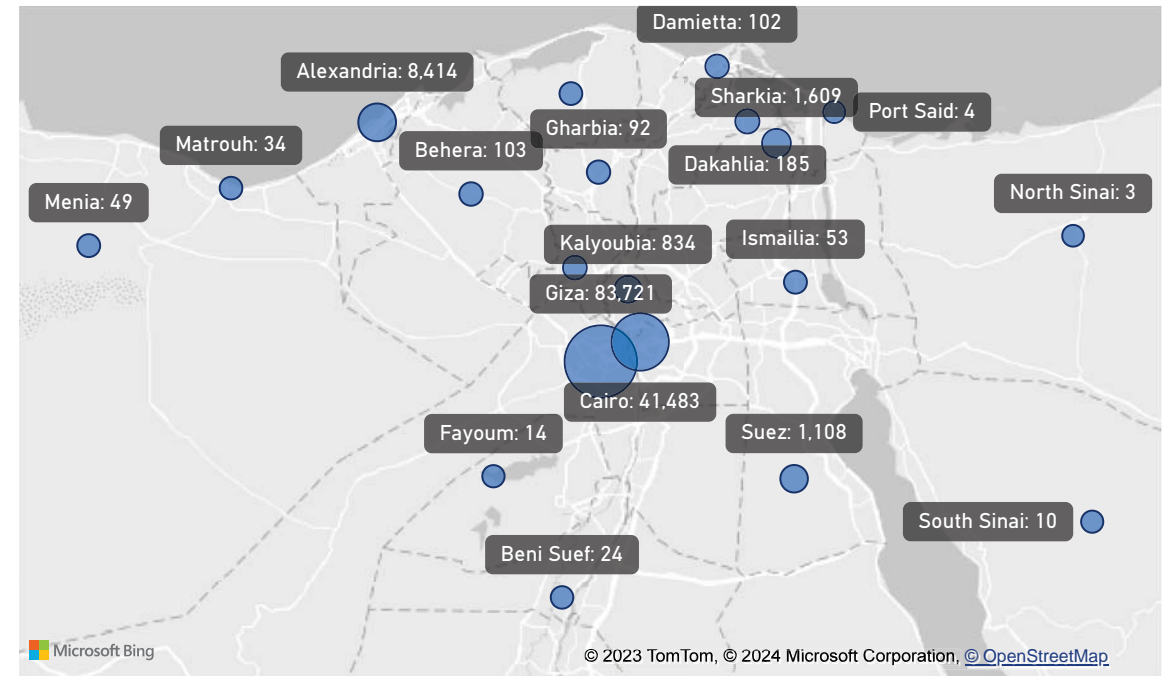

**Introduction**

Due to the outbreak of conflict in Sudan between the Sudanese Armed Forces (SAF) and the Rapid Support Forces (RSF), over **378,504** (98% are Sudanese) have entered Egypt to flee the violence. This dashboard gives an overview of arrivals and registration trends.

 **378,504** Individuals arrived (post conflict, since 15th April 2023) according to Govt. of Egypt/MFA

 **233,167** Individuals who arrived from Sudan scheduled for registration (appointments)

 **140,027** Newly registered individuals **60%** Registered, out of total individuals scheduled for registration

**New Arrivals Registered**

**Registration Appointment Trend**

**28,714**  
**21%** \*\* Individuals who arrived from Sudan, registered & processed for emergency cash assistance.