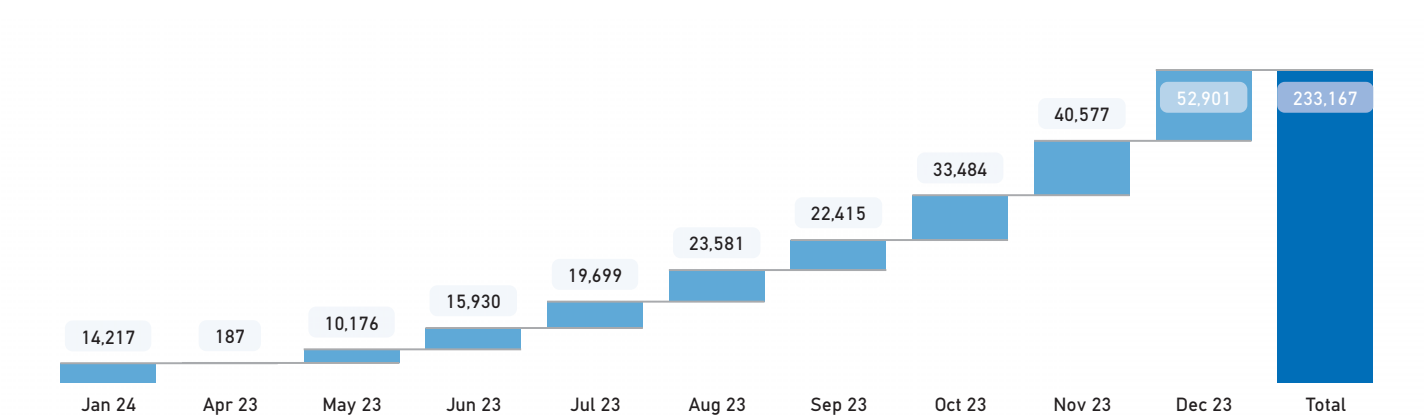

**Introduction**

Due to the outbreak of conflict in Sudan between the Sudanese Armed Forces (SAF) and the Rapid Support Forces (RSF), over **378,504** (98% are Sudanese) have entered Egypt to flee the violence. This dashboard gives an overview of arrivals and registration trends.

 **378,504** Individuals arrived (post conflict, since 15th April 2023) according to Govt. of Egypt/MFA

 **233,167** Individuals who arrived from Sudan scheduled for registration (appointments)

 **140,027** Newly registered individuals **60%** Registered, out of total individuals scheduled for registration

**New Arrivals Registered**

**Registration Appointment Trend**

**28,714**  
**21%** \*\* Individuals who arrived from Sudan, registered & processed for emergency cash assistance.