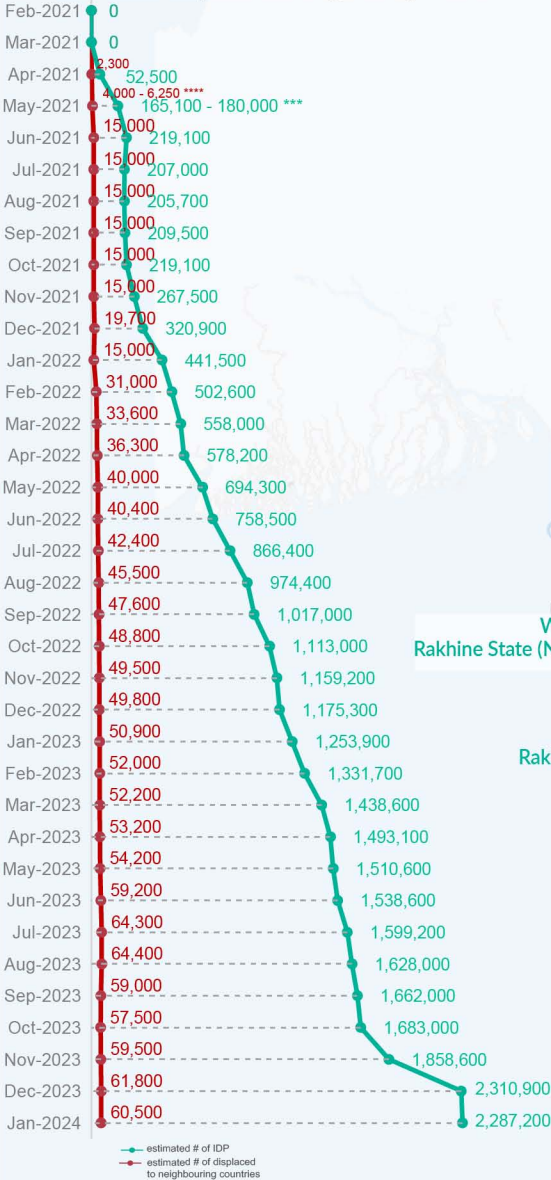

Key figures

Estimated # of IDPs → 2,287,200

Estimated # of displaced to neighbouring countries → 60,500

Source : UN in Myanmar

Estimated displacement figures by Month

*100,900 persons are displaced by armed conflict in neighbouring Kayah State while 7,000 persons are displaced by inter-EAO conflict between SSPP and RCSS.

**UN Estimates

***Estimates by Tak Border Command Center (TBCC)

Estimated internal displacement within Myanmar since 1 February 2021 (rounded to the nearest hundred)

Estimated displacement to neighbouring countries since 1 February 2021, who remain displaced (rounded to the nearest hundred)

- IDP unplanned settlement (pre-1 Feb 2021)
- IDP Center (pre-1 Feb 2021)
- IDP spontaneous location (pre-1 Feb 2021)
- IDP planned settlement (pre-1 Feb 2021)
- Temporary shelter for displaced people from Myanmar
- Refugee, planned settlement
- States/Provinces with new arrivals
- UNHCR Regional Bureau
- UNHCR Multi-country office
- UNHCR Country Office
- UNHCR Sub-Office
- UNHCR Field Office
- UNHCR Field Unit
- International boundaries

The boundaries and names shown and the designations used on this map do not imply official endorsement or acceptance by the United Nations