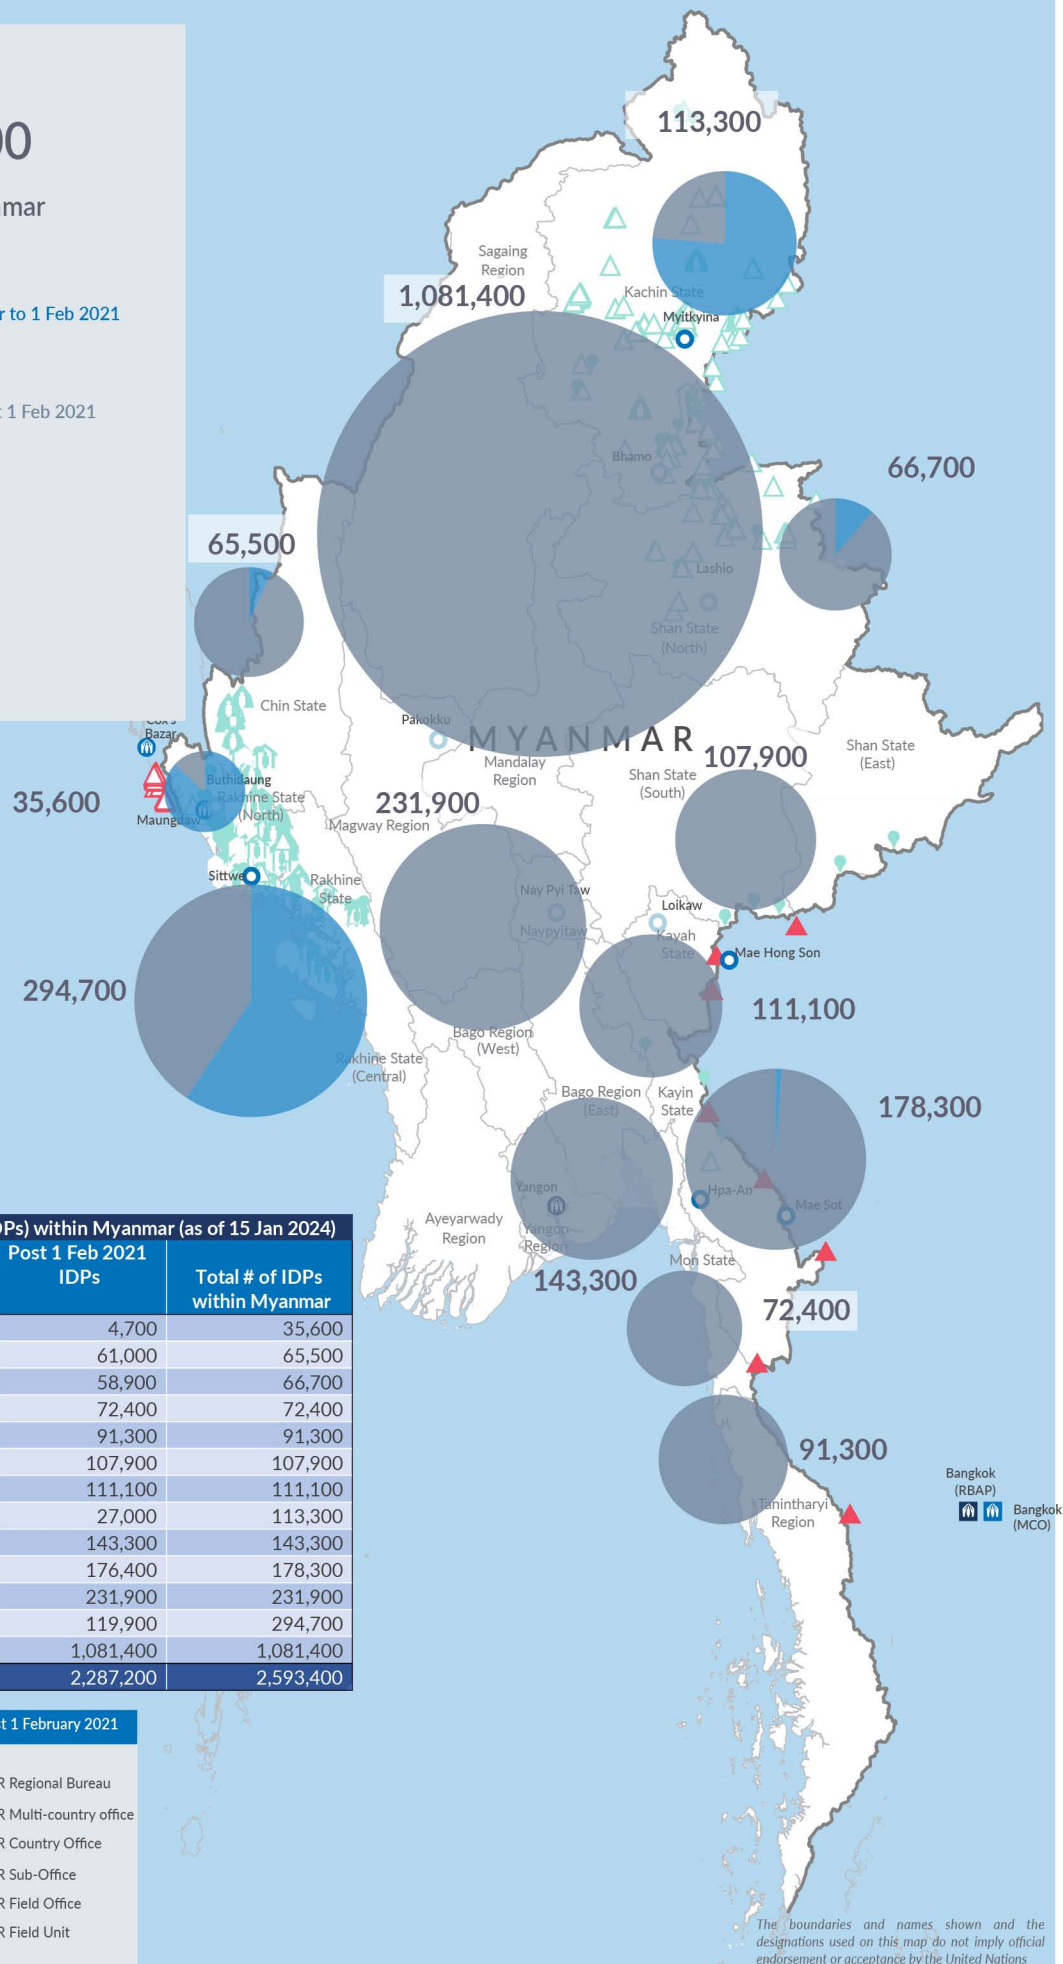

Key figures

2,593,400

Estimated total IDPs within Myanmar

306,200
Estimated # of IDPs displaced prior to 1 Feb 2021
(As of 30 Jun, 2023)

2,287,200
Estimated # of IDPs displaced post 1 Feb 2021
(As of 15 Jan, 2024)

Prior to 1 Feb 2021

Post 1 Feb 2021

Source : UN in Myanmar

Estimated internal displacement within Myanmar Pre+Post 1 February 2021
(rounded to the nearest hundred)

- IDP unplanned settlement (pre-1 Feb 2021)
- IDP Center (pre-1 Feb 2021)
- IDP spontaneous location (pre-1 Feb 2021)
- IDP planned settlement (pre-1 Feb 2021)
- Temporary shelter for displaced people from Myanmar
- Refugee, planned settlement
- International boundaries
- UNHCR Regional Bureau
- UNHCR Multi-country office
- UNHCR Country Office
- UNHCR Sub-Office
- UNHCR Field Office
- UNHCR Field Unit

The boundaries and names shown on this map do not imply official endorsement or acceptance by the United Nations