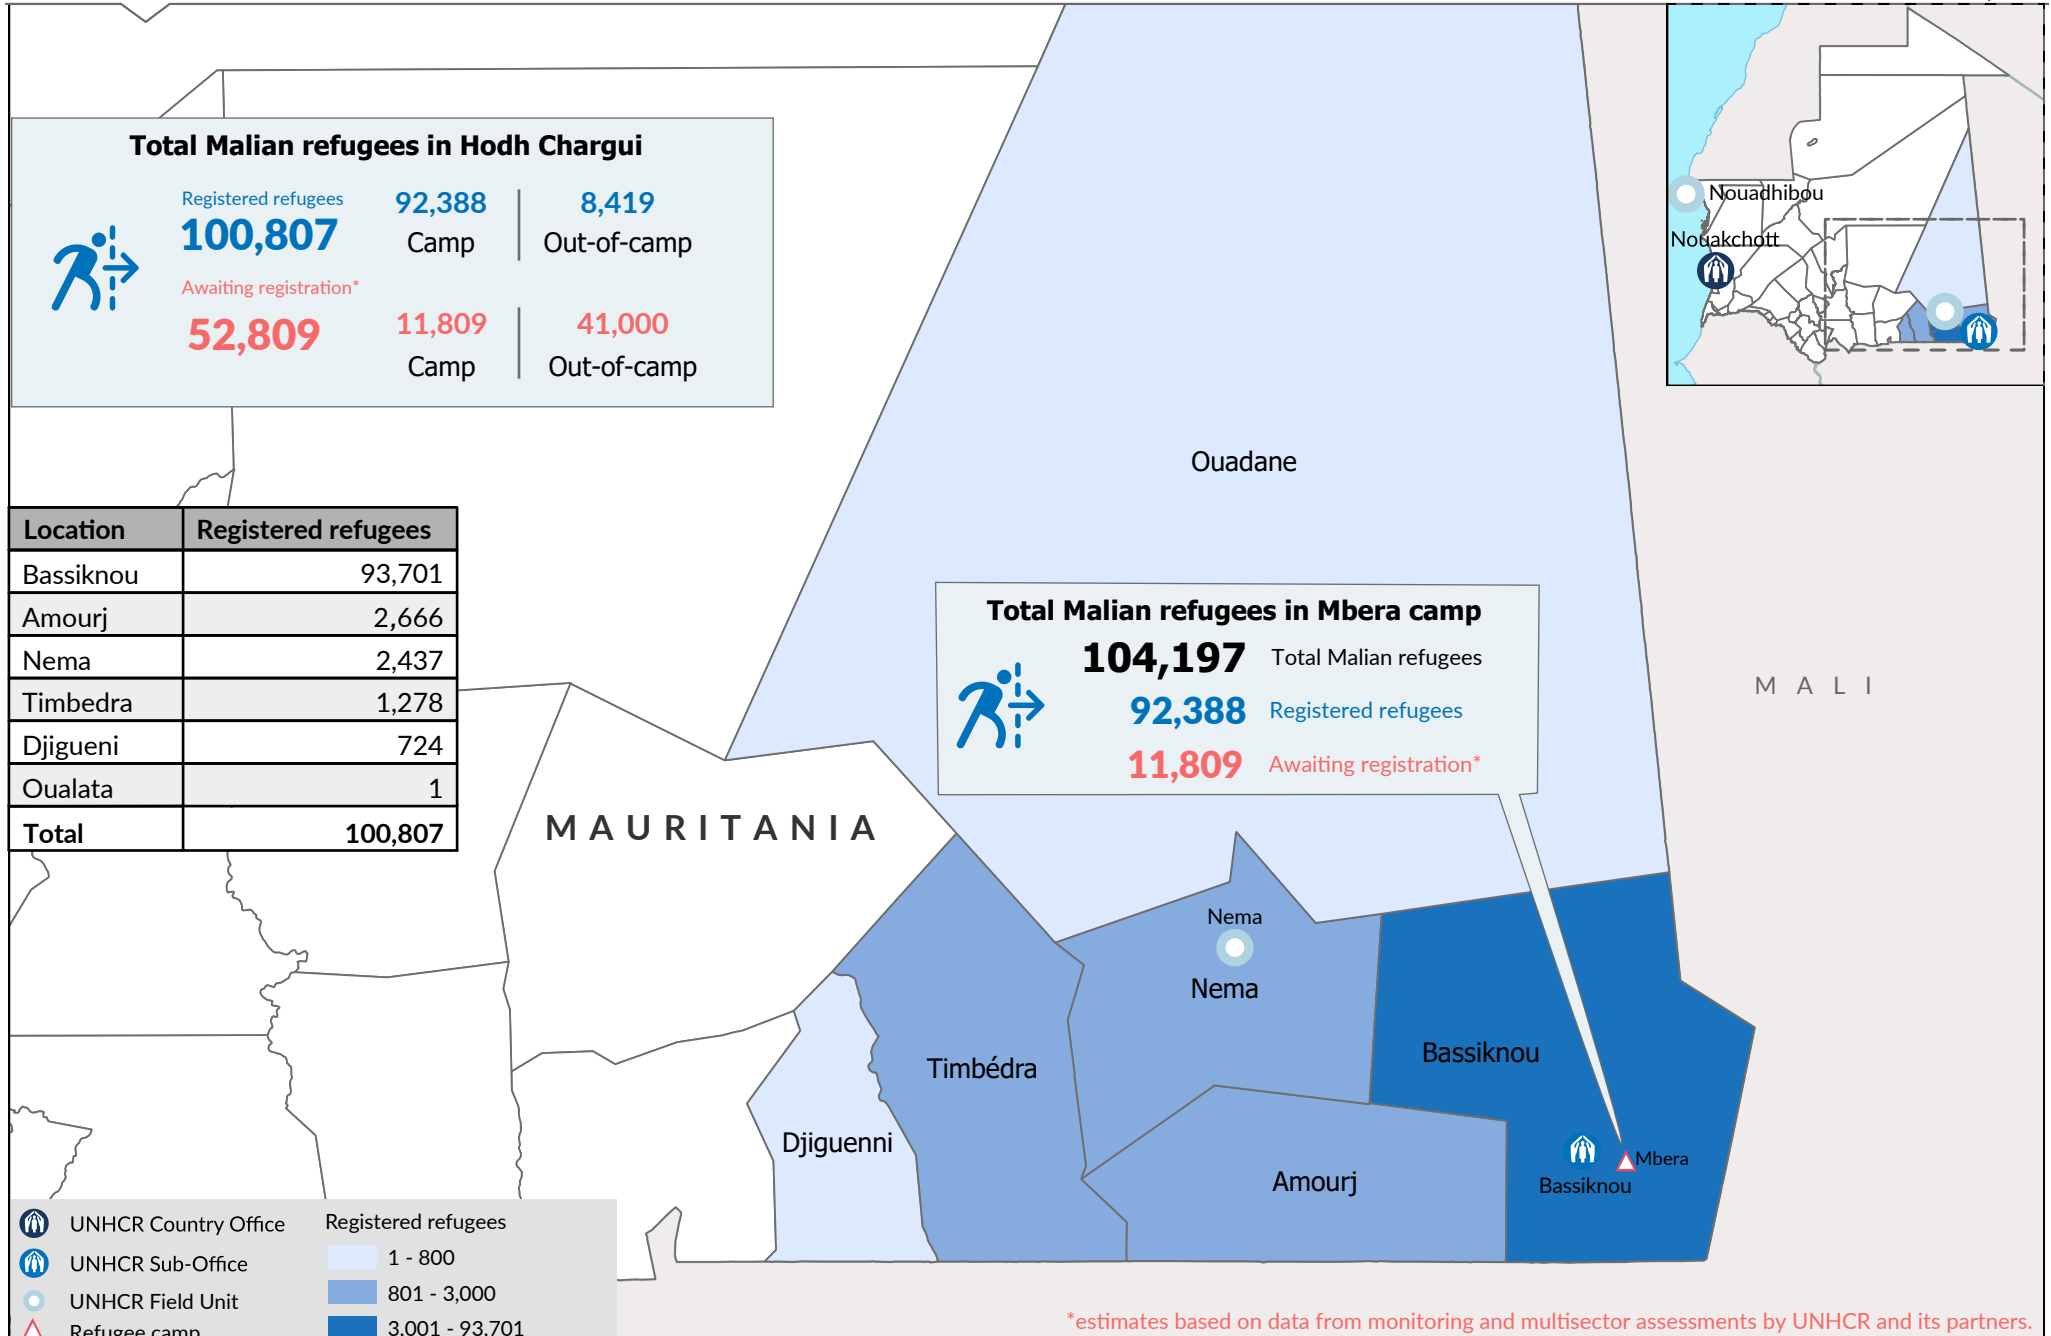

Estimated Malian refugee population in Hodh Chargui

as of 1 January 2024

*estimates based on data from monitoring and multisector assessments by UNHCR and its partners.

The boundaries and names shown and the designations used on this map do not imply official endorsement or acceptance by the United Nations.

Sources: UNCS, UNHCR Author: UNHCR - Mauritania