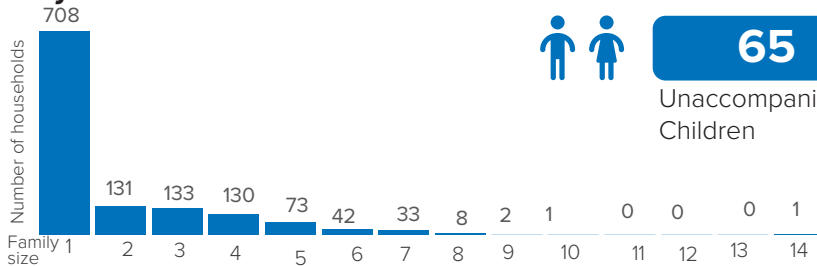

## Total Arrivals from Ethiopia

**2,857**

Individuals Registered  
Source: UNHCR, COR  
As of 31 December 2023

**1,262**

Households

Relocated from Um Gulja /Shagarap:

**70** **266**  
Households Individuals

## Family Size

## Introduction:

In response to the influx of Ethiopian refugees into eastern Sudan, UNHCR and the Government of Sudan, in collaboration with other partners, opened Babikre settlement in Gedaref State on 28 November 2021 to accommodate the refugees relocated from the transit centres at the border to this site. The majority of the refugees in Babikre settlement belong to Gemant ethnic group. As of end December 2023, the settlement accommodates 2,857 refugees, all of whom are biometrically registered and provided with assistance. The dashboard below presents the population profile for Babikre settlement.

## Top 4 Areas of Origin (Ethiopia Admin 3)