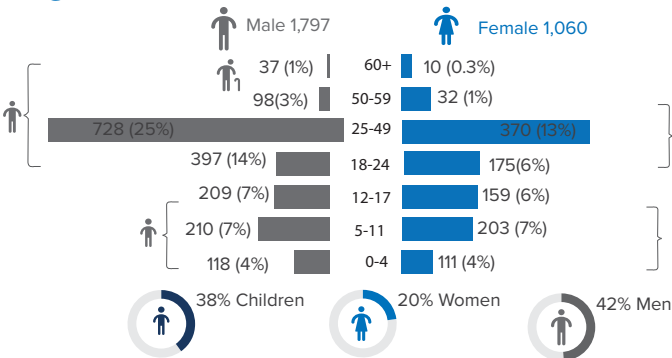

## Introduction:

In response to the influx of Ethiopian refugees into eastern Sudan, UNHCR and the Government of Sudan, in collaboration with other partners, opened Babikre settlement in Gedaref State on 28 November 2021 to accommodate the refugees relocated from the transit centres at the border to this site. The majority of the refugees in Babikre settlement belong to Gemant ethnic group. As of end December 2023, the settlement accommodates 2,857 refugees, all of whom are biometrically registered and provided with assistance. The dashboard below presents the population profile for Babikre settlement.

## Country of Origin

**2,676**

Ethiopians

**179**

Congo

**2**

Eritrean

## Age-Gender Breakdown

## Reproductive-Age Women/Girls