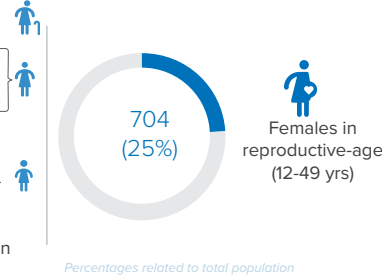

Reproductive-Age Women/Girls