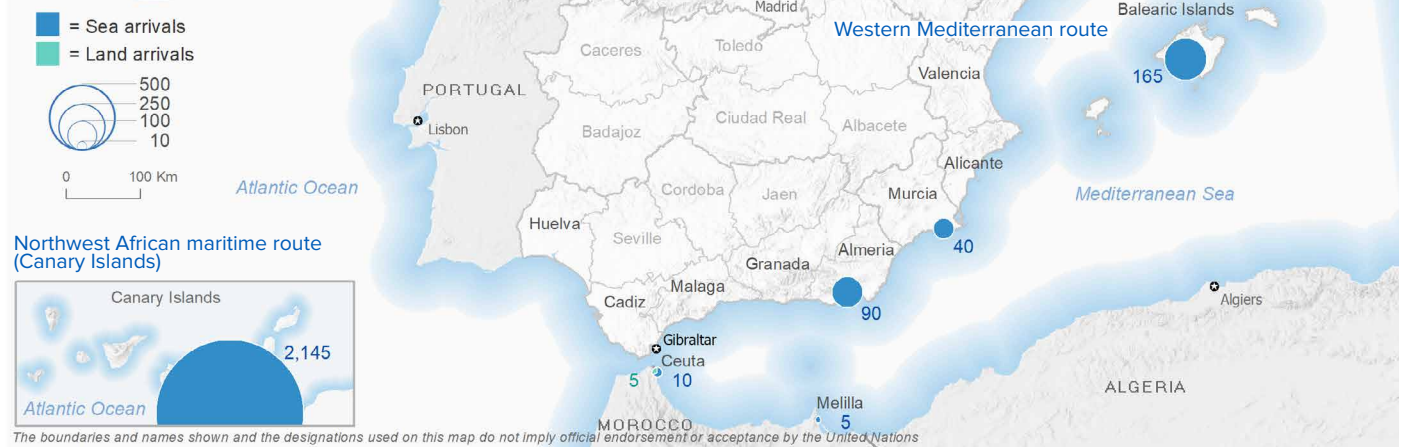

SPAIN Weekly snapshot - Week 4 (22 - 28 Jan 2024)

The charts below are based on figures from the Ministry of Interior and UNHCR estimates. All figures are provisional and subject to change

Refugees & migrants: sea and land arrivals in week 4¹