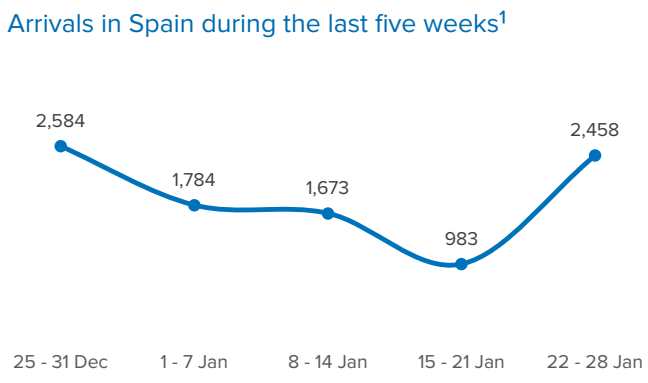

SPAIN Weekly snapshot - Week 4 (22 - 28 Jan 2024)

The charts below are based on figures from the Ministry of Interior and UNHCR estimates. All figures are provisional and subject to change

Refugees & migrants: sea and land arrivals in week 4¹