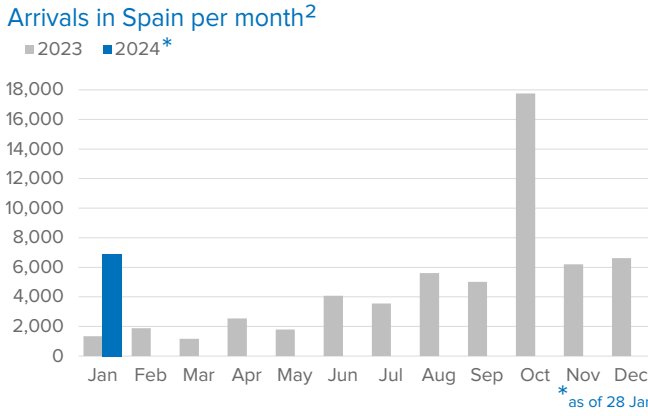

SPAIN Weekly snapshot - Week 4 (22 - 28 Jan 2024)

The charts below are based on figures from the Ministry of Interior and UNHCR estimates. All figures are provisional and subject to change

Refugees & migrants: sea and land arrivals in week 4¹