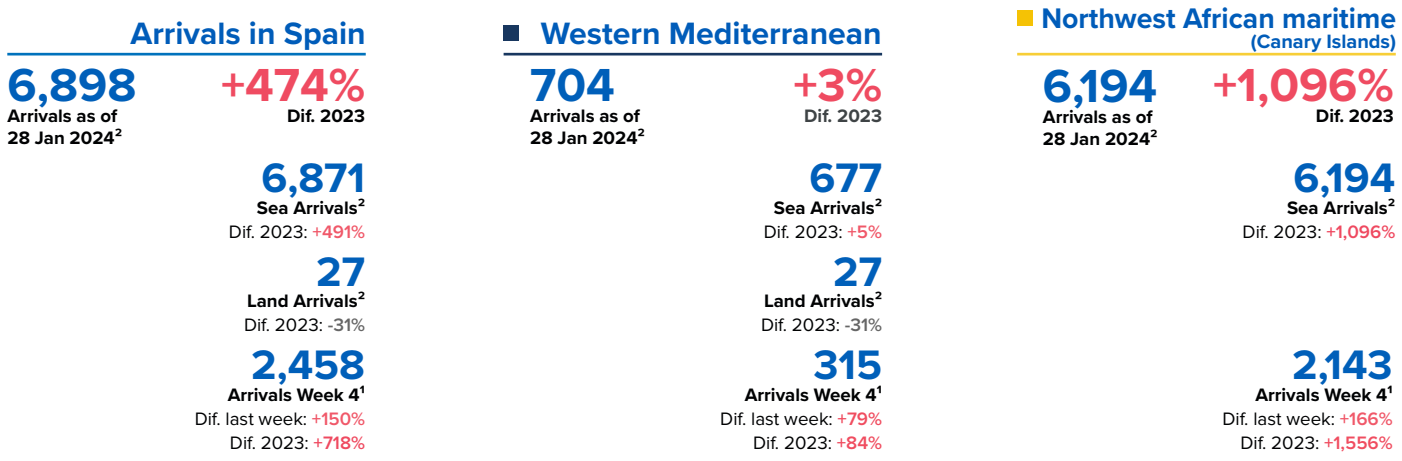

SPAIN Weekly snapshot - Week 4 (22 - 28 Jan 2024)

The charts below are based on figures from the Ministry of Interior and UNHCR estimates. All figures are provisional and subject to change

Refugees & migrants: sea and land arrivals in week 4¹