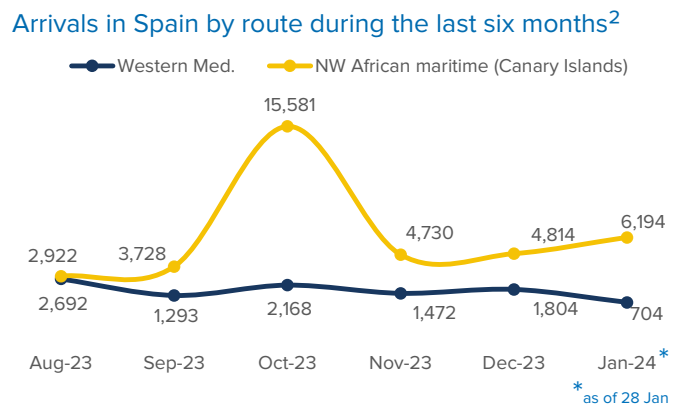

SPAIN Weekly snapshot - Week 4 (22 - 28 Jan 2024)

The charts below are based on figures from the Ministry of Interior and UNHCR estimates. All figures are provisional and subject to change

Refugees & migrants: sea and land arrivals in week 4¹