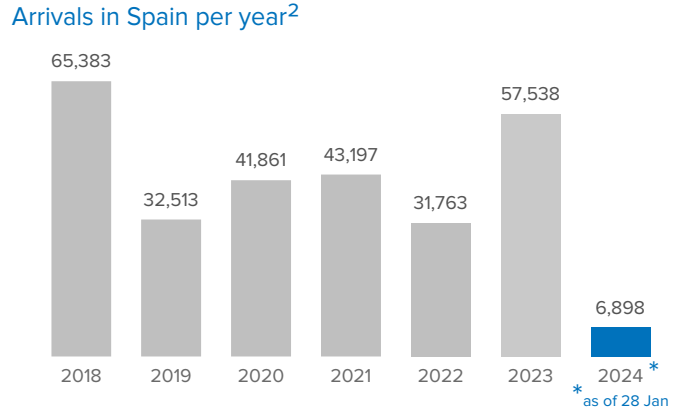

SPAIN Weekly snapshot - Week 4 (22 - 28 Jan 2024)

The charts below are based on figures from the Ministry of Interior and UNHCR estimates. All figures are provisional and subject to change

Refugees & migrants: sea and land arrivals in week 4¹