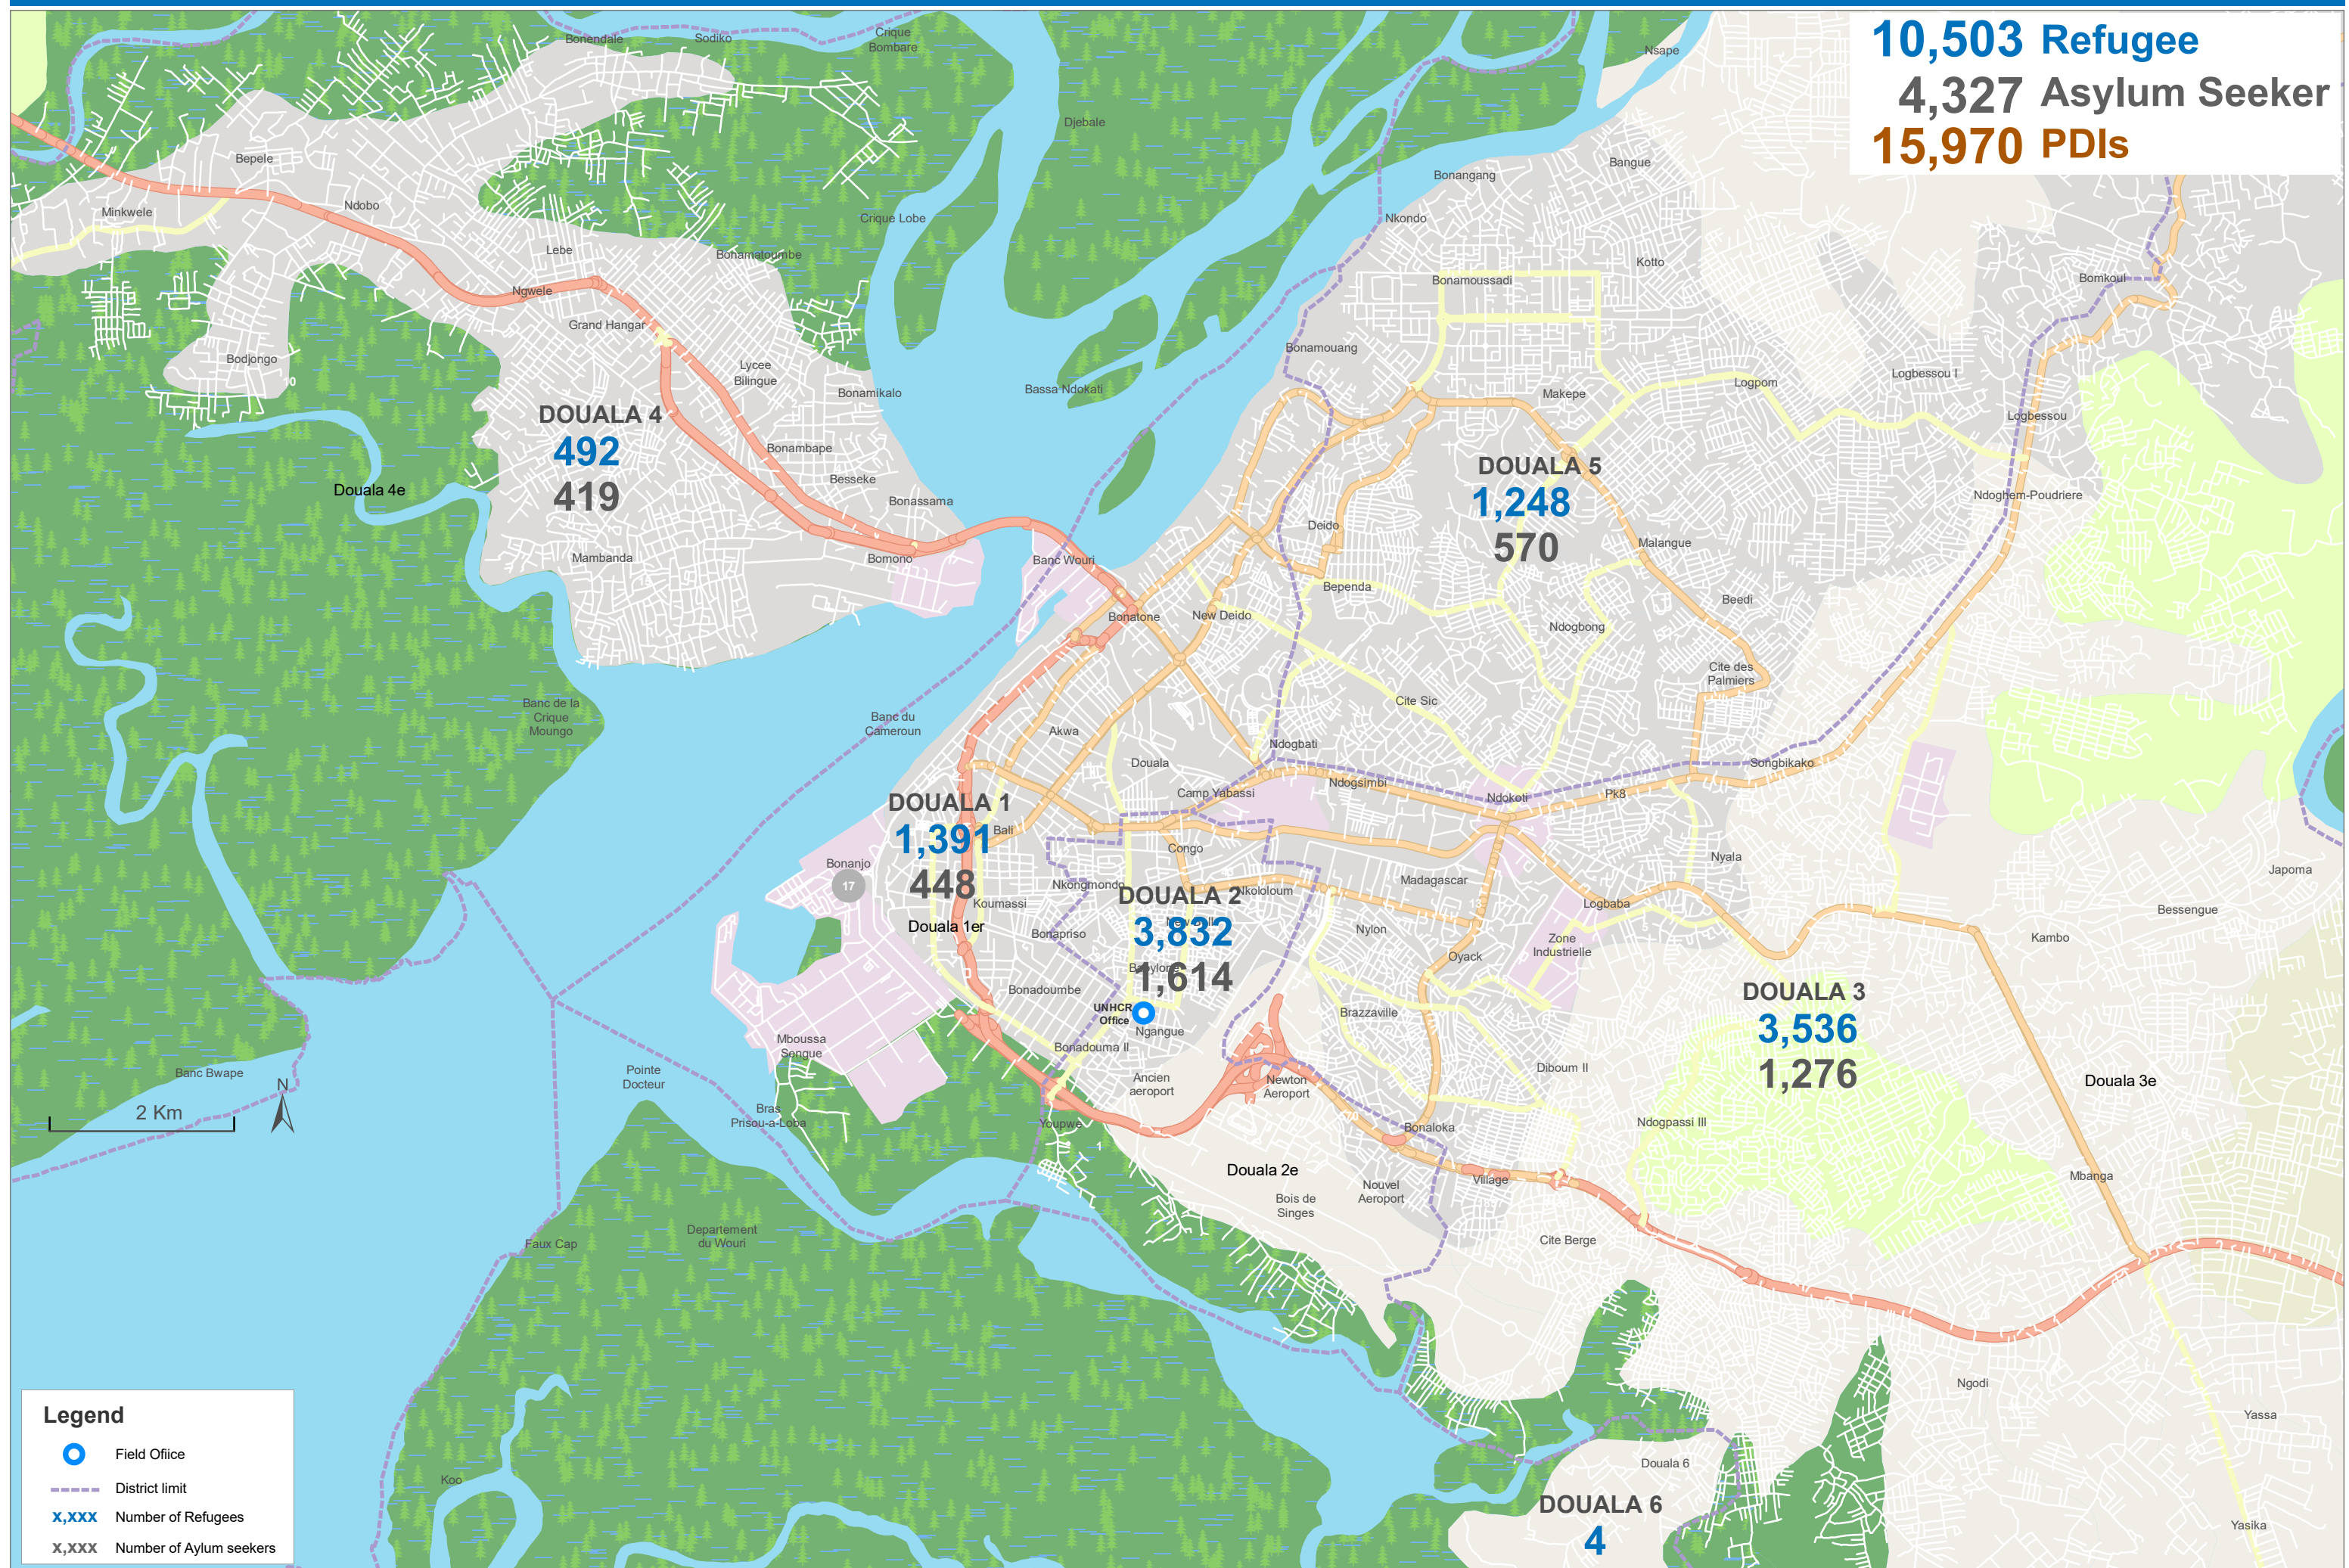

10,503 Refugee
4,327 Asylum Seeker
15,970 PDIs

Legend

- Field Office
- District limit
- X,XXX** Number of Refugees
- X,XXX** Number of Aylum seekers