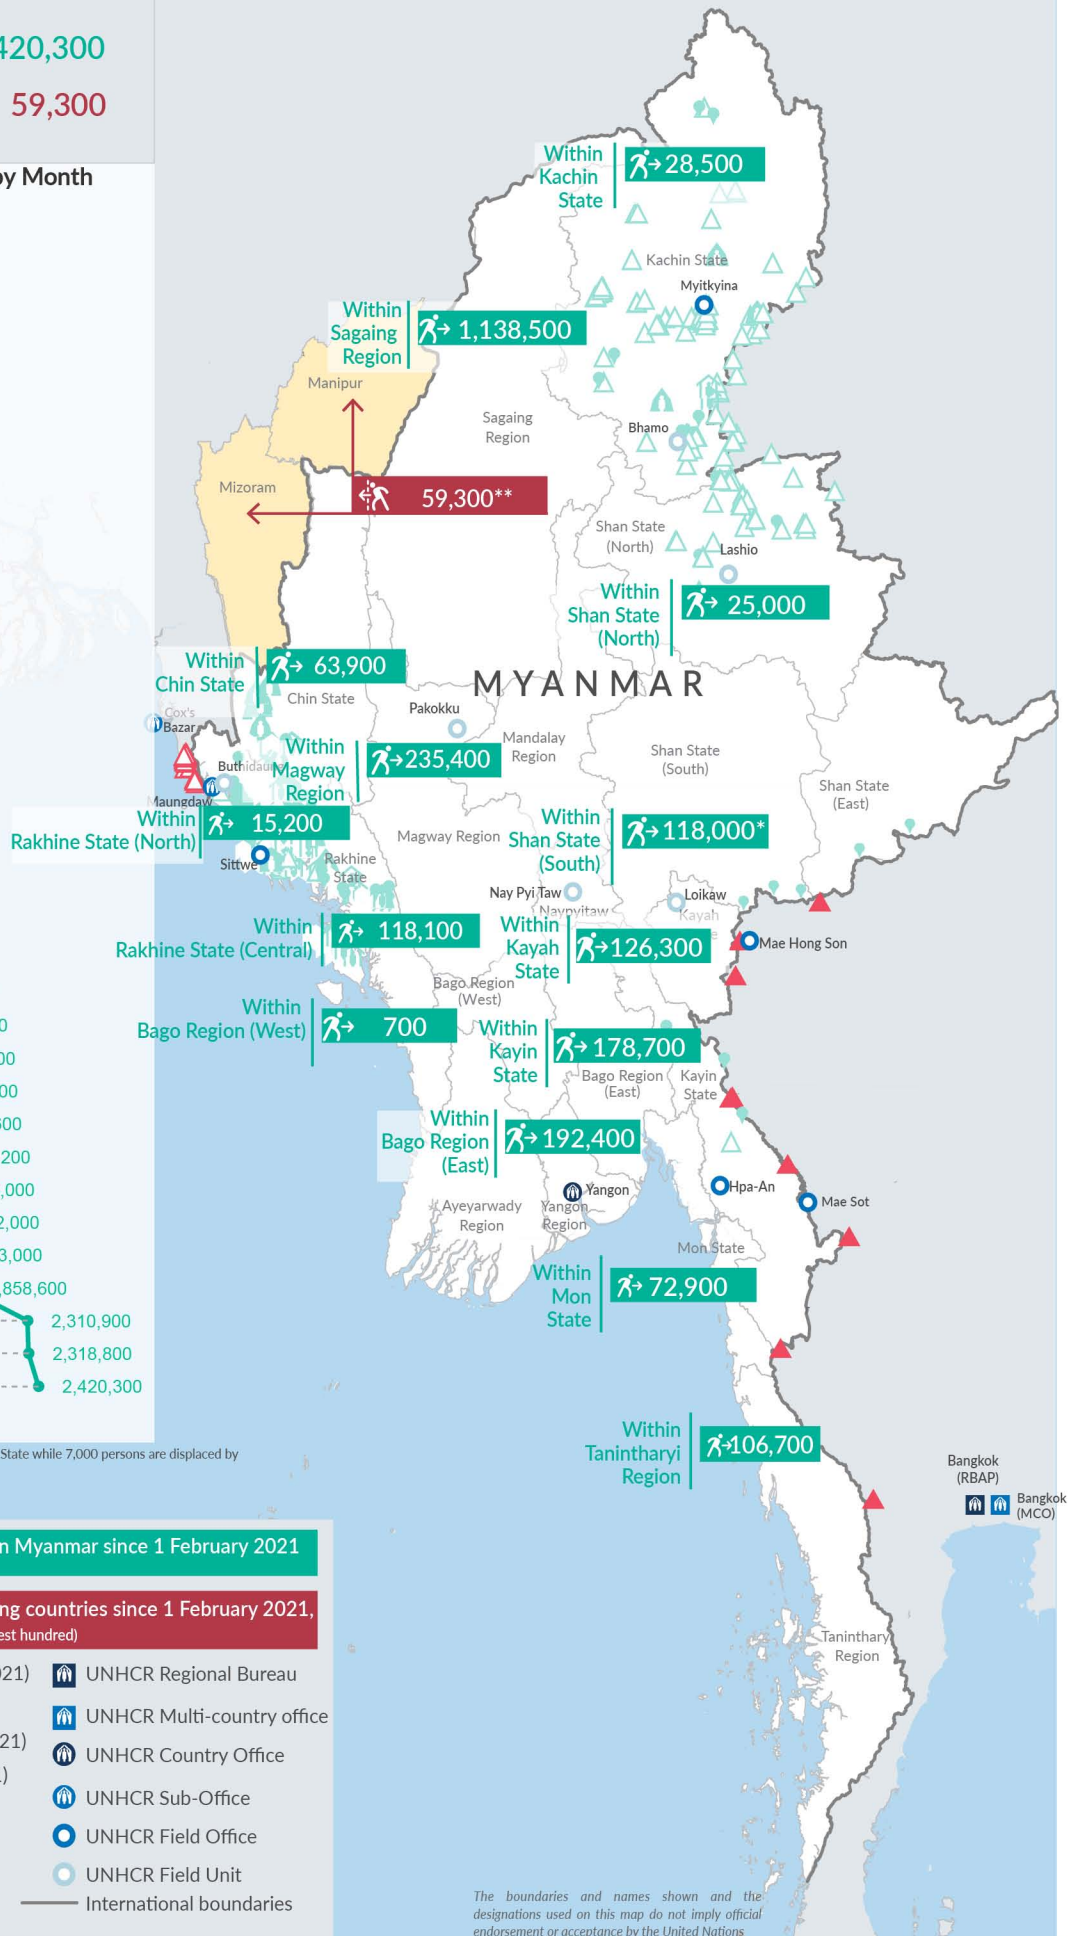

Key figures

Estimated # of IDPs → 2,420,300

Estimated # of displaced to neighbouring countries → 59,300

Source : UN in Myanmar

Estimated displacement figures by Month

*111,000 persons are displaced by armed conflict in neighbouring Kayah State while 7,000 persons are displaced by inter-EAO conflict between SSPP and RCSS.

**UN Estimates

***Range of figures was used while data collection was in progress.

Estimated internal displacement within Myanmar since 1 February 2021 (rounded to the nearest hundred)

Estimated displacement to neighbouring countries since 1 February 2021, who remain displaced (rounded to the nearest hundred)

The boundaries and names shown and the designations used on this map do not imply official endorsement or acceptance by the United Nations

Key figures

2,726,500

Estimated total IDPs within Myanmar

306,200
 Estimated # of IDPs displaced prior to 1 Feb 2021
 (As of 30 Jun, 2023)

2,420,300
 Estimated # of IDPs displaced post 1 Feb 2021
 (As of 19 Feb, 2024)

 Prior to 1 Feb 2021

 Post 1 Feb 2021

Source : UN in Myanmar

Estimated internal displacement within Myanmar Pre+Post 1 February 2021 (rounded to the nearest hundred)