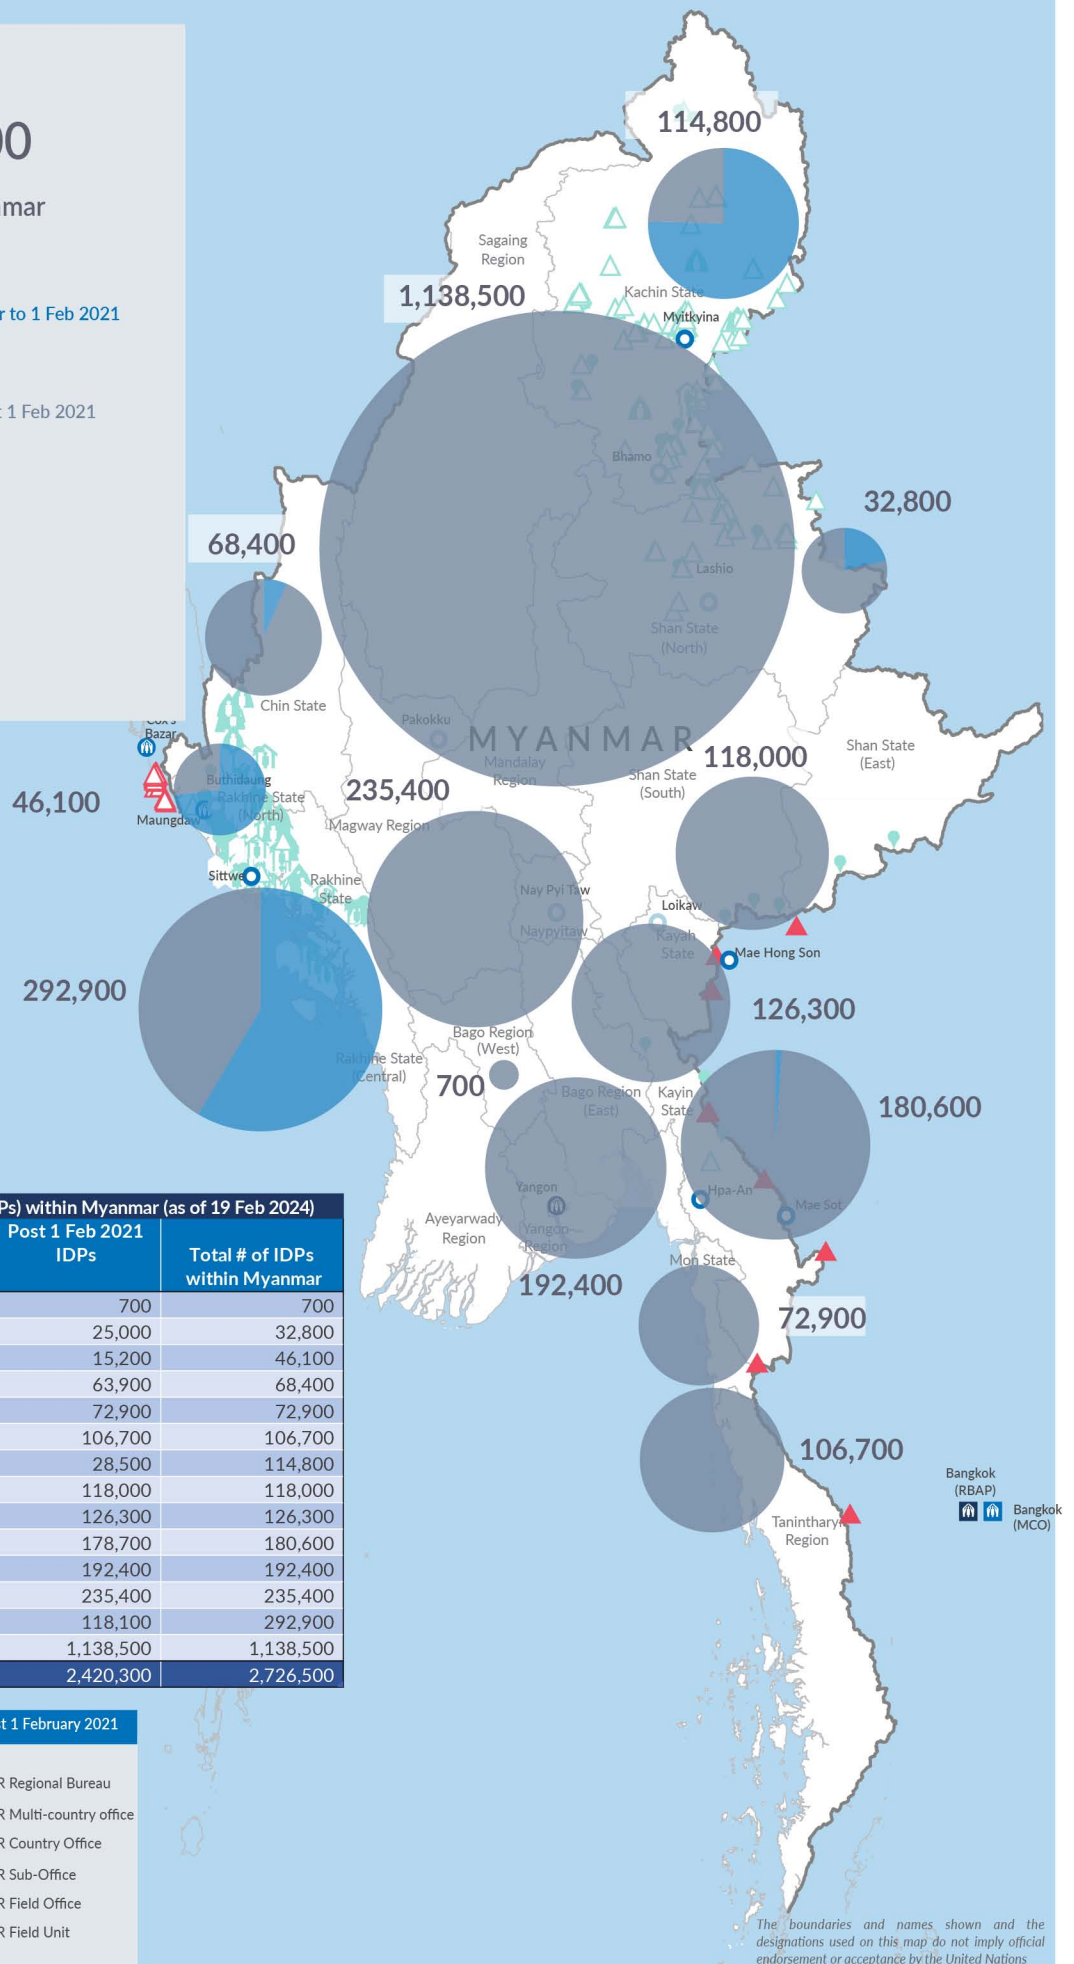

Key figures

Estimated # of IDPs → 2,420,300

Estimated # of displaced to neighbouring countries → 59,300

Source : UN in Myanmar

Estimated displacement figures by Month

*111,000 persons are displaced by armed conflict in neighbouring Kayah State while 7,000 persons are displaced by inter-EAO conflict between SSPP and RCSS.

**UN Estimates

***Range of figures was used while data collection was in progress.

Estimated internal displacement within Myanmar since 1 February 2021 (rounded to the nearest hundred)

Estimated displacement to neighbouring countries since 1 February 2021, who remain displaced (rounded to the nearest hundred)

The boundaries and names shown and the designations used on this map do not imply official endorsement or acceptance by the United Nations

Key figures

2,726,500

Estimated total IDPs within Myanmar

306,200
 Estimated # of IDPs displaced prior to 1 Feb 2021
 (As of 30 Jun, 2023)

2,420,300
 Estimated # of IDPs displaced post 1 Feb 2021
 (As of 19 Feb, 2024)

 Prior to 1 Feb 2021

 Post 1 Feb 2021

Source : UN in Myanmar

Estimated internal displacement within Myanmar Pre+Post 1 February 2021 (rounded to the nearest hundred)