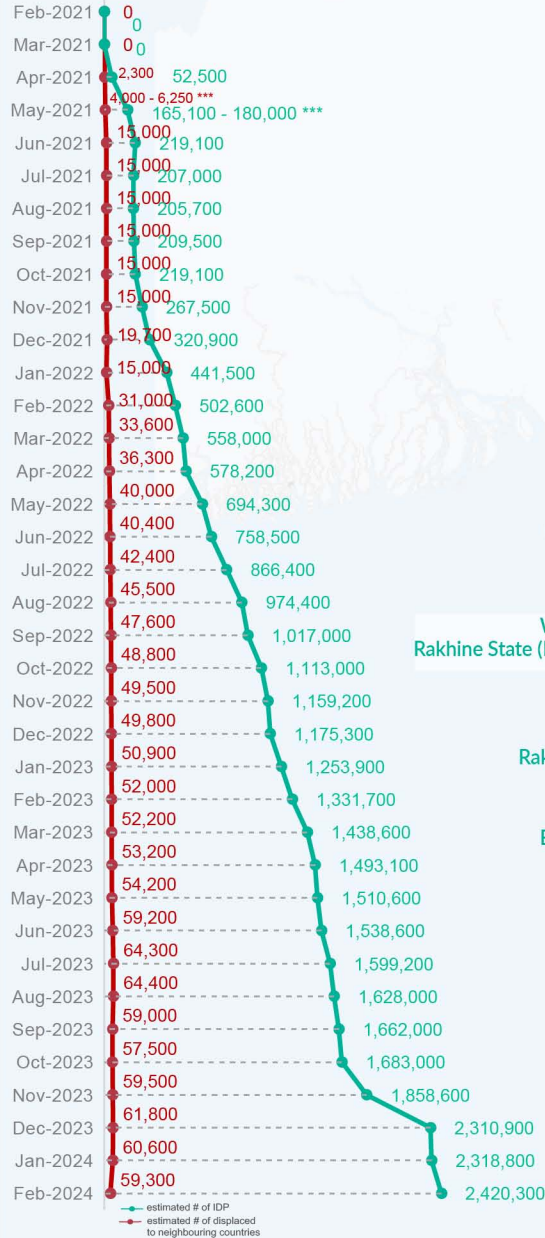

Key figures

Estimated # of IDPs → 2,420,300

Estimated # of displaced to neighbouring countries → 59,300

Source : UN in Myanmar

Estimated displacement figures by Month

*111,000 persons are displaced by armed conflict in neighbouring Kayah State while 7,000 persons are displaced by inter-EAO conflict between SSPP and RCSS.

**UN Estimates

***Range of figures was used while data collection was in progress.

Estimated internal displacement within Myanmar since 1 February 2021 (rounded to the nearest hundred)

Estimated displacement to neighbouring countries since 1 February 2021, who remain displaced (rounded to the nearest hundred)

The boundaries and names shown and the designations used on this map do not imply official endorsement or acceptance by the United Nations

Key figures

2,726,500

Estimated total IDPs within Myanmar

306,200
 Estimated # of IDPs displaced prior to 1 Feb 2021
 (As of 30 Jun, 2023)

2,420,300
 Estimated # of IDPs displaced post 1 Feb 2021
 (As of 19 Feb, 2024)

 Prior to 1 Feb 2021

 Post 1 Feb 2021

Source : UN in Myanmar

Estimated internal displacement within Myanmar Pre+Post 1 February 2021 (rounded to the nearest hundred)