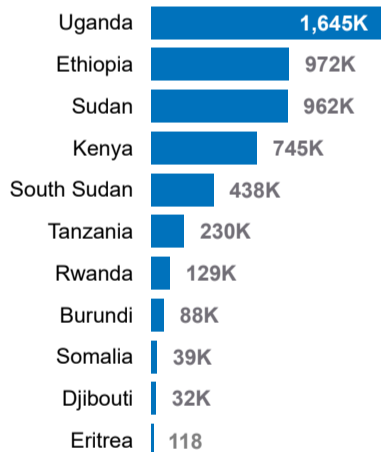

Key Population Statistics

Sudan Situation

1.1M
Sudanese Refugees
Post 15 Apr 2023

9.1M
Internally Displaced in Sudan

962K
Refugees hosted in Sudan

0
Refugee returnees in 2024

South Sudan Situation

2.3M
South Sudanese Refugees

2.0M
Internally Displaced in South Sudan

438K
Refugees hosted in South Sudan

71K
Refugee returnees in 2024

Ethiopia Situation

153K
Ethiopian Refugees

3.5M
Internally Displaced in Ethiopia

972K
Refugees hosted in Ethiopia

2K
Refugee returnees in 2024

Somalia Situation

842K*
Somali Refugees

3.9M
Internally Displaced in Somalia

39K
Refugees hosted in Somalia

68
Refugee returnees in 2024

*Yemen figure as of Nov 2023

Burundi Situation

326K
Burundi Refugees

74K
Internally Displaced in Burundi

88K
Refugees hosted in Burundi

1,591
Refugee returnees in 2024

Refugees and Asylum seekers by CoA

Total IDPs by host country

Stateless Persons by host country