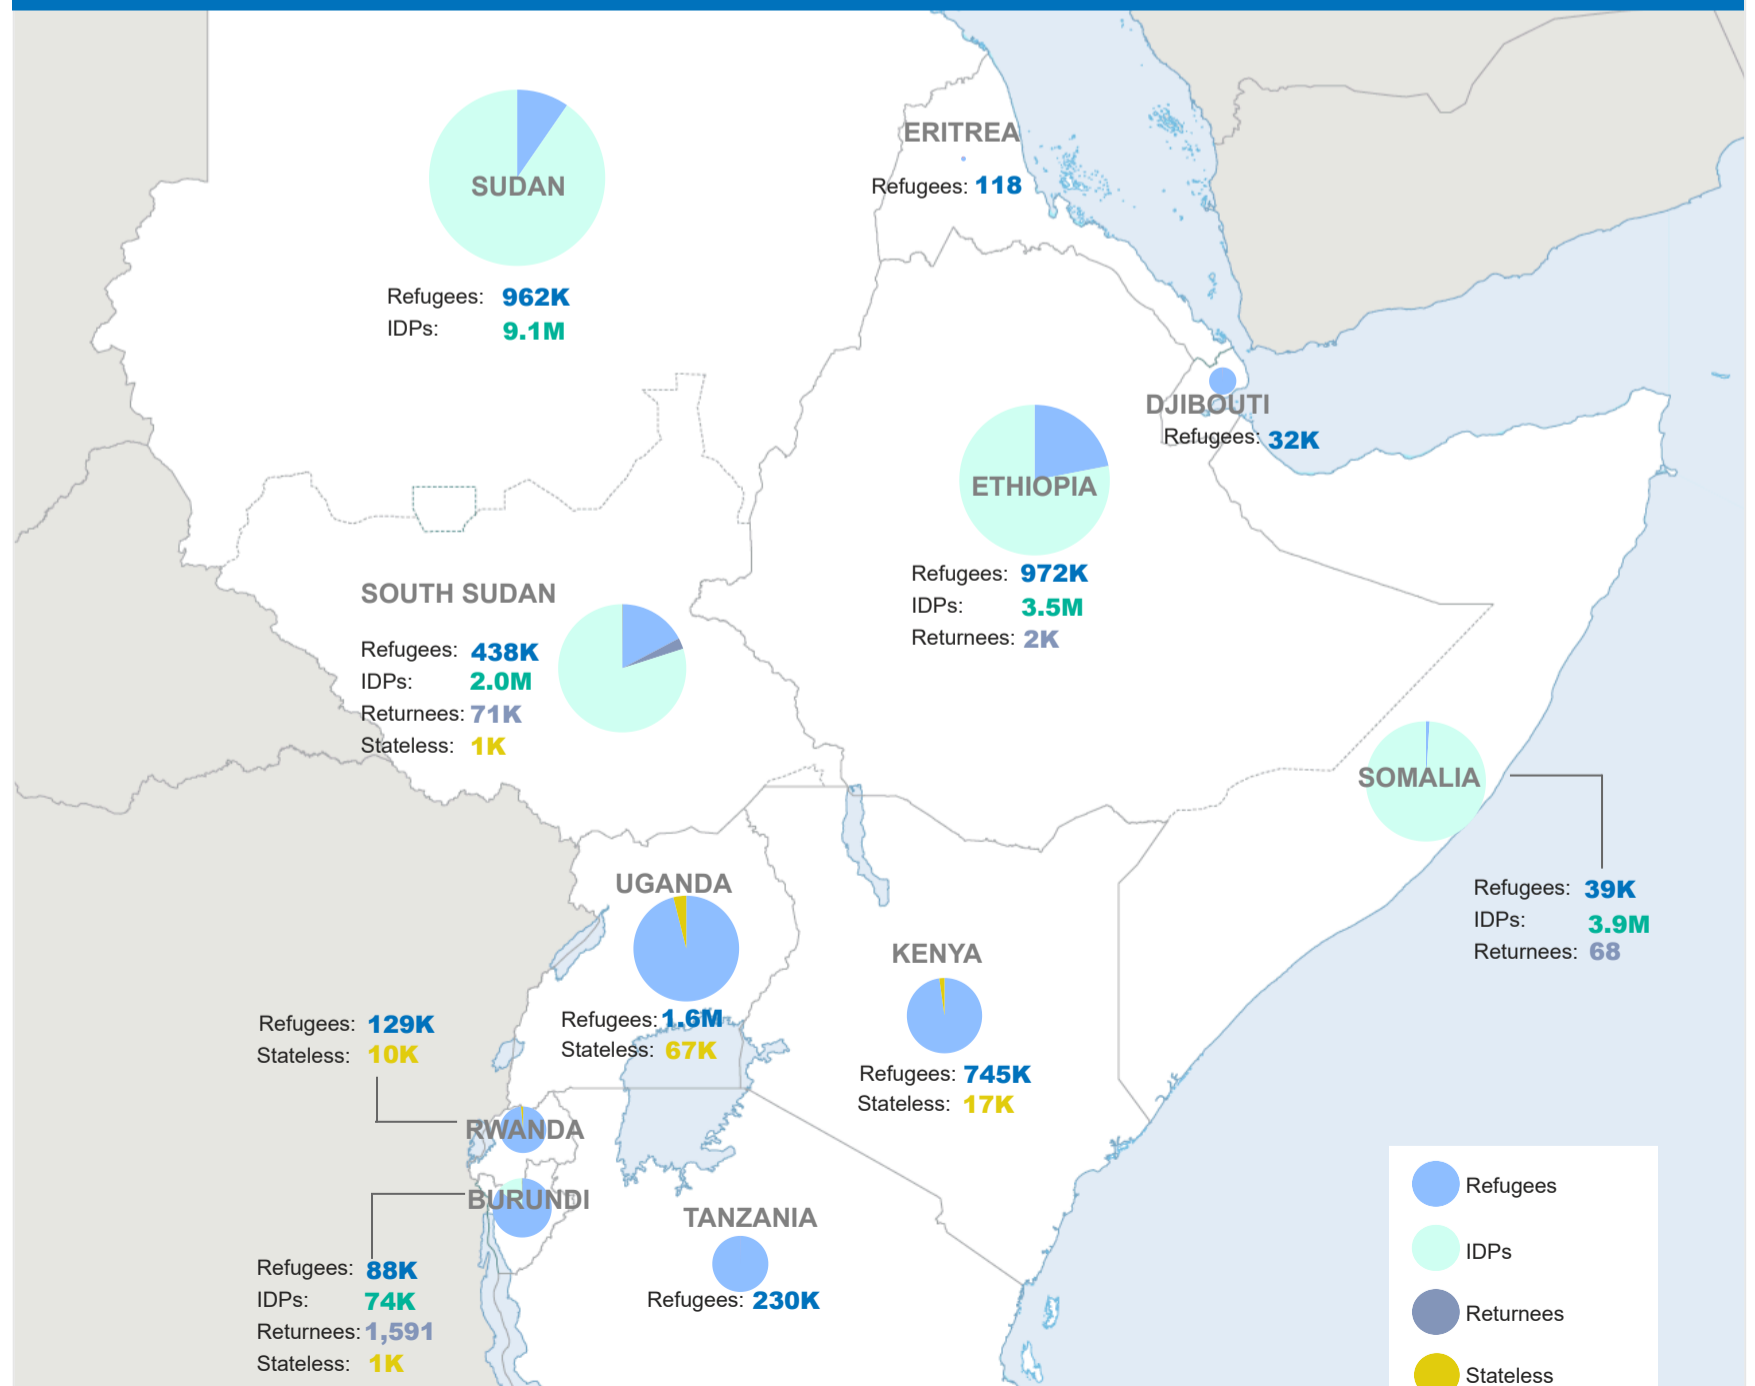

The boundaries and names shown and the designations used on this map do not imply official endorsement or acceptance by the United Nations