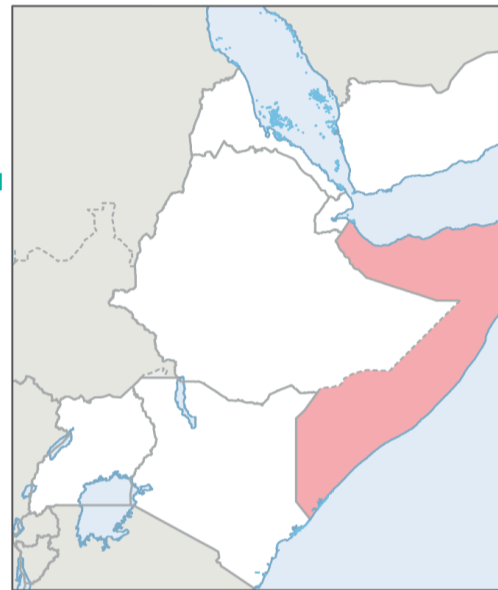

Key Population Statistics

Sudan Situation

1.1M
Sudanese Refugees
Post 15 Apr 2023

9.1M
Internally Displaced in Sudan

962K
Refugees hosted in Sudan

0
Refugee returnees in 2024

South Sudan Situation

2.3M
South Sudanese Refugees

2.0M
Internally Displaced in South Sudan

438K
Refugees hosted in South Sudan

71K
Refugee returnees in 2024

Ethiopia Situation

153K
Ethiopian Refugees

3.5M
Internally Displaced in Ethiopia

972K
Refugees hosted in Ethiopia

2K
Refugee returnees in 2024

Somalia Situation

842K*
Somali Refugees

3.9M
Internally Displaced in Somalia

39K
Refugees hosted in Somalia

68
Refugee returnees in 2024

*Yemen figure as of Nov 2023

Burundi Situation

Refugee Returnees in 2024

Total Refugees, Asylum- Seekers, Refugees Returnees and IDPs in the EHAGL Region

The boundaries and names shown and the designations used on this map do not imply official endorsement or acceptance by the United Nations