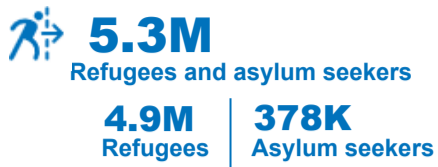

Key Population Statistics

Sudan Situation

1.1M
Sudanese Refugees
Post 15 Apr 2023

9.1M
Internally Displaced in Sudan

962K
Refugees hosted in Sudan

0
Refugee returnees in 2024

South Sudan Situation

2.3M
South Sudanese Refugees

2.0M
Internally Displaced in South Sudan

438K
Refugees hosted in South Sudan

71K
Refugee returnees in 2024

Ethiopia Situation

153K
Ethiopian Refugees

3.5M
Internally Displaced in Ethiopia

972K
Refugees hosted in Ethiopia