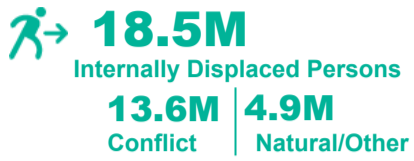

Key Population Statistics

Sudan Situation

1.1M
Sudanese Refugees
Post 15 Apr 2023

9.1M
Internally Displaced in Sudan

962K
Refugees hosted in Sudan

0
Refugee returnees in 2024

South Sudan Situation

2.3M
South Sudanese Refugees

2.0M
Internally Displaced in South Sudan

438K
Refugees hosted in South Sudan

71K
Refugee returnees in 2024

Ethiopia Situation

153K
Ethiopian Refugees

3.5M
Internally Displaced in Ethiopia

972K
Refugees hosted in Ethiopia