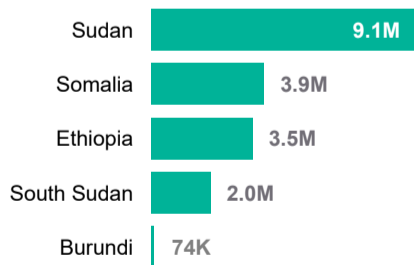

2.0M
Internally Displaced in South Sudan

438K
Refugees hosted in South Sudan

71K
Refugee returnees in 2024

Ethiopia Situation

153K
Ethiopian Refugees

3.5M
Internally Displaced in Ethiopia

972K
Refugees hosted in Ethiopia

2K
Refugee returnees in 2024

Somalia Situation

842K*
Somali Refugees

3.9M
Internally Displaced in Somalia

39K
Refugees hosted in Somalia

68
Refugee returnees in 2024

*Yemen figure as of Nov 2023

Burundi Situation

326K
Burundi Refugees

74K
Internally Displaced in Burundi

88K
Refugees hosted in Burundi

1,591
Refugee returnees in 2024

Refugees and Asylum seekers by CoA

Total IDPs by host country

Stateless Persons by host country