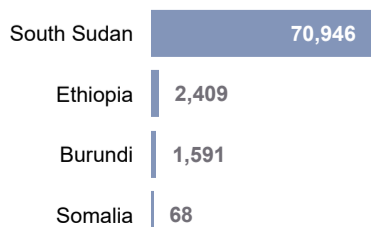

2.0M
Internally Displaced in South Sudan

438K
Refugees hosted in South Sudan

71K
Refugee returnees in 2024

Ethiopia Situation

153K
Ethiopian Refugees

3.5M
Internally Displaced in Ethiopia

972K
Refugees hosted in Ethiopia

2K
Refugee returnees in 2024

Somalia Situation

842K*
Somali Refugees

3.9M
Internally Displaced in Somalia

39K
Refugees hosted in Somalia

68
Refugee returnees in 2024

*Yemen figure as of Nov 2023

Burundi Situation

326K
Burundi Refugees

74K
Internally Displaced in Burundi

88K
Refugees hosted in Burundi

1,591
Refugee returnees in 2024

Refugees and Asylum seekers by CoA

Total IDPs by host country

Stateless Persons by host country

Refugee Returnees in 2024

Total Refugees, Asylum- Seekers, Refugees Returnees and IDPs in the EHAGL Region

The boundaries and names shown and the designations used on this map do not imply official endorsement or acceptance by the United Nations