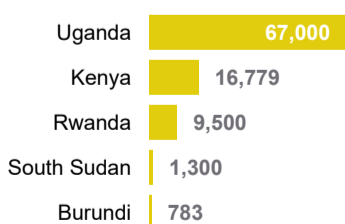

2.0M
Internally Displaced in South Sudan

438K
Refugees hosted in South Sudan

71K
Refugee returnees in 2024

Ethiopia Situation

153K
Ethiopian Refugees

3.5M
Internally Displaced in Ethiopia

972K
Refugees hosted in Ethiopia

2K
Refugee returnees in 2024

Somalia Situation

842K*
Somali Refugees

3.9M
Internally Displaced in Somalia

39K
Refugees hosted in Somalia

68
Refugee returnees in 2024

*Yemen figure as of Nov 2023

Burundi Situation

326K
Burundi Refugees

74K
Internally Displaced in Burundi

88K
Refugees hosted in Burundi

1,591
Refugee returnees in 2024

Refugees and Asylum seekers by CoA

Total IDPs by host country

Stateless Persons by host country

Refugee Returnees in 2024

Total Refugees, Asylum- Seekers, Refugees Returnees and IDPs in the EHAGL Region

The boundaries and names shown and the designations used on this map do not imply official endorsement or acceptance by the United Nations