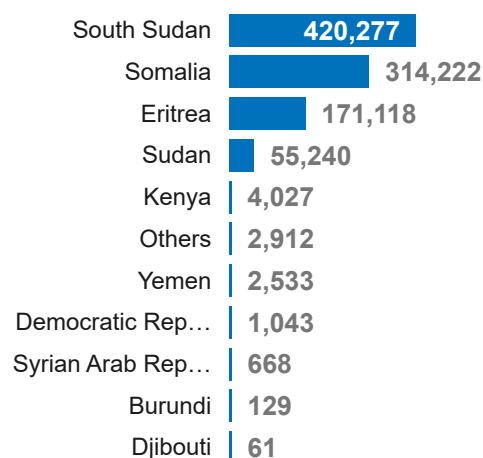

**153K**  
Ethiopian refugees and asylum seekers  
in neighbouring countries

**3.5M**  
Internally Displaced Persons

**2.6M**  
Conflict induced IDPs in Ethiopia

**0.9M**  
Natural Disaster IDPs in Ethiopia

**2K**  
Ethiopia Returnees in 2024

**972K**  
Refugees and asylum seekers in  
Ethiopia

**Ethiopian Refugees by Country of Asylum**

**Refugees in Ethiopia by Country of Origin**

**Age and gender breakdown**