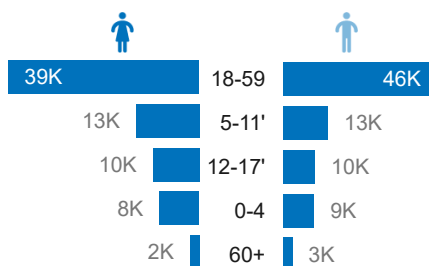

**153K**  
Ethiopian refugees and asylum seekers  
in neighbouring countries

**3.5M**  
Internally Displaced Persons

**2.6M**  
Conflict induced IDPs in Ethiopia

**0.9M**  
Natural Disaster IDPs in Ethiopia

**2K**  
Ethiopia Returnees in 2024

**972K**  
Refugees and asylum seekers in  
Ethiopia

**Ethiopian Refugees by Country of Asylum**

**Refugees in Ethiopia by Country of Origin**

**Age and gender breakdown**