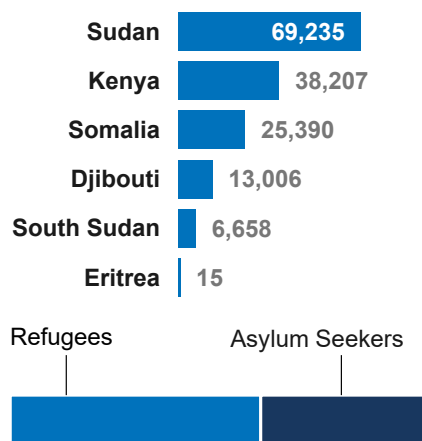

**153K**  
Ethiopian refugees and asylum seekers  
in neighbouring countries

**3.5M**  
Internally Displaced Persons

**2.6M**  
Conflict induced IDPs in Ethiopia

**0.9M**  
Natural Disaster IDPs in Ethiopia

**2K**  
Ethiopia Returnees in 2024

**972K**  
Refugees and asylum seekers in  
Ethiopia

**Ethiopian Refugees by Country of Asylum**

**Refugees in Ethiopia by Country of Origin**

**Age and gender breakdown**