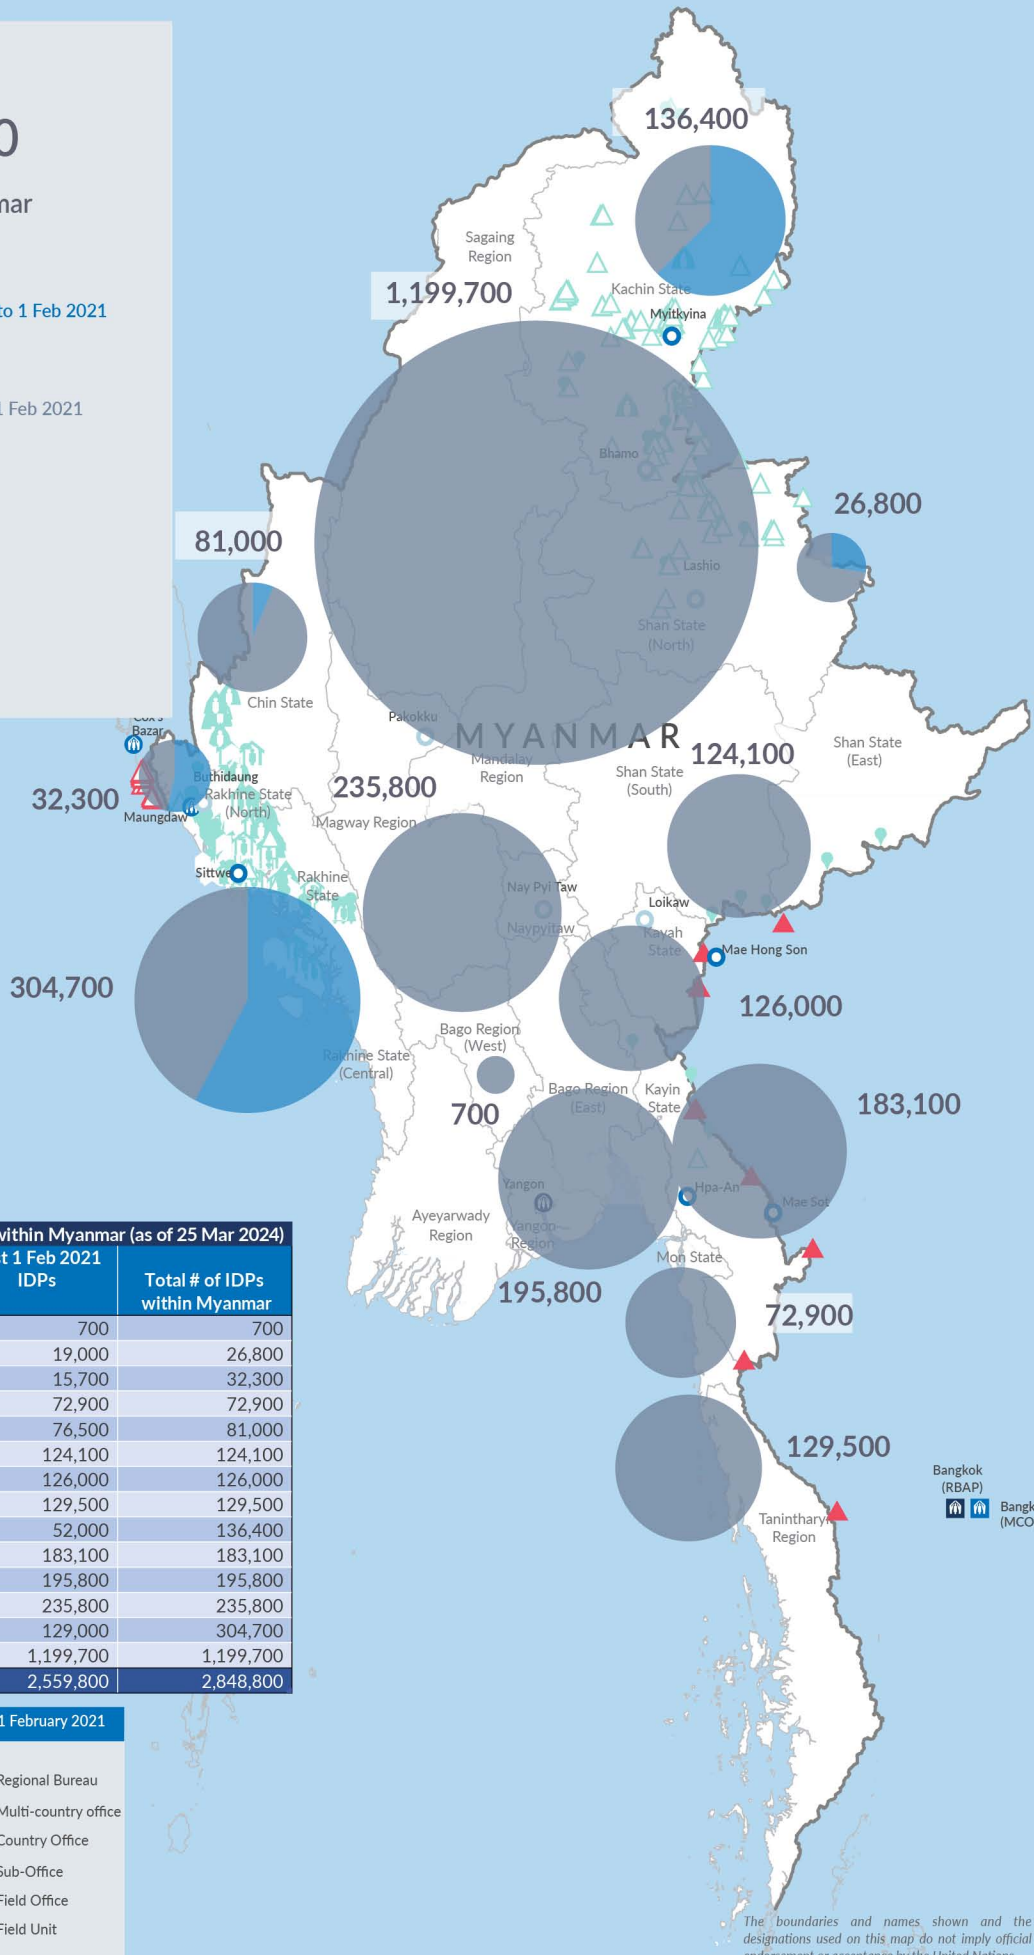

Key figures

Estimated # of IDPs → **2,559,800**
 Estimated # of displaced to neighbouring countries → **59,500**

Source : UN in Myanmar

Estimated displacement figures by Month

*117,100 persons are displaced by armed conflict in neighbouring Kayah State while 7,000 persons are displaced by inter-EAO conflict between SSPP and RCSS.

**UN Estimates

***Range of figures was used while data collection was in progress.

Estimated internal displacement within Myanmar since 1 February 2021 (rounded to the nearest hundred)

Estimated displacement to neighbouring countries since 1 February 2021, who remain displaced (rounded to the nearest hundred)

The boundaries and names shown and the designations used on this map do not imply official endorsement or acceptance by the United Nations

Key figures

2,848,800

Estimated total IDPs within Myanmar

289,000
 Estimated # of IDPs displaced prior to 1 Feb 2021
(As of 31 Dec, 2023)

2,559,800
 Estimated # of IDPs displaced post 1 Feb 2021
(As of 25 Mar, 2024)
 Prior to 1 Feb 2021

 Post 1 Feb 2021

Source : UN in Myanmar

State/Region	Prior to 1 Feb 2021 IDPs	Post 1 Feb 2021 IDPs	Total # of IDPs within Myanmar
Bago Region (West)	-	700	700
Shan State (North)	7,800	19,000	26,800
Rakhine State (North)	16,600	15,700	32,300
Mon State	-	72,900	72,900
Chin State	4,500	76,500	81,000
Shan State (South)	-	124,100	124,100
Kayah State	-	126,000	126,000
Tanintharyi Region	-	129,500	129,500
Kachin State	84,400	52,000	136,400
Kayin State	-	183,100	183,100
Bago Region (East)	-	195,800	195,800
Magway Region	-	235,800	235,800
Rakhine State (Central)	175,700	129,000	304,700
Sagaing Region	-	1,199,700	1,199,700
Grand Total	289,000	2,559,800	2,848,800