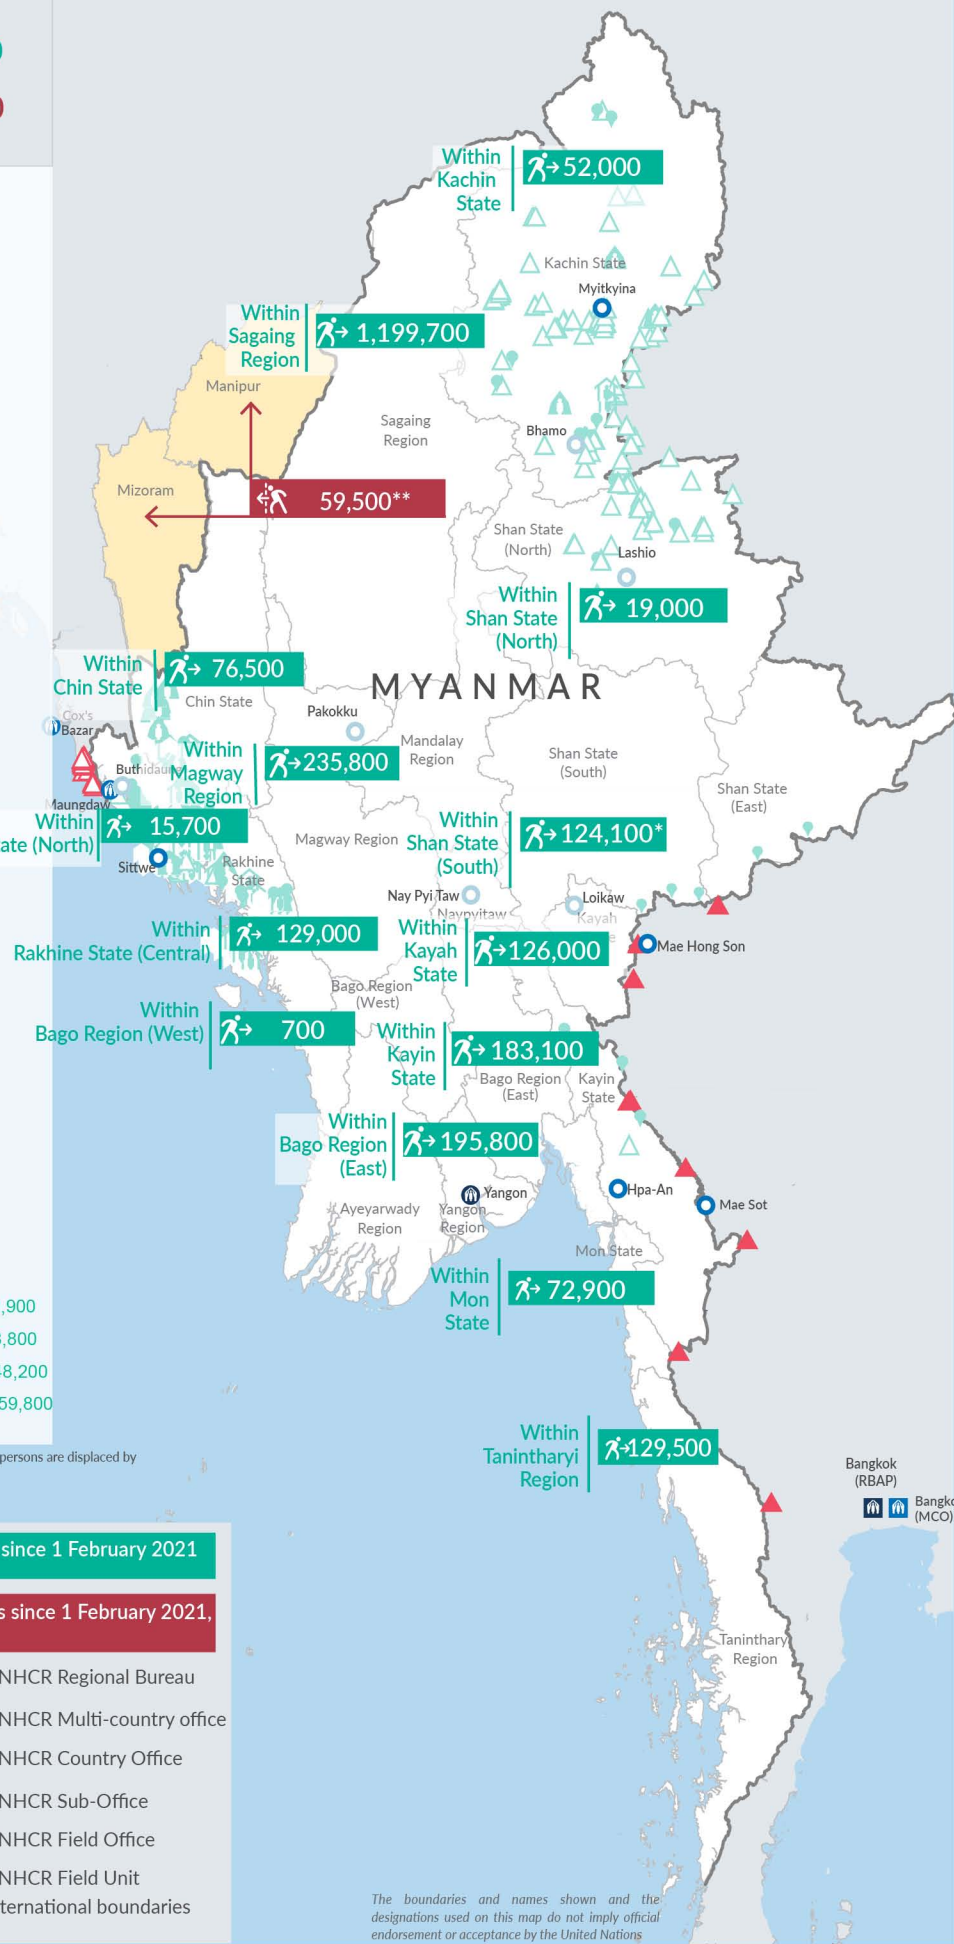

Key figures

Estimated # of IDPs → **2,559,800**
 Estimated # of displaced to neighbouring countries → **59,500**

Source : UN in Myanmar

Estimated displacement figures by Month

*117,100 persons are displaced by armed conflict in neighbouring Kayah State while 7,000 persons are displaced by inter-EAO conflict between SSPP and RCSS.

**UN Estimates

***Range of figures was used while data collection was in progress.

Estimated internal displacement within Myanmar since 1 February 2021 (rounded to the nearest hundred)

Estimated displacement to neighbouring countries since 1 February 2021, who remain displaced (rounded to the nearest hundred)

The boundaries and names shown and the designations used on this map do not imply official endorsement or acceptance by the United Nations

Key figures

2,848,800

Estimated total IDPs within Myanmar

289,000
 Estimated # of IDPs displaced prior to 1 Feb 2021
(As of 31 Dec, 2023)

2,559,800
 Estimated # of IDPs displaced post 1 Feb 2021
(As of 25 Mar, 2024)
 Prior to 1 Feb 2021

 Post 1 Feb 2021

Source : UN in Myanmar

State/Region	Prior to 1 Feb 2021 IDPs	Post 1 Feb 2021 IDPs	Total # of IDPs within Myanmar
Bago Region (West)	-	700	700
Shan State (North)	7,800	19,000	26,800
Rakhine State (North)	16,600	15,700	32,300
Mon State	-	72,900	72,900
Chin State	4,500	76,500	81,000
Shan State (South)	-	124,100	124,100
Kayah State	-	126,000	126,000
Tanintharyi Region	-	129,500	129,500
Kachin State	84,400	52,000	136,400
Kayin State	-	183,100	183,100
Bago Region (East)	-	195,800	195,800
Magway Region	-	235,800	235,800
Rakhine State (Central)	175,700	129,000	304,700
Sagaing Region	-	1,199,700	1,199,700
Grand Total	289,000	2,559,800	2,848,800