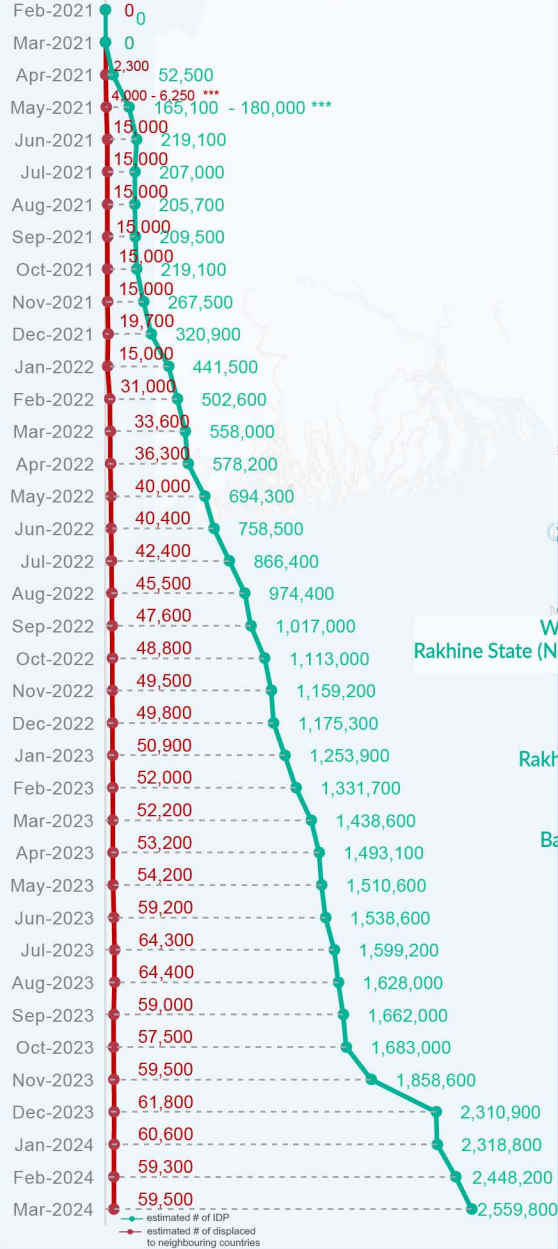

Key figures

Estimated # of IDPs → **2,559,800**
 Estimated # of displaced to neighbouring countries → **59,500**

Source : UN in Myanmar

Estimated displacement figures by Month

*117,100 persons are displaced by armed conflict in neighbouring Kayah State while 7,000 persons are displaced by inter-EAO conflict between SSPP and RCSS.

**UN Estimates

***Range of figures was used while data collection was in progress.

Estimated internal displacement within Myanmar since 1 February 2021 (rounded to the nearest hundred)

Estimated displacement to neighbouring countries since 1 February 2021, who remain displaced (rounded to the nearest hundred)

The boundaries and names shown and the designations used on this map do not imply official endorsement or acceptance by the United Nations

Key figures

2,848,800

Estimated total IDPs within Myanmar

289,000
 Estimated # of IDPs displaced prior to 1 Feb 2021
(As of 31 Dec, 2023)

2,559,800
 Estimated # of IDPs displaced post 1 Feb 2021
(As of 25 Mar, 2024)
 Prior to 1 Feb 2021

 Post 1 Feb 2021

Source : UN in Myanmar

State/Region	Prior to 1 Feb 2021 IDPs	Post 1 Feb 2021 IDPs	Total # of IDPs within Myanmar
Bago Region (West)	-	700	700
Shan State (North)	7,800	19,000	26,800
Rakhine State (North)	16,600	15,700	32,300
Mon State	-	72,900	72,900
Chin State	4,500	76,500	81,000
Shan State (South)	-	124,100	124,100
Kayah State	-	126,000	126,000
Tanintharyi Region	-	129,500	129,500
Kachin State	84,400	52,000	136,400
Kayin State	-	183,100	183,100
Bago Region (East)	-	195,800	195,800
Magway Region	-	235,800	235,800
Rakhine State (Central)	175,700	129,000	304,700
Sagaing Region	-	1,199,700	1,199,700
Grand Total	289,000	2,559,800	2,848,800