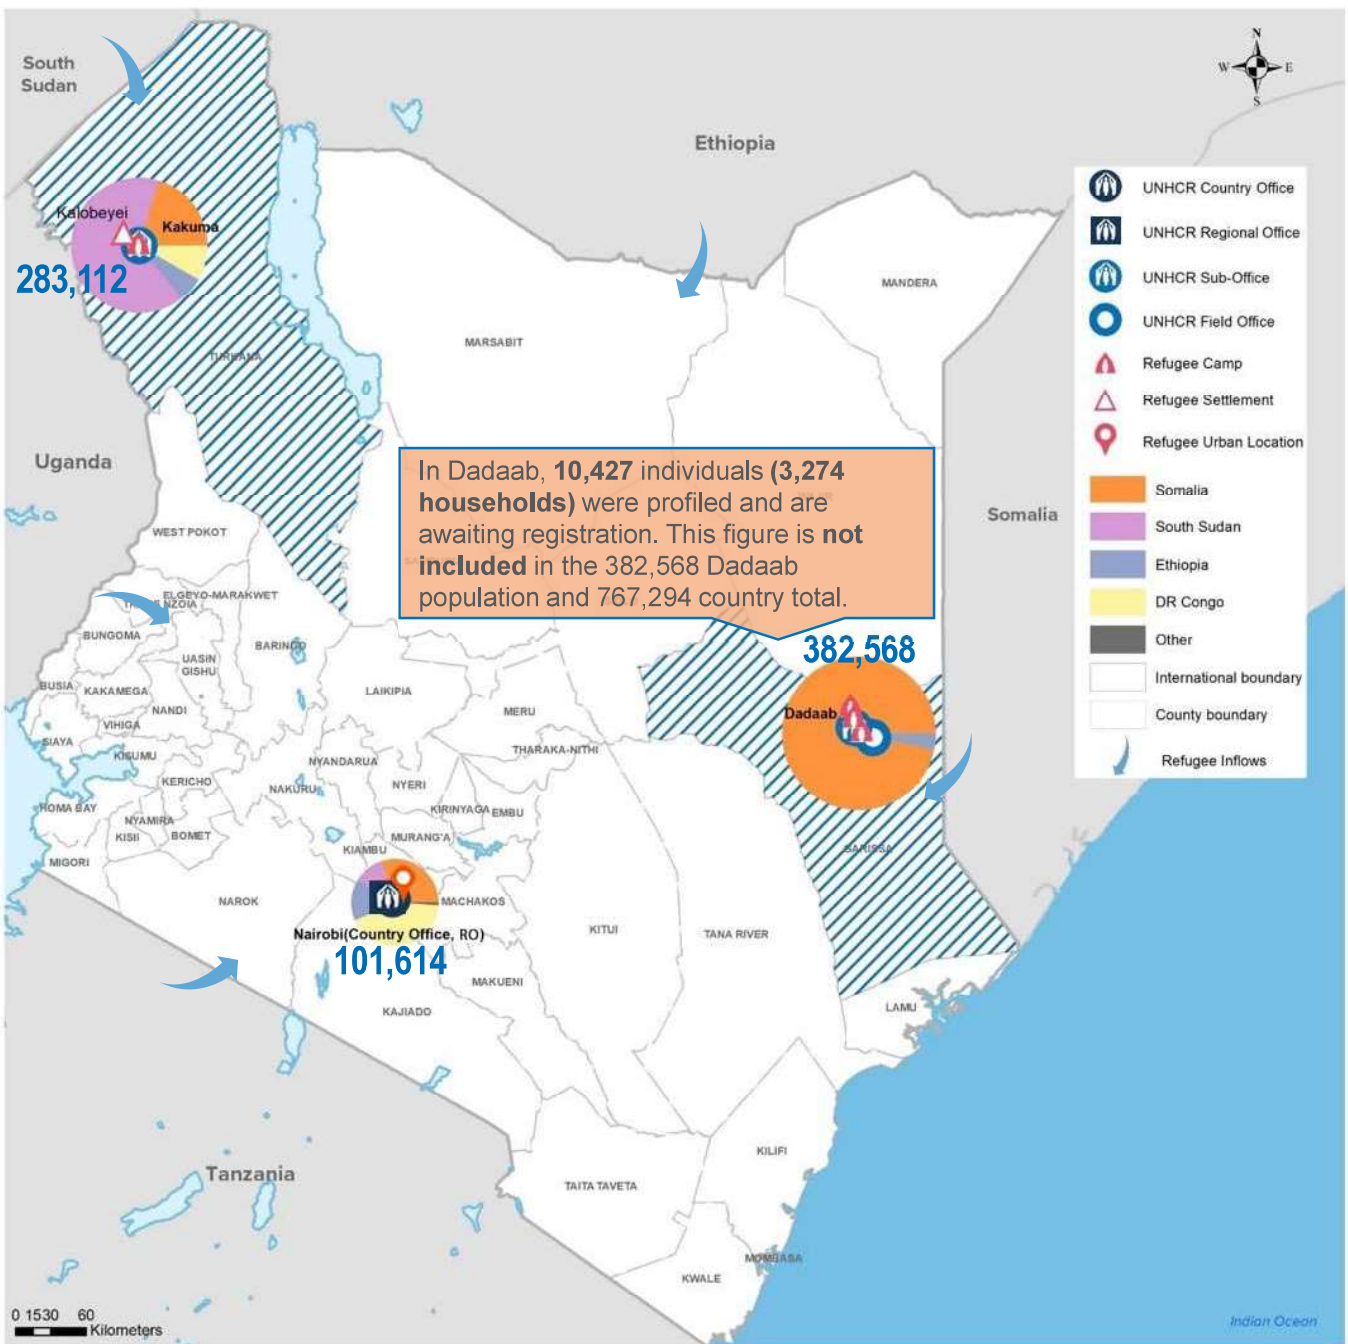

KENYA

Registered refugees and asylum-seekers

as of 31 March 2024

767,294

REGISTERED REFUGEES AND ASYLUM-SEEKERS

HOST LOCATIONS

DAADAB 382,568

KAKUMA 283,112

URBAN 101,614

87%
Living in camps

13%
Living in urban areas

COUNTRIES OF ORIGIN

SOMALIA	434,086	55.6%
SOUTH SUDAN	179,907	23.4%
DRC	59,719	7.8%
ETHIOPIA	38,562	5.0%
BURUNDI	32,113	4.2%
SUDAN	11,227	1.5%
UGANDA	3,931	0.5%
ERITREA	3,545	0.5%
RWANDA	2,901	0.4%
OTHERS	1,303	0.2%

DEMOGRAPHICS

age and gender

Male 51% Female 49%

60+ 3%

18-59 45%

Women & Children 77%

0-17 53%

LEGAL STATUS

REFUGEES 72%
ASYLUM-SEEKERS 28%

The boundaries and names shown and the designations used on this map do not imply official endorsement or acceptance by the United Nations.

Sources: UNHCR Kenya. Statistics based on UNHCR's Refugee Registration System, proGres Author: UNHCR Kenya – DIMA Unit, Nairobi Feedback: kennaadm@unhcr.org