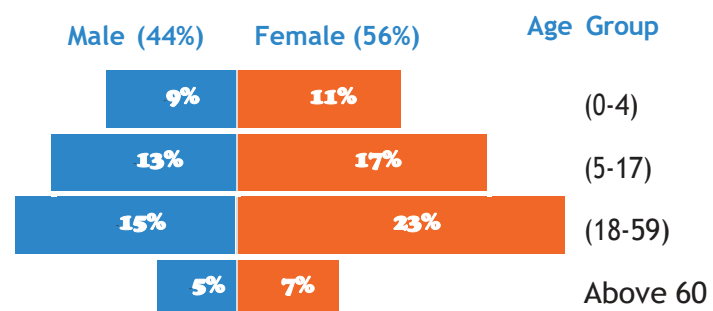

Map of verified IDP sites in Bulo Burto - March 2024

Assessment overview

CCCM cluster partners conducted in March 2004, an IDP site verification exercise in Bulo Burto. The exercise was led by local authorities and DAN. 2 IDP sites were identified hosting 315 households (1,200 individuals). Compared to the last site verification conducted in September 2023, the verification team recorded a decrease of 85 households (510 individuals). The number of sites remains unchanged as no new sites were identified.

Demographic data of IDPs living in Bulo Burto

- 2** Verified IDP Sites
- hosting **315** Households
- hosting **1,890** Individuals

Eviction Risk Mapping

IDP sites were assessed to determine risk of eviction. Several factors/indicators were assessed, such as IDP site tenure, type of agreements in place and whether an eviction notice has been issued recently.