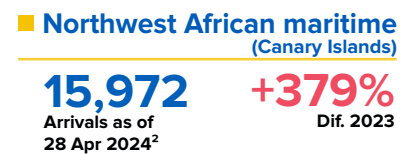

SPAIN Weekly snapshot - Week 17 (22 - 28 Apr 2024)

The charts below are based on figures from the Ministry of Interior and UNHCR estimates. All figures are provisional and subject to change

Refugees & migrants: sea and land arrivals in week 17¹