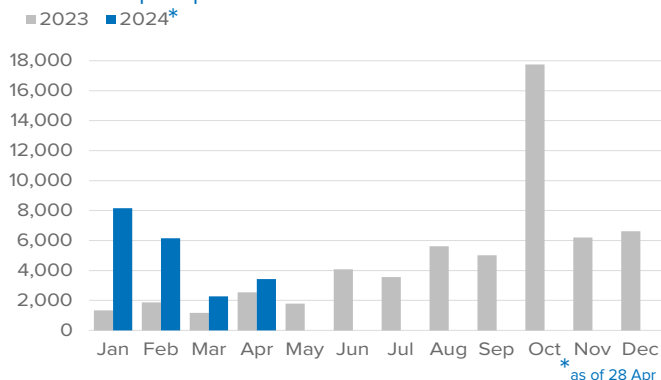

SPAIN Weekly snapshot - Week 17 (22 - 28 Apr 2024)

The charts below are based on figures from the Ministry of Interior and UNHCR estimates. All figures are provisional and subject to change

Refugees & migrants: sea and land arrivals in week 17¹

Arrivals in Spain during the last five weeks¹

Arrivals in Spain by route during the last six months²

Arrivals in Spain per month²

Arrivals in Spain per year²