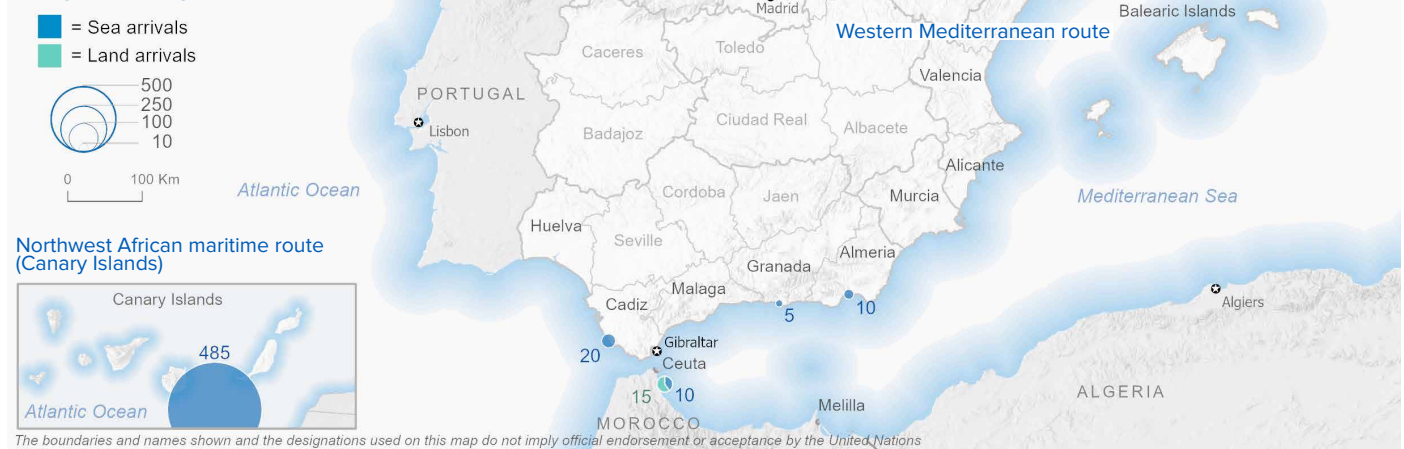

SPAIN Weekly snapshot - Week 17 (22 - 28 Apr 2024)

The charts below are based on figures from the Ministry of Interior and UNHCR estimates. All figures are provisional and subject to change

Refugees & migrants: sea and land arrivals in week 17¹

Arrivals in Spain during the last five weeks¹

Arrivals in Spain by route during the last six months²

Arrivals in Spain per month²

Arrivals in Spain per year²