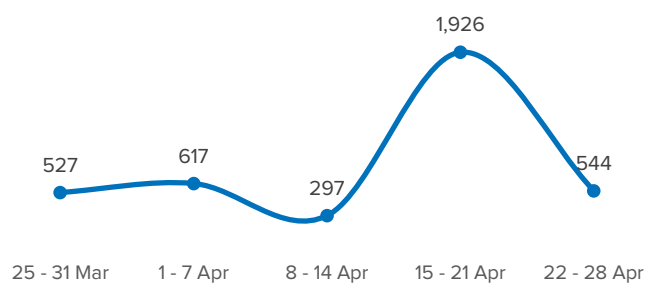

SPAIN Weekly snapshot - Week 17 (22 - 28 Apr 2024)

The charts below are based on figures from the Ministry of Interior and UNHCR estimates. All figures are provisional and subject to change

Refugees & migrants: sea and land arrivals in week 17¹

Arrivals in Spain during the last five weeks¹

Arrivals in Spain by route during the last six months²

Arrivals in Spain per month²

Arrivals in Spain per year²