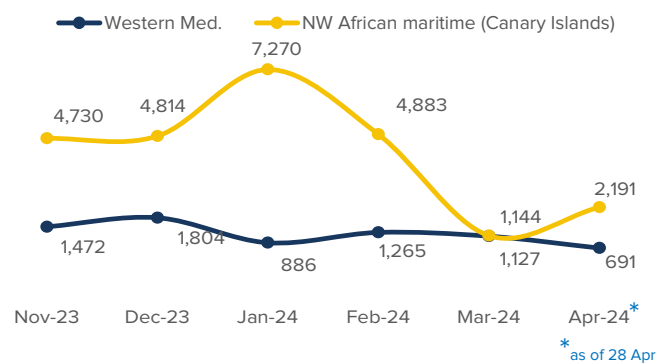

SPAIN Weekly snapshot - Week 17 (22 - 28 Apr 2024)

The charts below are based on figures from the Ministry of Interior and UNHCR estimates. All figures are provisional and subject to change

Refugees & migrants: sea and land arrivals in week 17¹

Arrivals in Spain during the last five weeks¹

Arrivals in Spain by route during the last six months²

Arrivals in Spain per month²

Arrivals in Spain per year²