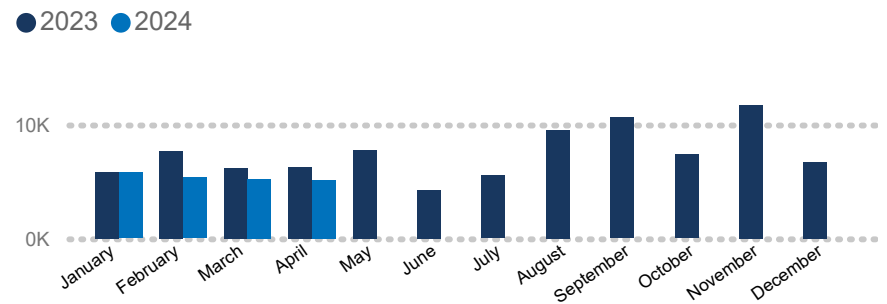

### KEY FIGURES

**2,266,076**  
SOUTH SUDANESE REFUGEES

This figure excludes 2,792 refugees and asylum seekers in the Central African Republic.

### 2024 REGIONAL RRRP FUNDING

**USD 1.4 B**  
REQUESTED  
**USD 79.4 M**  
RECEIVED

BY 123 RRP PARTNERS IN 2024 FOR THE SOUTH SUDAN SITUATION

### BY COUNTRY OF ASYLUM

### NEW ARRIVALS BY MONTH

**2024 arrivals (1 Jan - 30 Apr): 21,510**

Based on field reports, UNHCR and Government registration

The boundaries and names shown and the designations used on this map do not imply official endorsement or acceptance by the United Nations.