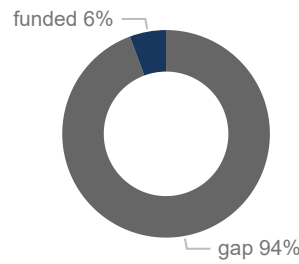

### KEY FIGURES

**2,266,076**  
SOUTH SUDANESE REFUGEES

This figure excludes 2,792 refugees and asylum seekers in the Central African Republic.

### 2024 REGIONAL RRRP FUNDING

**USD 1.4 B**  
REQUESTED  
**USD 79.4 M**  
RECEIVED

BY 123 RRP PARTNERS IN 2024 FOR THE SOUTH SUDAN SITUATION