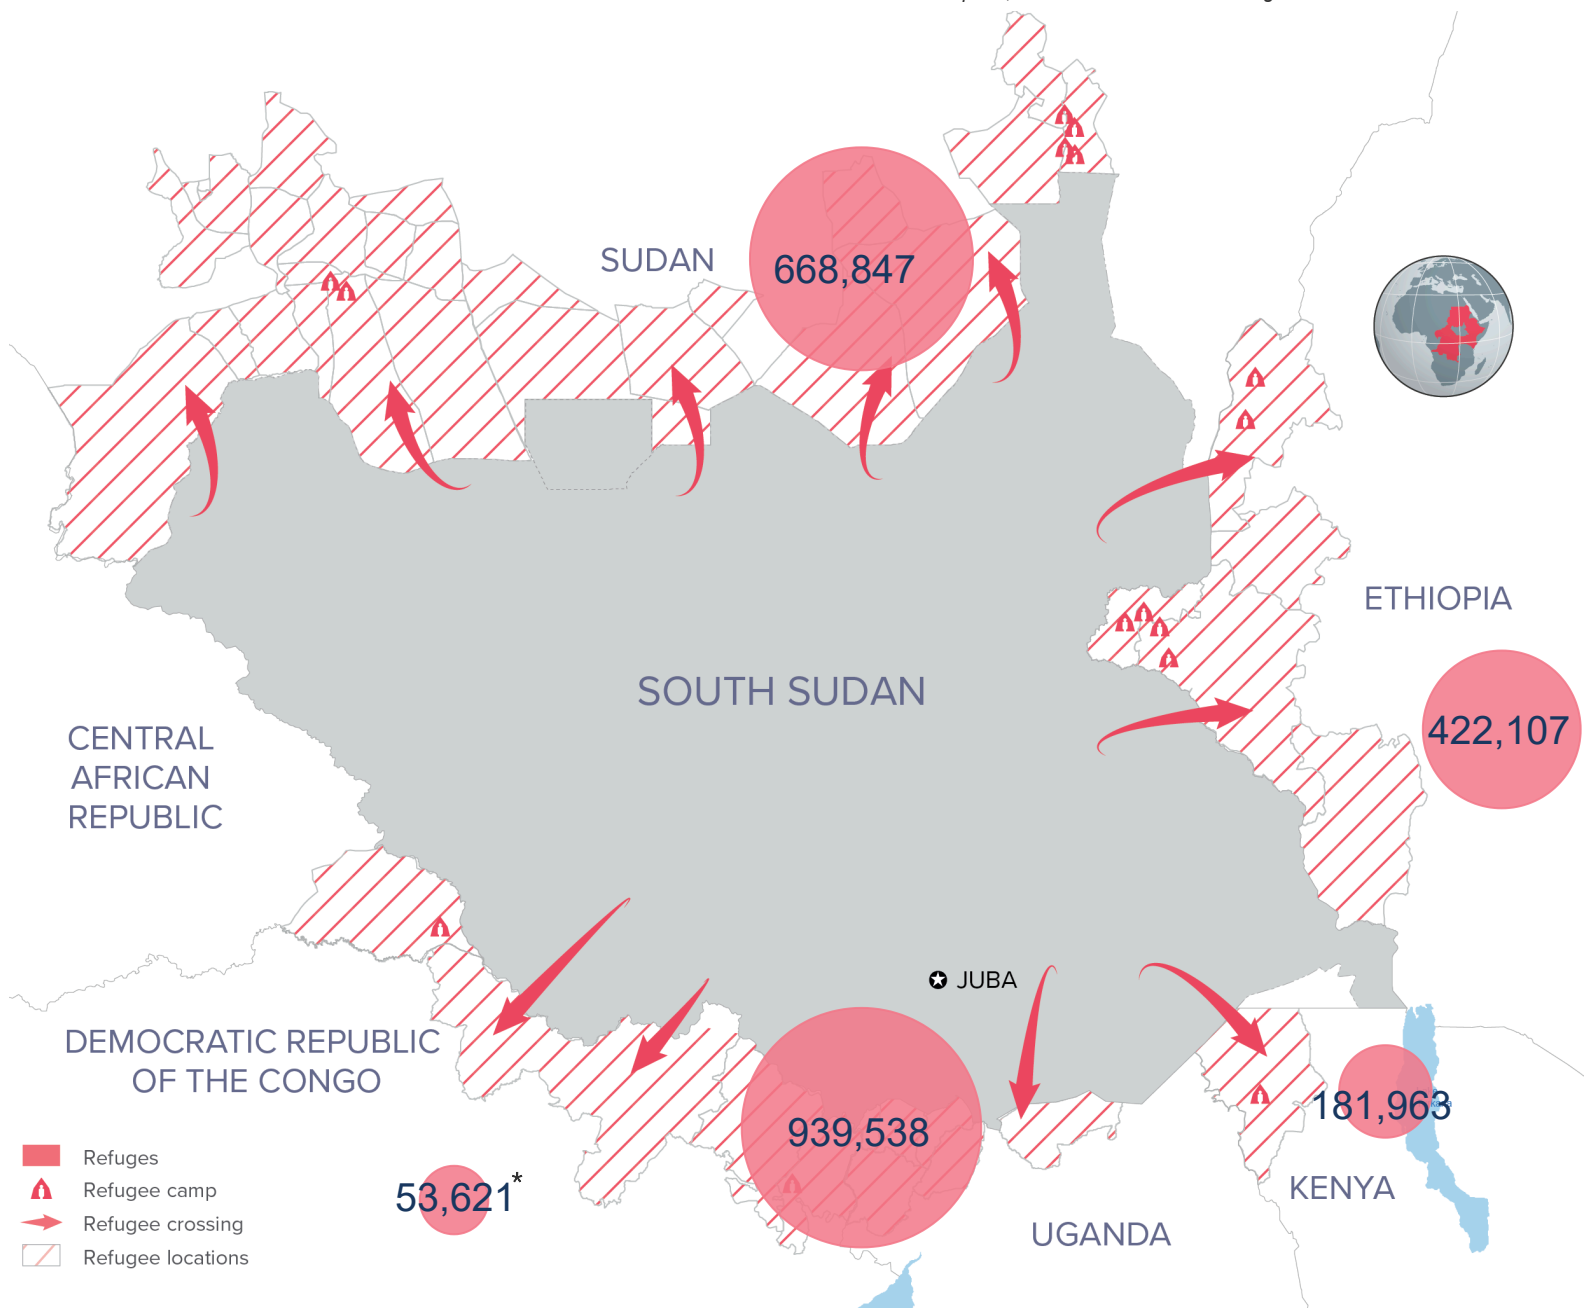

### KEY FIGURES

**2,266,076**  
SOUTH SUDANESE REFUGEES

This figure excludes 2,792 refugees and asylum seekers in the Central African Republic.

### 2024 REGIONAL RRRP FUNDING

**USD 1.4 B**  
REQUESTED  
**USD 79.4 M**  
RECEIVED

BY 123 RRP PARTNERS IN 2024 FOR THE SOUTH SUDAN SITUATION

### BY COUNTRY OF ASYLUM

### NEW ARRIVALS BY MONTH

**2024 arrivals (1 Jan - 30 Apr): 21,510**

Based on field reports, UNHCR and Government registration

The boundaries and names shown and the designations used on this map do not imply official endorsement or acceptance by the United Nations.