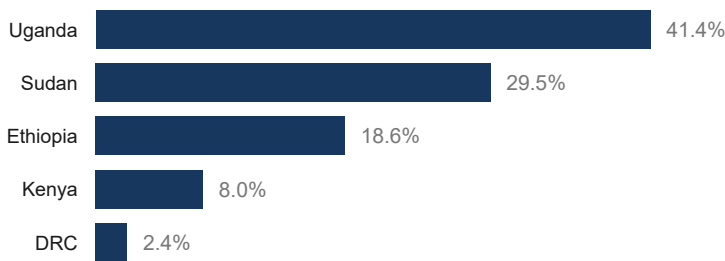

BY COUNTRY OF ASYLUM