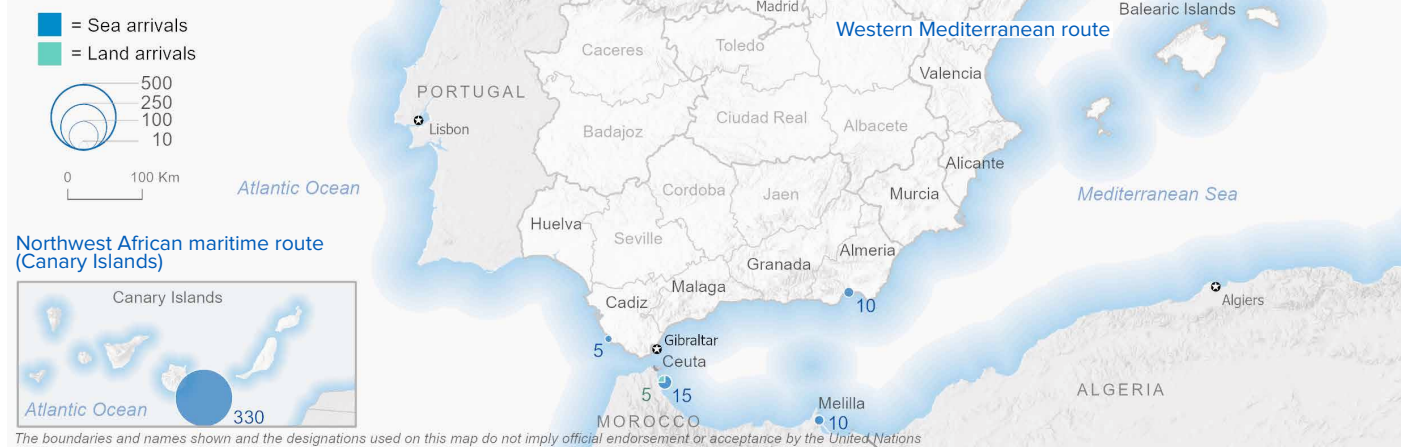

SPAIN Weekly snapshot - Week 20 (13 - 19 May 2024)

The charts below are based on figures from the Ministry of Interior and UNHCR estimates. All figures are provisional and subject to change

Refugees & migrants: sea and land arrivals in week 20¹

Arrivals in Spain during the last five weeks¹

Arrivals in Spain by route during the last six months²

Arrivals in Spain per month²

Arrivals in Spain per year²