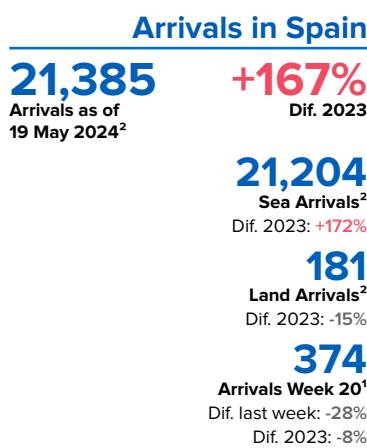

SPAIN Weekly snapshot - Week 20 (13 - 19 May 2024)

The charts below are based on figures from the Ministry of Interior and UNHCR estimates. All figures are provisional and subject to change

Refugees & migrants: sea and land arrivals in week 20¹

Arrivals in Spain during the last five weeks¹

Arrivals in Spain by route during the last six months²

Arrivals in Spain per month²

Arrivals in Spain per year²