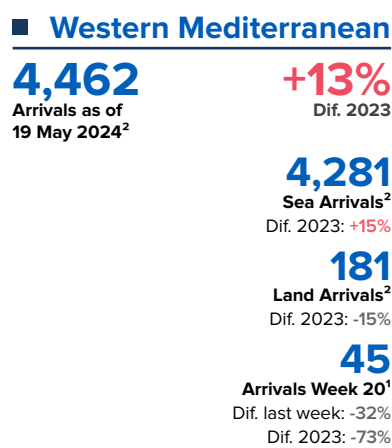

SPAIN Weekly snapshot - Week 20 (13 - 19 May 2024)

The charts below are based on figures from the Ministry of Interior and UNHCR estimates. All figures are provisional and subject to change

Refugees & migrants: sea and land arrivals in week 20¹

Arrivals in Spain during the last five weeks¹

Arrivals in Spain by route during the last six months²

Arrivals in Spain per month²

Arrivals in Spain per year²