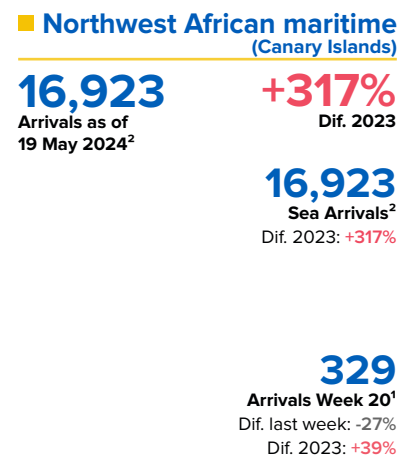

SPAIN Weekly snapshot - Week 20 (13 - 19 May 2024)

The charts below are based on figures from the Ministry of Interior and UNHCR estimates. All figures are provisional and subject to change

Refugees & migrants: sea and land arrivals in week 20¹

Arrivals in Spain during the last five weeks¹

Arrivals in Spain by route during the last six months²

Arrivals in Spain per month²

Arrivals in Spain per year²