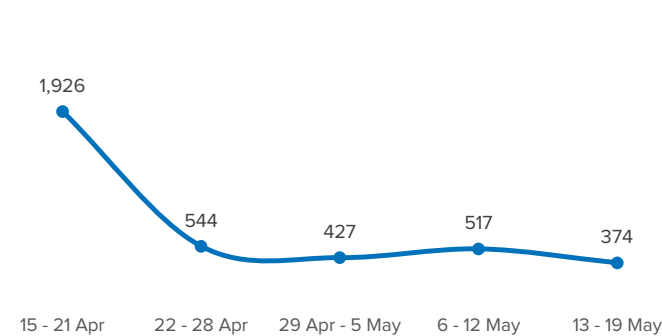

SPAIN Weekly snapshot - Week 20 (13 - 19 May 2024)

The charts below are based on figures from the Ministry of Interior and UNHCR estimates. All figures are provisional and subject to change

Refugees & migrants: sea and land arrivals in week 20¹

Arrivals in Spain during the last five weeks¹

Arrivals in Spain by route during the last six months²

Arrivals in Spain per month²

Arrivals in Spain per year²