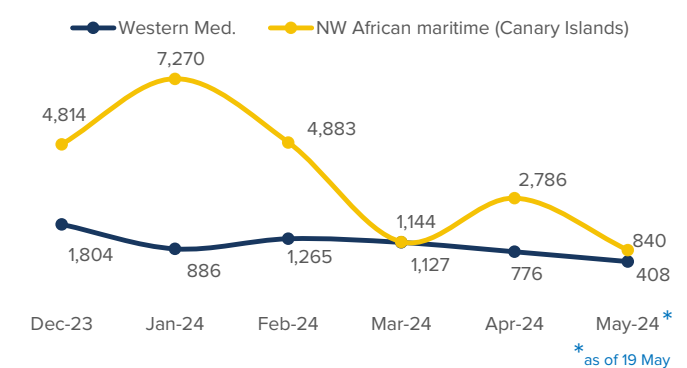

SPAIN Weekly snapshot - Week 20 (13 - 19 May 2024)

The charts below are based on figures from the Ministry of Interior and UNHCR estimates. All figures are provisional and subject to change

Refugees & migrants: sea and land arrivals in week 20¹

Arrivals in Spain during the last five weeks¹

Arrivals in Spain by route during the last six months²

Arrivals in Spain per month²

Arrivals in Spain per year²