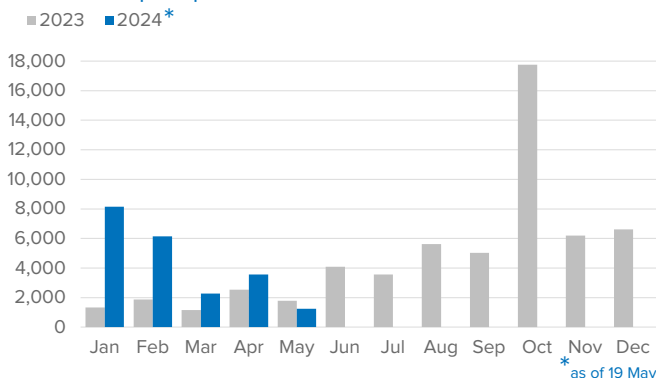

SPAIN Weekly snapshot - Week 20 (13 - 19 May 2024)

The charts below are based on figures from the Ministry of Interior and UNHCR estimates. All figures are provisional and subject to change

Refugees & migrants: sea and land arrivals in week 20¹

Arrivals in Spain during the last five weeks¹

Arrivals in Spain by route during the last six months²

Arrivals in Spain per month²

Arrivals in Spain per year²