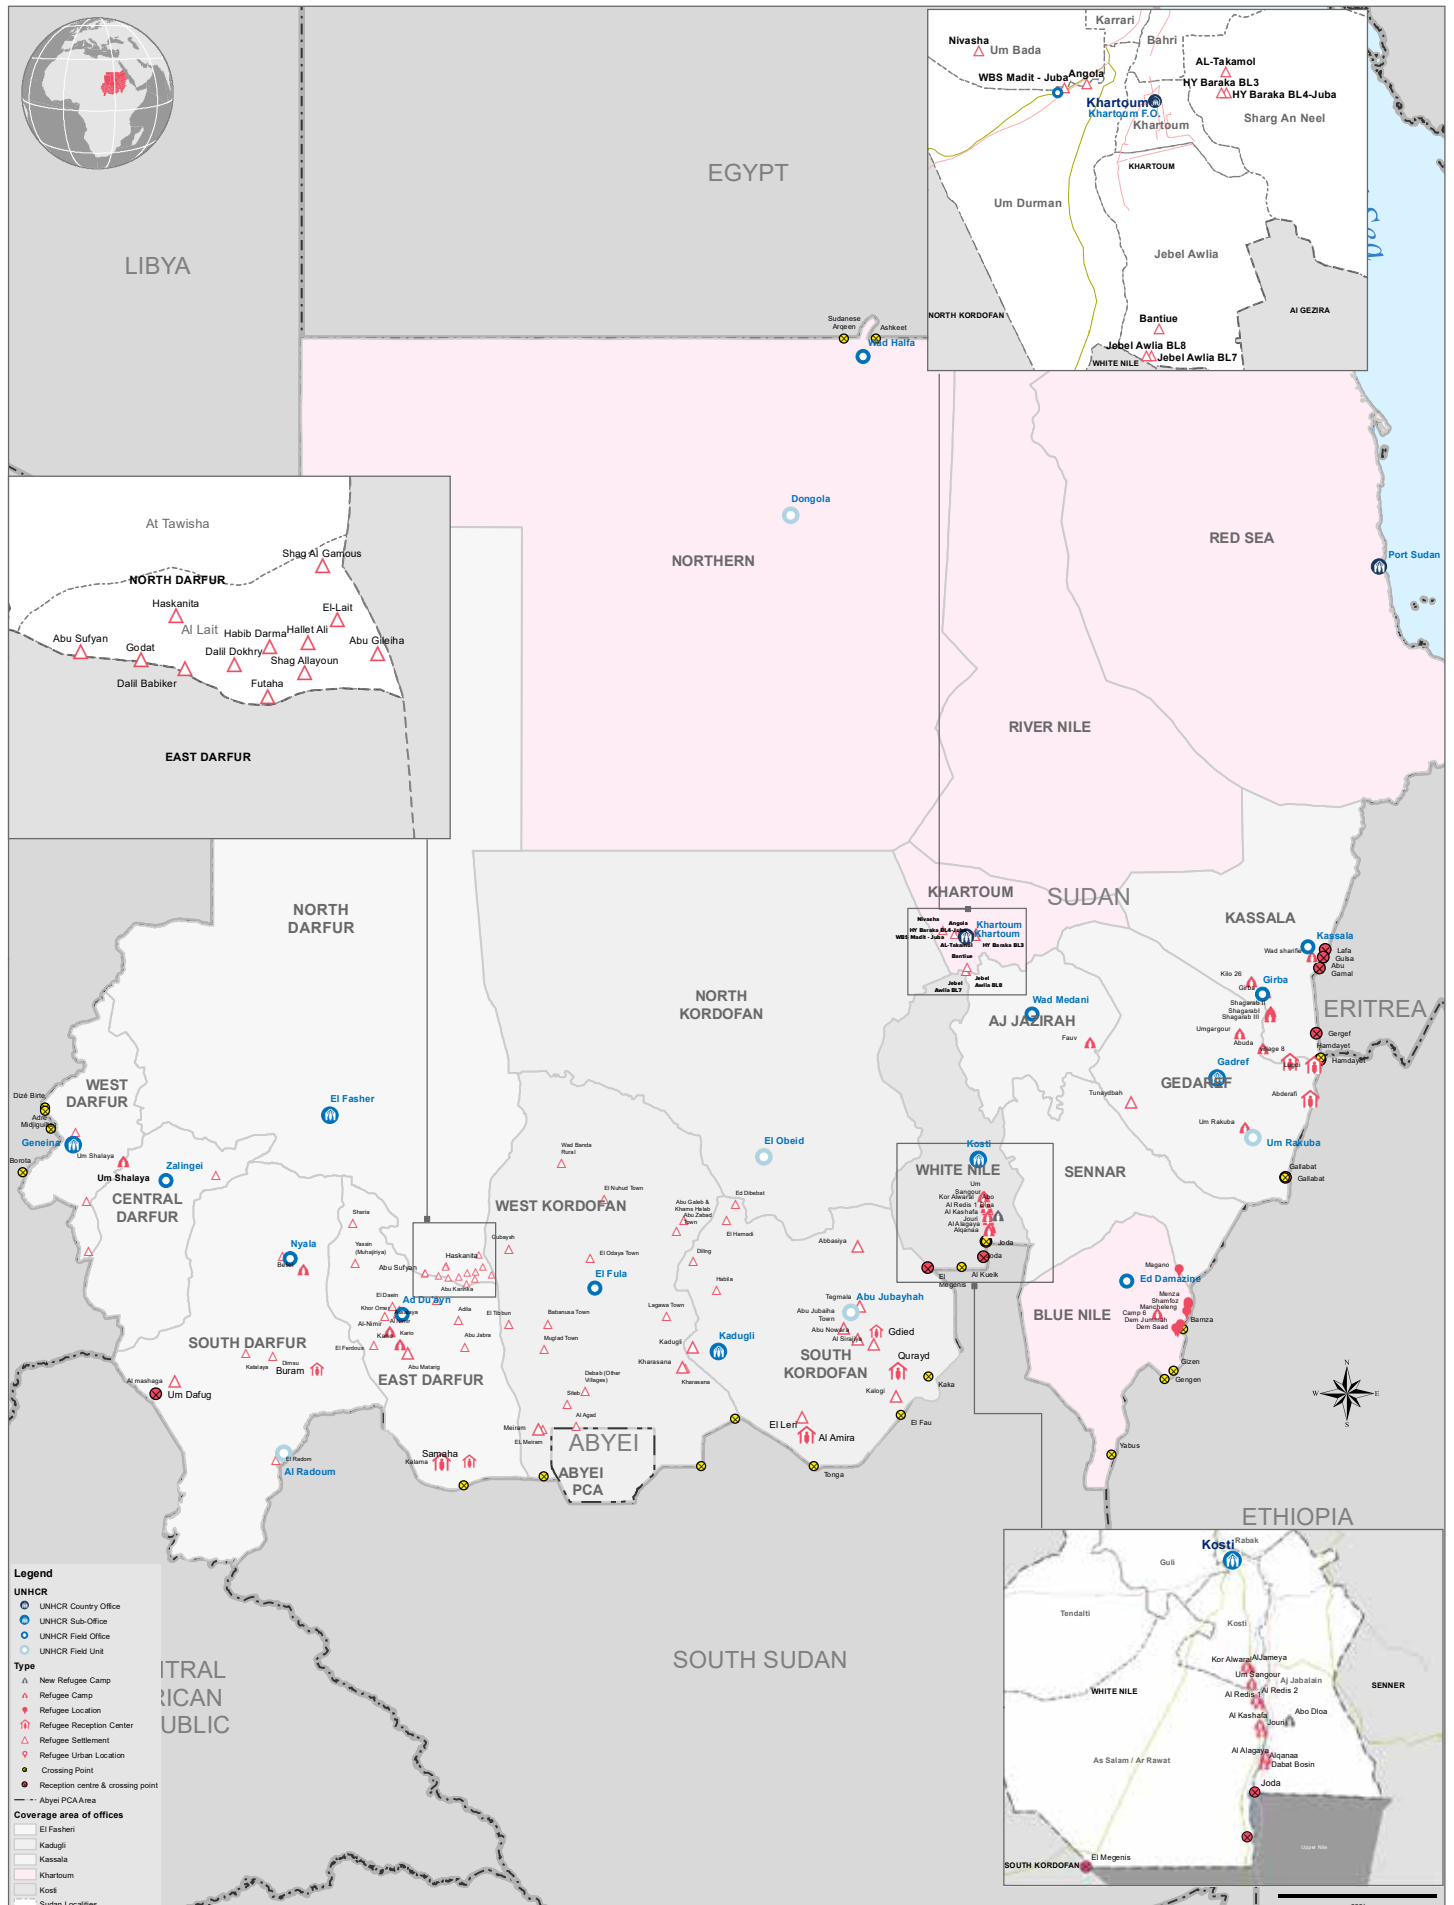

Sudan : UNHCR Operational Reference Map

As of 1 June 2024

The depiction and use of boundaries, geographic names and related data shown on maps and included in lists, tables, documents, and databases are not warranted to be error free nor do they necessarily imply official endorsement or acceptance by the United Nations. Final status of the Abyei area is not yet determined.

Creation date: 01/06/2024 Sources: Boundary (CBS, FGC, NIC), Geodata: UNHCR, OCHA. Author: UNHCR Feedback: sudkhim@unhcr.org