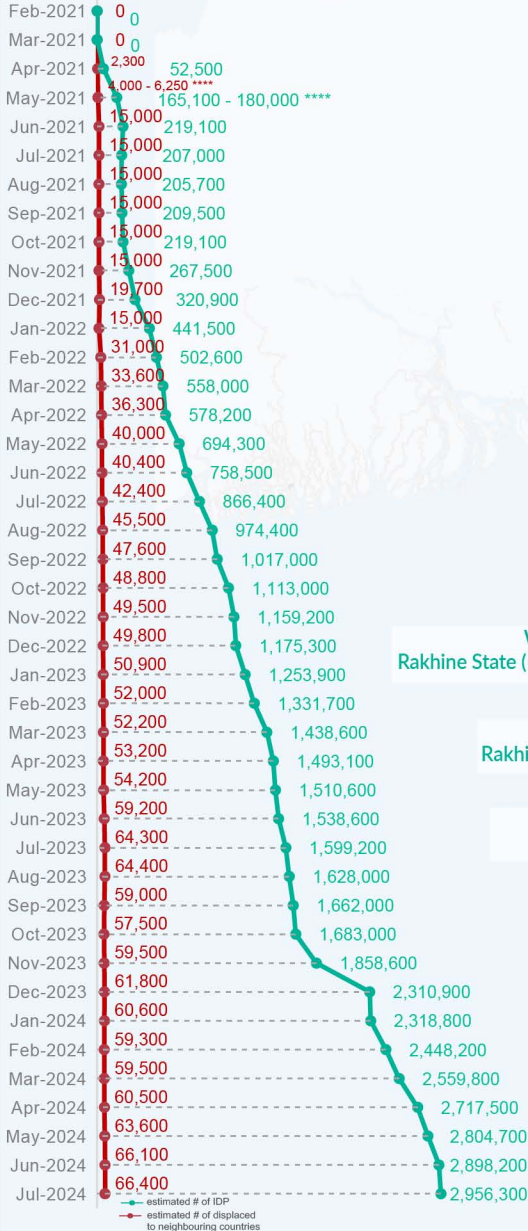

Key figures

Estimated # of IDPs → 2,956,300

Estimated # of displaced to neighbouring countries → 66,400

Source : UN in Myanmar

Estimated displacement figures by Month

*126,700 persons are displaced by armed conflict in neighbouring Kayah State while 4,100 persons are displaced by inter-EAO conflict between SSPP and RCSS.

**UN Estimates

****Range of figures was used while data collection was in progress.

Estimated internal displacement within Myanmar since 1 February 2021 (rounded to the nearest hundred)

Estimated displacement to neighbouring countries since 1 February 2021, who remain displaced (rounded to the nearest hundred)

- IDP unplanned settlement (pre-1 Feb 2021)
- IDP Center (pre-1 Feb 2021)
- IDP spontaneous location (pre-1 Feb 2021)
- IDP planned settlement (pre-1 Feb 2021)
- Temporary shelter for displaced people from Myanmar
- Refugee, planned settlement
- States/Provinces with new arrivals
- International boundaries
- UNHCR Regional Bureau
- UNHCR Multi-country office
- UNHCR Country Office
- UNHCR Sub-Office
- UNHCR Field Office
- UNHCR Field Unit
- UNHCR Liaison Office