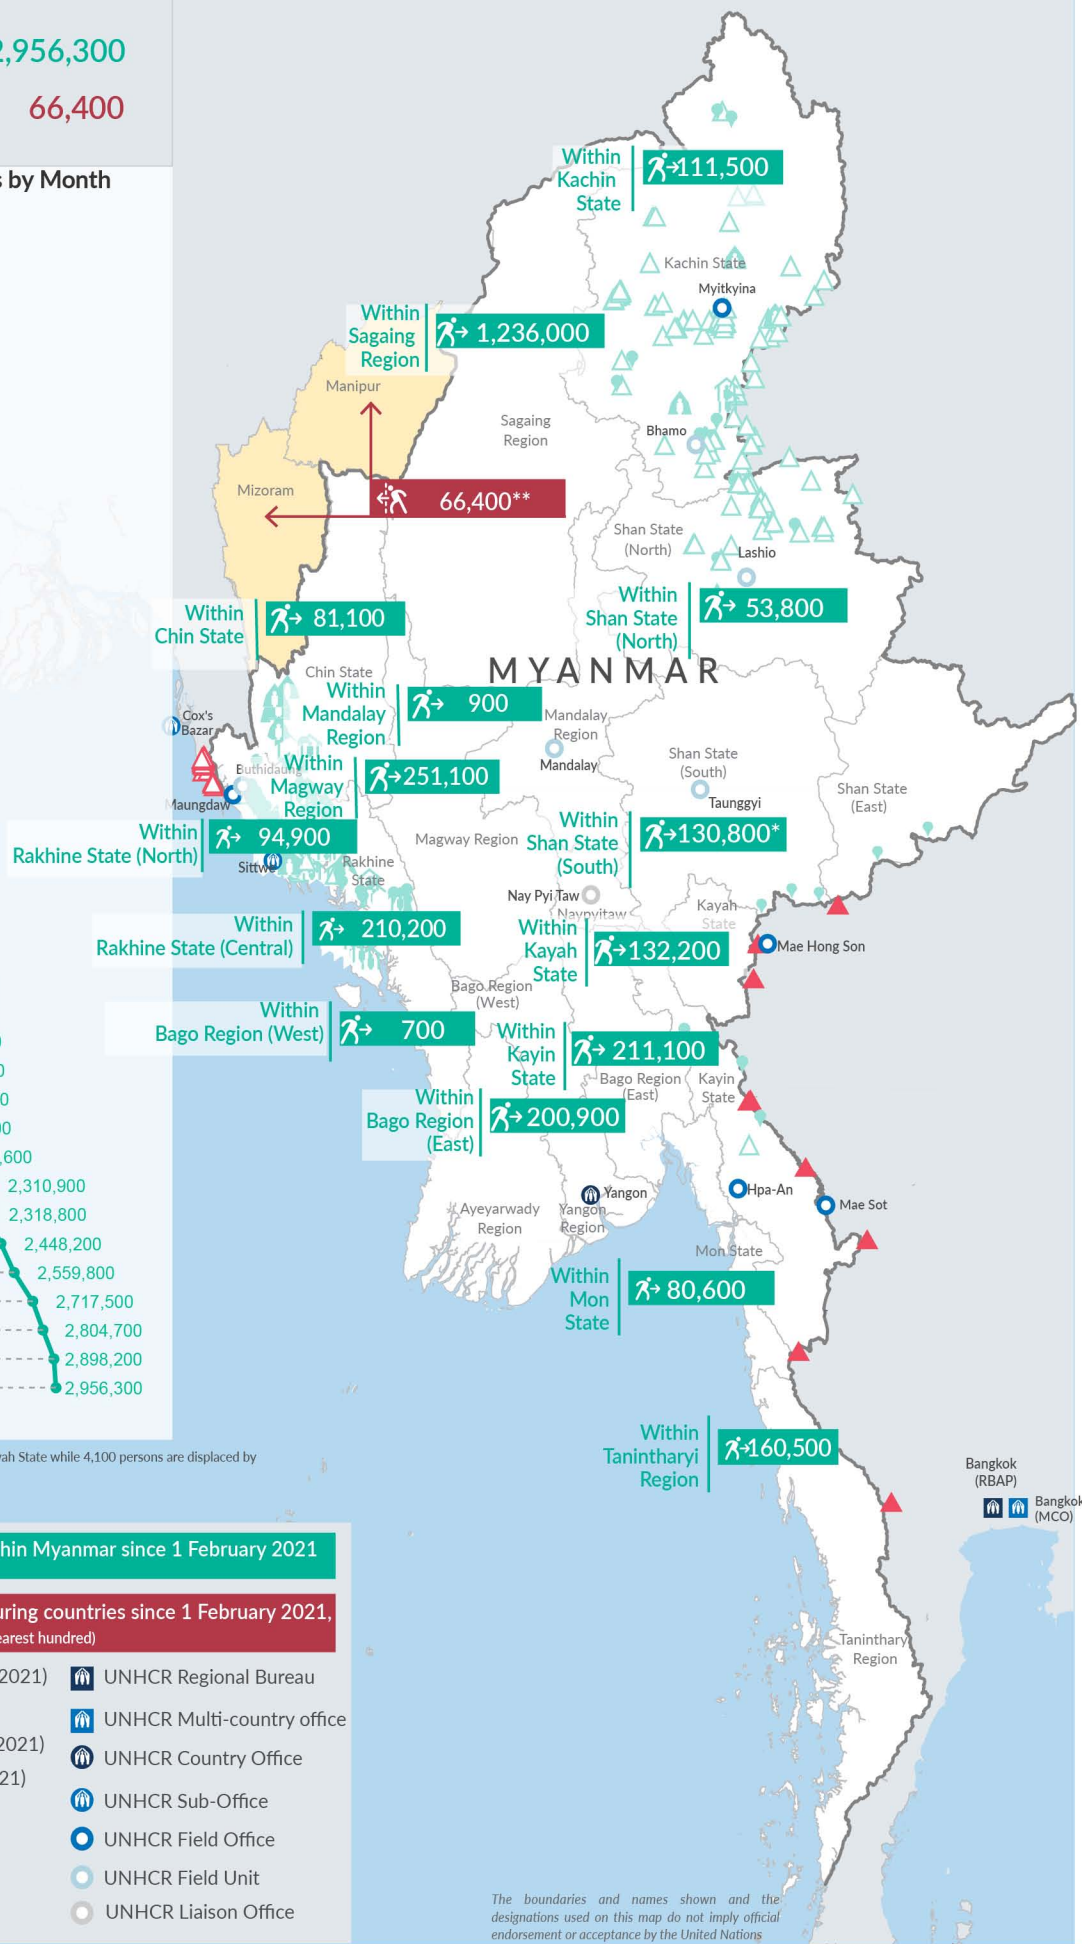

Key figures

Estimated # of IDPs → 2,956,300

Estimated # of displaced to neighbouring countries → 66,400

Source : UN in Myanmar

Estimated displacement figures by Month

*126,700 persons are displaced by armed conflict in neighbouring Kayah State while 4,100 persons are displaced by inter-EAO conflict between SSPP and RCSS.

**UN Estimates

****Range of figures was used while data collection was in progress.

Estimated internal displacement within Myanmar since 1 February 2021 (rounded to the nearest hundred)

Estimated displacement to neighbouring countries since 1 February 2021, who remain displaced (rounded to the nearest hundred)

- IDP unplanned settlement (pre-1 Feb 2021)
- IDP Center (pre-1 Feb 2021)
- IDP spontaneous location (pre-1 Feb 2021)
- IDP planned settlement (pre-1 Feb 2021)
- Temporary shelter for displaced people from Myanmar
- Refugee, planned settlement
- States/Provinces with new arrivals
- International boundaries
- UNHCR Regional Bureau
- UNHCR Multi-country office
- UNHCR Country Office
- UNHCR Sub-Office
- UNHCR Field Office
- UNHCR Field Unit
- UNHCR Liaison Office

The boundaries and names shown and the designations used on this map do not imply official endorsement or acceptance by the United Nations