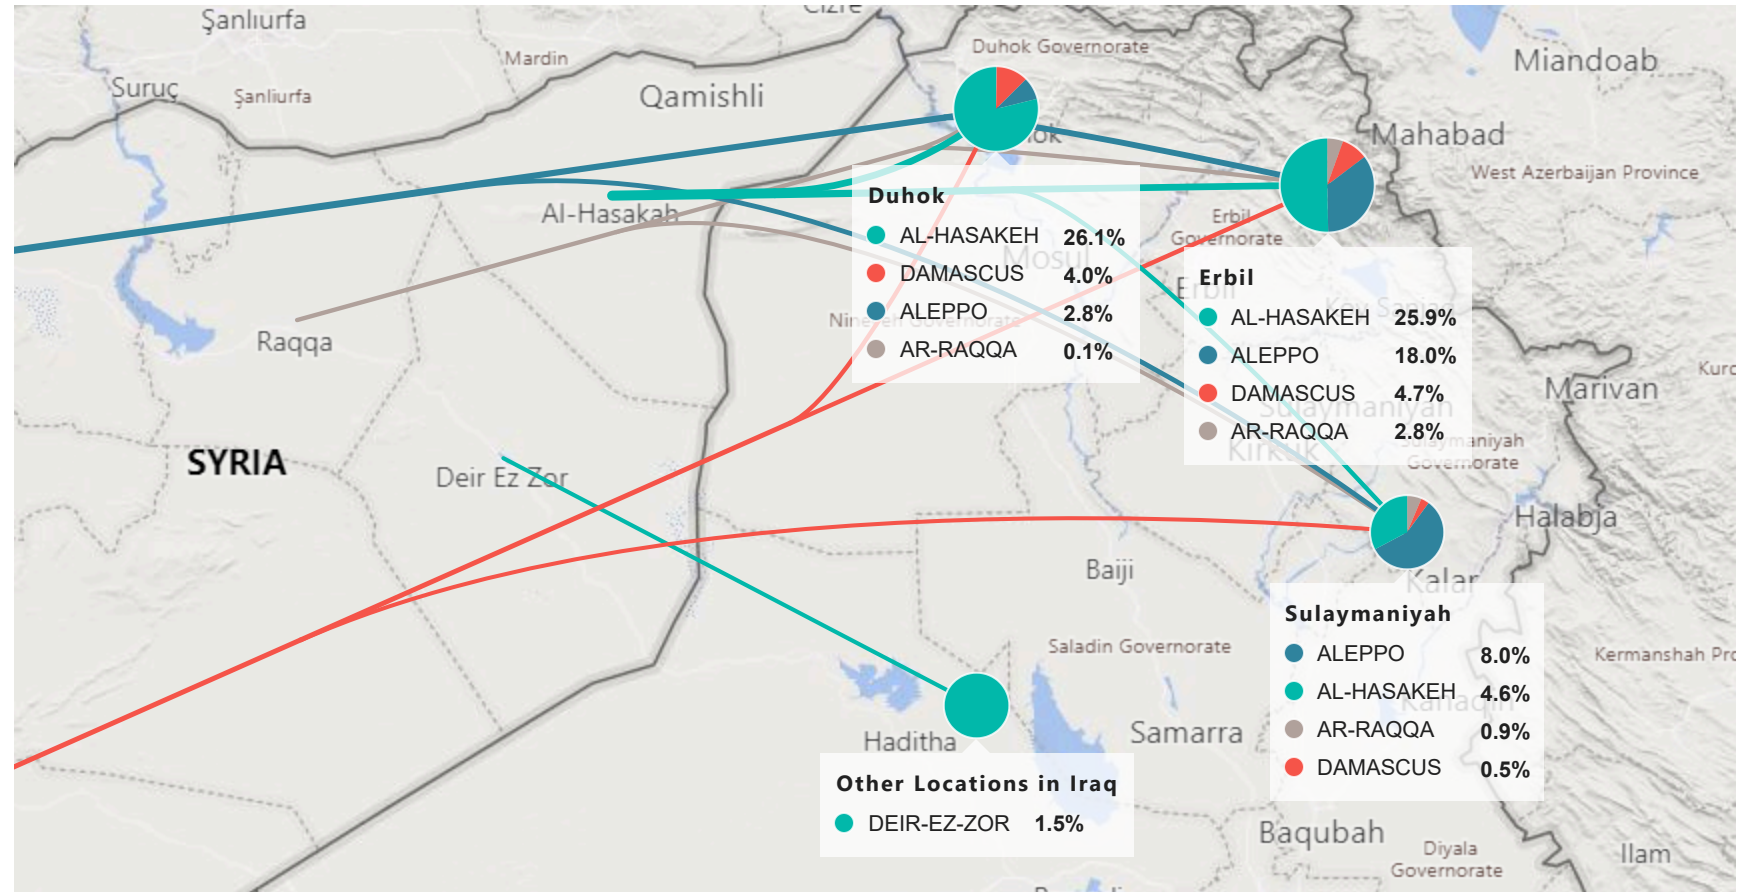

Syrian Refugees Registered in Iraq

Information Management Unit: irqerbim@unhcr.org

Data source: UNHCR Registration Unit, Erbil, Iraq

● Al-Hasakeh, Deir-ez-Zor ● Aleppo ● Damascus ● Ar-Raqqa