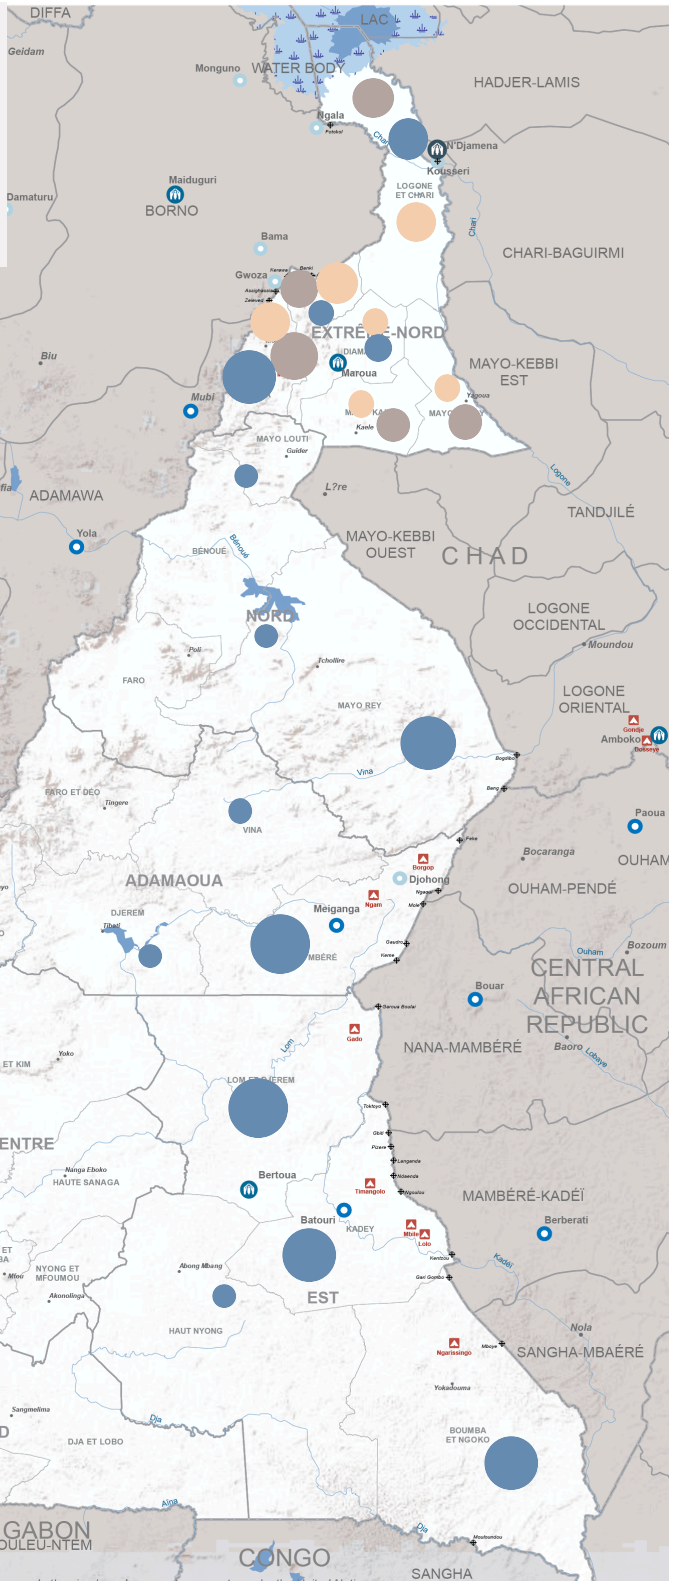

2,144,605 TOTAL FORCIBLY DISPLCED PERSONS

308,891 CENTRAL AFRICAN REFUGEES

123,989 NIGERIAN PERSONS

3,108 REFUGEES OTHERS NATIONALITIES

13,298 ASYLUM SEEKERS

1,036,775 INTERNALLY DISPLCED PERSONS (IDPs)

658,544 RETURNEES IDPs

The boundaries, names, and designations used on this map are not warranted to be error free nor do they imply endorsement or acceptance by the United Nations.
 * Returnees & IDPs: Source: IOM OCHA
 Refugees & Asylum Seekers: Source: UNHCR
 for more information, please contact Claudric DE KALAMBAK (nguenade@unhcr.org)