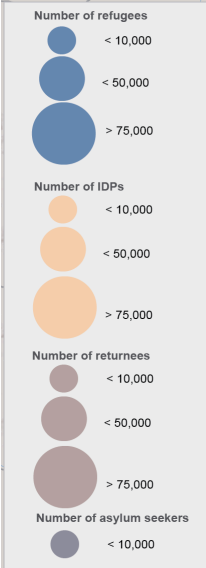

2,144,605 TOTAL FORCIBLY DISPLCED PERSONS

308,891 CENTRAL AFRICAN REFUGEES

123,989 NIGERIAN PERSONS

3,108 REFUGEES OTHERS NATIONALITIES

13,298 ASYLUM SEEKERS

1,036,775 INTERNALLY DISPLCED PERSONS (IDPs)

658,544 RETURNEES IDPs