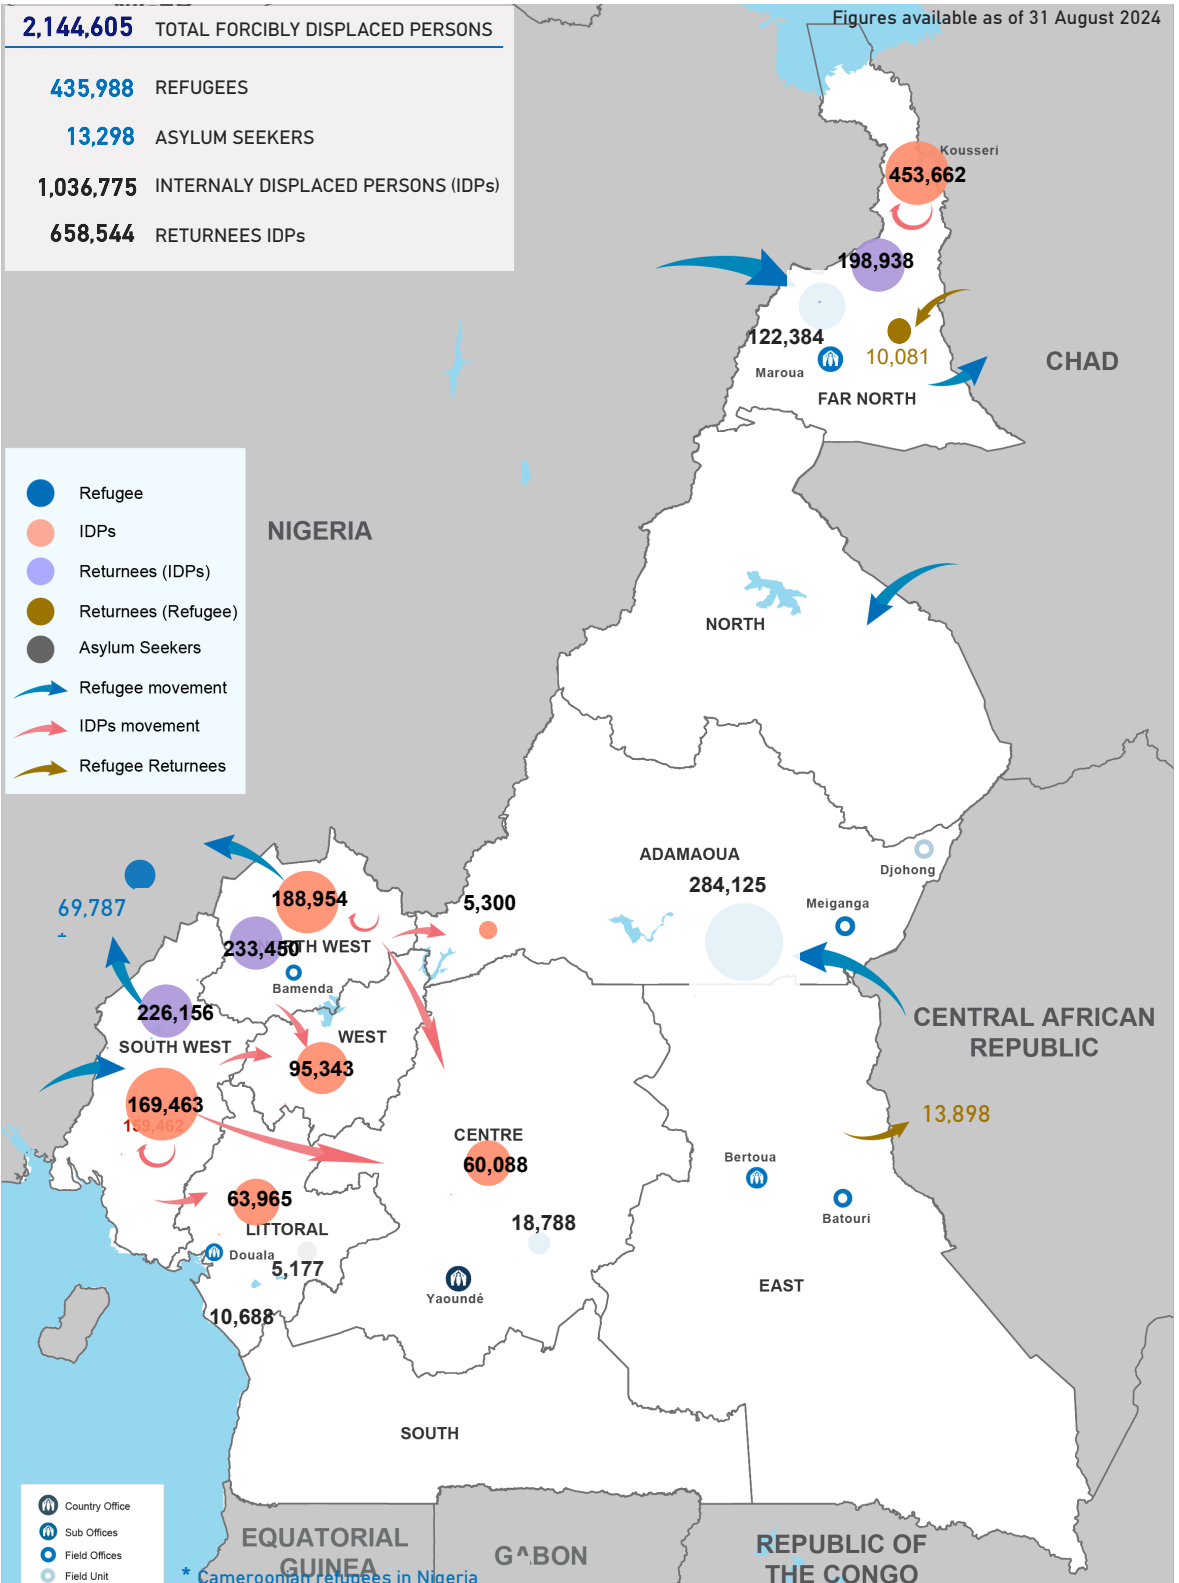

Figures available as of 31 August 2024

2,144,605 TOTAL FORCIBLY DISPLACED PERSONS

435,988 REFUGEES

13,298 ASYLUM SEEKERS

1,036,775 INTERNALLY DISPLACED PERSONS (IDPs)

658,544 RETURNEES IDPs

* Cameroonian refugees in Nigeria