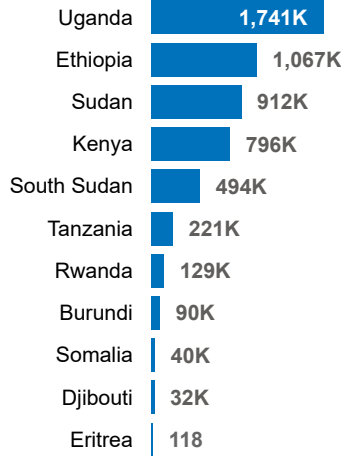

**5.5M**

Refugees and Asylum seekers in the EHAGL region

**By Age and Gender**

**Refugees by Country of Asylum**

**Refugees by Country of Origin**

**Annual Trend of Displacement | 2014- 2024**

**Population of Refugees and Asylum-Seekers by Countries of Asylum**