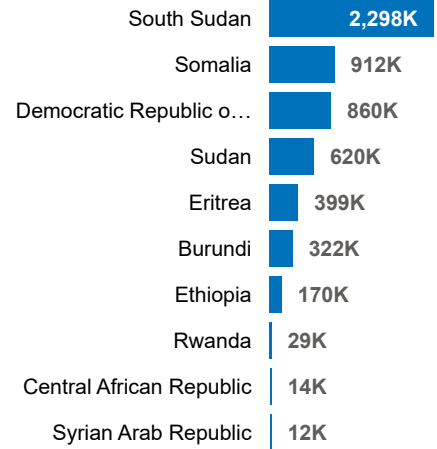

**5.5M**

Refugees and Asylum seekers in the EHAGL region

**By Age and Gender**

**Refugees by Country of Asylum**

**Refugees by Country of Origin**

**Annual Trend of Displacement | 2014- 2024**

**Population of Refugees and Asylum-Seekers by Countries of Asylum**