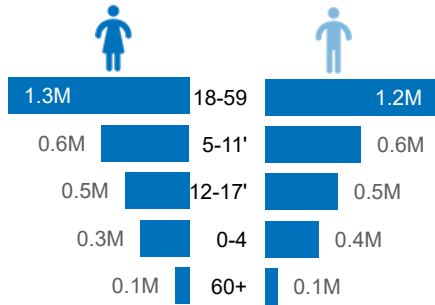

**5.5M**

Refugees and Asylum seekers in the EHAGL region

**By Age and Gender**

**Refugees by Country of Asylum**

**Refugees by Country of Origin**

**Annual Trend of Displacement | 2014- 2024**

**Population of Refugees and Asylum-Seekers by Countries of Asylum**