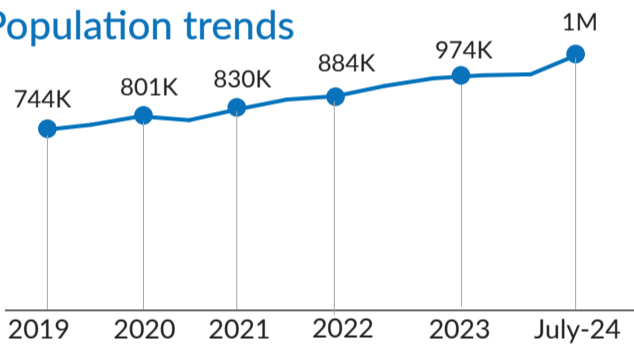

Refugees and Asylum seekers

1,066,842

Total Refugees and Asylum seekers
1,003,736 refugees | 63,106 asylum-seekers
Female: 53% | Male: 47%
Main country origin: South Sudan (40%),
Somalia (33%), Eritrea (17%) and Sudan (8%)

Age-gender breakdown

Population distribution

Population trends

IDPs and IDP Returnees

4,385,789

Internally Displaced Persons (IDPs)

Sources: Ethiopia Humanitarian Needs Overview 2024 (February 2024)
This figure includes IDPs in accessible and inaccessible locations.
According to the latest DTM National displacement Report 18 there are 3.4million IDPs in accessible locations.

IDPs and IDP Returnees by region

IDPs IDP Returnees

Population trends | IDPs

2,548,685

IDP Returnees

Sources: DTM National displacement Report 18

Top 5 zones of origin | IDPs

Reason of displacement | IDPs