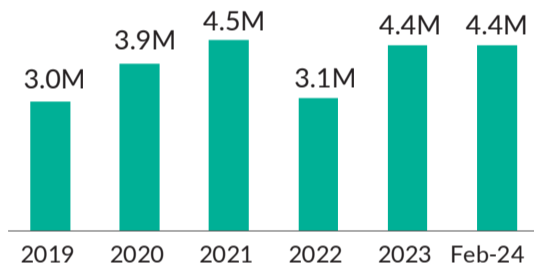

Population trends | IDPs