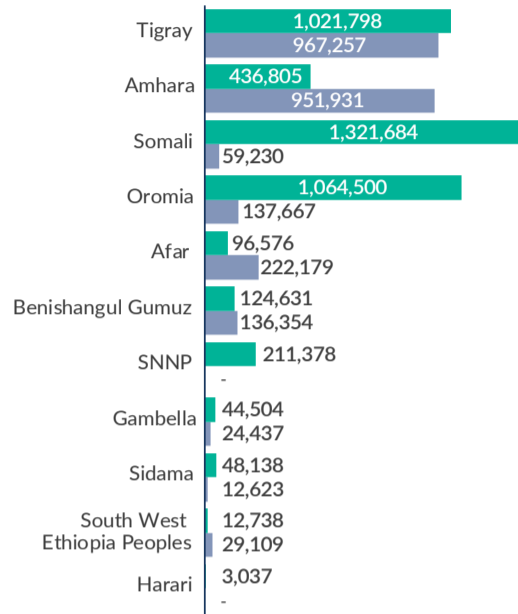

Refugees and Asylum seekers

1,066,842

Total Refugees and Asylum seekers
1,003,736 refugees | 63,106 asylum-seekers
Female: 53% | Male: 47%
Main country origin: South Sudan (40%),
Somalia (33%), Eritrea (17%) and Sudan (8%)

Age-gender breakdown

Population distribution

Population trends

IDPs and IDP Returnees

4,385,789

Internally Displaced Persons (IDPs)

Sources: Ethiopia Humanitarian Needs Overview 2024 (February 2024)
This figure includes IDPs in accessible and inaccessible locations.
According to the latest DTM National displacement Report 18 there are 3.4million IDPs in accessible locations.

IDPs and IDP Returnees by region

IDPs IDP Returnees

Population trends | IDPs

2,548,685

IDP Returnees

Sources: DTM National displacement Report 18

Top 5 zones of origin | IDPs

Reason of displacement | IDPs

Population by region

Refugees and Asylum-seekers (L1+L3)
IDPs
IDP Returnees