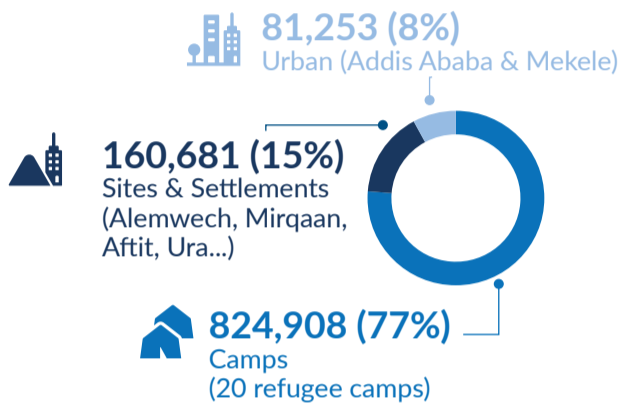

Refugees and Asylum seekers

1,066,842

Total Refugees and Asylum seekers
1,003,736 refugees | 63,106 asylum-seekers
Female: 53% | Male: 47%
Main country origin: South Sudan (40%),
Somalia (33%), Eritrea (17%) and Sudan (8%)

Age-gender breakdown

Population distribution

Population trends

IDPs and IDP Returnees

4,385,789

Internally Displaced Persons (IDPs)

Sources: Ethiopia Humanitarian Needs Overview 2024 (February 2024)
This figure includes IDPs in accessible and inaccessible locations.
According to the latest DTM National displacement Report 18 there are 3.4million IDPs in accessible locations.

IDPs and IDP Returnees by region

IDPs IDP Returnees

Population trends | IDPs

2,548,685

IDP Returnees

Sources: DTM National displacement Report 18

Top 5 zones of origin | IDPs

Reason of displacement | IDPs