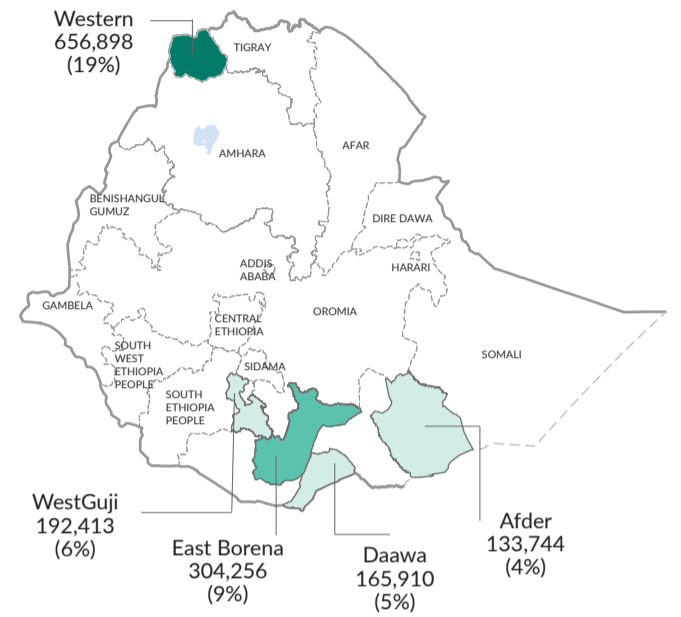

Refugees and Asylum seekers

1,066,842

Total Refugees and Asylum seekers
1,003,736 refugees | 63,106 asylum-seekers
Female: 53% | Male: 47%
Main country origin: South Sudan (40%),
Somalia (33%), Eritrea (17%) and Sudan (8%)

Age-gender breakdown

Population distribution

Population trends

IDPs and IDP Returnees

4,385,789

Internally Displaced Persons (IDPs)

Sources: Ethiopia Humanitarian Needs Overview 2024 (February 2024)
This figure includes IDPs in accessible and inaccessible locations.
According to the latest DTM National displacement Report 18 there are 3.4million IDPs in accessible locations.

IDPs and IDP Returnees by region

IDPs IDP Returnees

Population trends | IDPs

2,548,685

IDP Returnees

Sources: DTM National displacement Report 18

Top 5 zones of origin | IDPs

Reason of displacement | IDPs

Population by region

Refugees and Asylum-seekers (L1+L3)
IDPs
IDP Returnees