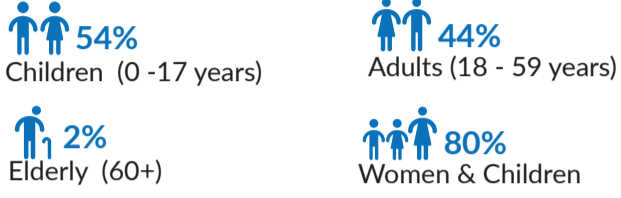

Refugees and Asylum seekers

1,066,842

Total Refugees and Asylum seekers
1,003,736 refugees | 63,106 asylum-seekers
Female: 53% | Male: 47%
Main country origin: South Sudan (40%),
Somalia (33%), Eritrea (17%) and Sudan (8%)

Age-gender breakdown

Population distribution

Population trends

IDPs and IDP Returnees

4,385,789

Internally Displaced Persons (IDPs)

Sources: Ethiopia Humanitarian Needs Overview 2024 (February 2024)
This figure includes IDPs in accessible and inaccessible locations.
According to the latest DTM National displacement Report 18 there are 3.4million IDPs in accessible locations.