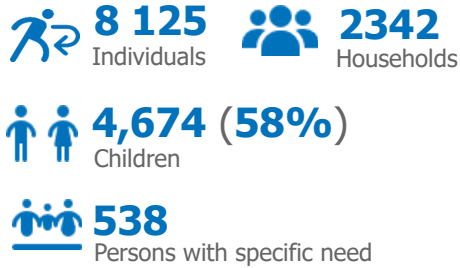

Repatriated since January 2024

Summary of Movements (Country of Asylum to Country of Repatriation)

Monthly trends for the last 12 months**

Repatriation since 2019

TOP 5 Country of Repatriation

Central African Republic | 7,231 (89%)

Rwanda | 622 (8%)

Burundi | 155 (2%)

Democratic Republic of the Congo | 117 (1%)