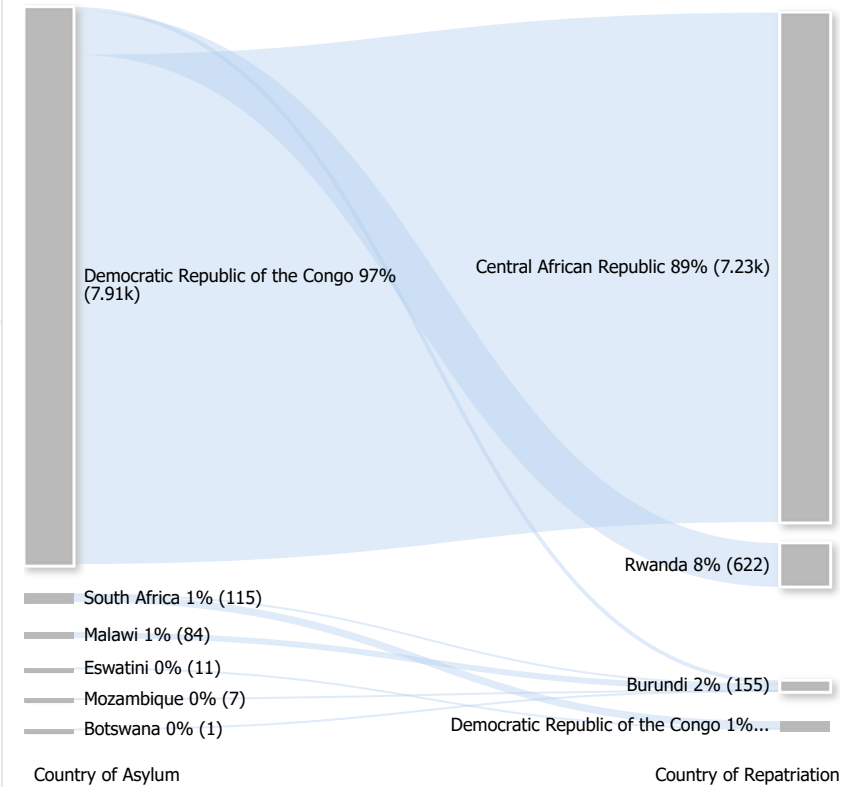

Repatriated since January 2024

Summary of Movements (Country of Asylum to Country of Repatriation)

Monthly trends for the last 12 months**

Repatriation since 2019

TOP 5 Country of Repatriation

Central African Republic | 7,231 (89%)

Rwanda | 622 (8%)

Burundi | 155 (2%)

Democratic Republic of the Congo | 117 (1%)