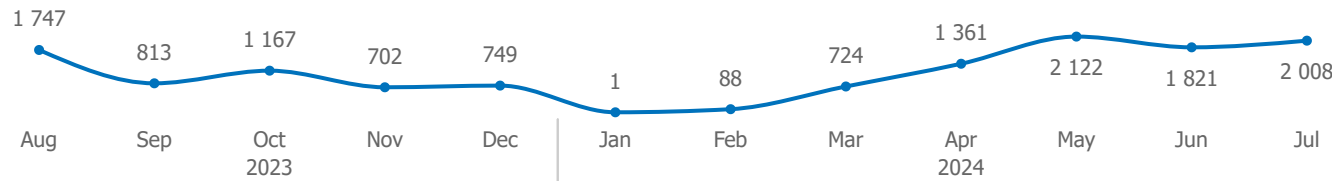

Repatriated since January 2024

Summary of Movements (Country of Asylum to Country of Repatriation)

Monthly trends for the last 12 months**

Repatriation since 2019

TOP 5 Country of Repatriation

Central African Republic | 7,231 (89%)