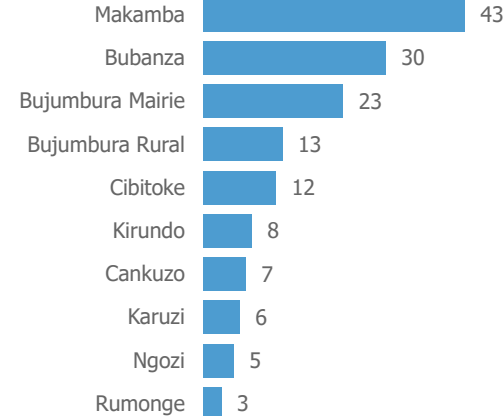

Repatriated since January 2024

Summary of Movements (Country of Asylum to Country of Repatriation)

Monthly trends for the last 12 months**

Repatriation since 2019

TOP 5 Country of Repatriation

Central African Republic | 7,231 (89%)

Rwanda | 622 (8%)

Burundi | 155 (2%)

Democratic Republic of the Congo | 117 (1%)