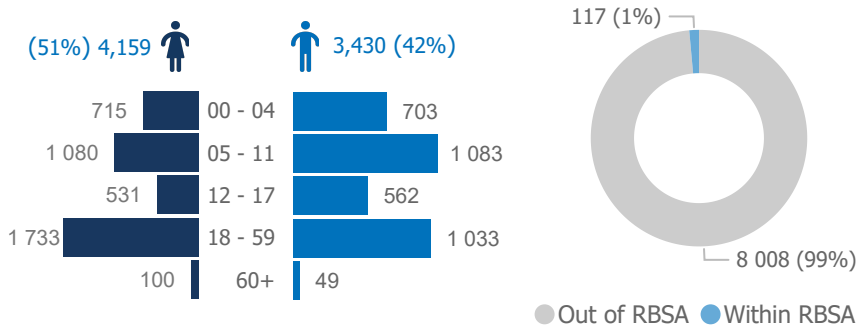

Repatriated since January 2024

Summary of Movements (Country of Asylum to Country of Repatriation)

Monthly trends for the last 12 months**

Repatriation since 2019

TOP 5 Country of Repatriation

Central African Republic | 7,231 (89%)

Rwanda | 622 (8%)

Burundi | 155 (2%)

Democratic Republic of the Congo | 117 (1%)