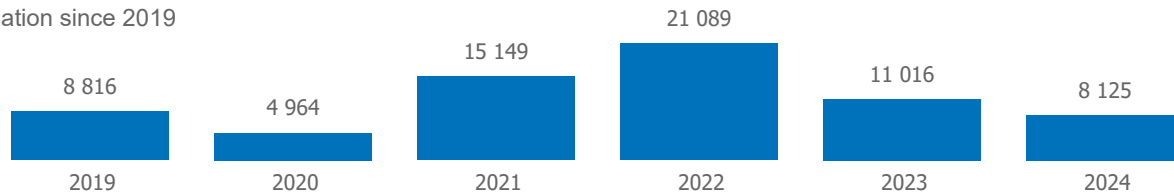

Repatriated since January 2024

Summary of Movements (Country of Asylum to Country of Repatriation)

Monthly trends for the last 12 months**

Repatriation since 2019

TOP 5 Country of Repatriation

Central African Republic | 7,231 (89%)