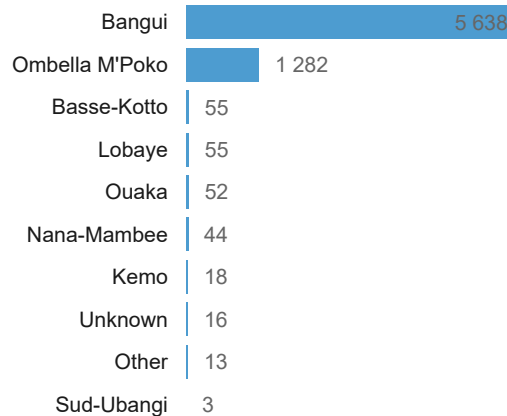

Repatriated since January 2024

Summary of Movements (Country of Asylum to Country of Repatriation)

Monthly trends for the last 12 months**

Repatriation since 2019

TOP 5 Country of Repatriation

Central African Republic | 7,231 (89%)

Rwanda | 622 (8%)

Burundi | 155 (2%)

Democratic Republic of the Congo | 117 (1%)