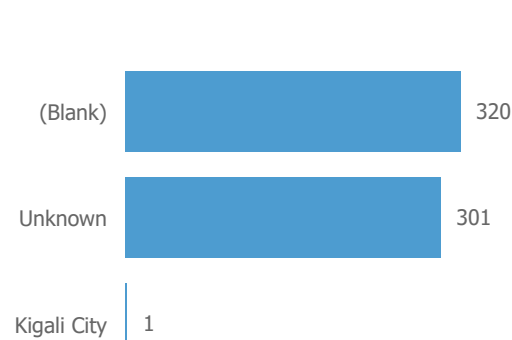

Repatriated since January 2024

Summary of Movements (Country of Asylum to Country of Repatriation)

Monthly trends for the last 12 months**

Repatriation since 2019

TOP 5 Country of Repatriation

Central African Republic | 7,231 (89%)

Rwanda | 622 (8%)

Burundi | 155 (2%)

Democratic Republic of the Congo | 117 (1%)