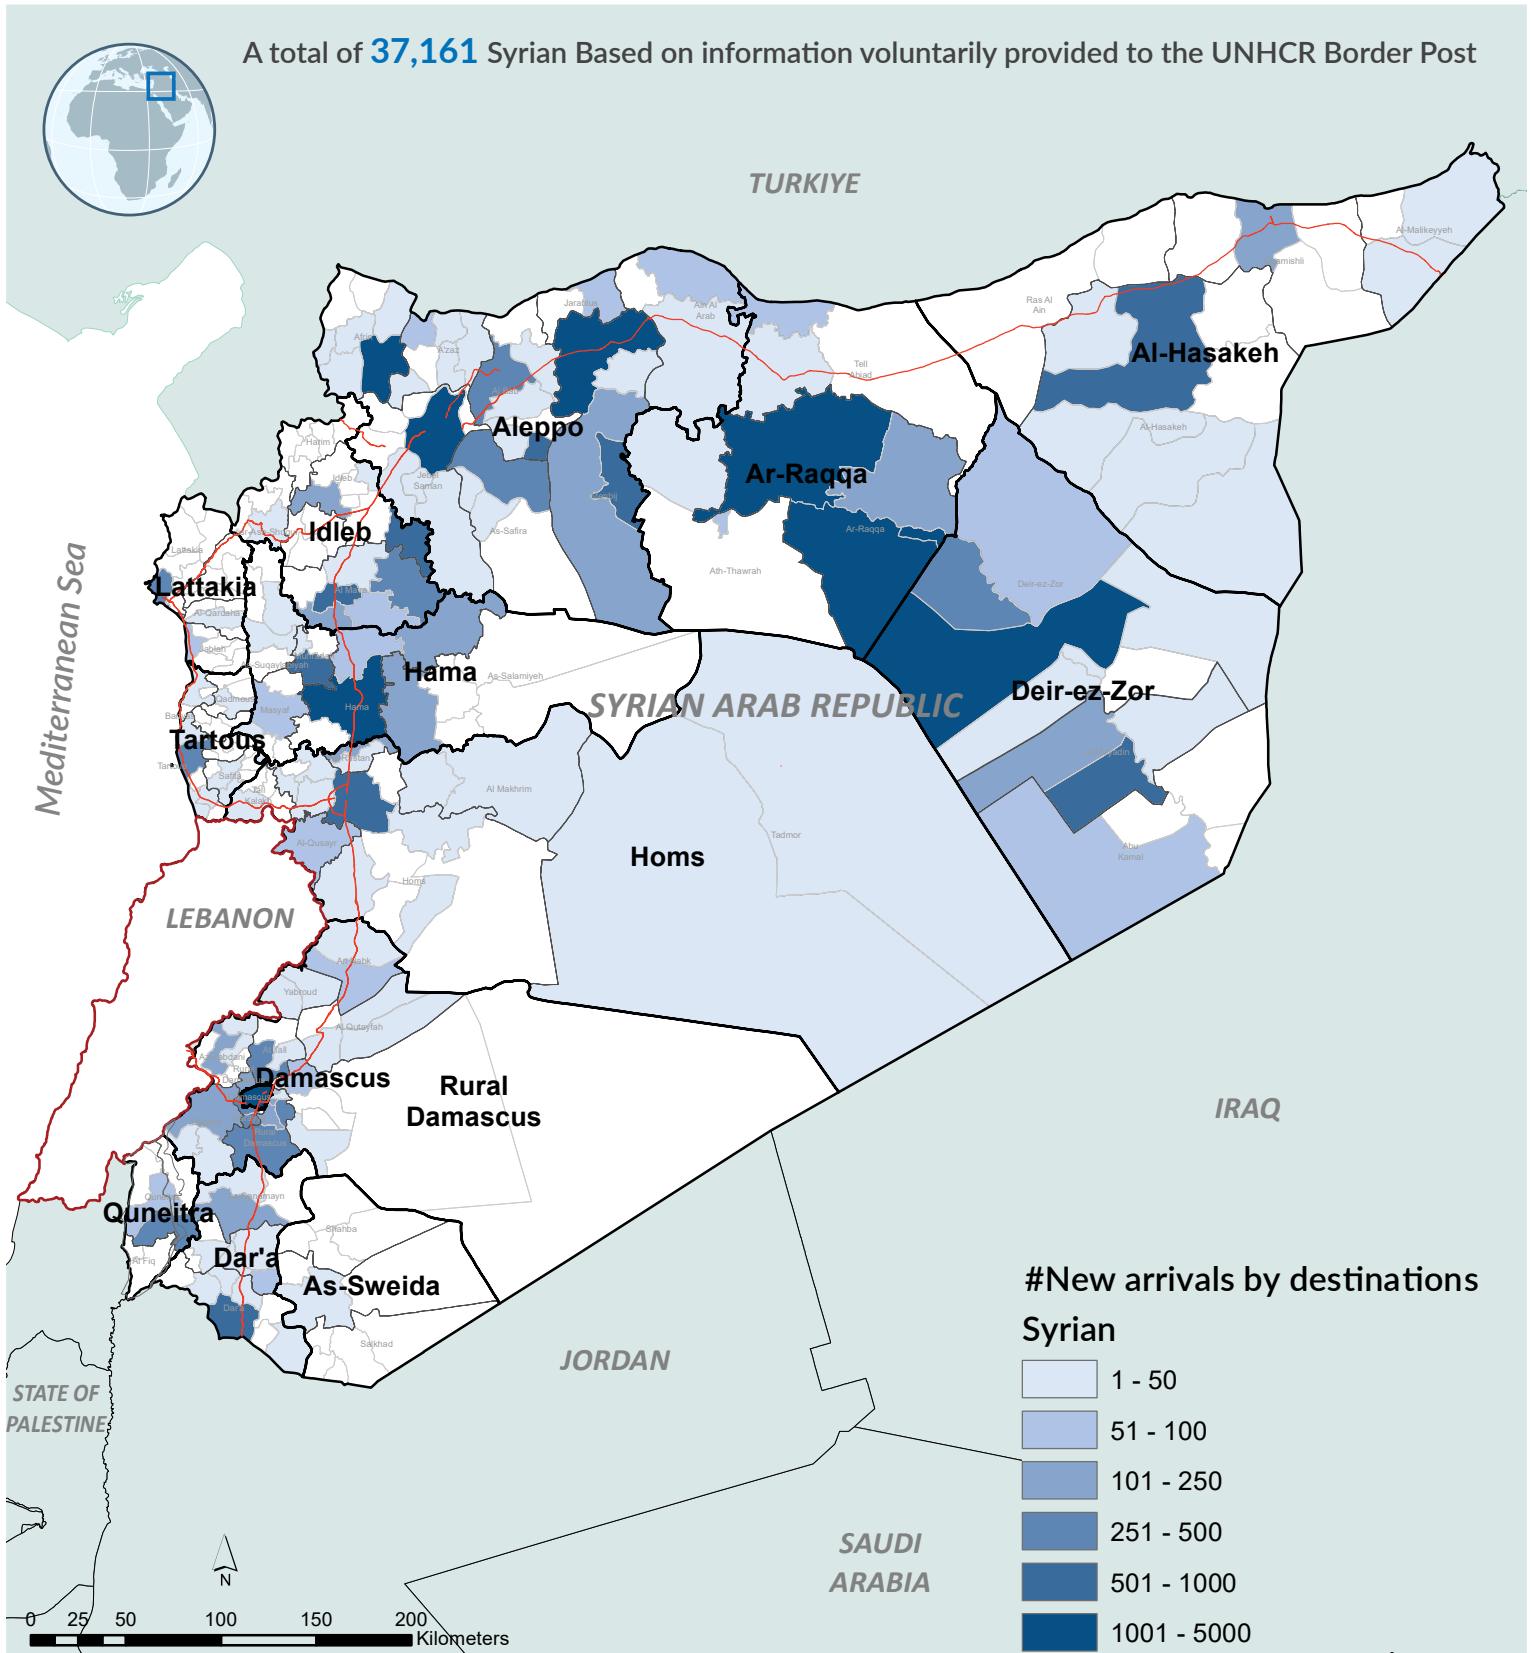

Intended destination of the new arrivals (Lebanese) by sub-district

A total of **7,100** Lebanese Based on information voluntarily provided to the UNHCR Border Posts

The boundaries and names shown and the designations used on this map do not imply official endorsement or acceptance by the United Nations. | Creation date: OCT 2024 | Sources: UNHCR and SARC registration dataset

Intended destination of the new arrivals (Syrian returnees) by sub-district

A total of **37,161** Syrian Based on information voluntarily provided to the UNHCR Border Post

The boundaries and names shown and the designations used on this map do not imply official endorsement or acceptance by the United Nations. | Creation date: OCT 2024 | Sources: UNHCR and SARC registration dataset