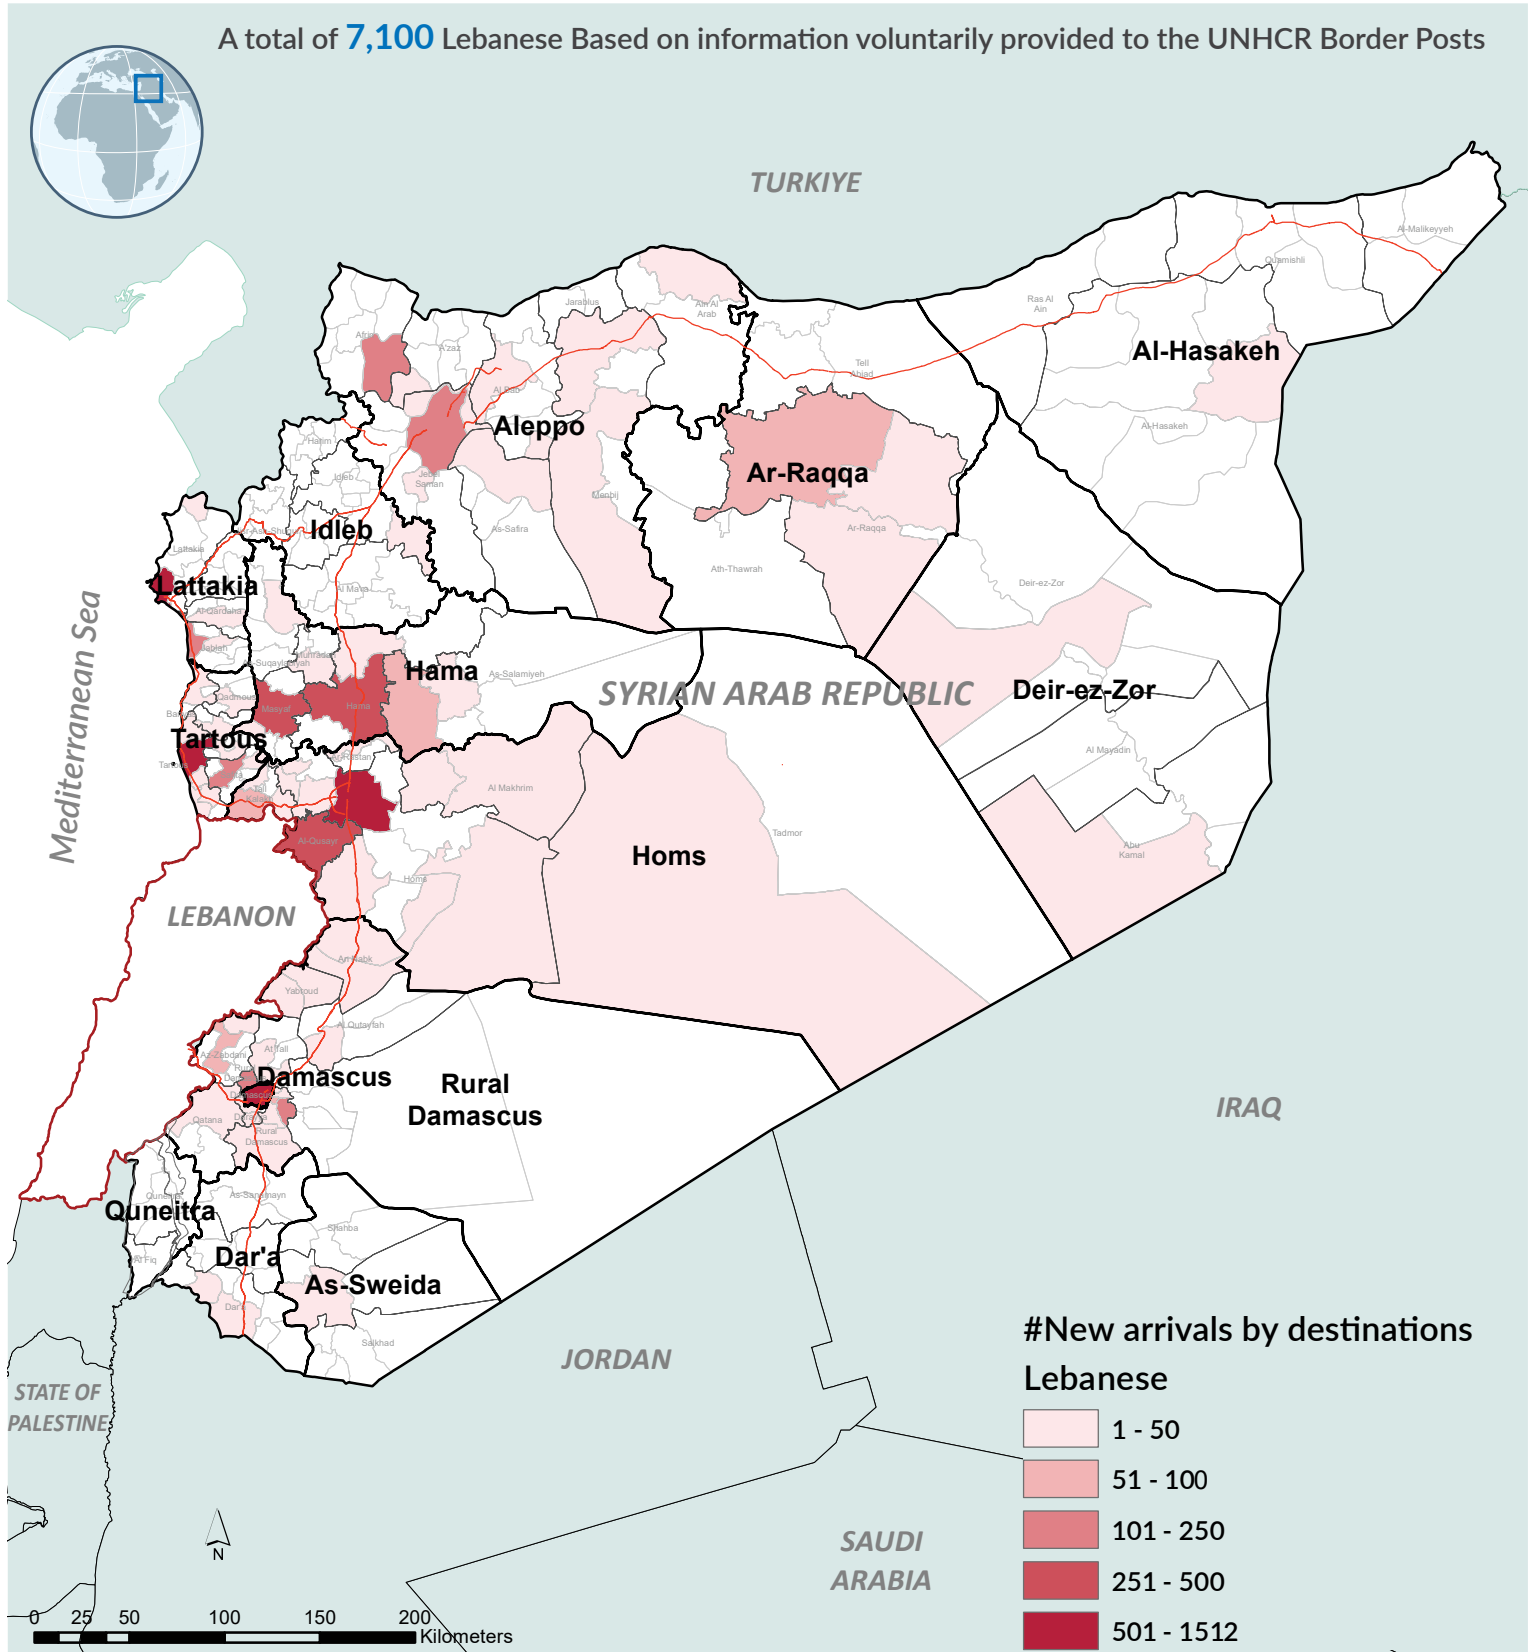

Intended destination of the new arrivals (Lebanese) by sub-district

A total of **7,100** Lebanese Based on information voluntarily provided to the UNHCR Border Posts

The boundaries and names shown and the designations used on this map do not imply official endorsement or acceptance by the United Nations. | Creation date: OCT 2024 | Sources: UNHCR and SARC registration dataset

Intended destination of the new arrivals (Syrian returnees) by sub-district

A total of **37,161** Syrian Based on information voluntarily provided to the UNHCR Border Post

The boundaries and names shown and the designations used on this map do not imply official endorsement or acceptance by the United Nations. | Creation date: OCT 2024 | Sources: UNHCR and SARC registration dataset