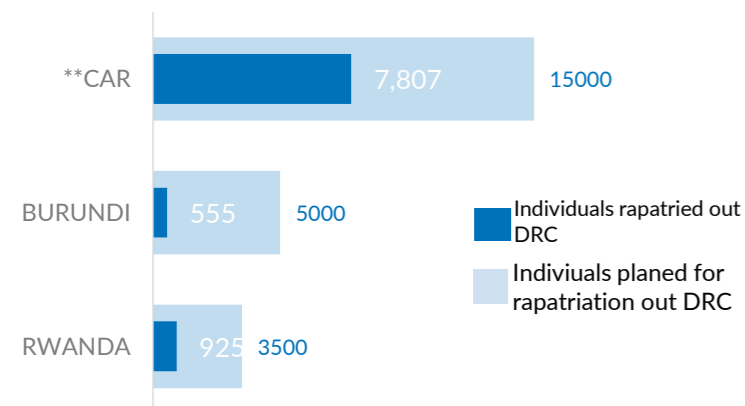

VOLREP* OUT

9,287

Individuals repatriated from DRC since January 2024

2,644

Families repatriated from DRC since January 2024 ****

Country of repatriation

Repatriation from DRC to other countries (last 12 months)

Repatriation from DRC to other countries since 2019

COUNTRY	2019	2020	2021	2022	2023	2024
BURUNDI	101	1,943	7,296	3,474	4,517	555
CAR**	3,137	2,061	5,021	3,350	2,328	7,807
CGO	3	5	0	0	1	0
RWANDA	2,136	922	1,920	2,451	1,924	925
SSD****	0	0	0	3	0	0
Total	5,377	4,931	14,237	9,278	8,770	9,287

VOLREP* IN

175

Individuals repatriated in DRC since January 2024

47

Families repatriated in DRC since January 2024****

Country of repatriation

Repatriation from other countries to DRC (last 12 months)

Repatriation from other countries to DRC since 2018

MAIN PROVINCES WHERE REPATRIATIONS HAVE TAKEN PLACE

*VolRep = Voluntary Repatriation, **CAR = Central African Republic, ***CGO = Republic of Congo, ****South Sudan, ***PoCs = Persons of Concern, ****Family ID not available for some individuals, ***R
Source : UNHCR DRC, Feedback : codkidrcim@unhcr.org, For further information: Please contact Dr. Pierre Atchom - atchom@unhcr.org