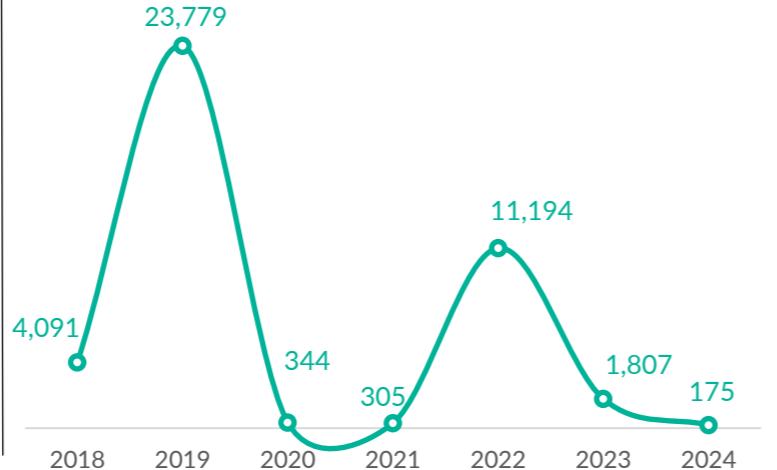

VOLREP* OUT

9,287

Individuals repatriated from DRC since January 2024

2,644

Families repatriated from DRC since January 2024 ****

Country of repatriation

Repatriation from DRC to other countries (last 12 months)

Repatriation from DRC to other countries since 2019

COUNTRY	2019	2020	2021	2022	2023	2024
BURUNDI	101	1,943	7,296	3,474	4,517	555
CAR**	3,137	2,061	5,021	3,350	2,328	7,807
CGO	3	5	0	0	1	0
RWANDA	2,136	922	1,920	2,451	1,924	925
SSD****	0	0	0	3	0	0
Total	5,377	4,931	14,237	9,278	8,770	9,287

VOLREP* IN

175

Individuals repatriated in DRC since January 2024

47

Families repatriated in DRC since January 2024****

Country of repatriation

Repatriation from other countries to DRC (last 12 months)

Repatriation from other countries to DRC since 2018