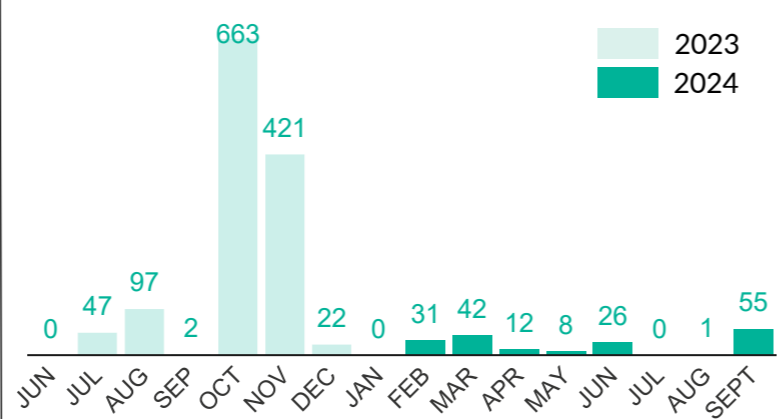

VOLREP* OUT

9,287

Individuals repatriated from DRC since January 2024

2,644

Families repatriated from DRC since January 2024 ****

Country of repatriation

Repatriation from DRC to other countries (last 12 months)

Repatriation from DRC to other countries since 2019

COUNTRY	2019	2020	2021	2022	2023	2024
BURUNDI	101	1,943	7,296	3,474	4,517	555
CAR**	3,137	2,061	5,021	3,350	2,328	7,807
CGO	3	5	0	0	1	0
RWANDA	2,136	922	1,920	2,451	1,924	925
SSD****	0	0	0	3	0	0
Total	5,377	4,931	14,237	9,278	8,770	9,287

VOLREP* IN

175

Individuals repatriated in DRC since January 2024

47

Families repatriated in DRC since January 2024****

Country of repatriation

Repatriation from other countries to DRC (last 12 months)

Repatriation from other countries to DRC since 2018

MAIN PROVINCES WHERE REPATRIATIONS HAVE TAKEN PLACE

*VolRep = Voluntary Repatriation, **CAR = Central African Republic, ***CGO = Republic of Congo, ****South Sudan, ***PoCs = Persons of Concern, ****Family ID not available for some individuals, ***R
Source : UNHCR DRC, Feedback : codkidrcim@unhcr.org, For further information: Please contact Dr. Pierre Atchom - atchom@unhcr.org