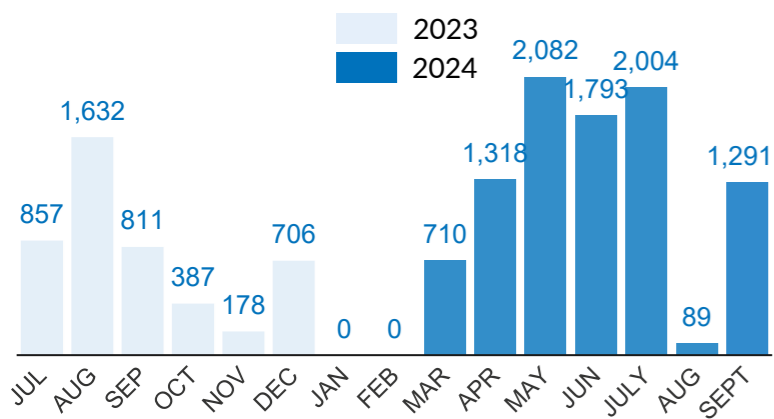

VOLREP* OUT

9,287

Individuals repatriated from DRC since January 2024

2,644

Families repatriated from DRC since January 2024 ****

Country of repatriation

Repatriation from DRC to other countries (last 12 months)

Repatriation from DRC to other countries since 2019

COUNTRY	2019	2020	2021	2022	2023	2024
BURUNDI	101	1,943	7,296	3,474	4,517	555
CAR**	3,137	2,061	5,021	3,350	2,328	7,807
CGO	3	5	0	0	1	0
RWANDA	2,136	922	1,920	2,451	1,924	925
SSD****	0	0	0	3	0	0
Total	5,377	4,931	14,237	9,278	8,770	9,287

VOLREP* IN

175

Individuals repatriated in DRC since January 2024

47

Families repatriated in DRC since January 2024****

Country of repatriation

Repatriation from other countries to DRC (last 12 months)

Repatriation from other countries to DRC since 2018