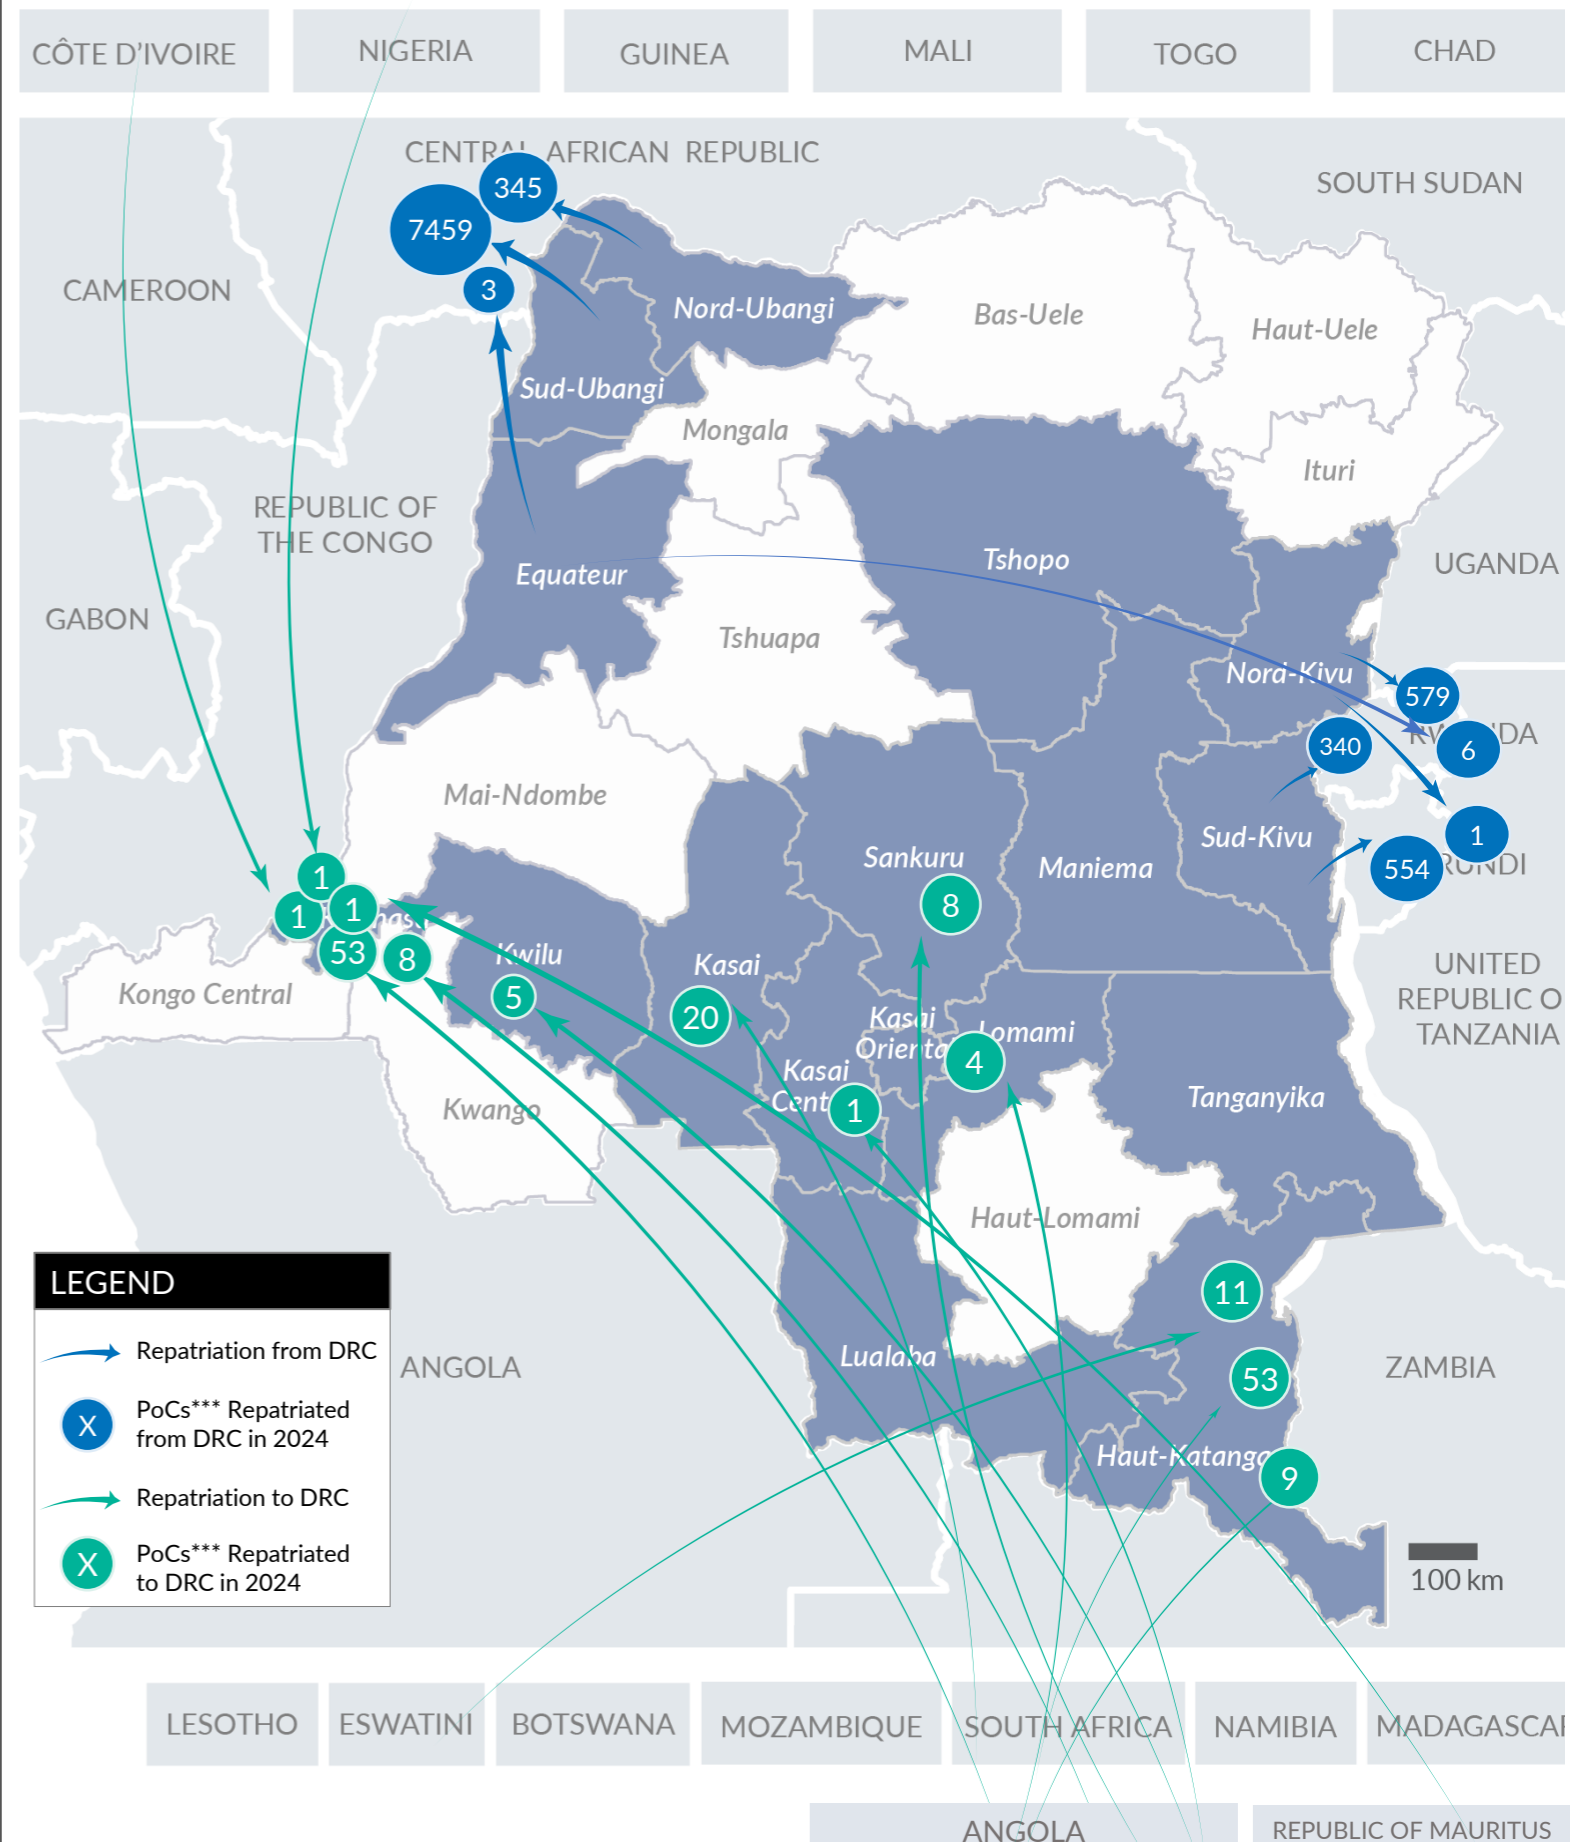

VOLREP* OUT

9,287

Individuals repatriated from DRC since January 2024

2,644

Families repatriated from DRC since January 2024 ****

Country of repatriation

Repatriation from DRC to other countries (last 12 months)

Repatriation from DRC to other countries since 2019

COUNTRY	2019	2020	2021	2022	2023	2024
BURUNDI	101	1,943	7,296	3,474	4,517	555
CAR**	3,137	2,061	5,021	3,350	2,328	7,807
CGO	3	5	0	0	1	0
RWANDA	2,136	922	1,920	2,451	1,924	925
SSD****	0	0	0	3	0	0
Total	5,377	4,931	14,237	9,278	8,770	9,287

VOLREP* IN

175

Individuals repatriated in DRC since January 2024

47

Families repatriated in DRC since January 2024****

Country of repatriation

Repatriation from other countries to DRC (last 12 months)

Repatriation from other countries to DRC since 2018

MAIN PROVINCES WHERE REPATRIATIONS HAVE TAKEN PLACE

*VolRep = Voluntary Repatriation, **CAR = Central African Republic, ***CGO = Republic of Congo, ****South Sudan, ***PoCs = Persons of Concern, ****Family ID not available for some individuals, ***R
Source : UNHCR DRC, Feedback : codkidrcim@unhcr.org, For further information: Please contact Dr. Pierre Atchom - atchom@unhcr.org