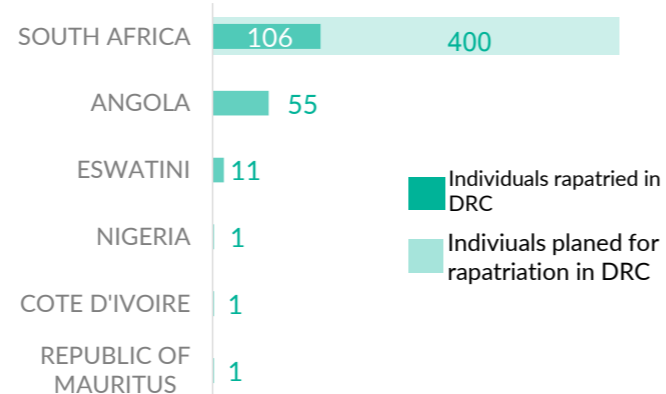

VOLREP* OUT

9,287

Individuals repatriated from DRC since January 2024

2,644

Families repatriated from DRC since January 2024 ****

Country of repatriation

Repatriation from DRC to other countries (last 12 months)

Repatriation from DRC to other countries since 2019

COUNTRY	2019	2020	2021	2022	2023	2024
BURUNDI	101	1,943	7,296	3,474	4,517	555
CAR**	3,137	2,061	5,021	3,350	2,328	7,807
CGO	3	5	0	0	1	0
RWANDA	2,136	922	1,920	2,451	1,924	925
SSD****	0	0	0	3	0	0
Total	5,377	4,931	14,237	9,278	8,770	9,287

VOLREP* IN

175

Individuals repatriated in DRC since January 2024

47

Families repatriated in DRC since January 2024****

Country of repatriation

Repatriation from other countries to DRC (last 12 months)

Repatriation from other countries to DRC since 2018

MAIN PROVINCES WHERE REPATRIATIONS HAVE TAKEN PLACE

*VolRep = Voluntary Repatriation, **CAR = Central African Republic, ***CGO = Republic of Congo, ****South Sudan, ***PoCs = Persons of Concern, ****Family ID not available for some individuals, ***R
Source : UNHCR DRC, Feedback : codkidrcim@unhcr.org, For further information: Please contact Dr. Pierre Atchom - atchom@unhcr.org