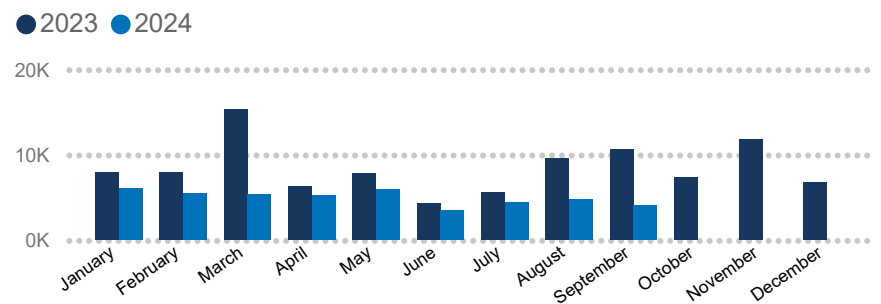

KEY FIGURES

2,273,126
SOUTH SUDANESE REFUGEES

This figure excludes 2,825 refugees and asylum seekers in the Central African Republic.

2024 REGIONAL RRRP FUNDING

USD 1.4 B

REQUESTED

USD 284.1 M

RECEIVED

BY 123 RRP PARTNERS IN 2024 FOR THE SOUTH SUDAN SITUATION

BY COUNTRY OF ASYLUM

NEW ARRIVALS BY MONTH

2024 arrivals (1 Jan - 30 Sep): 44,516

Based on field reports, UNHCR and Government registration

The boundaries and names shown and the designations used on this map do not imply official endorsement or acceptance by the United Nations.