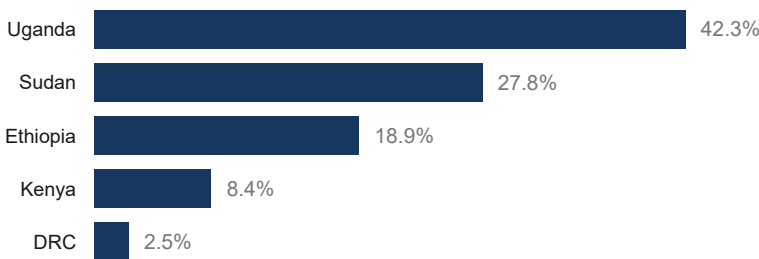

KEY FIGURES

2,273,126
SOUTH SUDANESE REFUGEES

This figure excludes 2,825 refugees and asylum seekers in the Central African Republic.

2024 REGIONAL RRRP FUNDING

USD 1.4 B

REQUESTED

USD 284.1 M

RECEIVED

BY 123 RRP PARTNERS IN 2024 FOR THE SOUTH SUDAN SITUATION

BY COUNTRY OF ASYLUM

NEW ARRIVALS BY MONTH

2024 arrivals (1 Jan - 30 Sep): 44,516

Based on field reports, UNHCR and Government registration

The boundaries and names shown and the designations used on this map do not imply official endorsement or acceptance by the United Nations.