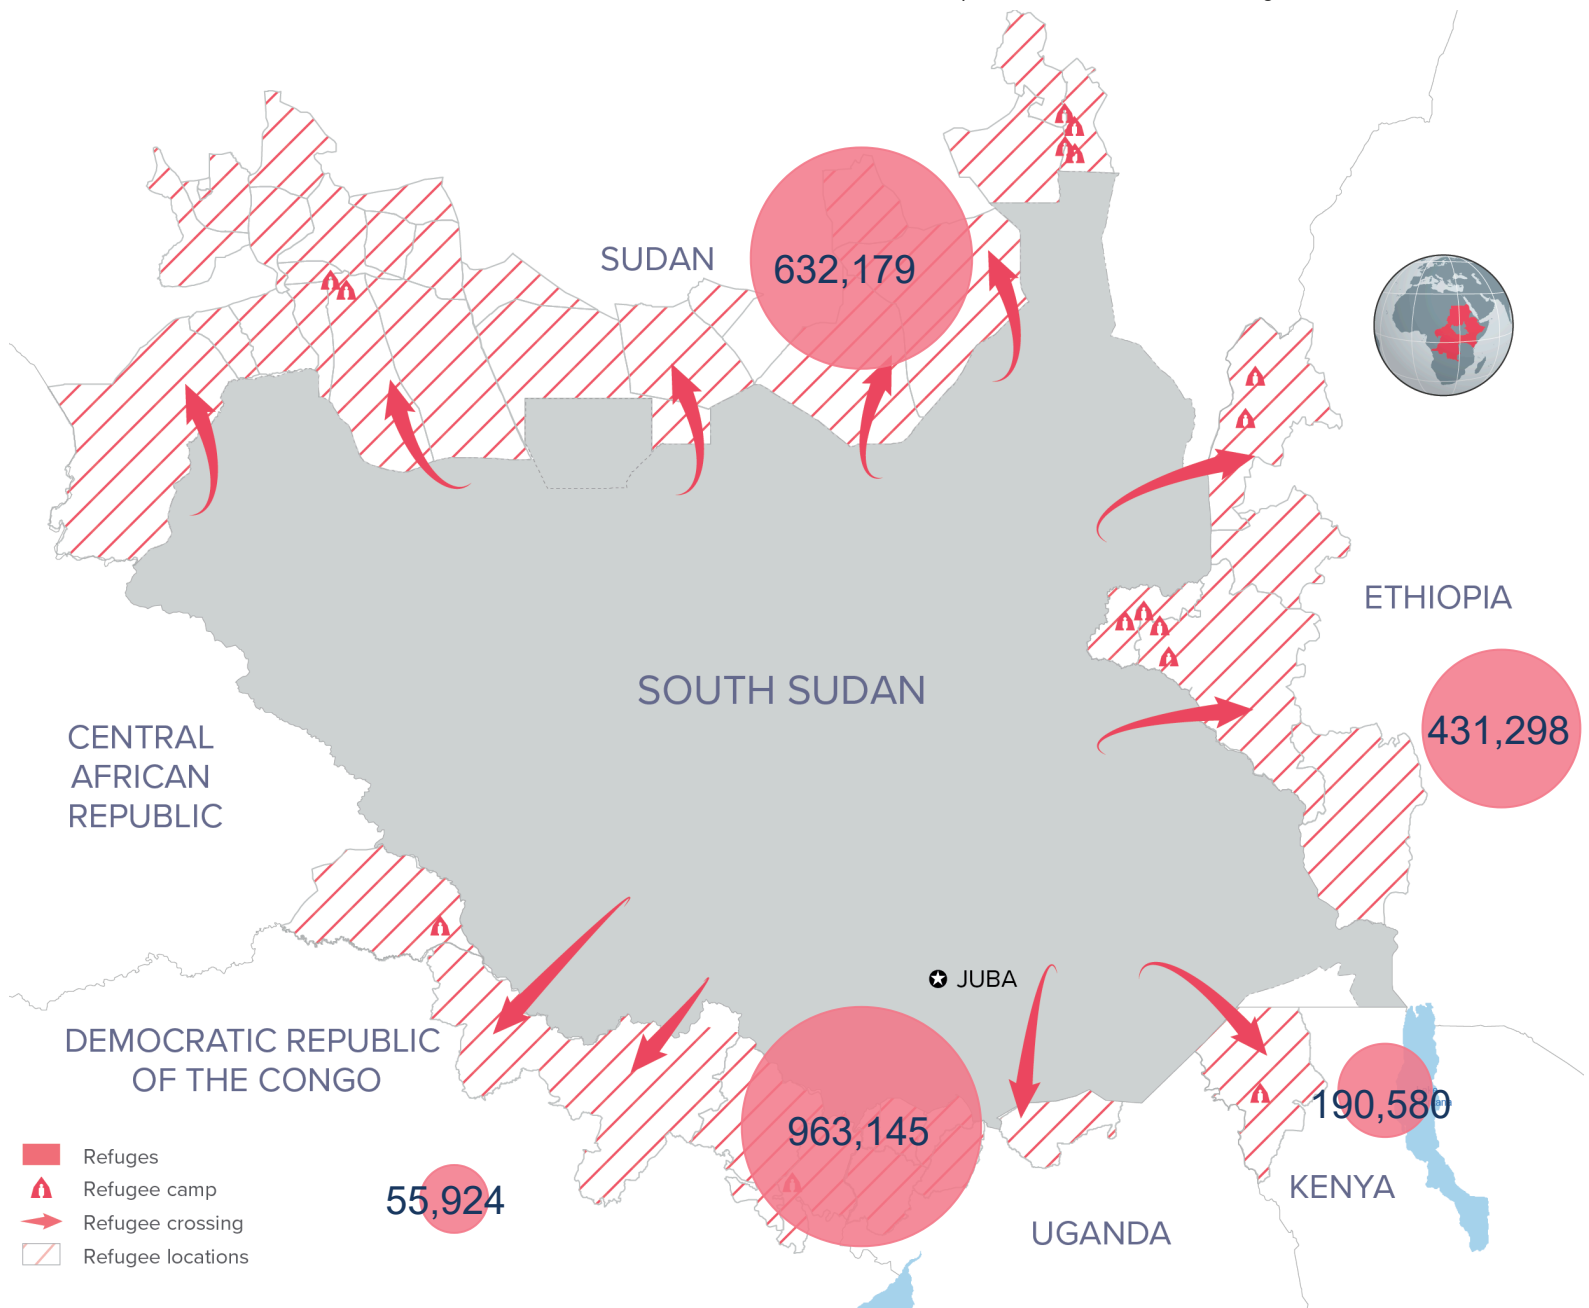

KEY FIGURES

2,273,126
SOUTH SUDANESE REFUGEES

This figure excludes 2,825 refugees and asylum seekers in the Central African Republic.

2024 REGIONAL RRRP FUNDING

USD 1.4 B

REQUESTED

USD 284.1 M

RECEIVED

BY 123 RRP PARTNERS IN 2024 FOR THE SOUTH SUDAN SITUATION

BY COUNTRY OF ASYLUM

NEW ARRIVALS BY MONTH

2024 arrivals (1 Jan - 30 Sep): 44,516

Based on field reports, UNHCR and Government registration

The boundaries and names shown and the designations used on this map do not imply official endorsement or acceptance by the United Nations.