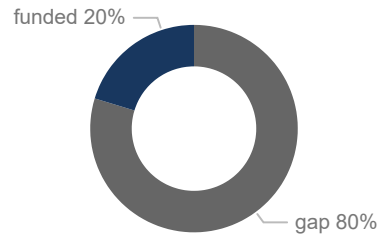

KEY FIGURES

2,273,126
SOUTH SUDANESE REFUGEES

This figure excludes 2,825 refugees and asylum seekers in the Central African Republic.

2024 REGIONAL RRRP FUNDING

USD 1.4 B

REQUESTED

USD 284.1 M

RECEIVED

BY 123 RRP PARTNERS IN 2024 FOR THE SOUTH SUDAN SITUATION

BY COUNTRY OF ASYLUM

NEW ARRIVALS BY MONTH

2024 arrivals (1 Jan - 30 Sep): 44,516

Based on field reports, UNHCR and Government registration

The boundaries and names shown and the designations used on this map do not imply official endorsement or acceptance by the United Nations.