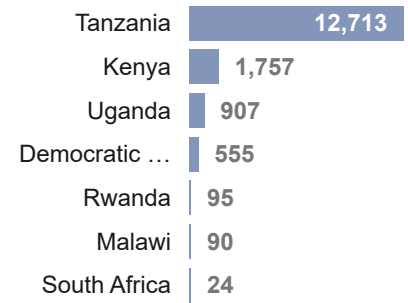

320K
Burundi Refugees and Asylum seekers in neighbouring countries

103K
Internally Displaced Persons

7K
Conflict induced IDPs

95K
Natural disaster IDPs

16,160
Returnees in 2024

90K
Refugees and Asylum Seekers in Burundi

Burundian Refugees by Country of Asylum

Age Gender breakdown

Refugees in Burundi Country of Origin

Burundi Returnees in 2024

Burundians displaced into neighbouring countries