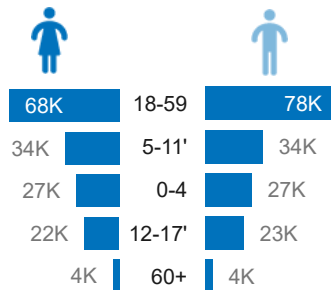

320K
Burundi Refugees and Asylum seekers in neighbouring countries

103K
Internally Displaced Persons

7K
Conflict induced IDPs

95K
Natural disaster IDPs

16,160
Returnees in 2024

90K
Refugees and Asylum Seekers in Burundi

Burundian Refugees by Country of Asylum

Age Gender breakdown

Refugees in Burundi Country of Origin

Burundi Returnees in 2024

Burundians displaced into neighbouring countries