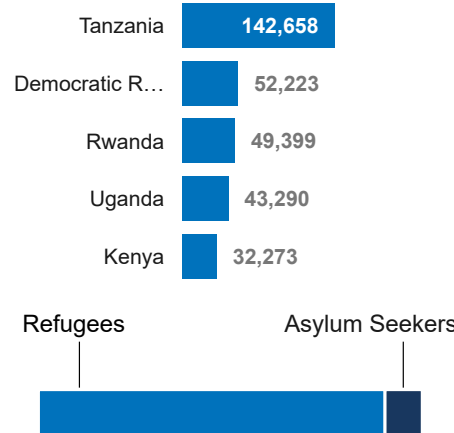

320K
Burundi Refugees and Asylum seekers in neighbouring countries

103K
Internally Displaced Persons

7K
Conflict induced IDPs

95K
Natural disaster IDPs

16,160
Returnees in 2024

90K
Refugees and Asylum Seekers in Burundi

Burundian Refugees by Country of Asylum

Age Gender breakdown

Refugees in Burundi Country of Origin

Burundi Returnees in 2024

Burundians displaced into neighbouring countries