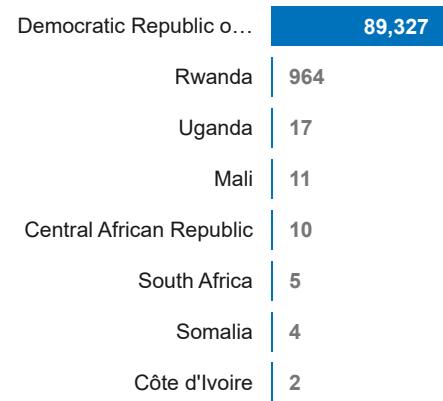

320K
Burundi Refugees and Asylum seekers in neighbouring countries

103K
Internally Displaced Persons

7K
Conflict induced IDPs

95K
Natural disaster IDPs

16,160
Returnees in 2024

90K
Refugees and Asylum Seekers in Burundi

Burundian Refugees by Country of Asylum

Age Gender breakdown

Refugees in Burundi Country of Origin

Burundi Returnees in 2024

Burundians displaced into neighbouring countries