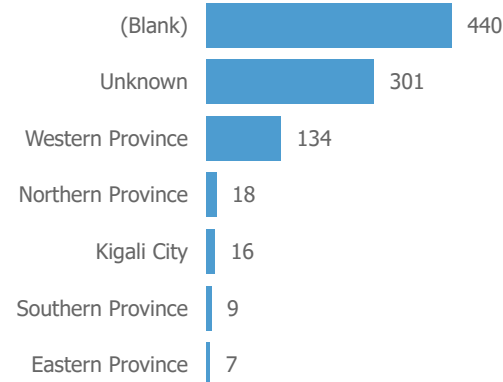

Repatriated since January 2024

Summary of Movements (Country of Asylum to Country of Repatriation)

Monthly trends for the last 12 months**

Repatriation since 2019

TOP 5 Country of Repatriation

Central African Republic | 7,807 (82%)

Rwanda | 925 (10%)

Burundi | 672 (7%)

Democratic Republic of the Congo | 173 (2%)