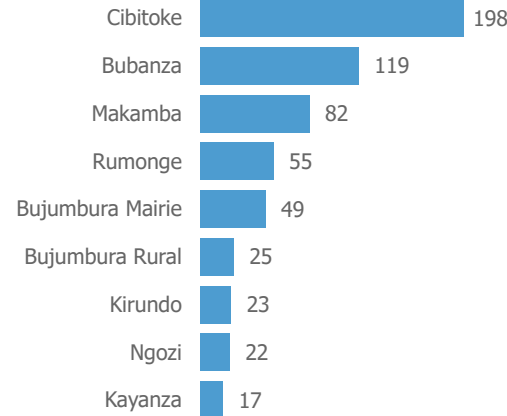

Repatriated since January 2024

Summary of Movements (Country of Asylum to Country of Repatriation)

Monthly trends for the last 12 months**

Repatriation since 2019

TOP 5 Country of Repatriation

Central African Republic | 7,807 (82%)

Rwanda | 925 (10%)

Burundi | 672 (7%)

Democratic Republic of the Congo | 173 (2%)