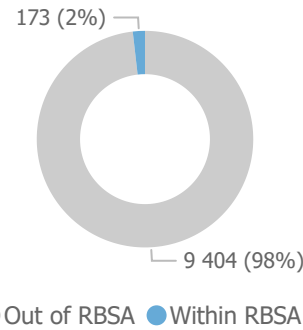

Repatriated since January 2024

Summary of Movements (Country of Asylum to Country of Repatriation)

Monthly trends for the last 12 months**

Repatriation since 2019

TOP 5 Country of Repatriation

Central African Republic | 7,807 (82%)

Rwanda | 925 (10%)

Burundi | 672 (7%)

Democratic Republic of the Congo | 173 (2%)