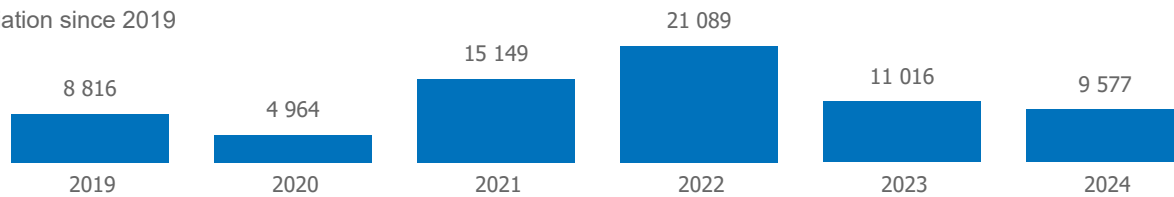

Repatriated since January 2024

Summary of Movements (Country of Asylum to Country of Repatriation)

Monthly trends for the last 12 months**

Repatriation since 2019

TOP 5 Country of Repatriation

Central African Republic | 7,807 (82%)