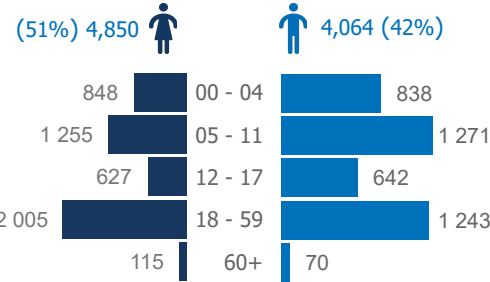

Repatriated since January 2024

Summary of Movements (Country of Asylum to Country of Repatriation)

Monthly trends for the last 12 months**

Repatriation since 2019

TOP 5 Country of Repatriation

Central African Republic | 7,807 (82%)

Rwanda | 925 (10%)

Burundi | 672 (7%)

Democratic Republic of the Congo | 173 (2%)