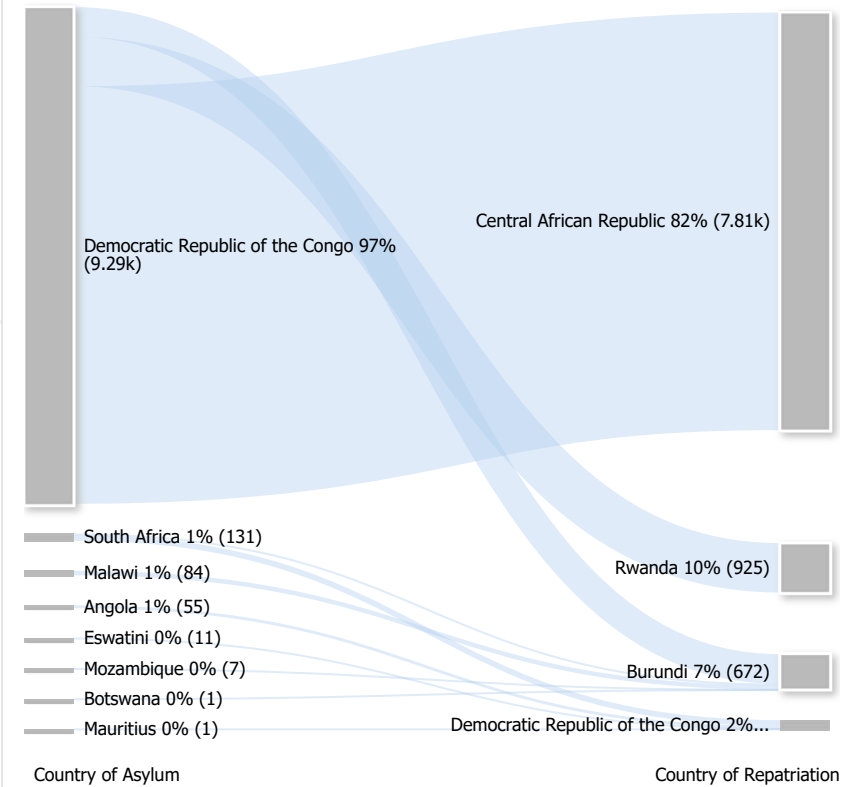

Repatriated since January 2024

Summary of Movements (Country of Asylum to Country of Repatriation)

Monthly trends for the last 12 months**

Repatriation since 2019

TOP 5 Country of Repatriation

Central African Republic | 7,807 (82%)

Rwanda | 925 (10%)

Burundi | 672 (7%)

Democratic Republic of the Congo | 173 (2%)