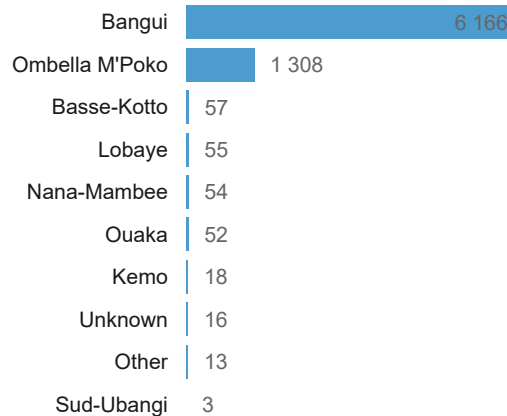

Repatriated since January 2024

Summary of Movements (Country of Asylum to Country of Repatriation)

Monthly trends for the last 12 months**

Repatriation since 2019

TOP 5 Country of Repatriation

Central African Republic | 7,807 (82%)

Rwanda | 925 (10%)

Burundi | 672 (7%)

Democratic Republic of the Congo | 173 (2%)