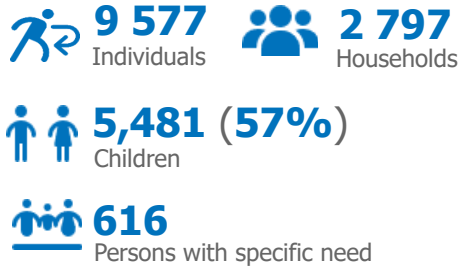

Repatriated since January 2024

Summary of Movements (Country of Asylum to Country of Repatriation)

Monthly trends for the last 12 months**

Repatriation since 2019

TOP 5 Country of Repatriation

Central African Republic | 7,807 (82%)

Rwanda | 925 (10%)

Burundi | 672 (7%)

Democratic Republic of the Congo | 173 (2%)