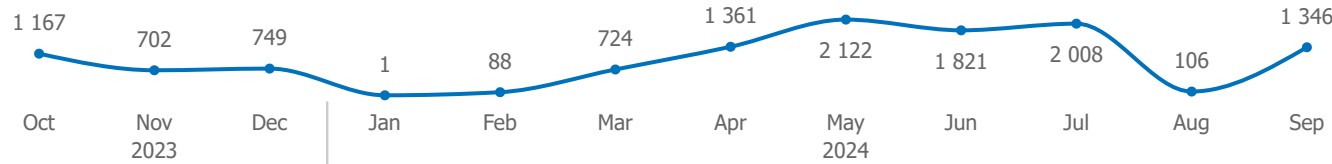

Repatriated since January 2024

Summary of Movements (Country of Asylum to Country of Repatriation)

Monthly trends for the last 12 months**

Repatriation since 2019

TOP 5 Country of Repatriation

Central African Republic | 7,807 (82%)