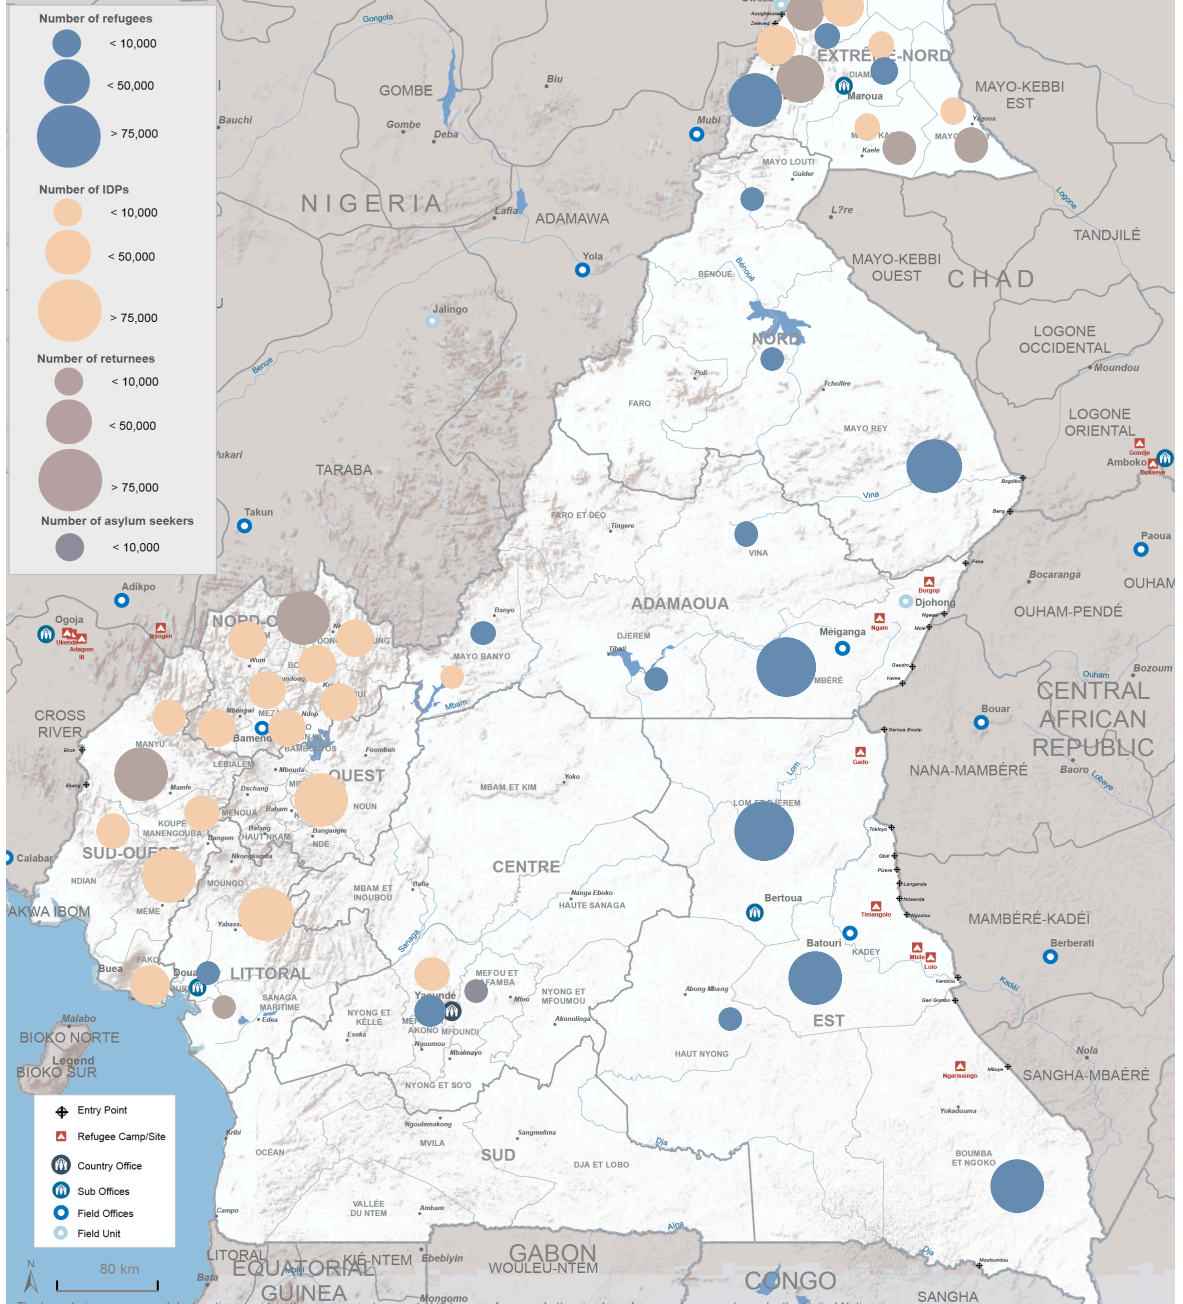

CAMEROON: LOCATIONS OF FORCIBLY DISPLCED PERSONS (November 2024)

2,122,687 TOTAL FORCIBLY DISPLCED PERSONS

282,843 CENTRAL AFRICAN REFUGEES

125,206 NIGERIAN PERSONS

3,249 REFUGEES OTHERS NATIONALITIES

16,070 ASYLUM SEEKERS

1,036,775 INTERNALLY DISPLCED PERSONS (IDPs)

658,544 RETURNEES IDPs

The boundaries, names, and designations used on this map are not warranted to be error free nor do they imply endorsement or acceptance by the United Nations.
 * Returnees & IDPs: Source: IOM, OCHA
 Refugees & Asylum Seekers: Source: UNHCR
 for more information, please contact Claudric DE KALAMBAK (nguenade@unhcr.org)