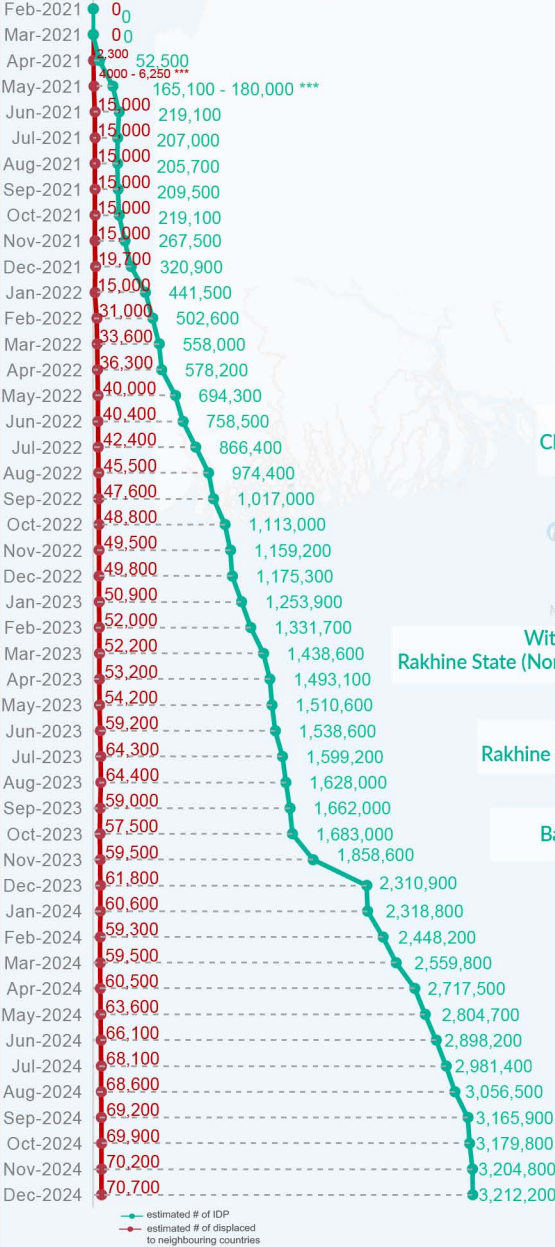

Key figures

Estimated # of IDPs → 3,212,200
Estimated # of displaced to neighbouring countries → 70,700

Source : UN in Myanmar

Estimated displacement figures by Month