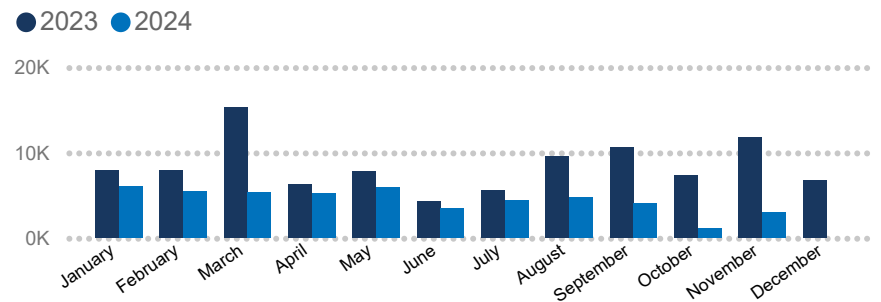

KEY FIGURES

2,281,818
SOUTH SUDANESE REFUGEES

This figure excludes 2,883 refugees and asylum seekers in the Central African Republic.

2024 REGIONAL RRRP FUNDING

USD 1.4 B

REQUESTED

USD 403.1 M

RECEIVED

BY 123 RRP PARTNERS IN 2024 FOR THE SOUTH SUDAN SITUATION

BY COUNTRY OF ASYLUM

NEW ARRIVALS BY MONTH

2024 arrivals (1 Jan - 30 Nov): 48,566

Based on field reports, UNHCR and Government registration

The boundaries and names shown and the designations used on this map do not imply official endorsement or acceptance by the United Nations.