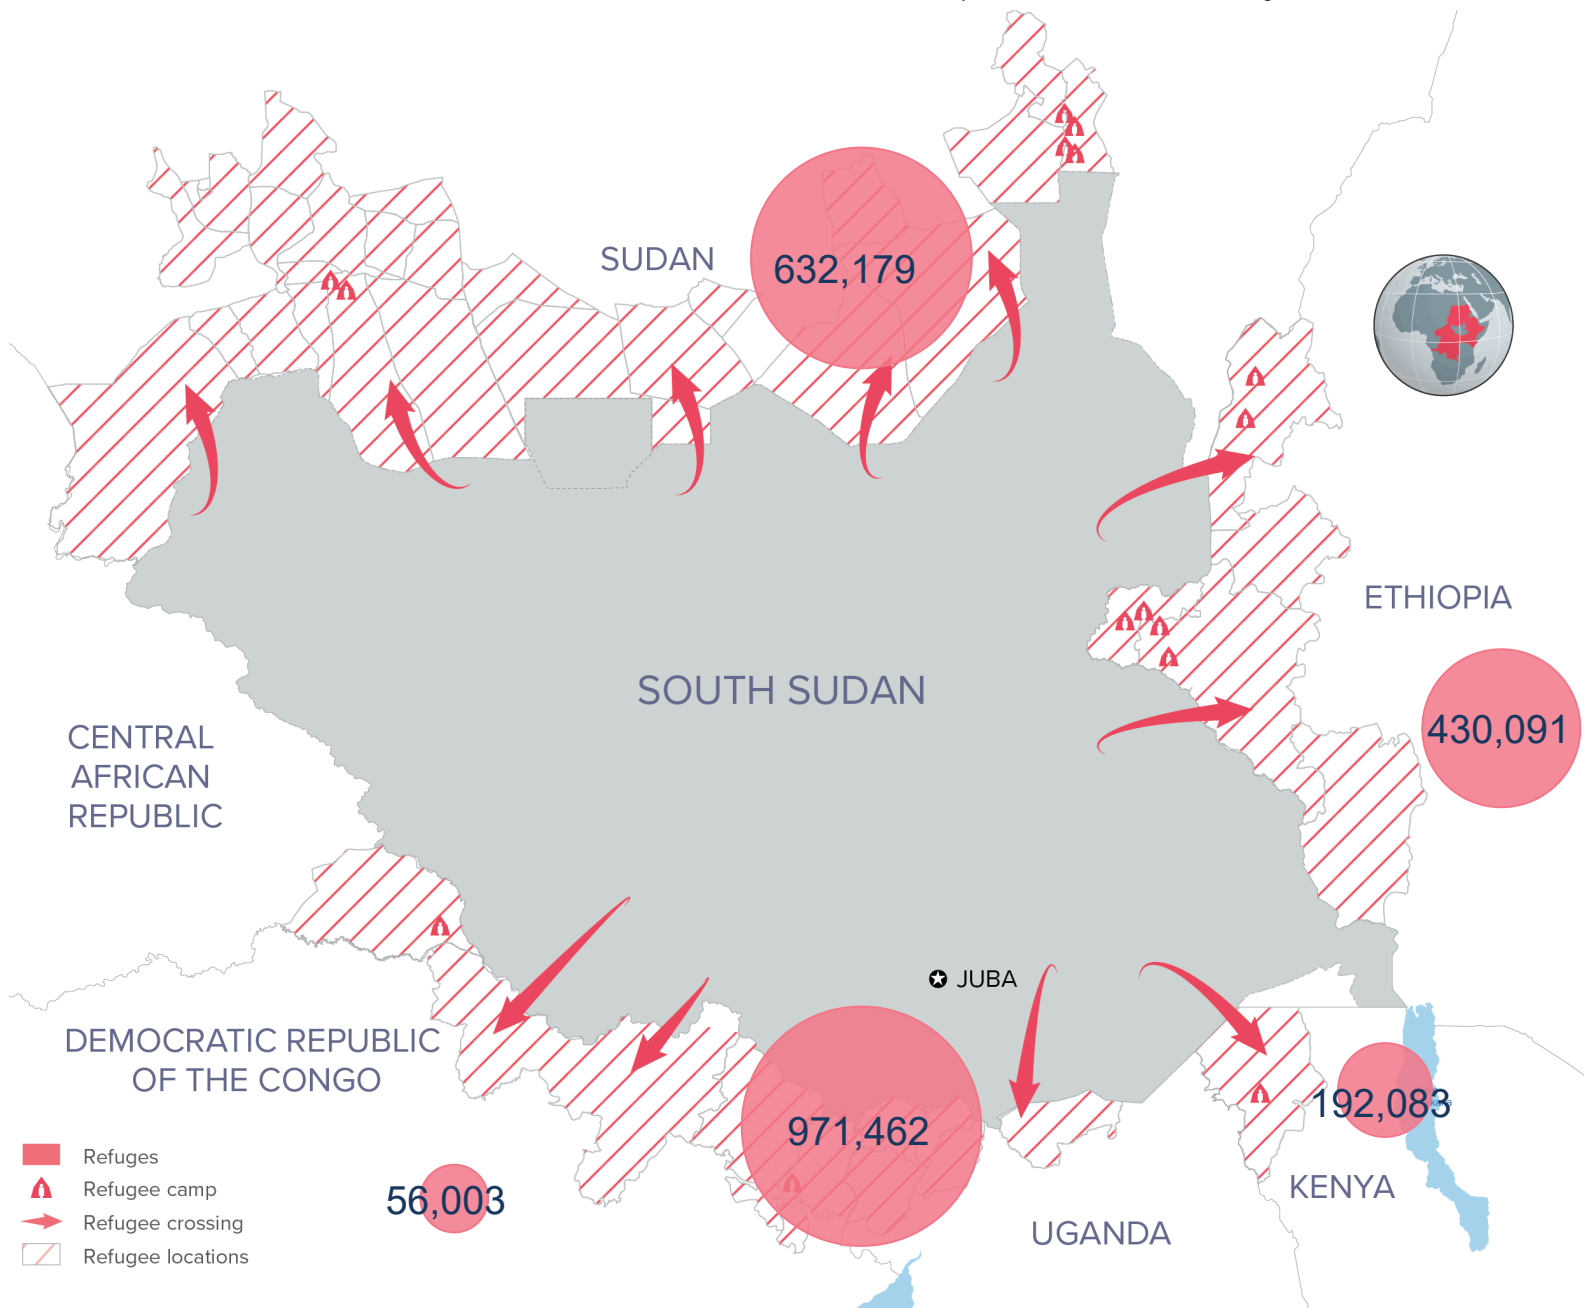

KEY FIGURES

2,281,818
SOUTH SUDANESE REFUGEES

This figure excludes 2,883 refugees and asylum seekers in the Central African Republic.

2024 REGIONAL RRRP FUNDING

USD 1.4 B

REQUESTED

USD 403.1 M

RECEIVED

BY 123 RRP PARTNERS IN 2024 FOR THE SOUTH SUDAN SITUATION

BY COUNTRY OF ASYLUM

NEW ARRIVALS BY MONTH

2024 arrivals (1 Jan - 30 Nov): 48,566

Based on field reports, UNHCR and Government registration

The boundaries and names shown and the designations used on this map do not imply official endorsement or acceptance by the United Nations.