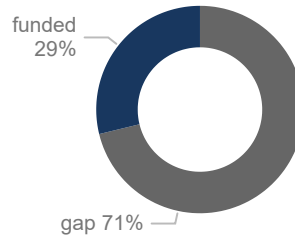

KEY FIGURES

2,281,818
SOUTH SUDANESE REFUGEES

This figure excludes 2,883 refugees and asylum seekers in the Central African Republic.

2024 REGIONAL RRRP FUNDING

USD 1.4 B

REQUESTED

USD 403.1 M

RECEIVED

BY 123 RRP PARTNERS IN 2024 FOR THE SOUTH SUDAN SITUATION

BY COUNTRY OF ASYLUM

NEW ARRIVALS BY MONTH

2024 arrivals (1 Jan - 30 Nov): 48,566

Based on field reports, UNHCR and Government registration

The boundaries and names shown and the designations used on this map do not imply official endorsement or acceptance by the United Nations.