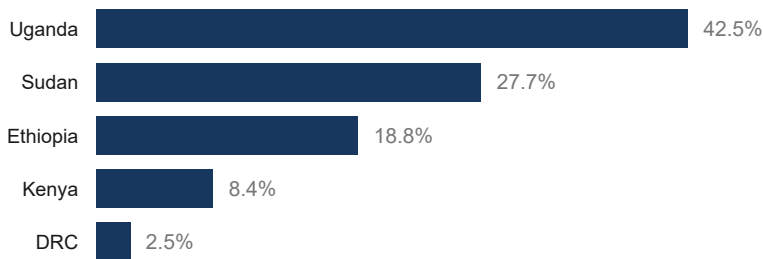

KEY FIGURES

2,281,818
SOUTH SUDANESE REFUGEES

This figure excludes 2,883 refugees and asylum seekers in the Central African Republic.

2024 REGIONAL RRRP FUNDING

USD 1.4 B

REQUESTED

USD 403.1 M

RECEIVED

BY 123 RRP PARTNERS IN 2024 FOR THE SOUTH SUDAN SITUATION

BY COUNTRY OF ASYLUM

NEW ARRIVALS BY MONTH

2024 arrivals (1 Jan - 30 Nov): 48,566

Based on field reports, UNHCR and Government registration

The boundaries and names shown and the designations used on this map do not imply official endorsement or acceptance by the United Nations.