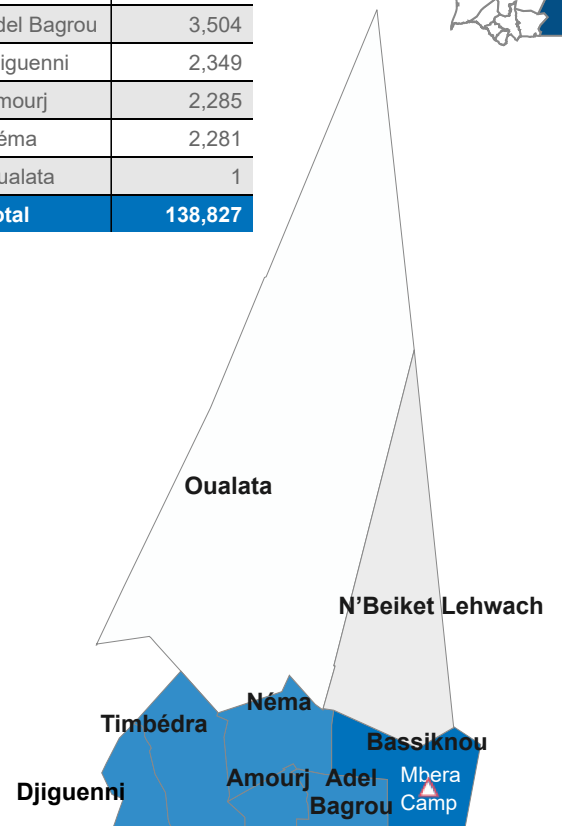

MALIAN REFUGEES

138,827
Individuals

78,975
Children (<18)

Age and Gender

Regions of Origin

REGISTRATION TRENDS

REFUGEES WITH SPECIFIC NEEDS

Persons with Specific Needs: **12,357**

MAP OF HODH CHARGUI

District	Individuals
Bassiknou	124,731
Timbédra	3,676
Adel Bagrou	3,504
Djiguenni	2,349
Amourj	2,285
Néma	2,281
Oualata	1
Total	138,827

Registered refugees and asylum seekers correspond to those who have been included in UNHCR's database. Given the sharp increase of arrivals from Mali in Hodh Chargui in 2023 and 2024, thousands of refugees are awaiting registration and, thus, not included in dashboard