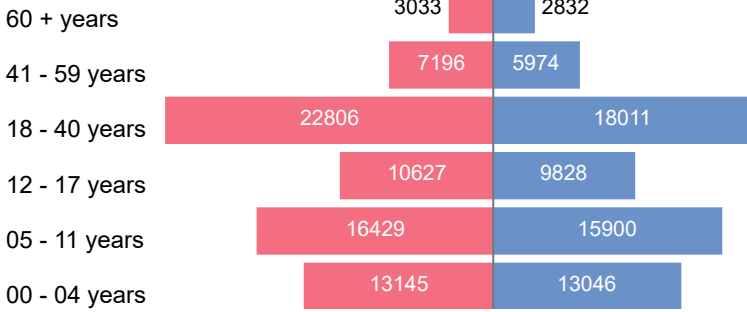

MALIAN REFUGEES

138,827
Individuals

78,975
Children (<18)

Age and Gender

Regions of Origin

REGISTRATION TRENDS

REFUGEES WITH SPECIFIC NEEDS

Persons with Specific Needs: **12,357**