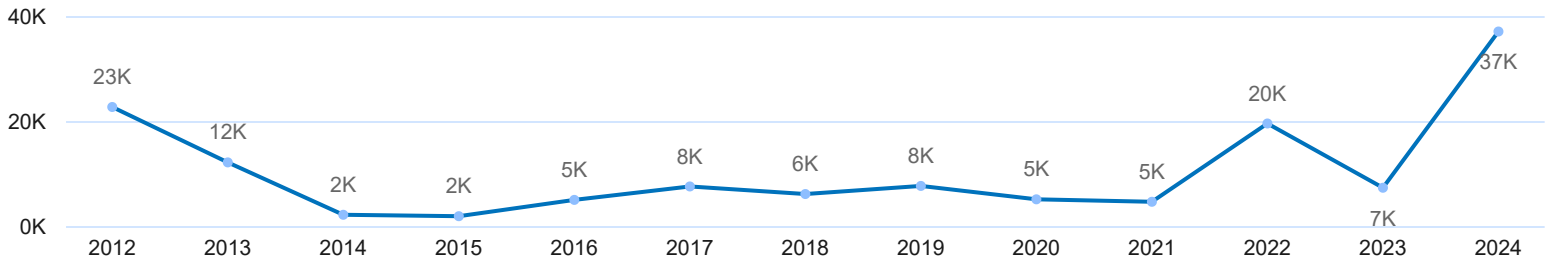

MALIAN REFUGEES

138,827
Individuals

78,975
Children (<18)

Age and Gender

Regions of Origin

REGISTRATION TRENDS

REFUGEES WITH SPECIFIC NEEDS

Persons with Specific Needs: **12,357**