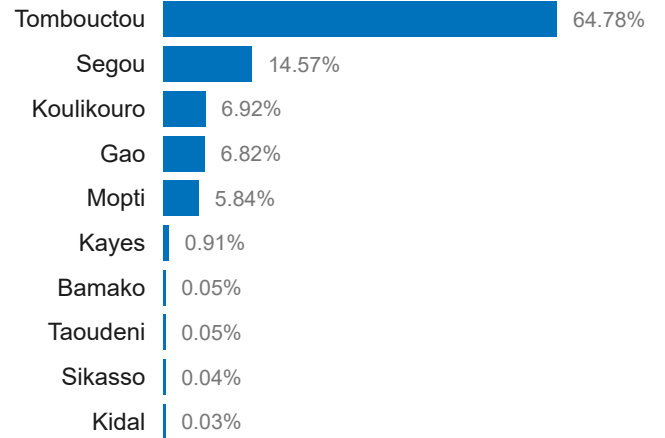

MALIAN REFUGEES

138,827
Individuals

78,975
Children (<18)

Age and Gender

Regions of Origin

REGISTRATION TRENDS

REFUGEES WITH SPECIFIC NEEDS

Persons with Specific Needs: **12,357**

MAP OF HODH CHARGUI

District	Individuals
Bassiknou	124,731
Timbédra	3,676
Adel Bagrou	3,504
Djiguenni	2,349
Amourj	2,285
Néma	2,281
Oualata	1
Total	138,827

Registered refugees and asylum seekers correspond to those who have been included in UNHCR's database. Given the sharp increase of arrivals from Mali in Hodh Chargui in 2023 and 2024, thousands of refugees are awaiting registration and, thus, not included in dashboard