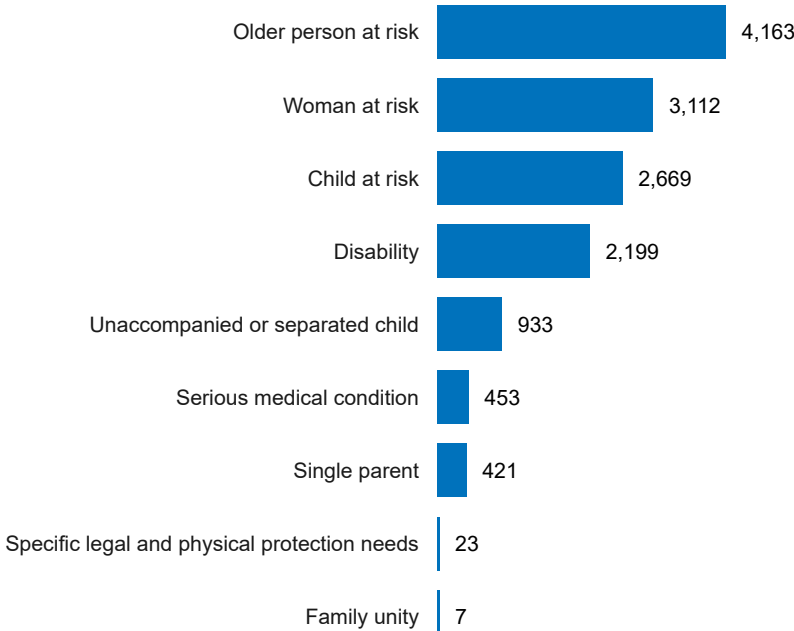

MALIAN REFUGEES

138,827
Individuals

78,975
Children (<18)

Age and Gender

Regions of Origin

REGISTRATION TRENDS

REFUGEES WITH SPECIFIC NEEDS

Persons with Specific Needs: **12,357**