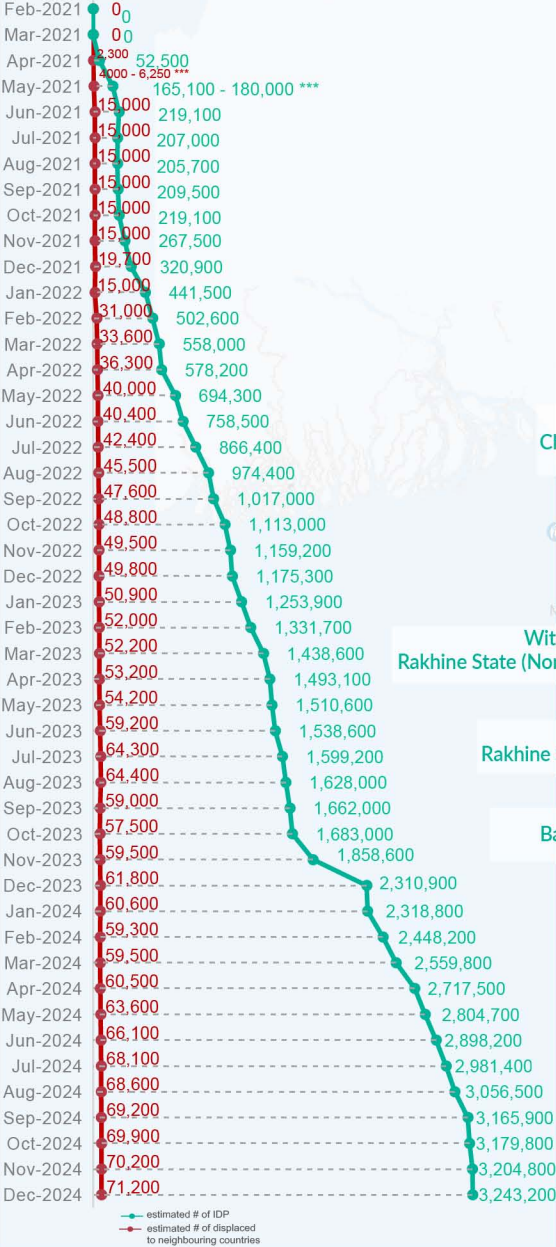

Key figures

Estimated # of IDPs → 3,243,200

Estimated # of displaced to neighbouring countries → 71,200

Source : UN in Myanmar

Estimated displacement figures by Month