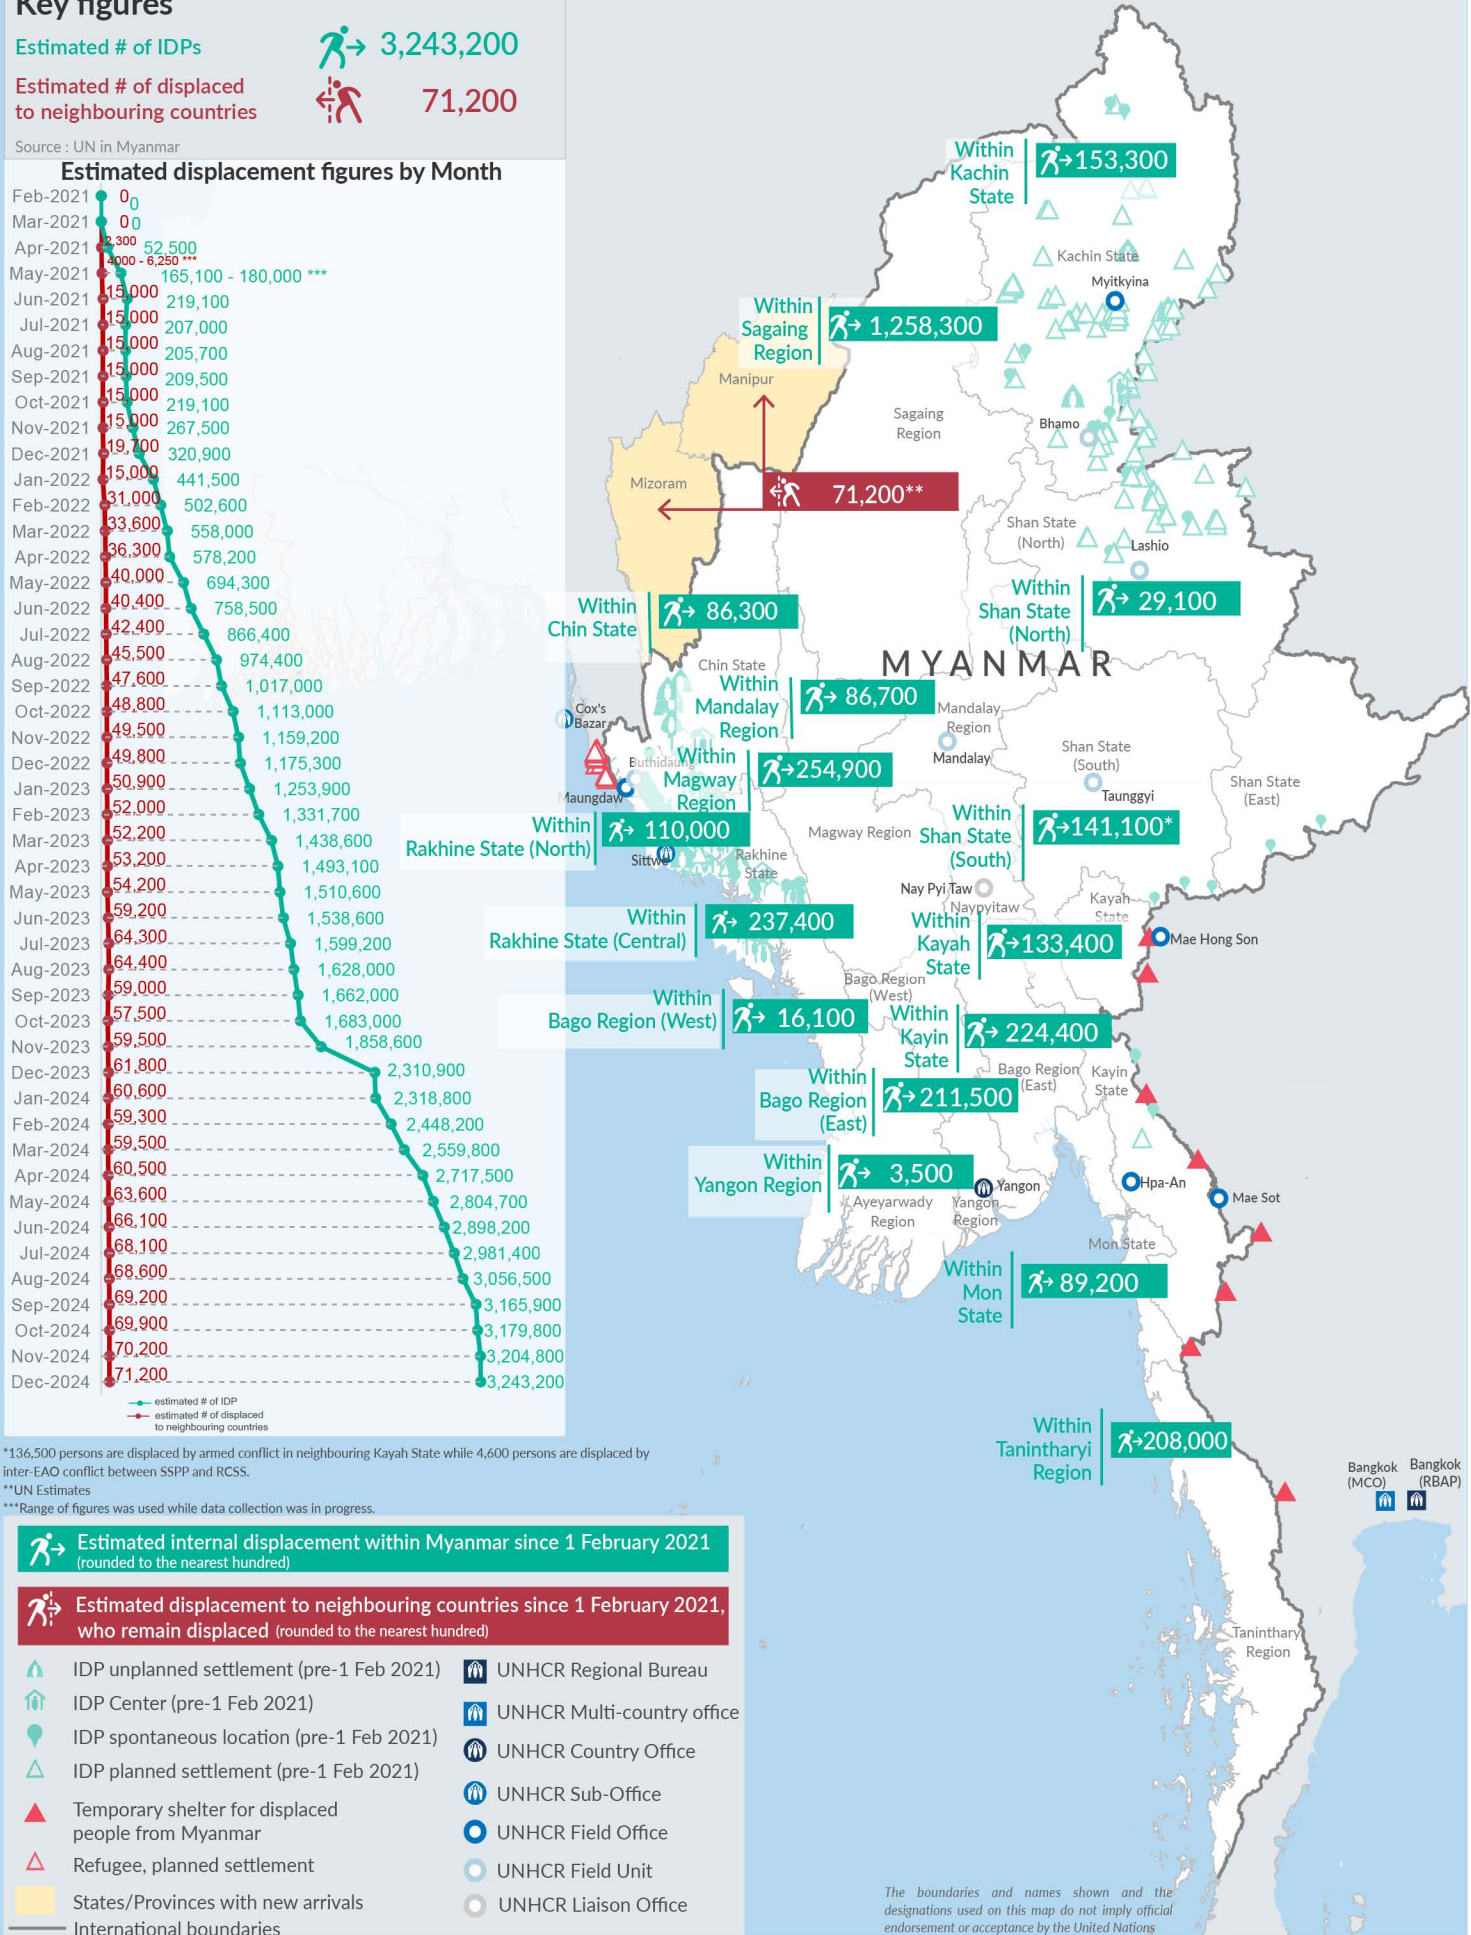

*136,500 persons are displaced by armed conflict in neighbouring Kayah State while 4,600 persons are displaced by inter-EAO conflict between SSPP and RCSS.

**UN Estimates

Estimated internal displacement within Myanmar since 1 February 2021 (rounded to the nearest hundred)

Estimated displacement to neighbouring countries since 1 February 2021, who remain displaced (rounded to the nearest hundred)

- IDP unplanned settlement (pre-1 Feb 2021)
- IDP Center (pre-1 Feb 2021)
- IDP spontaneous location (pre-1 Feb 2021)
- IDP planned settlement (pre-1 Feb 2021)
- Temporary shelter for displaced people from Myanmar
- Refugee, planned settlement
- States/Provinces with new arrivals
- International boundaries
- UNHCR Regional Bureau
- UNHCR Multi-country office
- UNHCR Country Office
- UNHCR Sub-Office
- UNHCR Field Office
- UNHCR Field Unit
- UNHCR Liaison Office