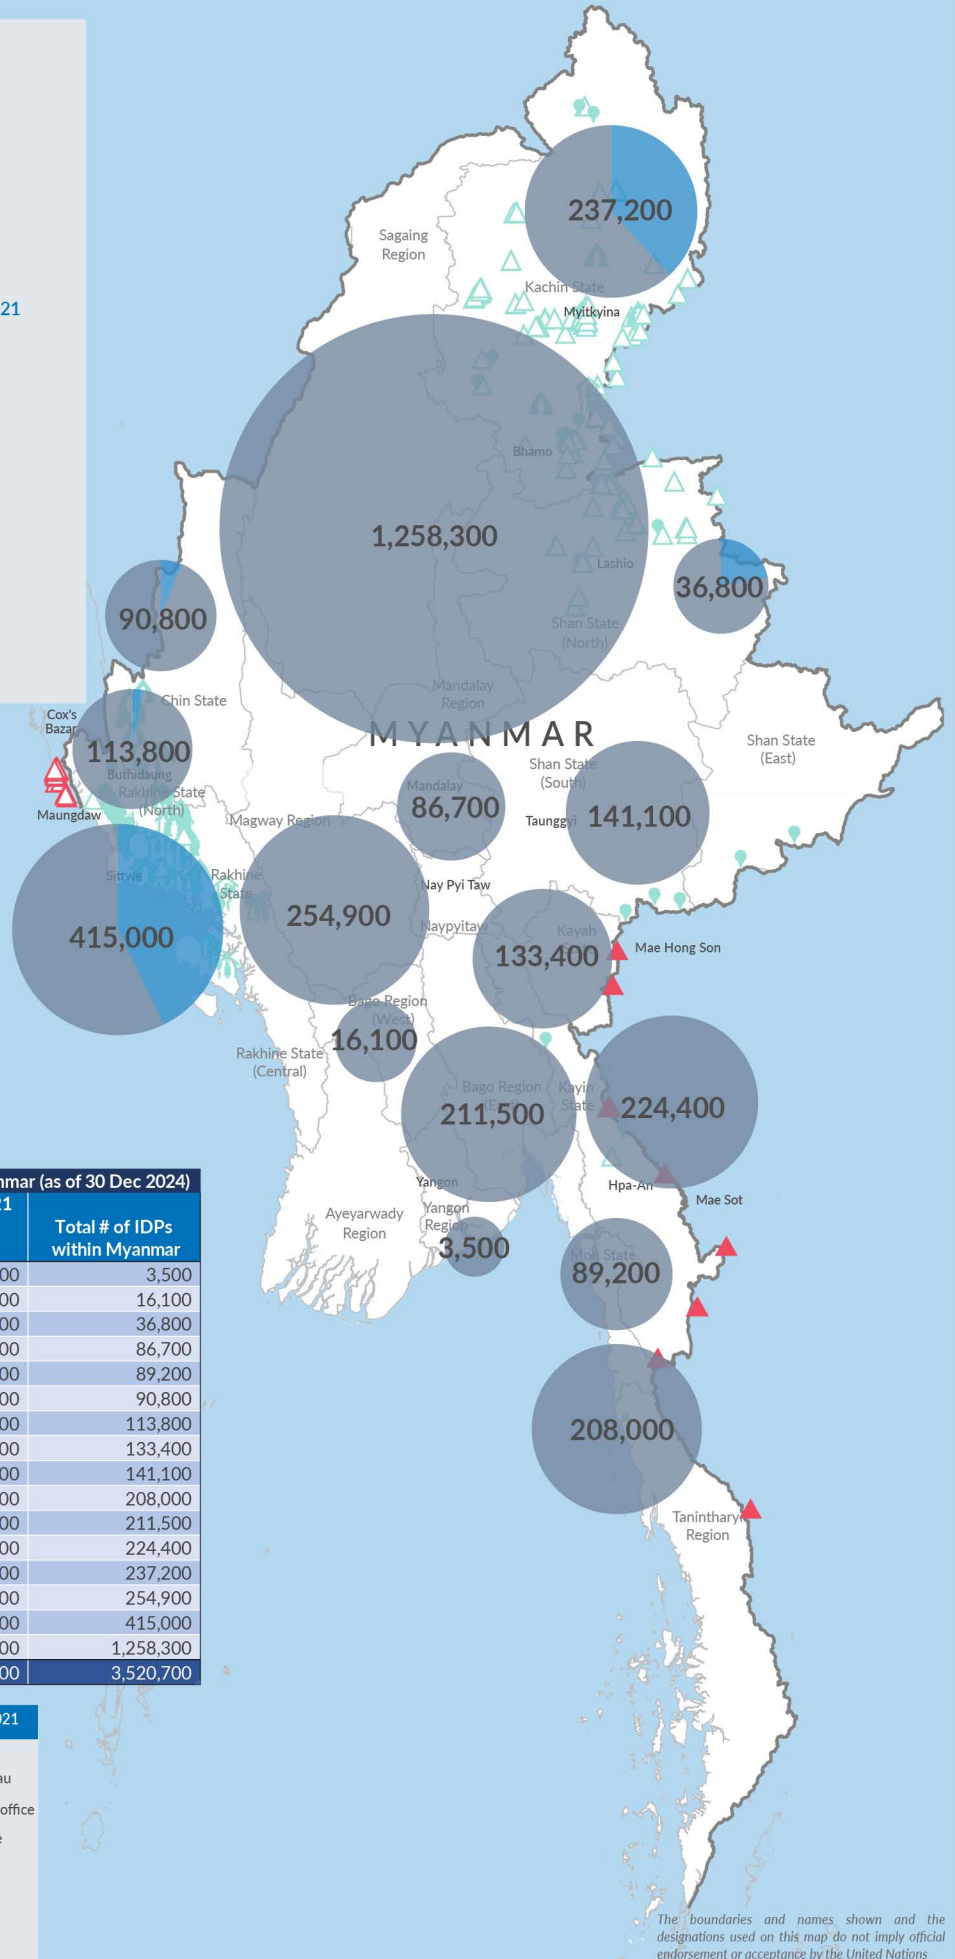

Key figures

3,520,700

Estimated total IDPs within Myanmar

277,500
Estimated # of IDPs displaced prior to 1 Feb 2021
(As of 30 Jun, 2024)

3,243,200
Estimated # of IDPs displaced post 1 Feb 2021
(As of 30 Dec, 2024)

Prior to 1 Feb 2021

Post 1 Feb 2021

Source : UN in Myanmar

Estimated internal displacement within Myanmar Pre+Post 1 February 2021 (rounded to the nearest hundred)

- IDP unplanned settlement (pre-1 Feb 2021)
- IDP Center (pre-1 Feb 2021)
- IDP spontaneous location (pre-1 Feb 2021)
- IDP planned settlement (pre-1 Feb 2021)
- Temporary shelter for displaced people from Myanmar
- Refugee, planned settlement
- International boundaries
- UNHCR Regional Bureau
- UNHCR Multi-country office
- UNHCR Country Office
- UNHCR Sub-Office
- UNHCR Field Office
- UNHCR Field Unit
- UNHCR Liaison Office

The boundaries and names shown and the designations used on this map do not imply official endorsement or acceptance by the United Nations