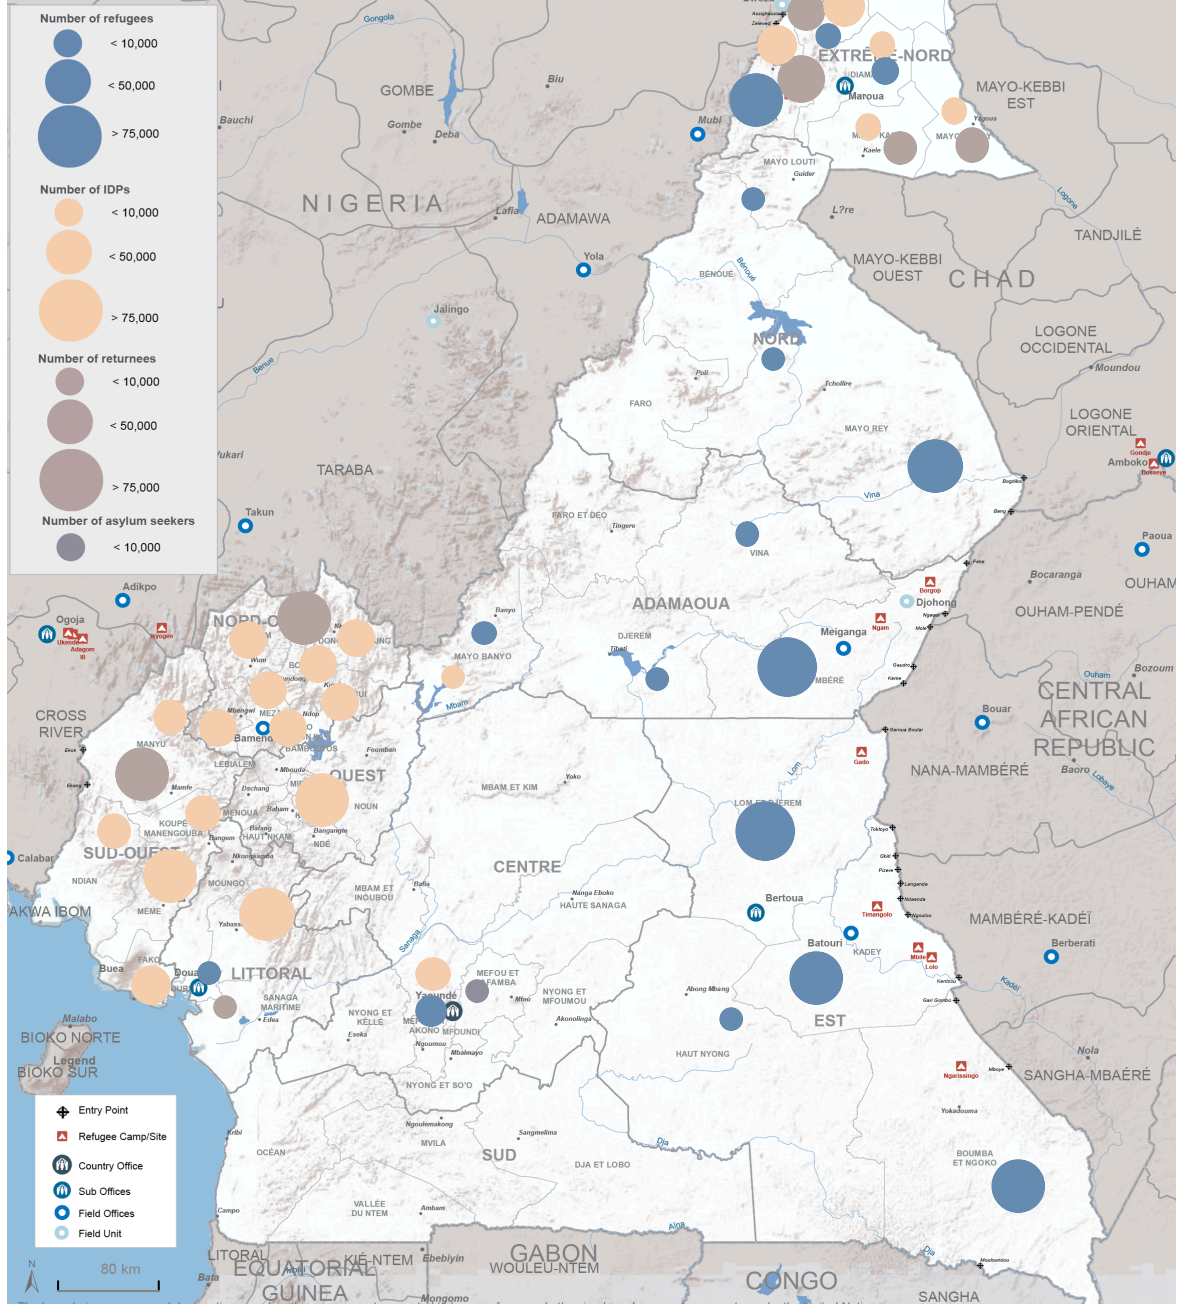

2,121,580 TOTAL FORCIBLY DISPLCED PERSONS

281,488 CENTRAL AFRICAN REFUGEES

125,419 NIGERIAN PERSONS

3,304 REFUGEES OTHERS NATIONALITIES

16,050 ASYLUM SEEKERS

1,036,775 INTERNALLY DISPLCED PERSONS (IDPs)

658,544 RETURNEES IDPs