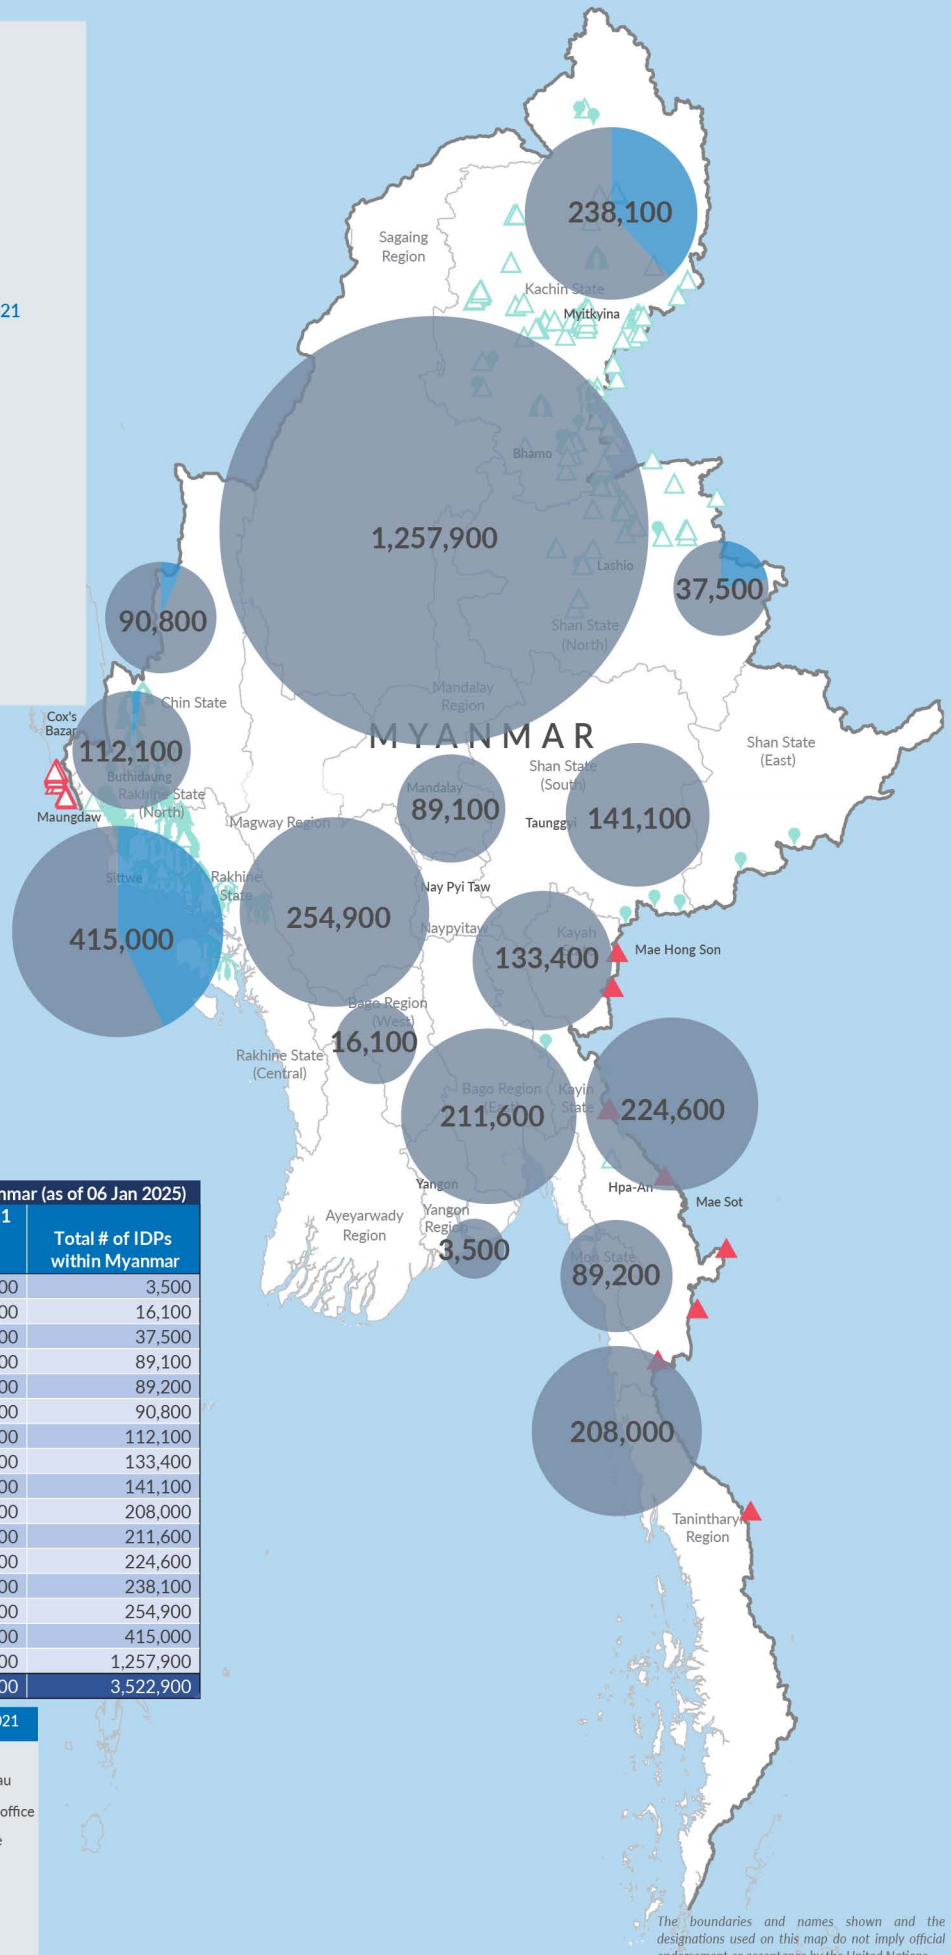

Key figures

3,522,900

Estimated total IDPs within Myanmar

277,500
 Estimated # of IDPs displaced prior to 1 Feb 2021
(As of 30 Jun, 2024)

3,245,400
 Estimated # of IDPs displaced post 1 Feb 2021
(As of 06 Jan, 2025)

 Prior to 1 Feb 2021

 Post 1 Feb 2021

Source : UN in Myanmar

Estimated internal displacement within Myanmar Pre+Post 1 February 2021 (rounded to the nearest hundred)

-  IDP unplanned settlement (pre-1 Feb 2021)
-  IDP Center (pre-1 Feb 2021)
-  IDP spontaneous location (pre-1 Feb 2021)
-  IDP planned settlement (pre-1 Feb 2021)
-  Temporary shelter for displaced people from Myanmar
-  Refugee, planned settlement
-  International boundaries
-  UNHCR Regional Bureau
-  UNHCR Multi-country office
-  UNHCR Country Office
-  UNHCR Sub-Office
-  UNHCR Field Office
-  UNHCR Field Unit
-  UNHCR Liaison Office

The boundaries and names shown and the designations used on this map do not imply official endorsement or acceptance by the United Nations