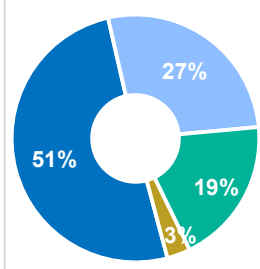

LAND ARRIVALS