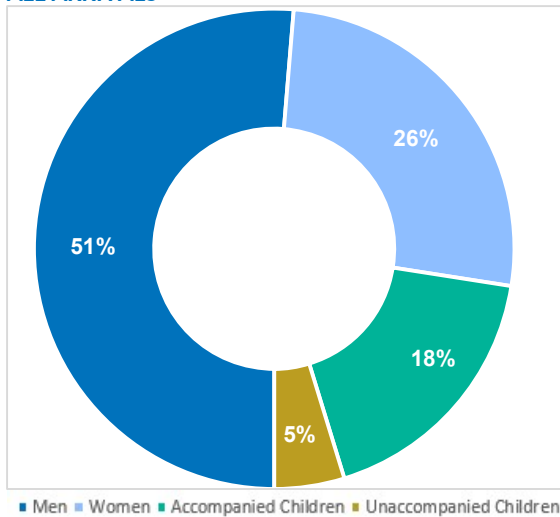

## December 2024

Monthly arrivals trends: 2022, 2023 and 2024 (persons)

Cyprus' geographical context

### Age-Gender Breakdown ALL ARRIVALS

### TOP 5 COUNTRIES OF ORIGIN OF NEW ARRIVALS

Note: For an overview of asylum applications and decisions, please see our monthly **Country Fact Sheet**.

### Key Figures and Comparisons

Total arrivals this month: **191** persons

Compared with **1,056** in December 2023.

Total arrivals year to date: **6,097** persons

**-44%** compared with **10,920** in December 2023.