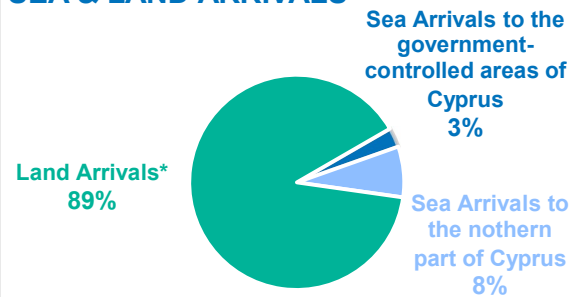

SEA & LAND ARRIVALS

*Land arrivals include individuals who arrived in the northern part of Cyprus by air and crossed the Green Line into the government-controlled areas of Cyprus.