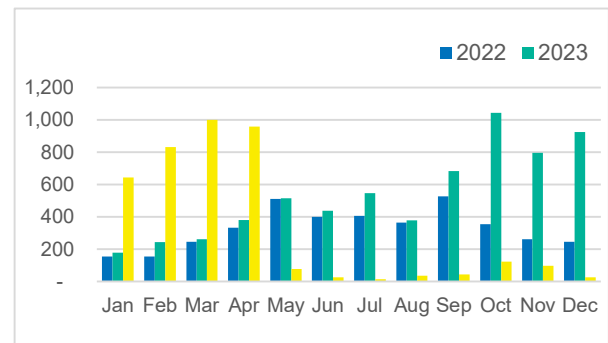

## December 2024

Monthly arrivals trends: 2022, 2023 and 2024 (persons)

Cyprus' geographical context

### Age-Gender Breakdown ALL ARRIVALS

### SEA ARRIVALS BY MONTH / YEAR

### Key Figures and Comparisons

Total arrivals this month: **191** persons

Compared with **1,056** in December 2023.

Total arrivals year to date: **6,097** persons

**-44%** compared with **10,920** in December 2023.