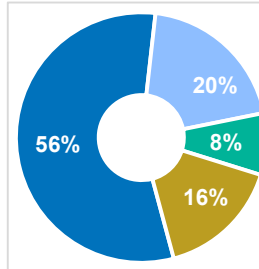

SEA ARRIVALS