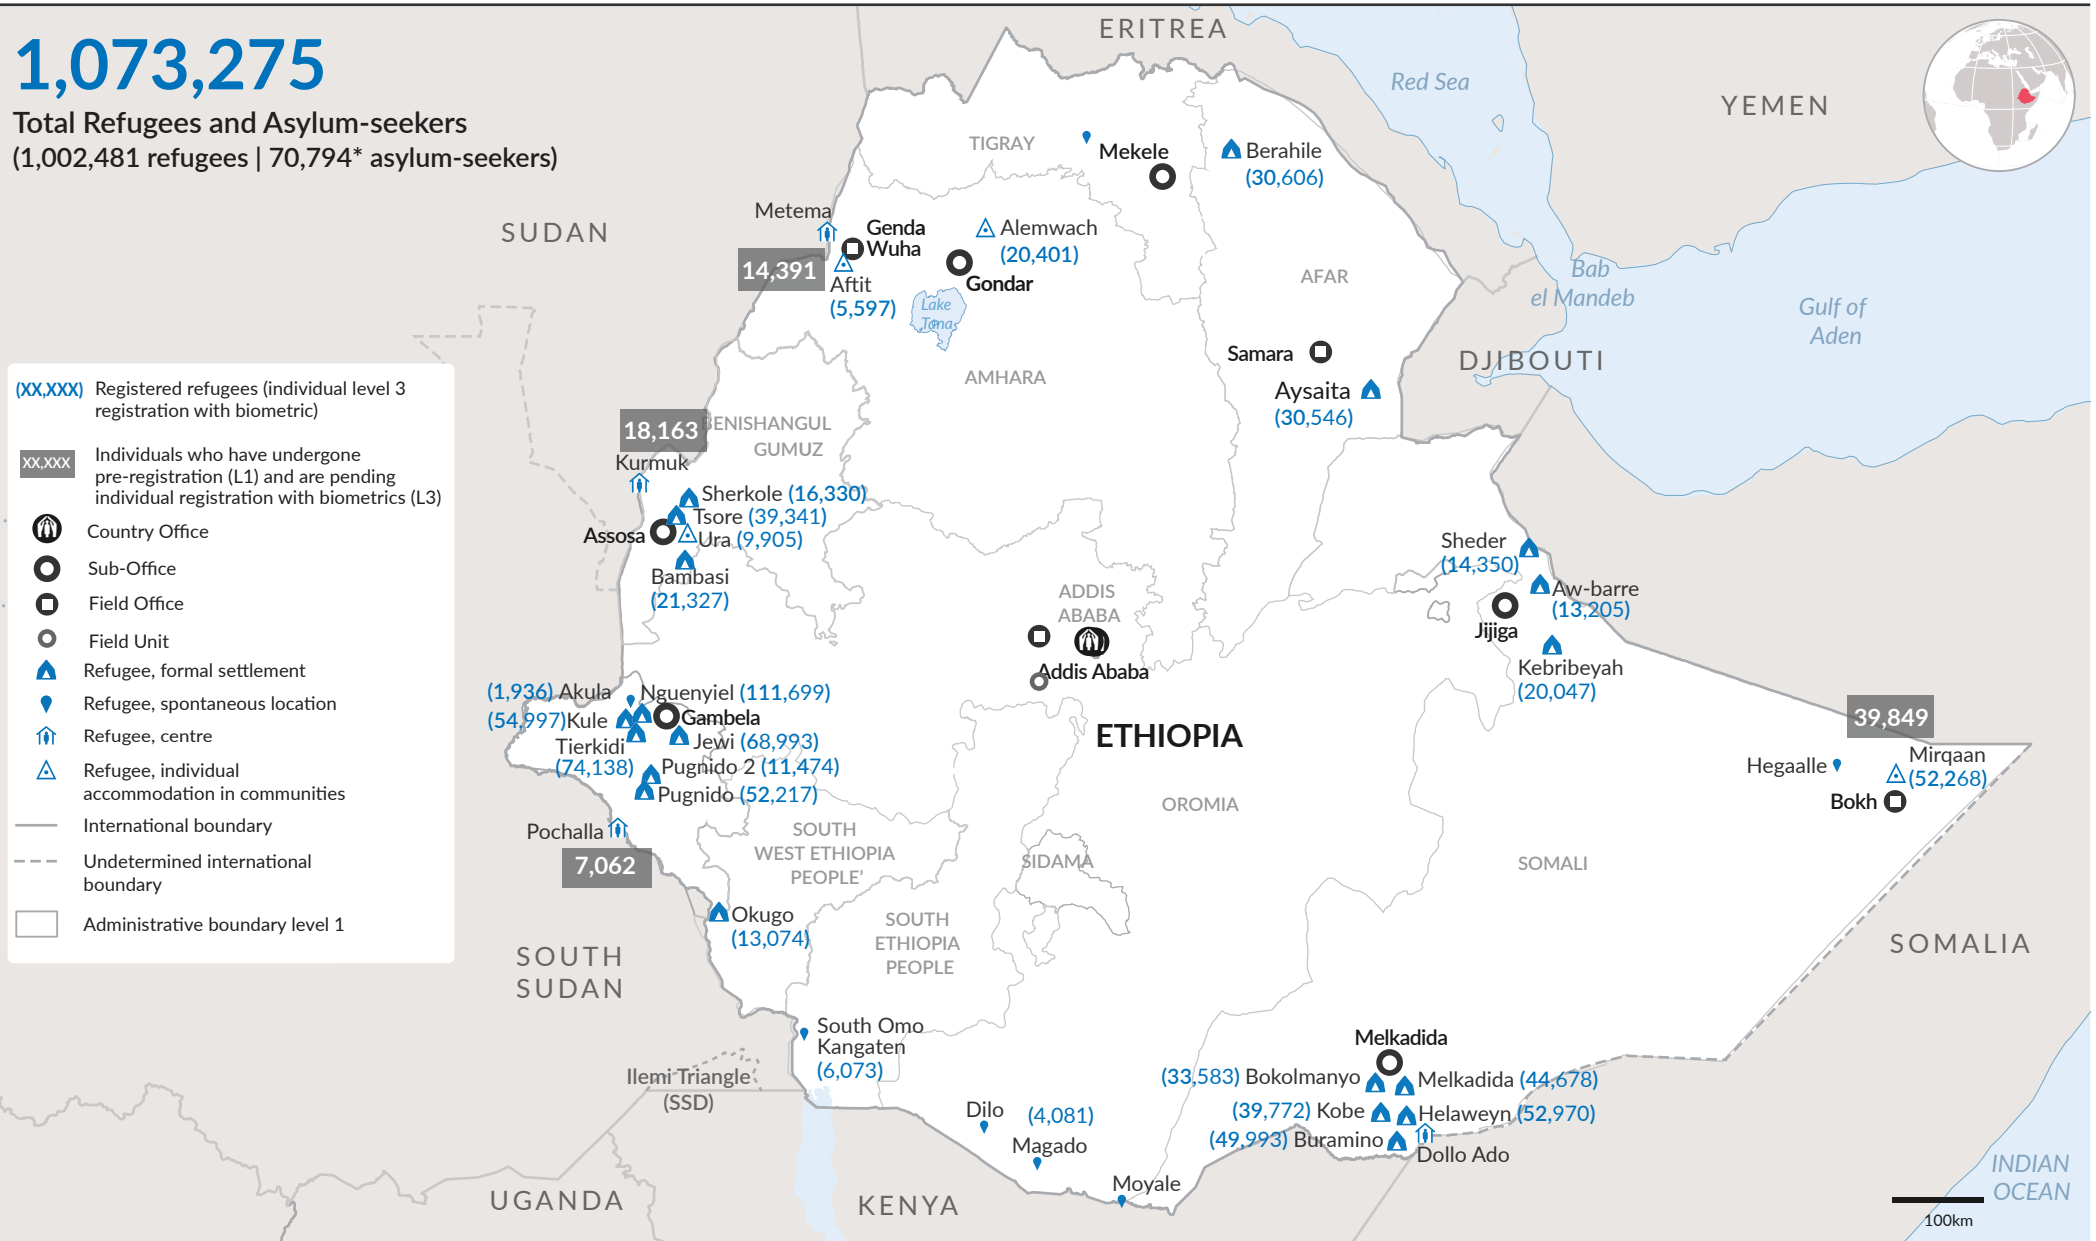

1,073,275

Total Refugees and Asylum-seekers
(1,002,481 refugees | 70,794* asylum-seekers)

- (XX,XXX) Registered refugees (individual level 3 registration with biometric)
- XX,XXX Individuals who have undergone pre-registration (L1) and are pending individual registration with biometrics (L3)
-  Country Office
-  Sub-Office
-  Field Office
-  Field Unit
-  Refugee, formal settlement
-  Refugee, spontaneous location
-  Refugee, centre
-  Refugee, individual accommodation in communities
- International boundary
- - - Undetermined international boundary
- Administrative boundary level 1

The boundaries and names shown and the designations used on this map do not imply official endorsement or acceptance by the United Nations.