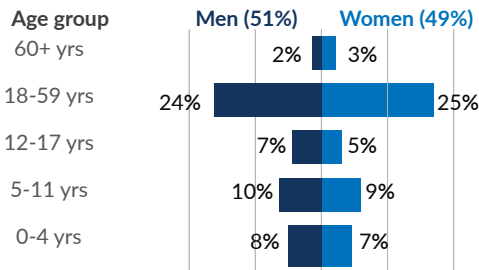

556,038*

Estimated individuals who returned to Syria in all of 2024

195,200

Estimated individuals who returned to Syria since 08 December 2024

Age and gender breakdown (Estimated)

283,579
Male

272,459
Female