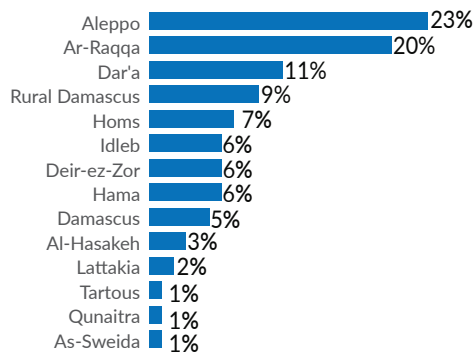

Key Figures

This map is prepared using data from population movement reporting and border monitoring tool. It also includes the movements of Syrians who returned from Lebanon to Syria under duress following the escalation of hostilities on 23 September 2024, primarily through the border crossing points of Jdaifat Yabous, Al-Dabousiah, and Jousieh.

556,038*

Estimated individuals who returned to Syria in all of 2024

195,200

Estimated individuals who returned to Syria since 08 December 2024

Age and gender breakdown (Estimated)

283,579
Male

272,459
Female

% of return by governorate

Locations of return by governorate