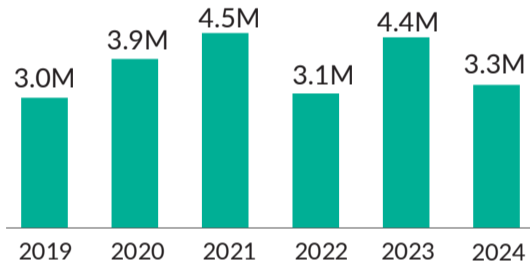

Refugees and Asylum seekers

1,073,275

Total Refugees and Asylum seekers
1,002,481 refugees | 70,794 asylum-seekers
Female: 53% | Male: 47%
Main country origin: South Sudan (40%),
Somalia (34%), Eritrea (17%) and Sudan (9%)

Age-gender breakdown

Population distribution

Population trends

IDPs and IDP Returnees

3,306,693

Internally Displaced Persons (IDPs)
Sources: DTM Site Assessment Round 36 (May 2024)
This figure includes IDPs in different formal and informal locations
According to the latest DTM National displacement Report 19

2,584,607

IDP Returnees
Sources: DTM National displacement Report 19

IDPs and IDP Returnees by region

Top 5 zones of origin | IDPs

Population trends | IDPs

Reason of displacement | IDPs

Population by region