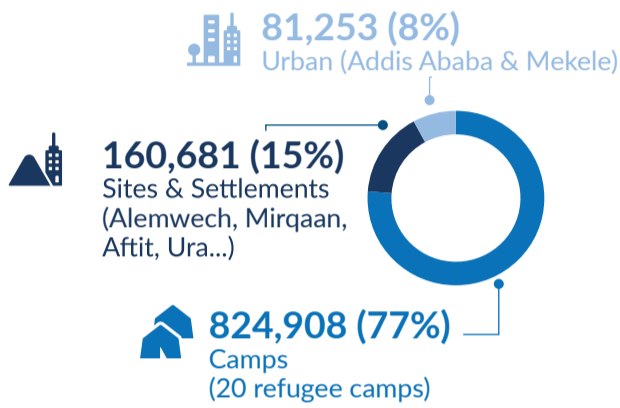

Refugees and Asylum seekers

1,073,275

Total Refugees and Asylum seekers
1,002,481 refugees | 70,794 asylum-seekers
Female: 53% | Male: 47%
Main country origin: South Sudan (40%),
Somalia (34%), Eritrea (17%) and Sudan (9%)

Age-gender breakdown

Population distribution

Population trends

IDPs and IDP Returnees

3,306,693

Internally Displaced Persons (IDPs)
Sources: DTM Site Assessment Round 36 (May 2024)
This figure includes IDPs in different formal and informal locations
According to the latest DTM National displacement Report 19

2,584,607

IDP Returnees
Sources: DTM National displacement Report 19

IDPs and IDP Returnees by region

Top 5 zones of origin | IDPs

Population trends | IDPs

Reason of displacement | IDPs

Population by region