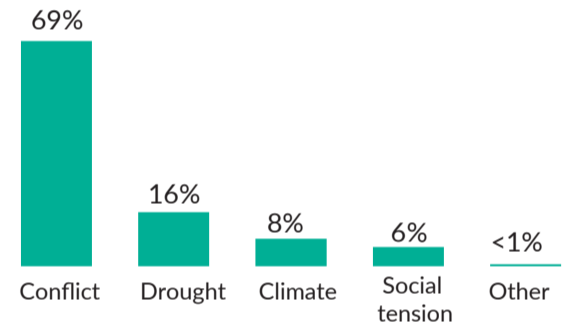

Reason of displacement | IDPs