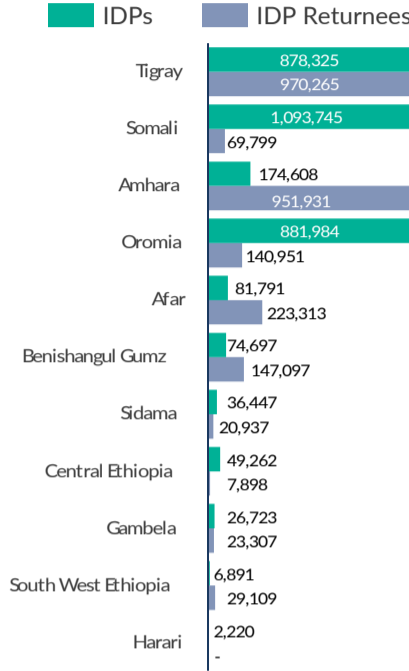

Refugees and Asylum seekers

1,073,275

Total Refugees and Asylum seekers
1,002,481 refugees | 70,794 asylum-seekers
Female: 53% | Male: 47%
Main country origin: South Sudan (40%),
Somalia (34%), Eritrea (17%) and Sudan (9%)

Age-gender breakdown

Population distribution

Population trends

IDPs and IDP Returnees

3,306,693

Internally Displaced Persons (IDPs)
Sources: DTM Site Assessment Round 36 (May 2024)
This figure includes IDPs in different formal and informal locations
According to the latest DTM National displacement Report 19

2,584,607

IDP Returnees
Sources: DTM National displacement Report 19

IDPs and IDP Returnees by region

Top 5 zones of origin | IDPs

Population trends | IDPs

Reason of displacement | IDPs

Population by region