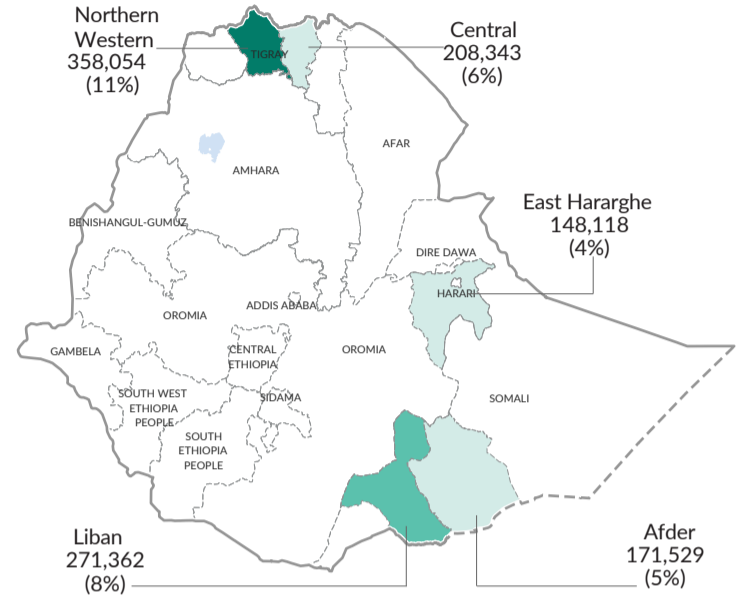

Refugees and Asylum seekers

1,073,275

Total Refugees and Asylum seekers
1,002,481 refugees | 70,794 asylum-seekers
Female: 53% | Male: 47%
Main country origin: South Sudan (40%),
Somalia (34%), Eritrea (17%) and Sudan (9%)

Age-gender breakdown

Population distribution

Population trends

IDPs and IDP Returnees

3,306,693

Internally Displaced Persons (IDPs)
Sources: DTM Site Assessment Round 36 (May 2024)
This figure includes IDPs in different formal and informal locations
According to the latest DTM National displacement Report 19

2,584,607

IDP Returnees
Sources: DTM National displacement Report 19

IDPs and IDP Returnees by region

Top 5 zones of origin | IDPs

Population trends | IDPs

Reason of displacement | IDPs

Population by region

Refugees and Asylum seekers
IDPs
IDPs Returnees