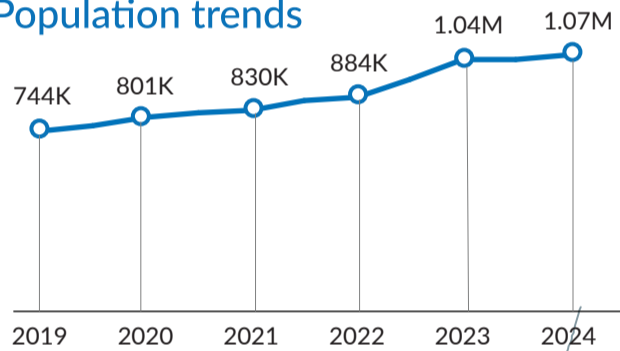

Refugees and Asylum seekers

1,073,275

Total Refugees and Asylum seekers
1,002,481 refugees | 70,794 asylum-seekers
Female: 53% | Male: 47%
Main country origin: South Sudan (40%),
Somalia (34%), Eritrea (17%) and Sudan (9%)

Age-gender breakdown

Population distribution

Population trends

IDPs and IDP Returnees

3,306,693

Internally Displaced Persons (IDPs)
Sources: DTM Site Assessment Round 36 (May 2024)
This figure includes IDPs in different formal and informal locations
According to the latest DTM National displacement Report 19

2,584,607

IDP Returnees
Sources: DTM National displacement Report 19

IDPs and IDP Returnees by region

Top 5 zones of origin | IDPs

Population trends | IDPs

Reason of displacement | IDPs

Population by region