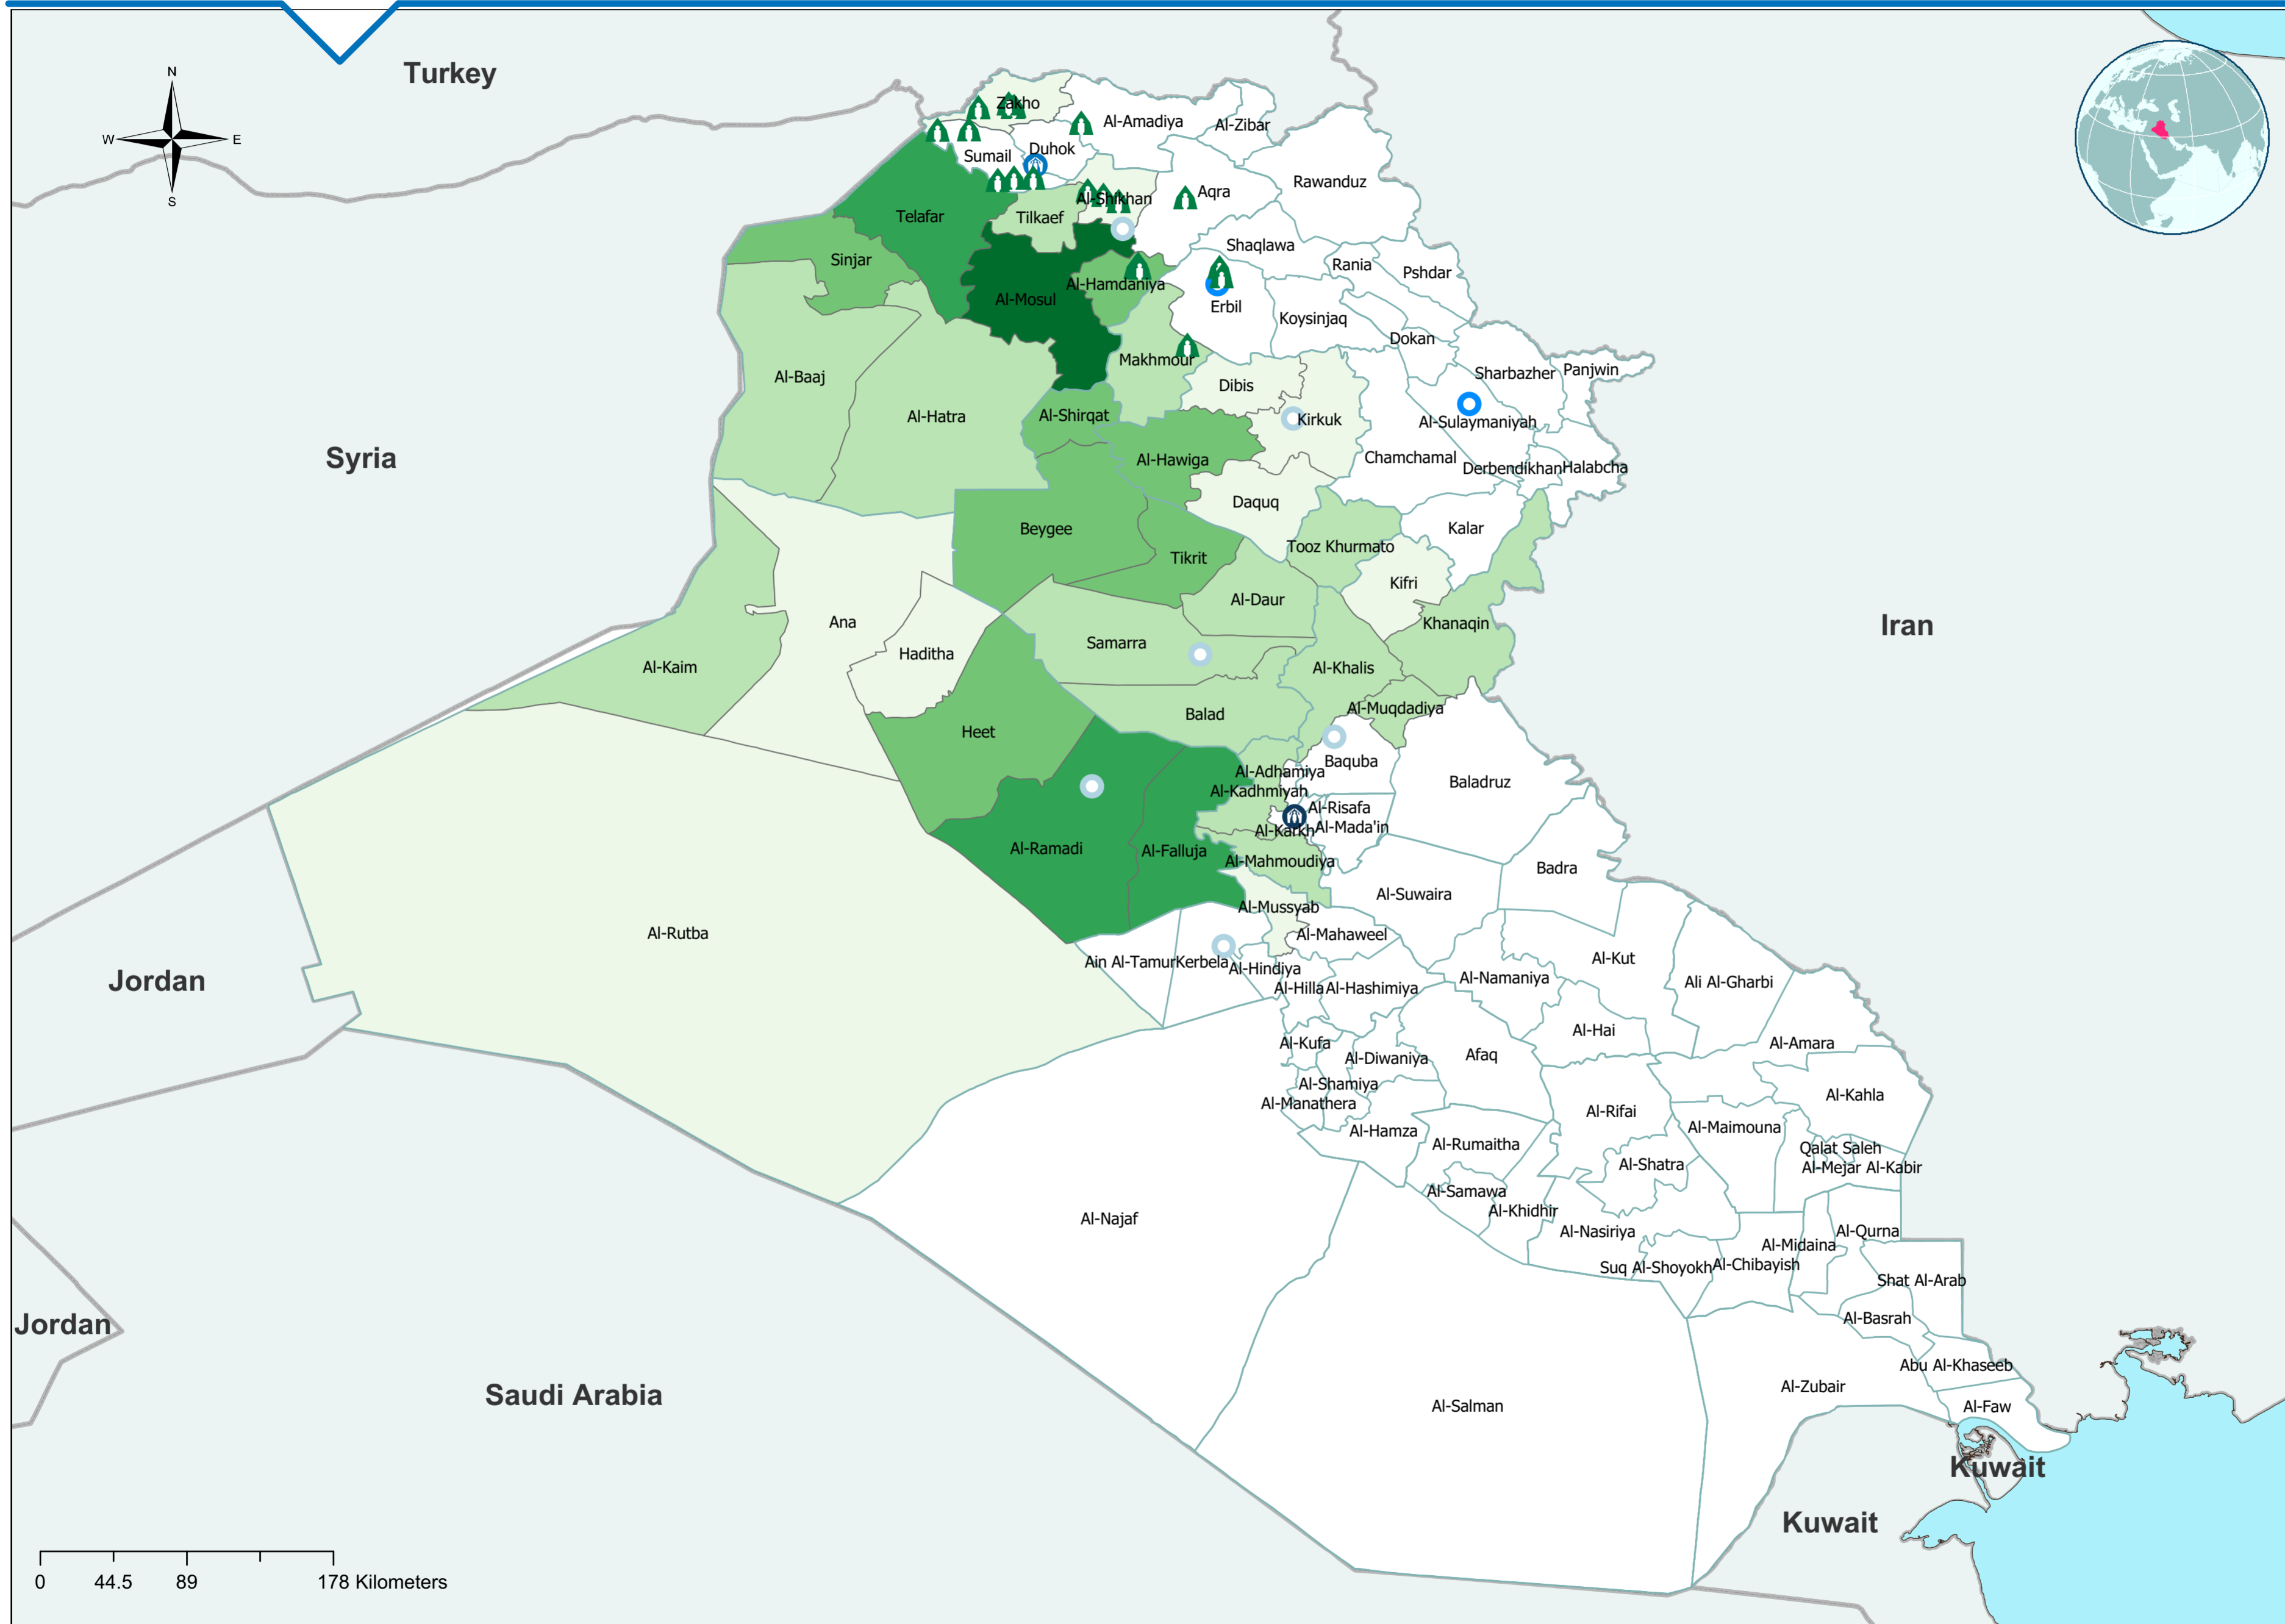

UNHCR IRAQ-Population Profile

Breakdown Overview

IDPs and Returnees Population

Geographical Distribution

Total IDP Population

1,053,038

Households

179,776

Legend

-  IDP Camps
-  UNHCR Sub-Office
-  UNHCR Field Unit
-  UNHCR Field Office
-  UNHCR Country Office

Individuals

-  12 - 4620
-  4620 - 15444
-  15445 - 38808
-  38809 - 83598
-  83599 - 198525
-  District Borders
-  Waterways
-  Water Body
-  Country Borders
-  Governorate Borders

IDP Returnees Population

4,897,128

Households

816,188

Legend

-  IDP Camps
-  UNHCR Sub-Office
-  UNHCR Field Unit
-  UNHCR Field Office
-  UNHCR Country Office

Layer

Individuals

-  744 - 28044
-  28045 - 107556
-  107557 - 189762
-  189763 - 603348
-  603349 - 1079502

-  Governorate Borders
-  District Borders
-  Waterways
-  Water Body
-  Country Borders