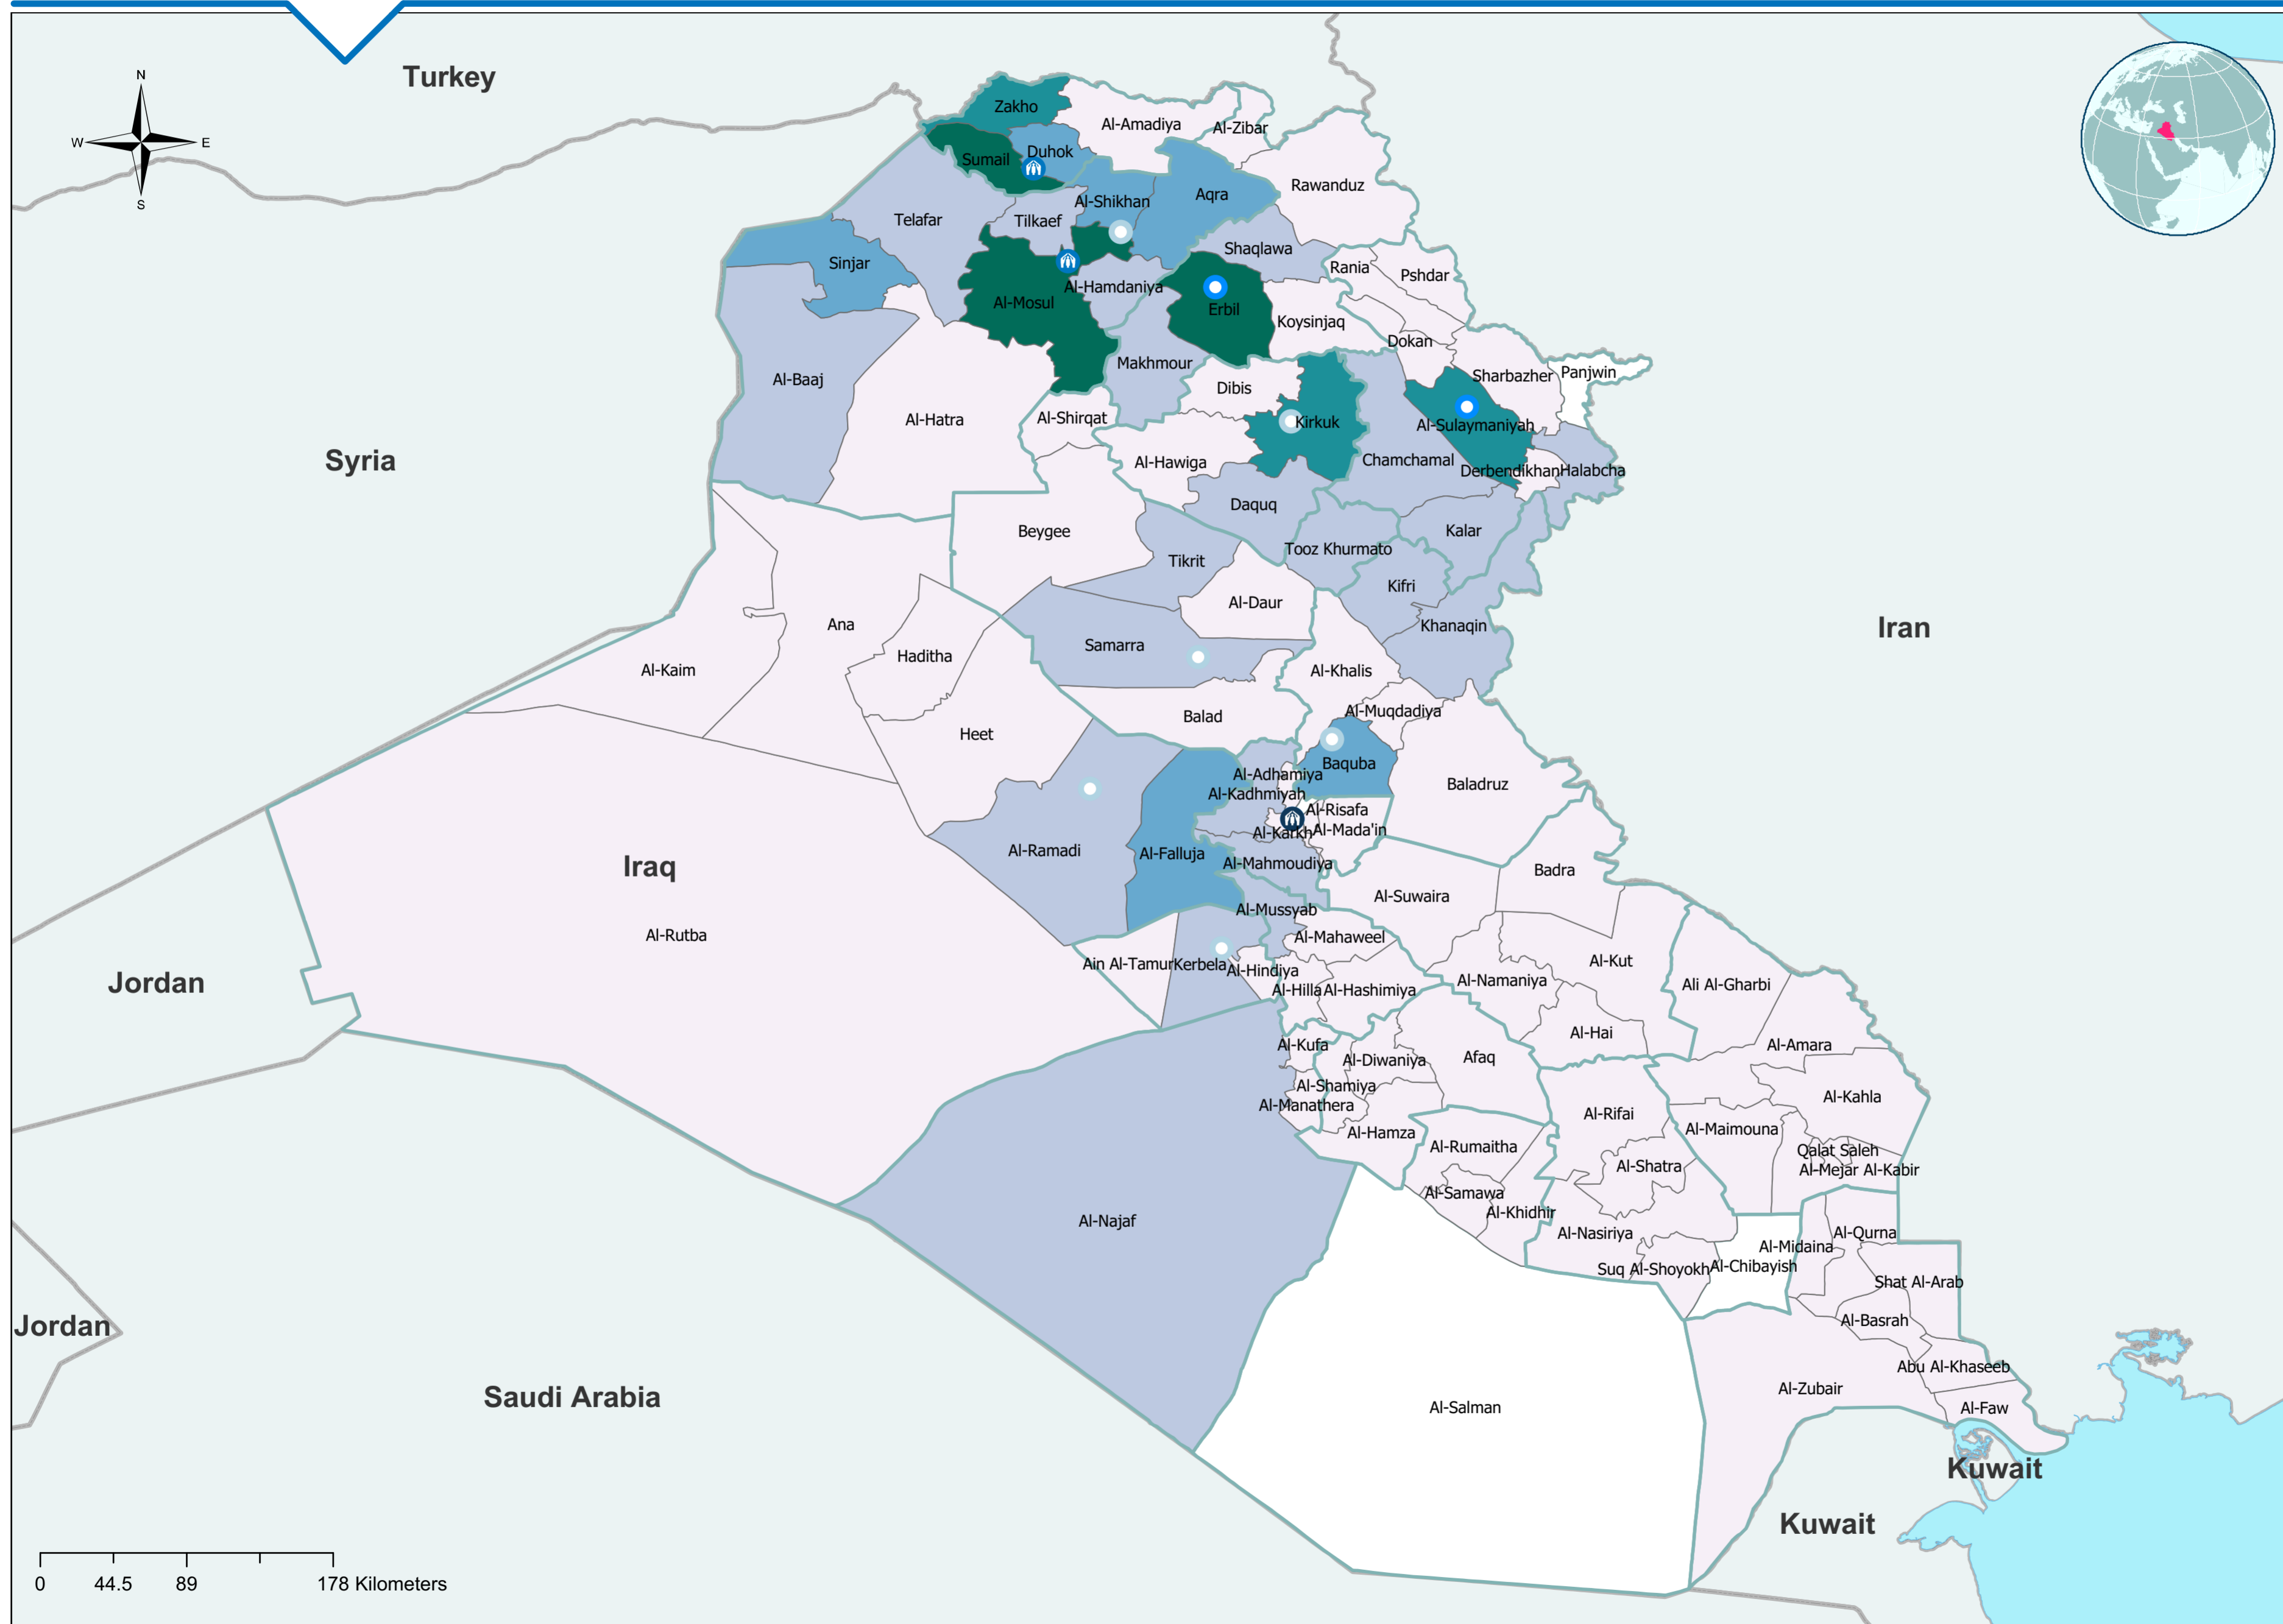

UNHCR IRAQ-Population Profile

Breakdown Overview

IDPs and Returnees Population

Geographical Distribution

Total IDP Population

1,053,038

Households

179,776

Legend

-  IDP Camps
-  UNHCR Sub-Office
-  UNHCR Field Unit
-  UNHCR Field Office
-  UNHCR Country Office

Individuals

-  12 - 4620
-  4620 - 15444
-  15445 - 38808
-  38809 - 83598
-  83599 - 198525
-  District Borders
-  Waterways
-  Water Body
-  Country Borders
-  Governorate Borders

IDP Returnees Population

4,897,128

Households

816,188

Legend

-  IDP Camps
-  UNHCR Sub-Office
-  UNHCR Field Unit
-  UNHCR Field Office
-  UNHCR Country Office

Layer

Individuals

-  744 - 28044
-  28045 - 107556
-  107557 - 189762
-  189763 - 603348
-  603349 - 1079502

-  Governorate Borders
-  District Borders
-  Waterways
-  Water Body
-  Country Borders